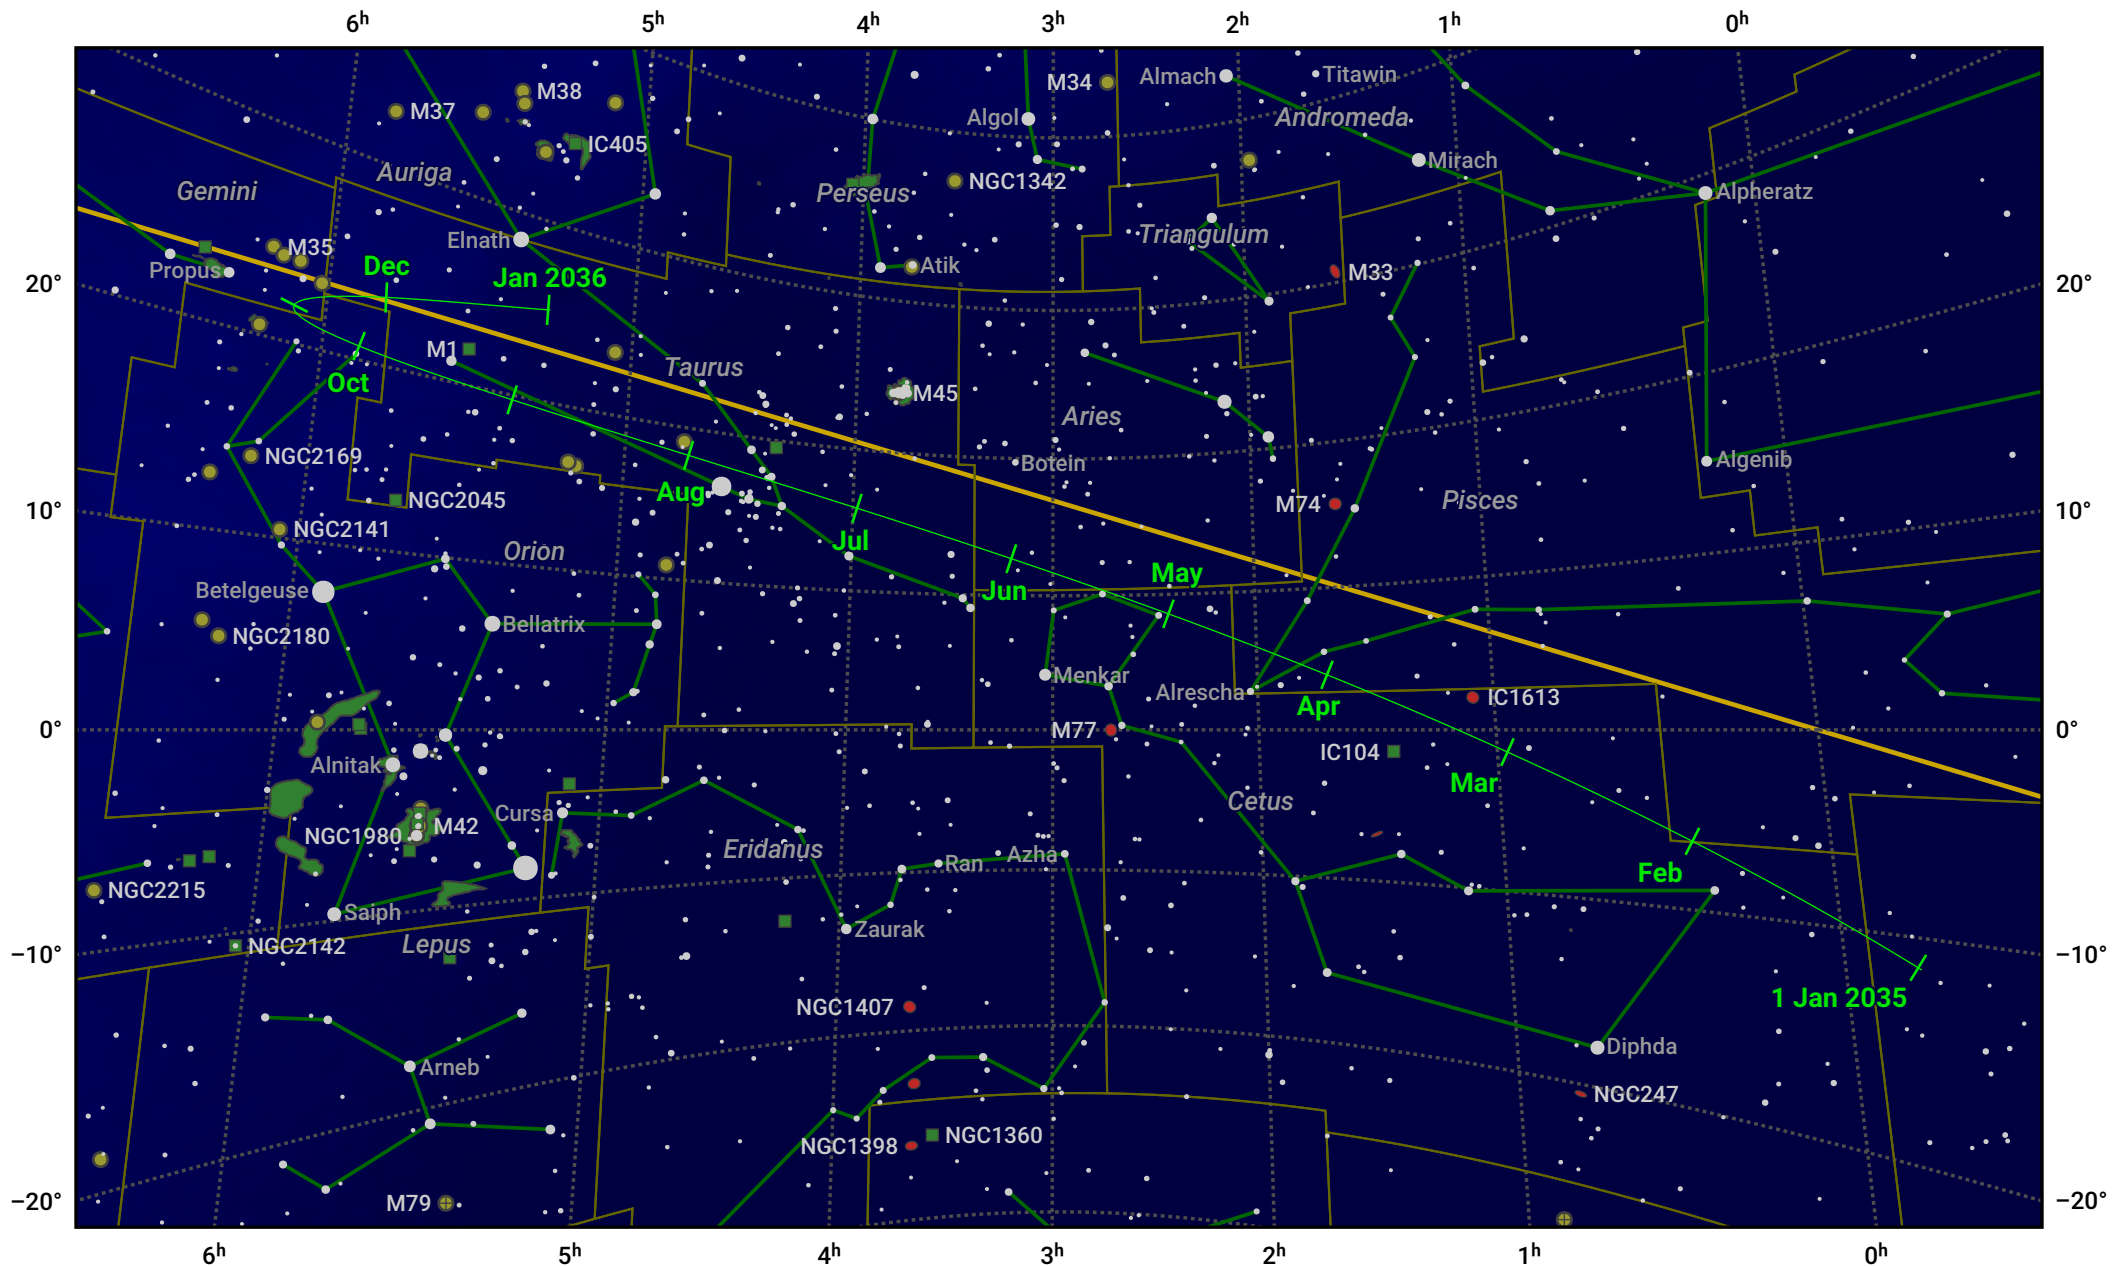

The path of Ceres in 2035

© Dominic Ford 2011–2024. Date markers placed at midnight UTC. Downloaded from <https://in-the-sky.org>

Magnitude scale: ● 6.0 ● 5.0 ● 4.0 ● 3.0 ● 2.0 ● 1.0 ● 0.0

— Ecliptic Plane

● Galaxy ■ Bright nebula ● Open cluster ● Globular cluster

Date	Mag
2035 Jan 1	9.1
2035 Apr 1	9.0
2035 Jul 1	9.1
2035 Oct 1	8.5
2035 Oct 25	8.1
2035 Dec 7	7.0
2036 Jan 1	7.2