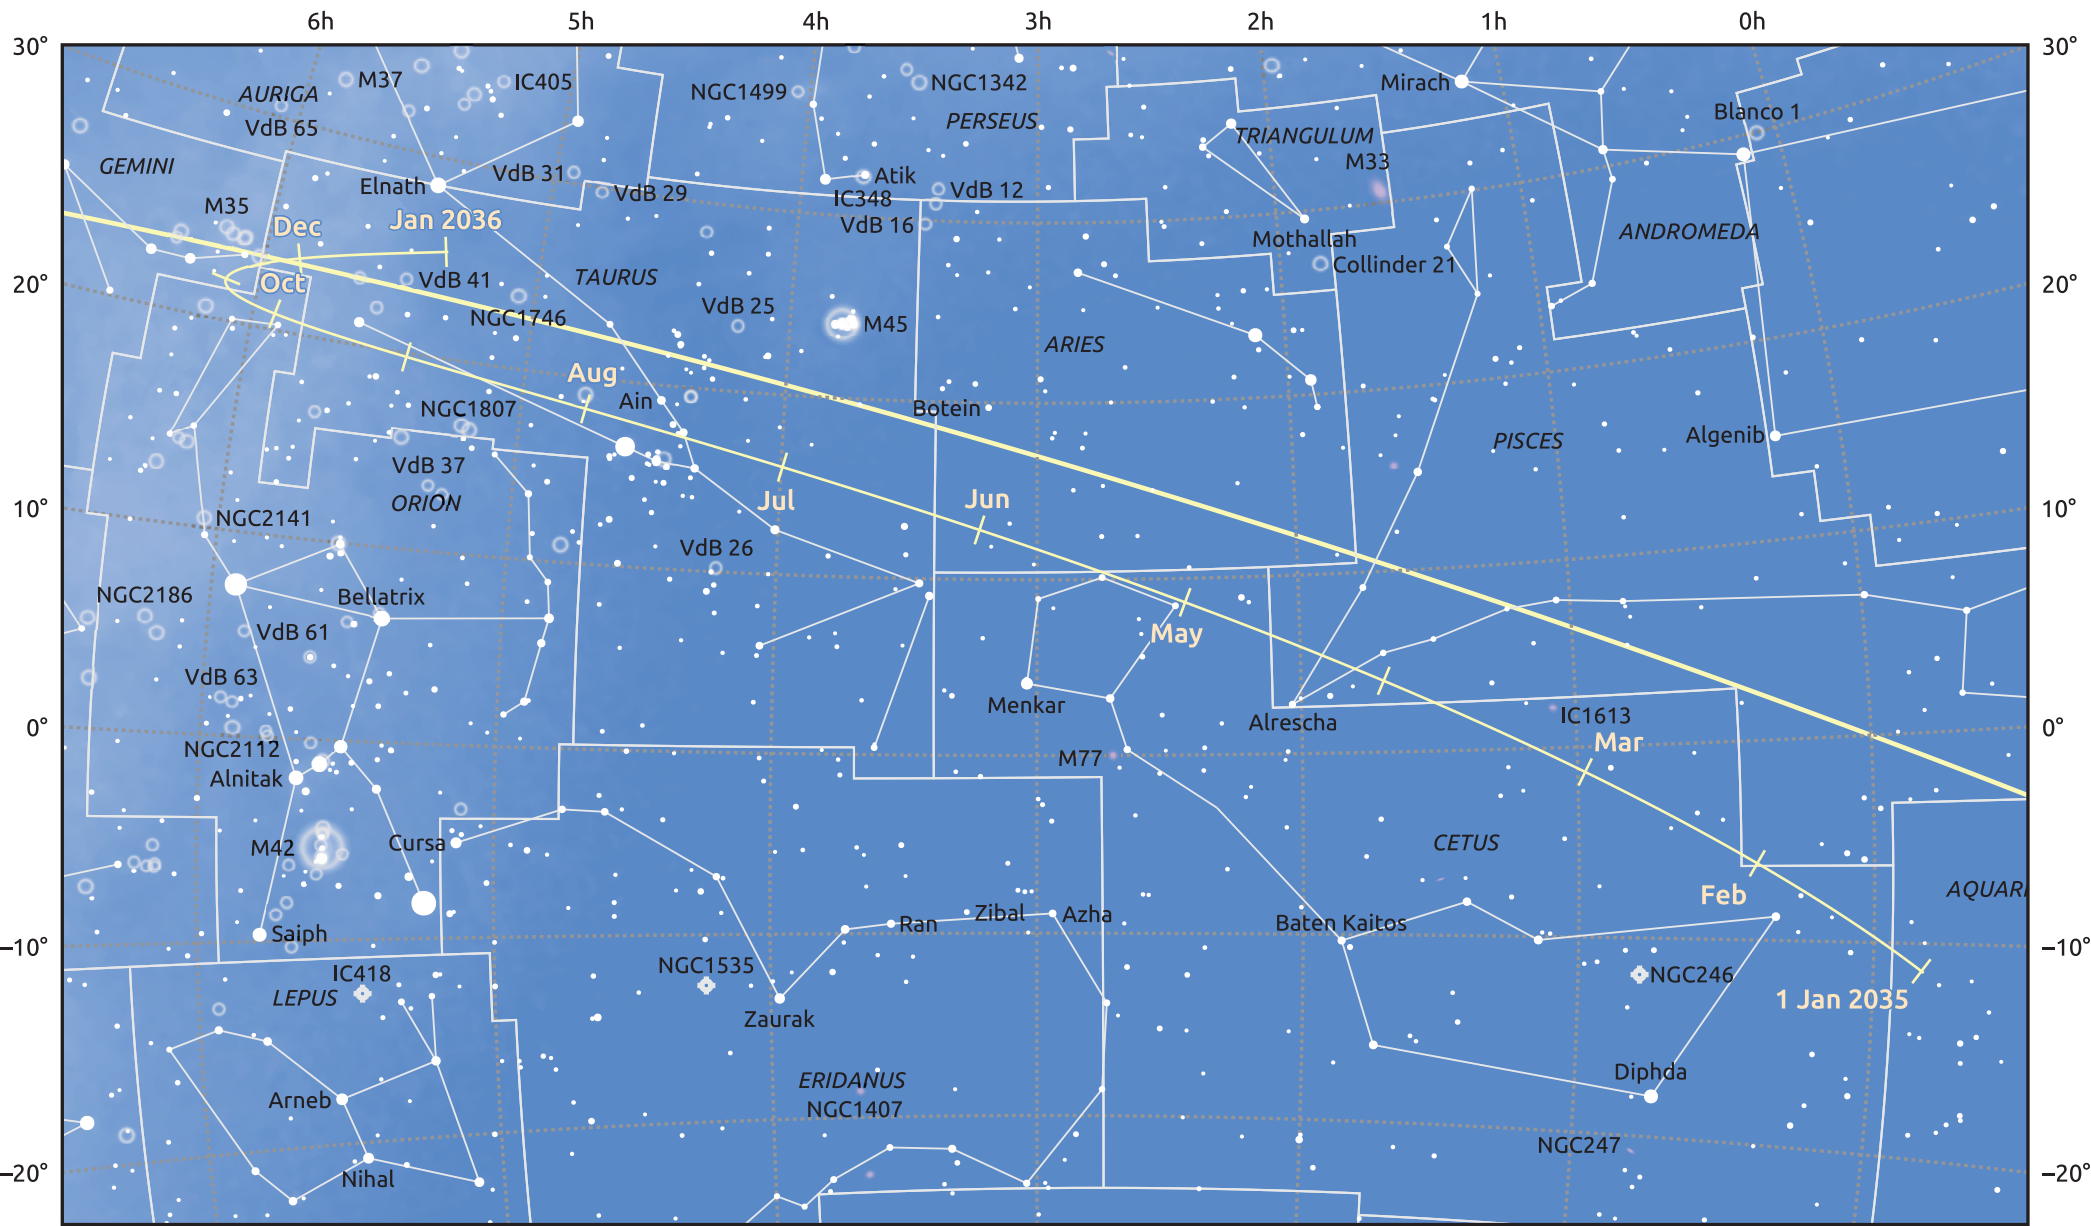

# The path of Ceres in 2035

© Dominic Ford 2011–2025. Date markers placed at midnight UTC. Downloaded from <https://in-the-sky.org>

Magnitude scale: ● 6.0 ● 5.0 ● 4.0 ● 3.0 ● 2.0 ● 1.0 ● 0.0

— Ecliptic Plane

- Galaxy
- Bright nebula
- Open cluster
- Globular cluster
- ◇ Planetary nebula

Date	Mag
2035 Jan 1	9.1
2035 Apr 1	9.0
2035 Jul 1	9.1
2035 Oct 1	8.5
2035 Oct 26	8.0
2035 Dec 8	7.0
2036 Jan 1	7.1