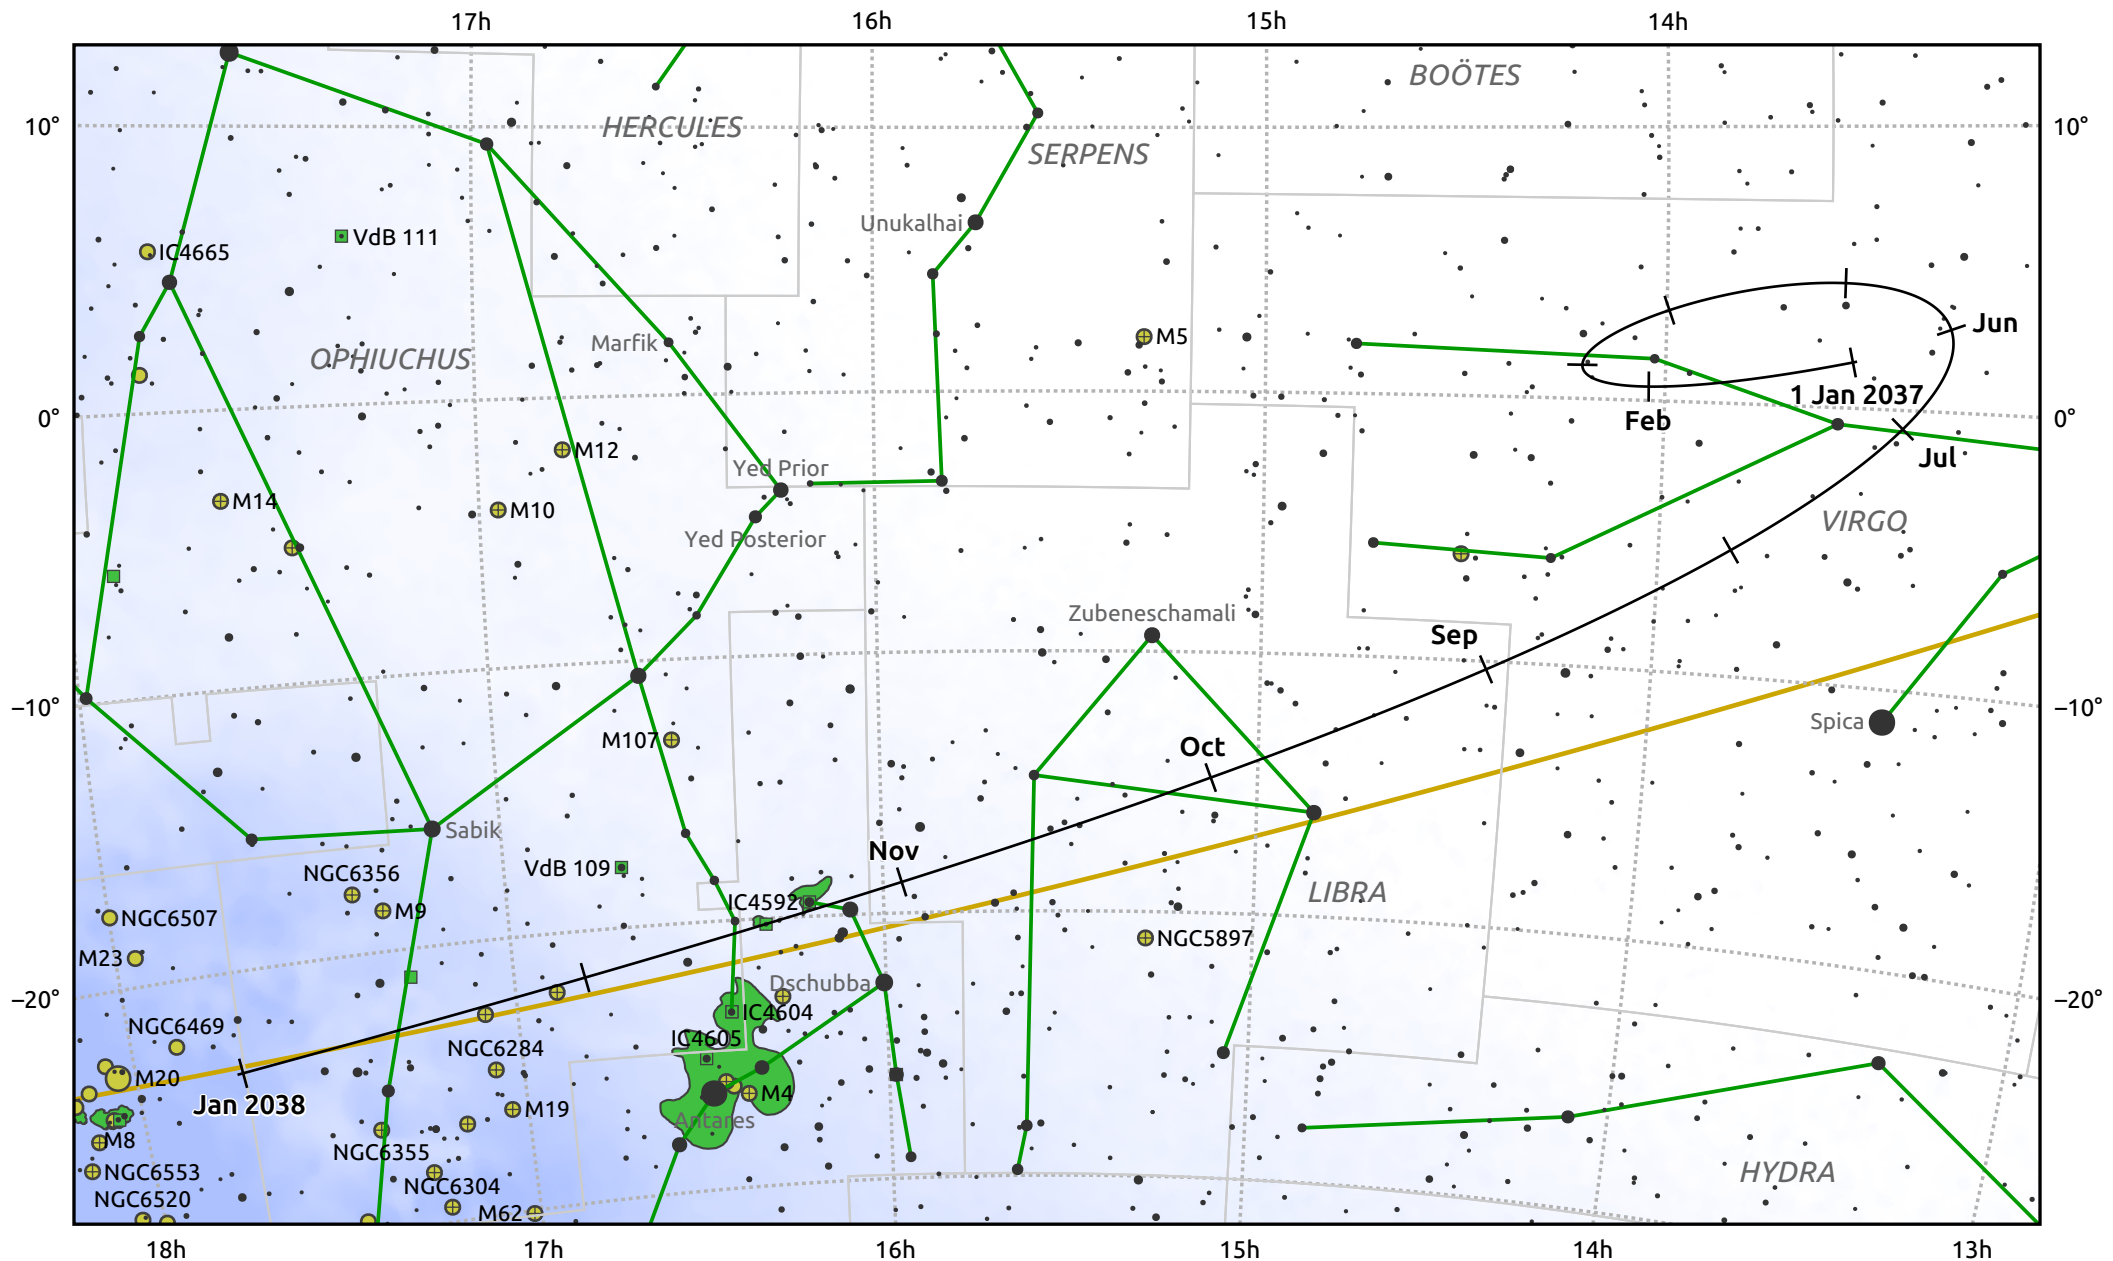

The path of Ceres in 2037

© Dominic Ford 2011–2025. Date markers placed at midnight UTC. Downloaded from <https://in-the-sky.org>

Magnitude scale: • 7.0 • 6.0 • 5.0 • 4.0 • 3.0 • 2.0 • 1.0

— Ecliptic Plane

● Galaxy
 ■ Bright nebula
 ● Open cluster
 ● Globular cluster
 ◆ Planetary nebula

Date	Mag
2037 Jan 1	8.5
2037 Mar 11	7.5
2037 Apr 1	7.1
2037 Jul 1	8.3
2037 Jul 12	8.5
2037 Oct 1	9.0
2038 Jan 1	8.9