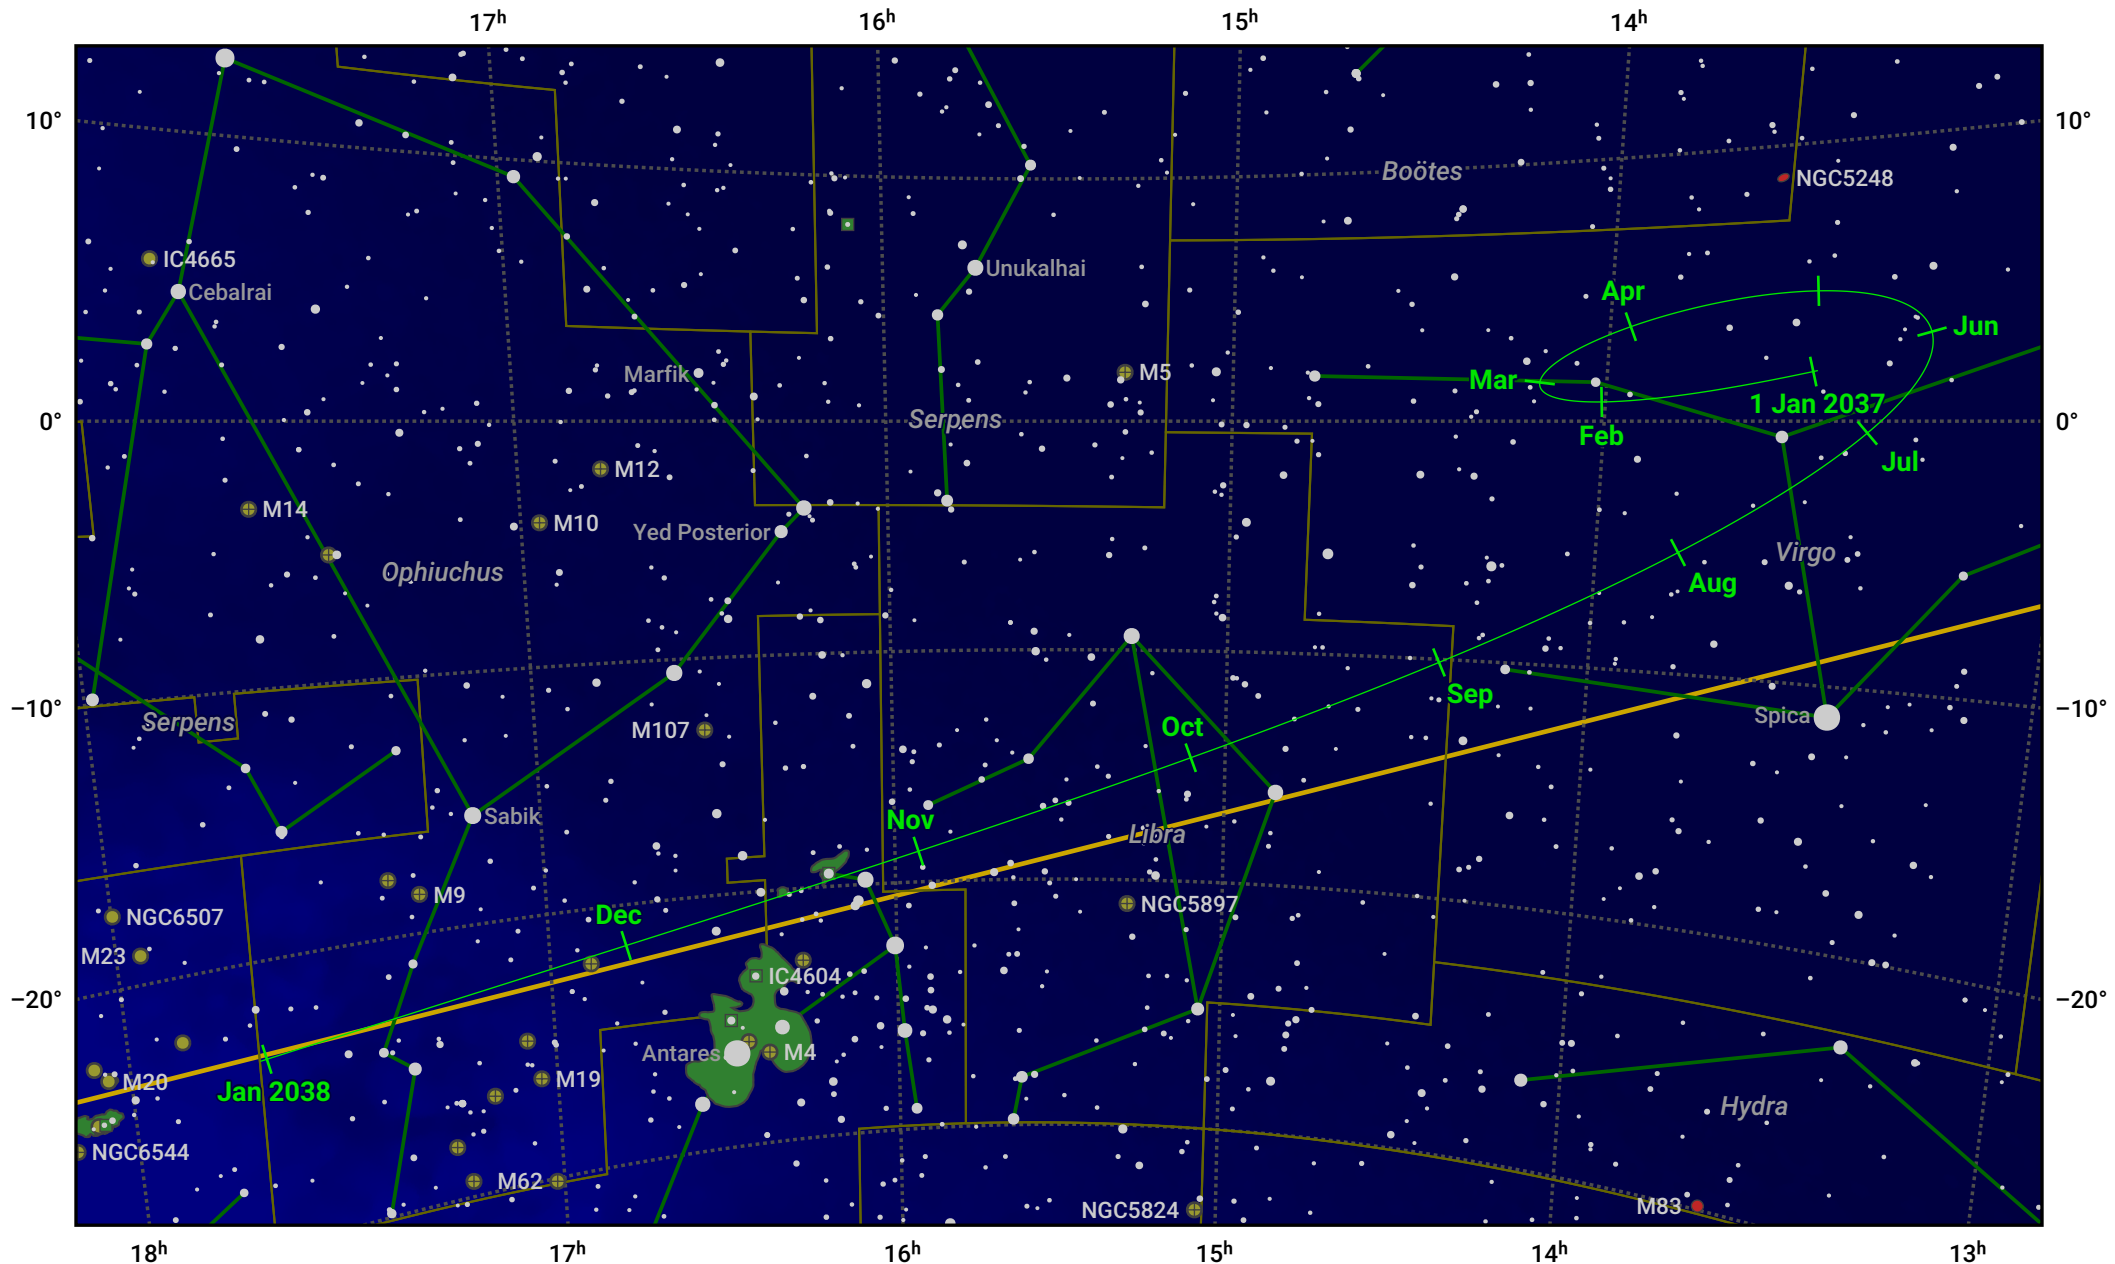

The path of Ceres in 2037

© Dominic Ford 2011–2024. Date markers placed at midnight UTC. Downloaded from <https://in-the-sky.org>

Magnitude scale: · 7.0 · 6.0 · 5.0 · 4.0 ● 3.0 ● 2.0 ● 1.0

— Ecliptic Plane

● Galaxy ■ Bright nebula ● Open cluster ● Globular cluster

Date	Mag
2037 Jan 1	8.5
2037 Mar 10	7.5
2037 Apr 1	7.1
2037 Jul 1	8.3
2037 Jul 12	8.5
2037 Oct 1	9.0
2038 Jan 1	8.9