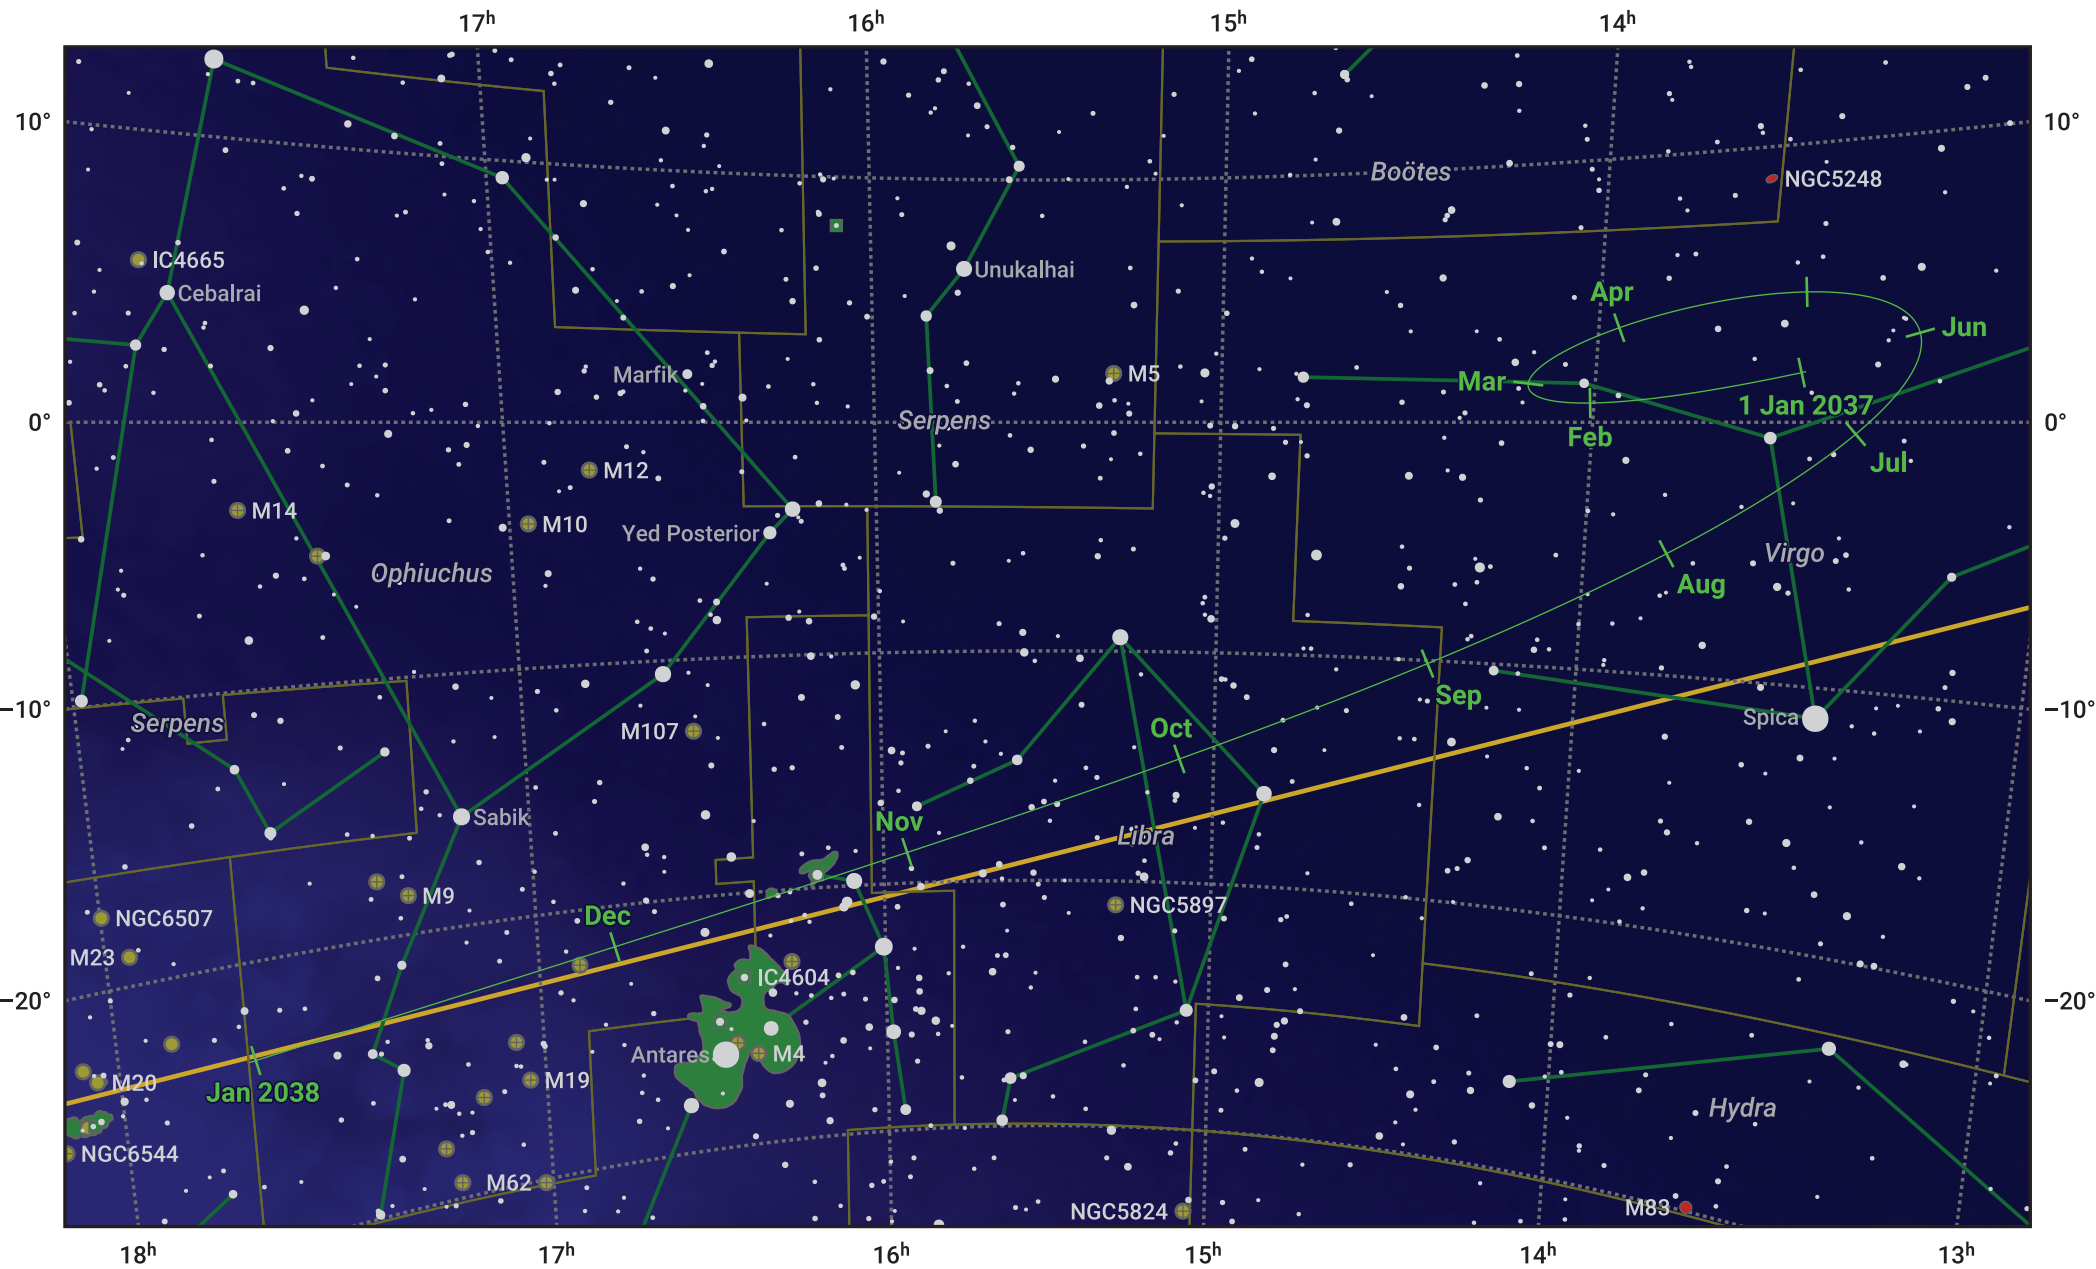

The path of Ceres in 2037

© Dominic Ford 2011–2024. Date markers placed at midnight UTC. Downloaded from <https://in-the-sky.org>

Magnitude scale: ● 7.0 ● 6.0 ● 5.0 ● 4.0 ● 3.0 ● 2.0 ● 1.0

— Ecliptic Plane

● Galaxy ■ Bright nebula ● Open cluster ● Globular cluster

Date	Mag
2037 Jan 1	8.5
2037 Mar 10	7.5
2037 Apr 1	7.1
2037 Jul 1	8.3
2037 Jul 12	8.5
2037 Oct 1	9.0
2038 Jan 1	8.9