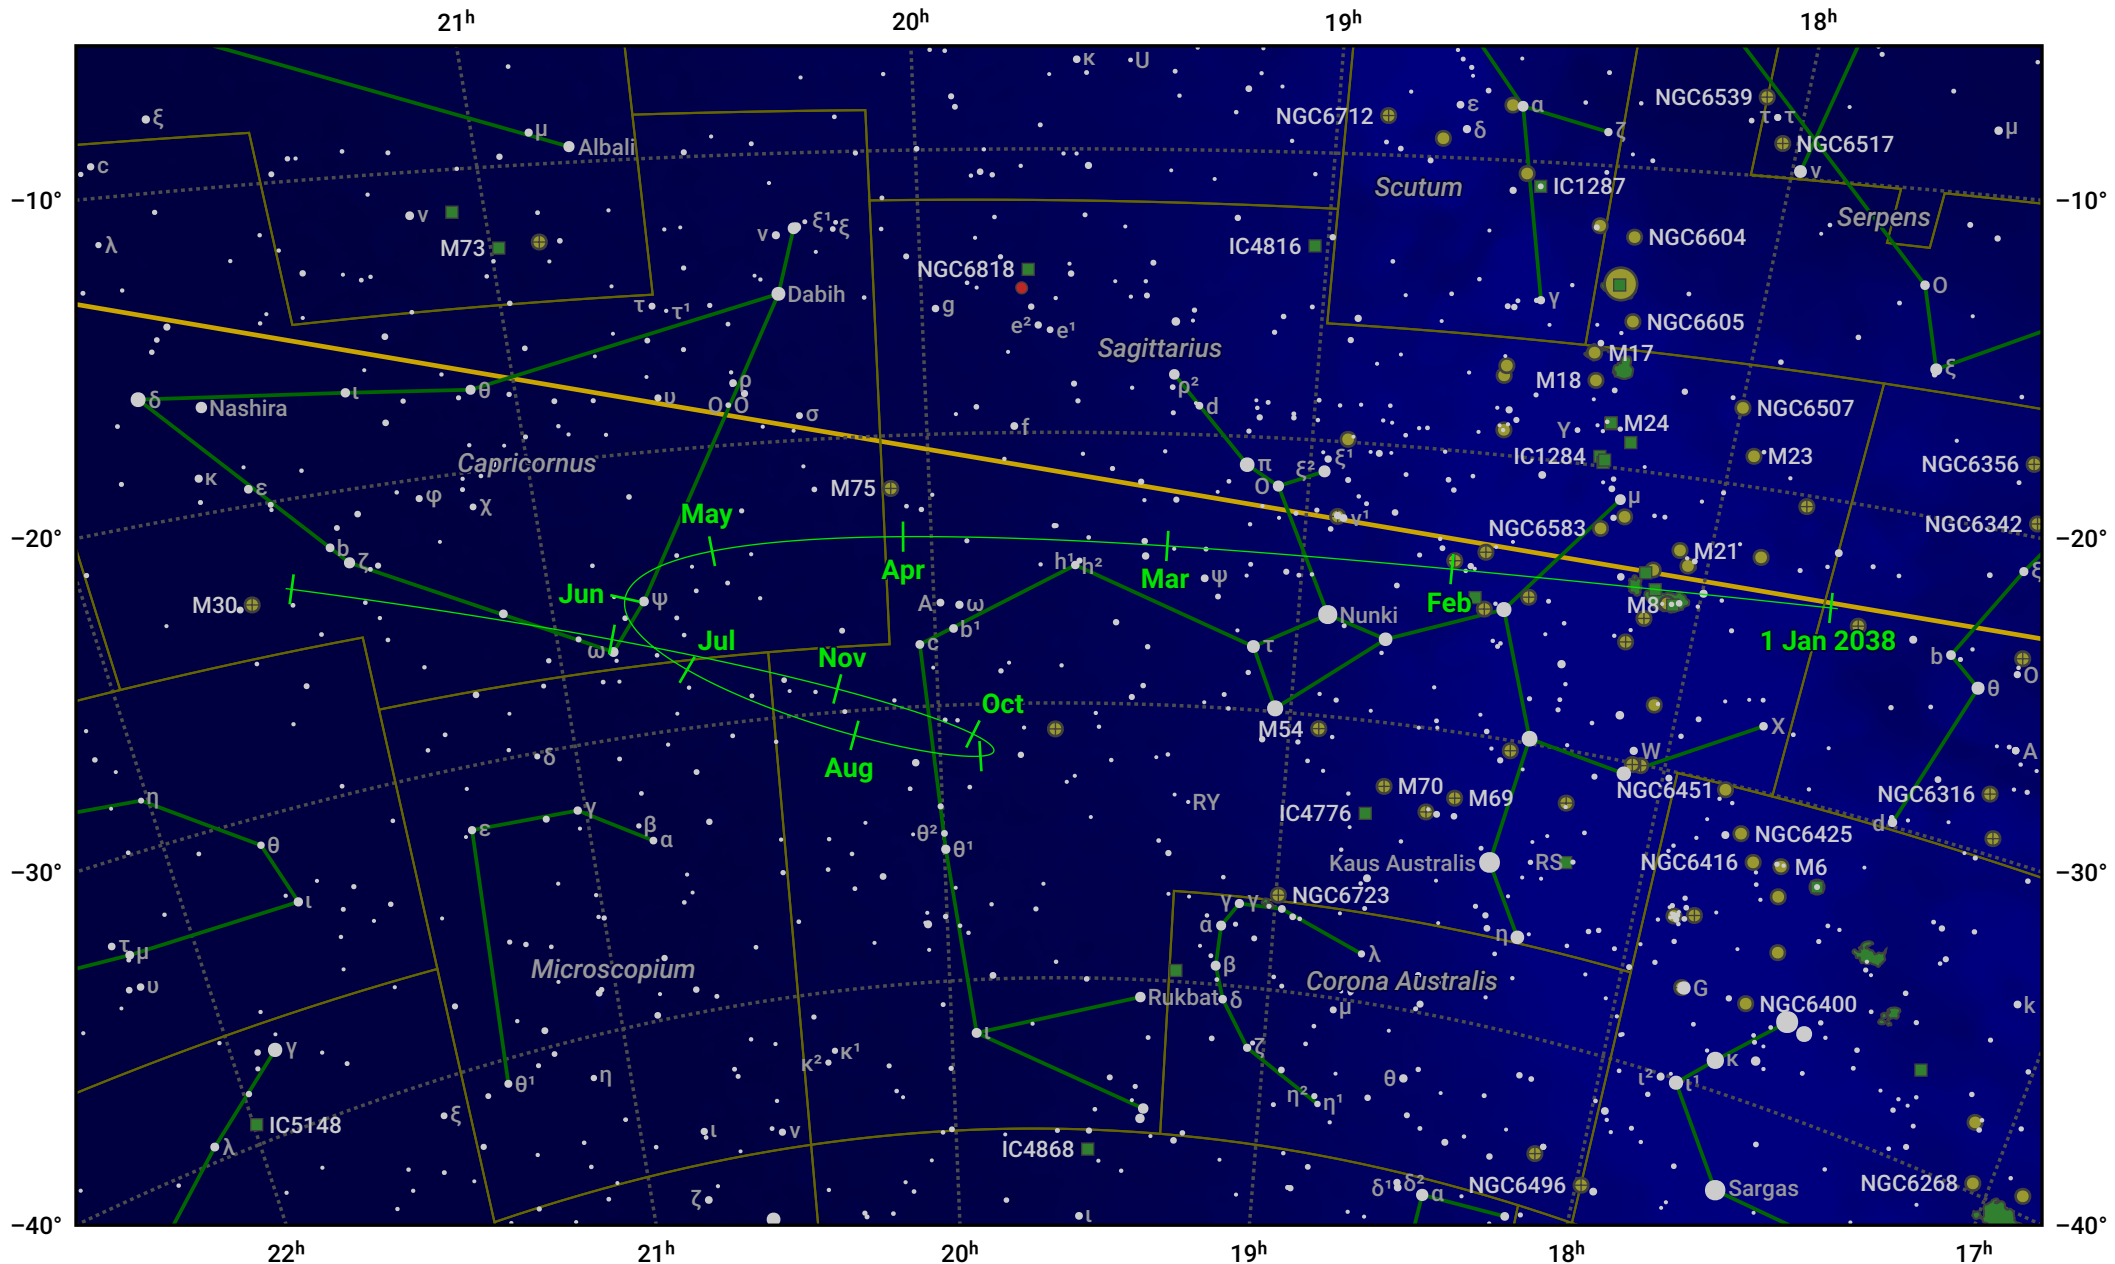

# The path of Ceres in 2038

© Dominic Ford 2011–2024. Date markers placed at midnight UTC. Downloaded from <https://in-the-sky.org>

Magnitude scale: ● 7.0 ● 6.0 ● 5.0 ● 4.0 ● 3.0 ● 2.0 ● 1.0

— Ecliptic Plane

● Galaxy ● Bright nebula ● Open cluster ● Globular cluster

Date	Mag
2038 Jan 1	8.9
2038 Apr 1	9.0
2038 Jun 28	7.9
2038 Jul 1	7.8
2038 Oct 1	8.7
2038 Oct 16	8.9
2039 Jan 1	9.3