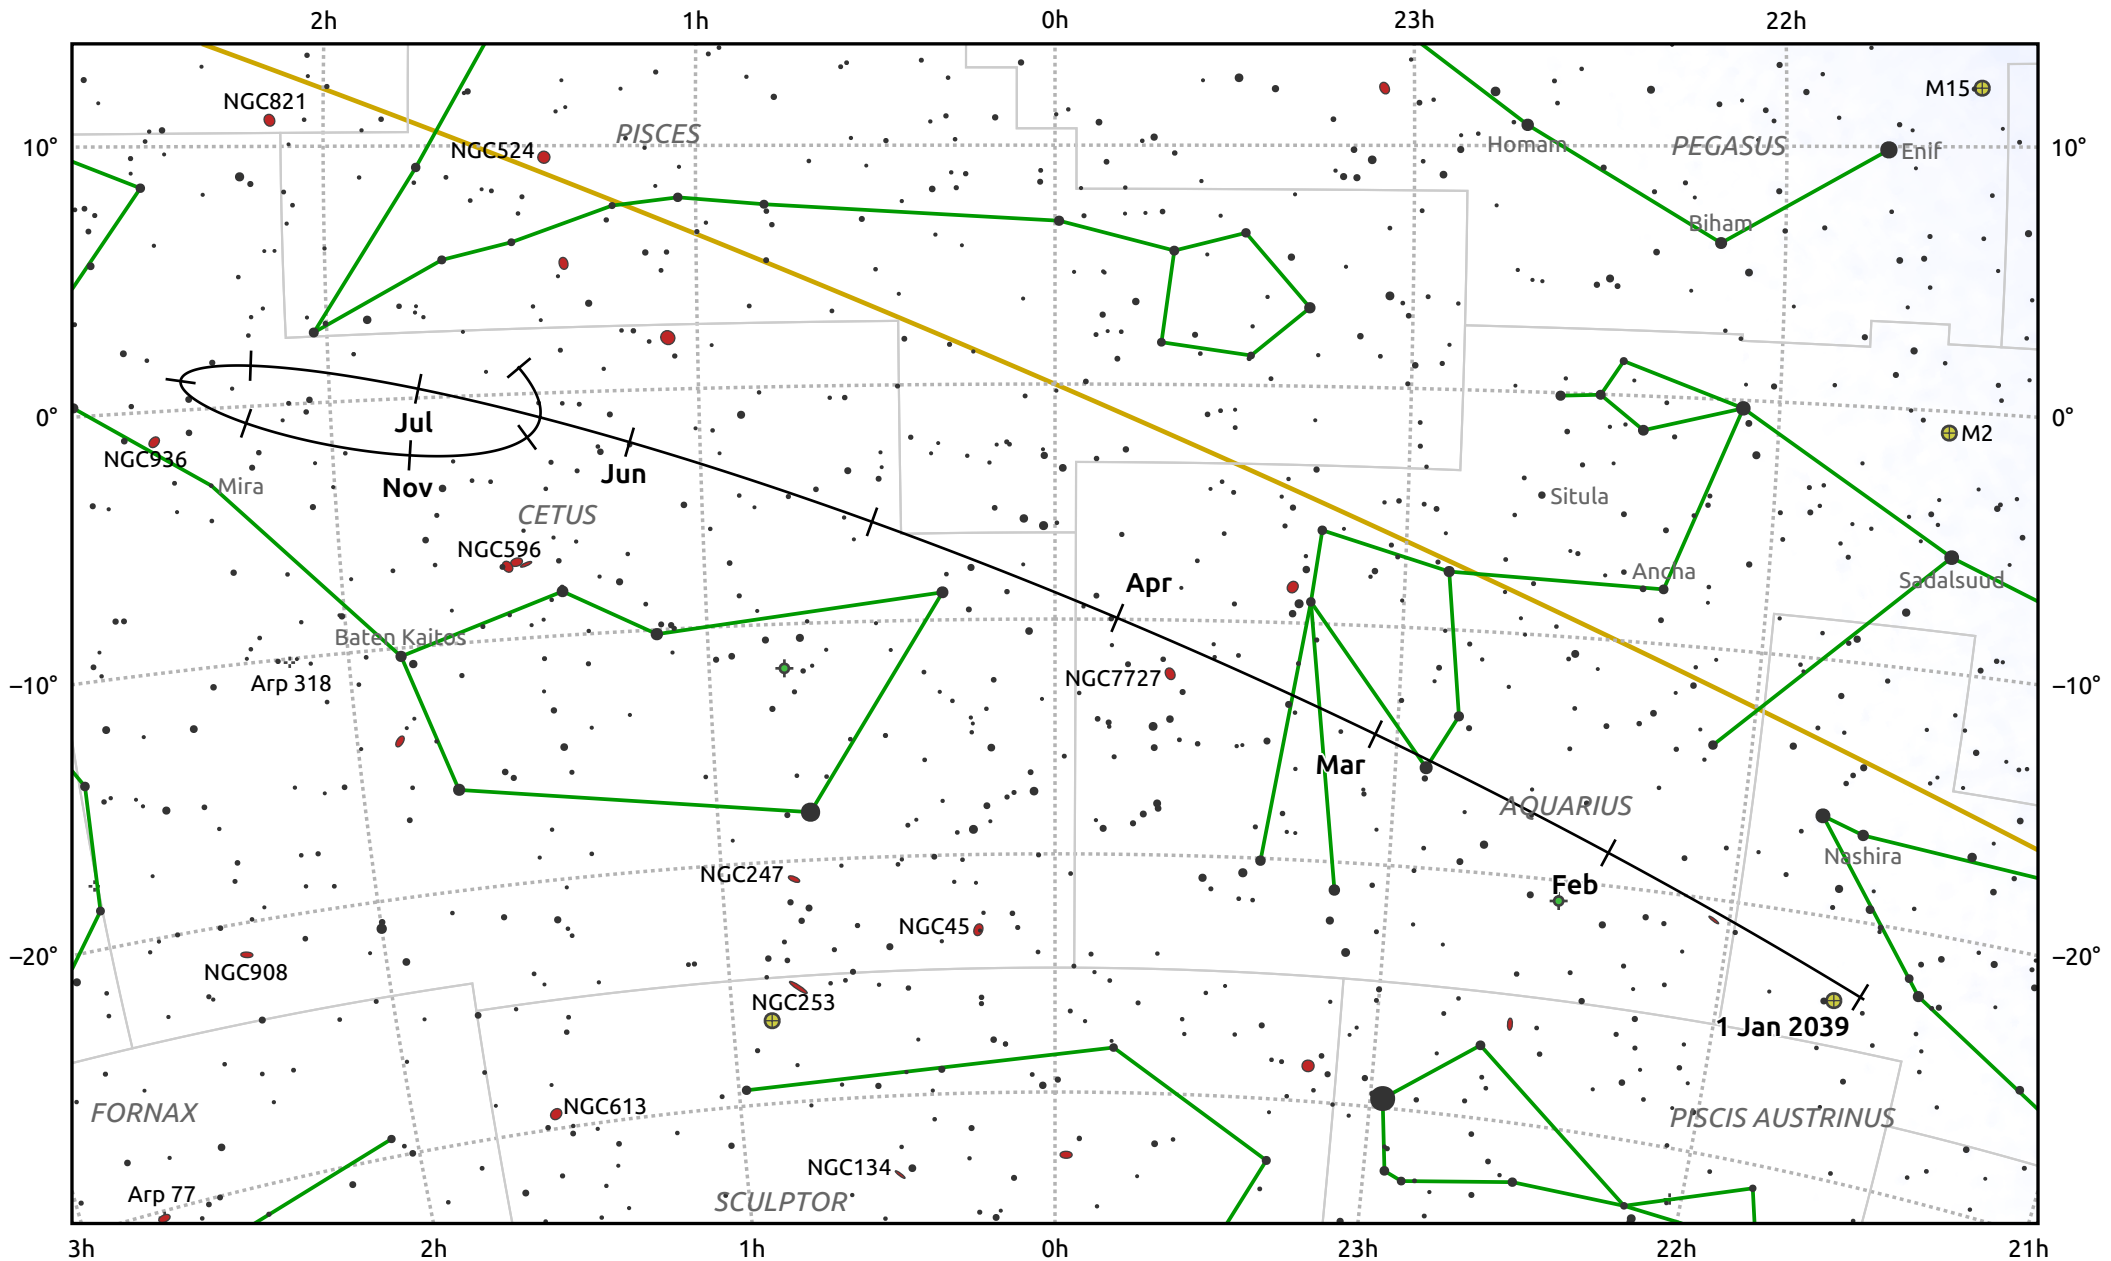

# The path of Ceres in 2039

© Dominic Ford 2011–2025. Date markers placed at midnight UTC. Downloaded from <https://in-the-sky.org>

Magnitude scale:    • 7.0    • 6.0    • 5.0    • 4.0    • 3.0    ● 2.0    ● 1.0

— Ecliptic Plane

● Galaxy    ■ Bright nebula    ● Open cluster    ⊕ Globular cluster    ◆ Planetary nebula

Date	Mag
2039 Jan 1	9.3
2039 Apr 1	9.1
2039 Jul 1	9.1
2039 Sep 4	8.3
2039 Oct 1	7.7
2040 Jan 1	8.6