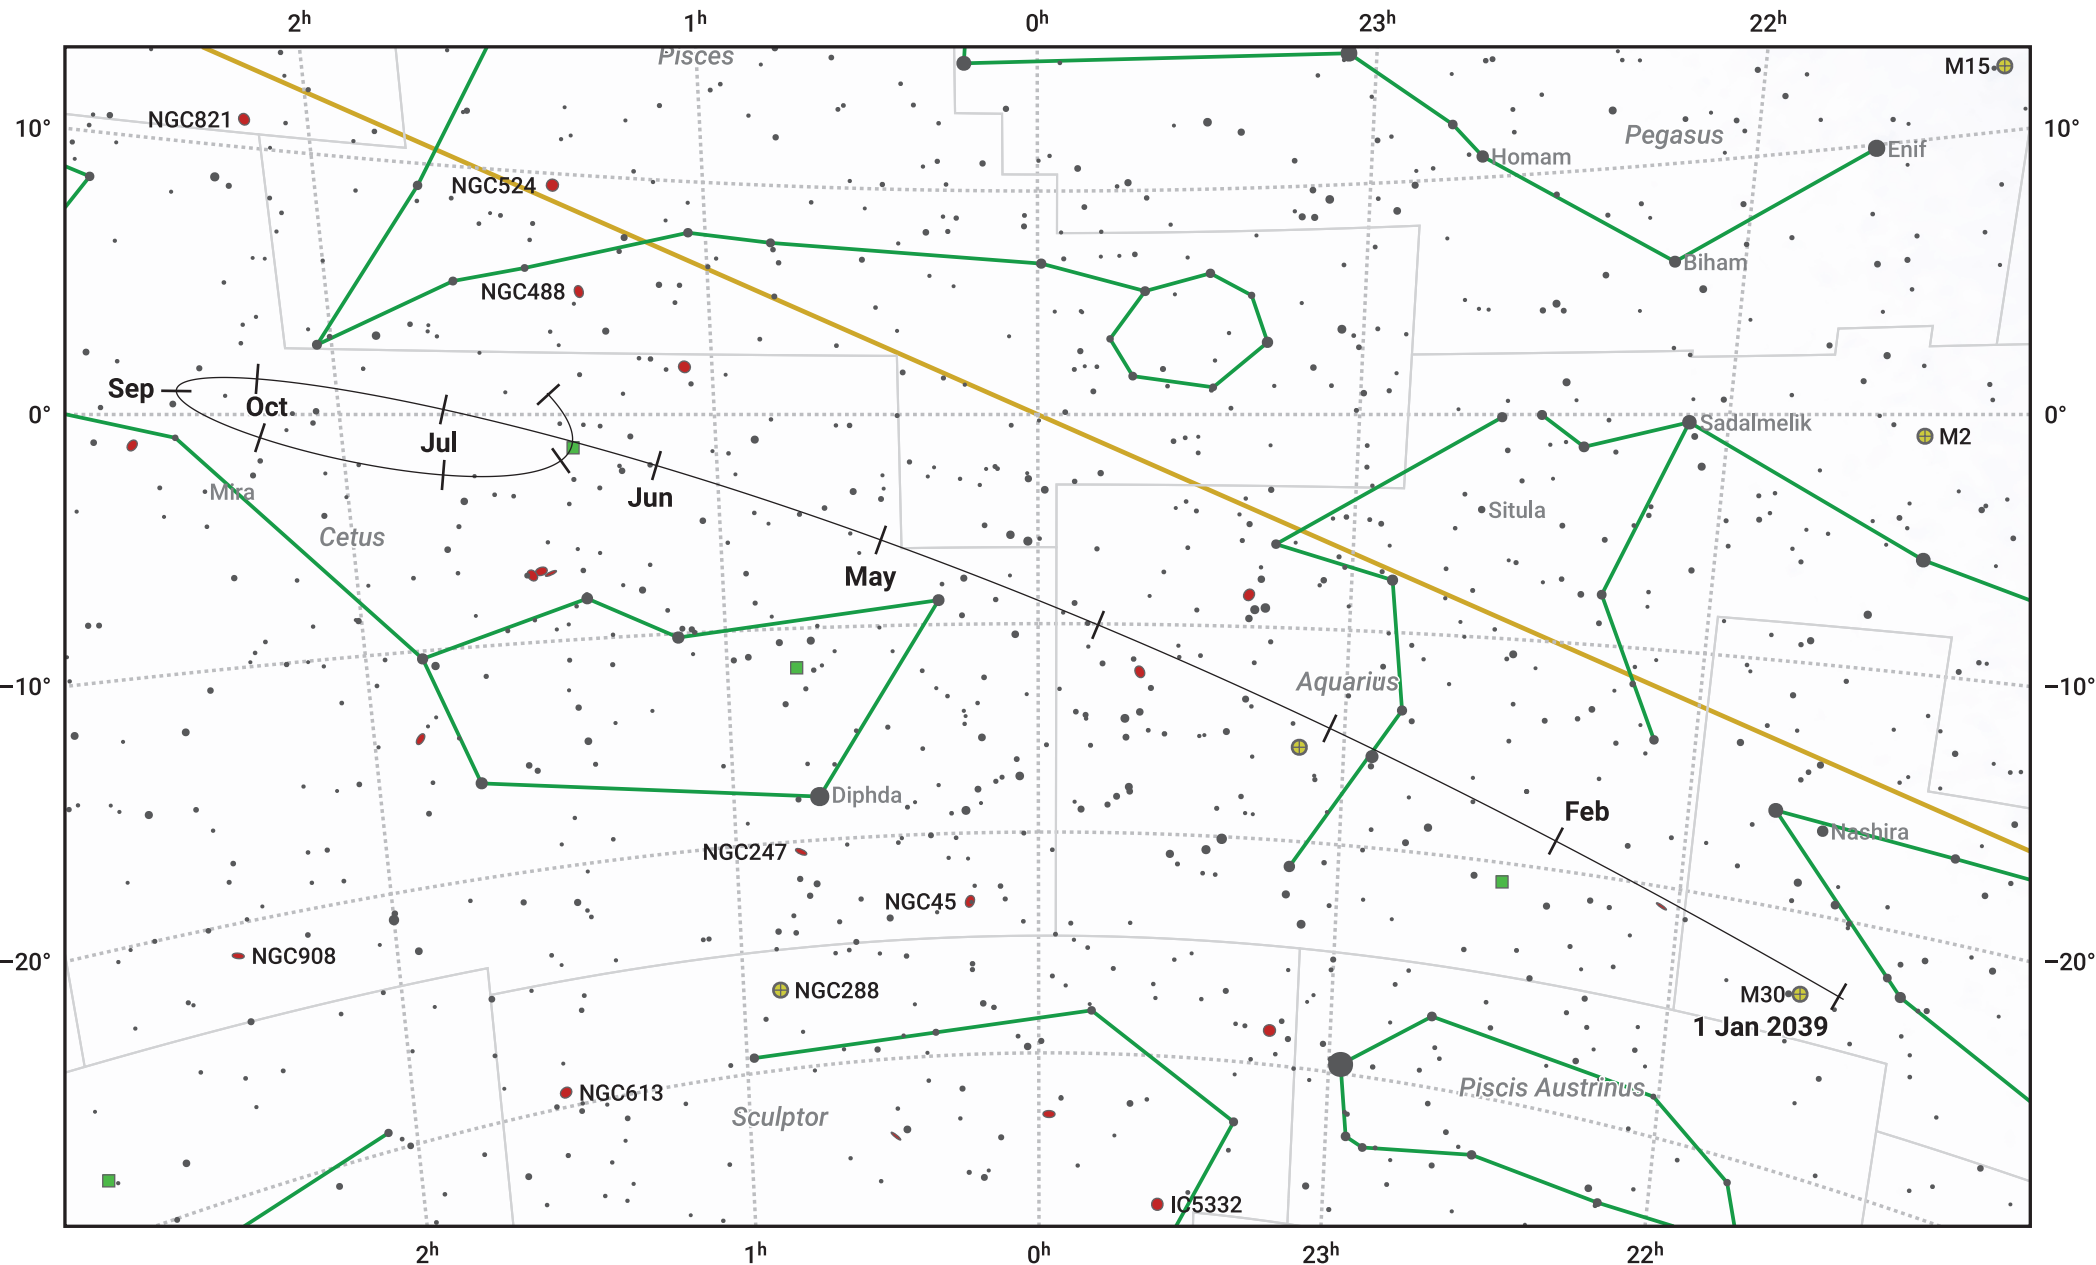

# The path of Ceres in 2039

© Dominic Ford 2011–2024. Date markers placed at midnight UTC. Downloaded from <https://in-the-sky.org>

Magnitude scale: ● 7.0 ● 6.0 ● 5.0 ● 4.0 ● 3.0 ● 2.0 ● 1.0

— Ecliptic Plane

● Galaxy    ■ Bright nebula    ● Open cluster    ⊕ Globular cluster

Date	Mag
2039 Jan 1	9.3
2039 Apr 1	9.2
2039 Jul 1	9.1
2039 Sep 4	8.3
2039 Oct 1	7.7
2040 Jan 1	8.6