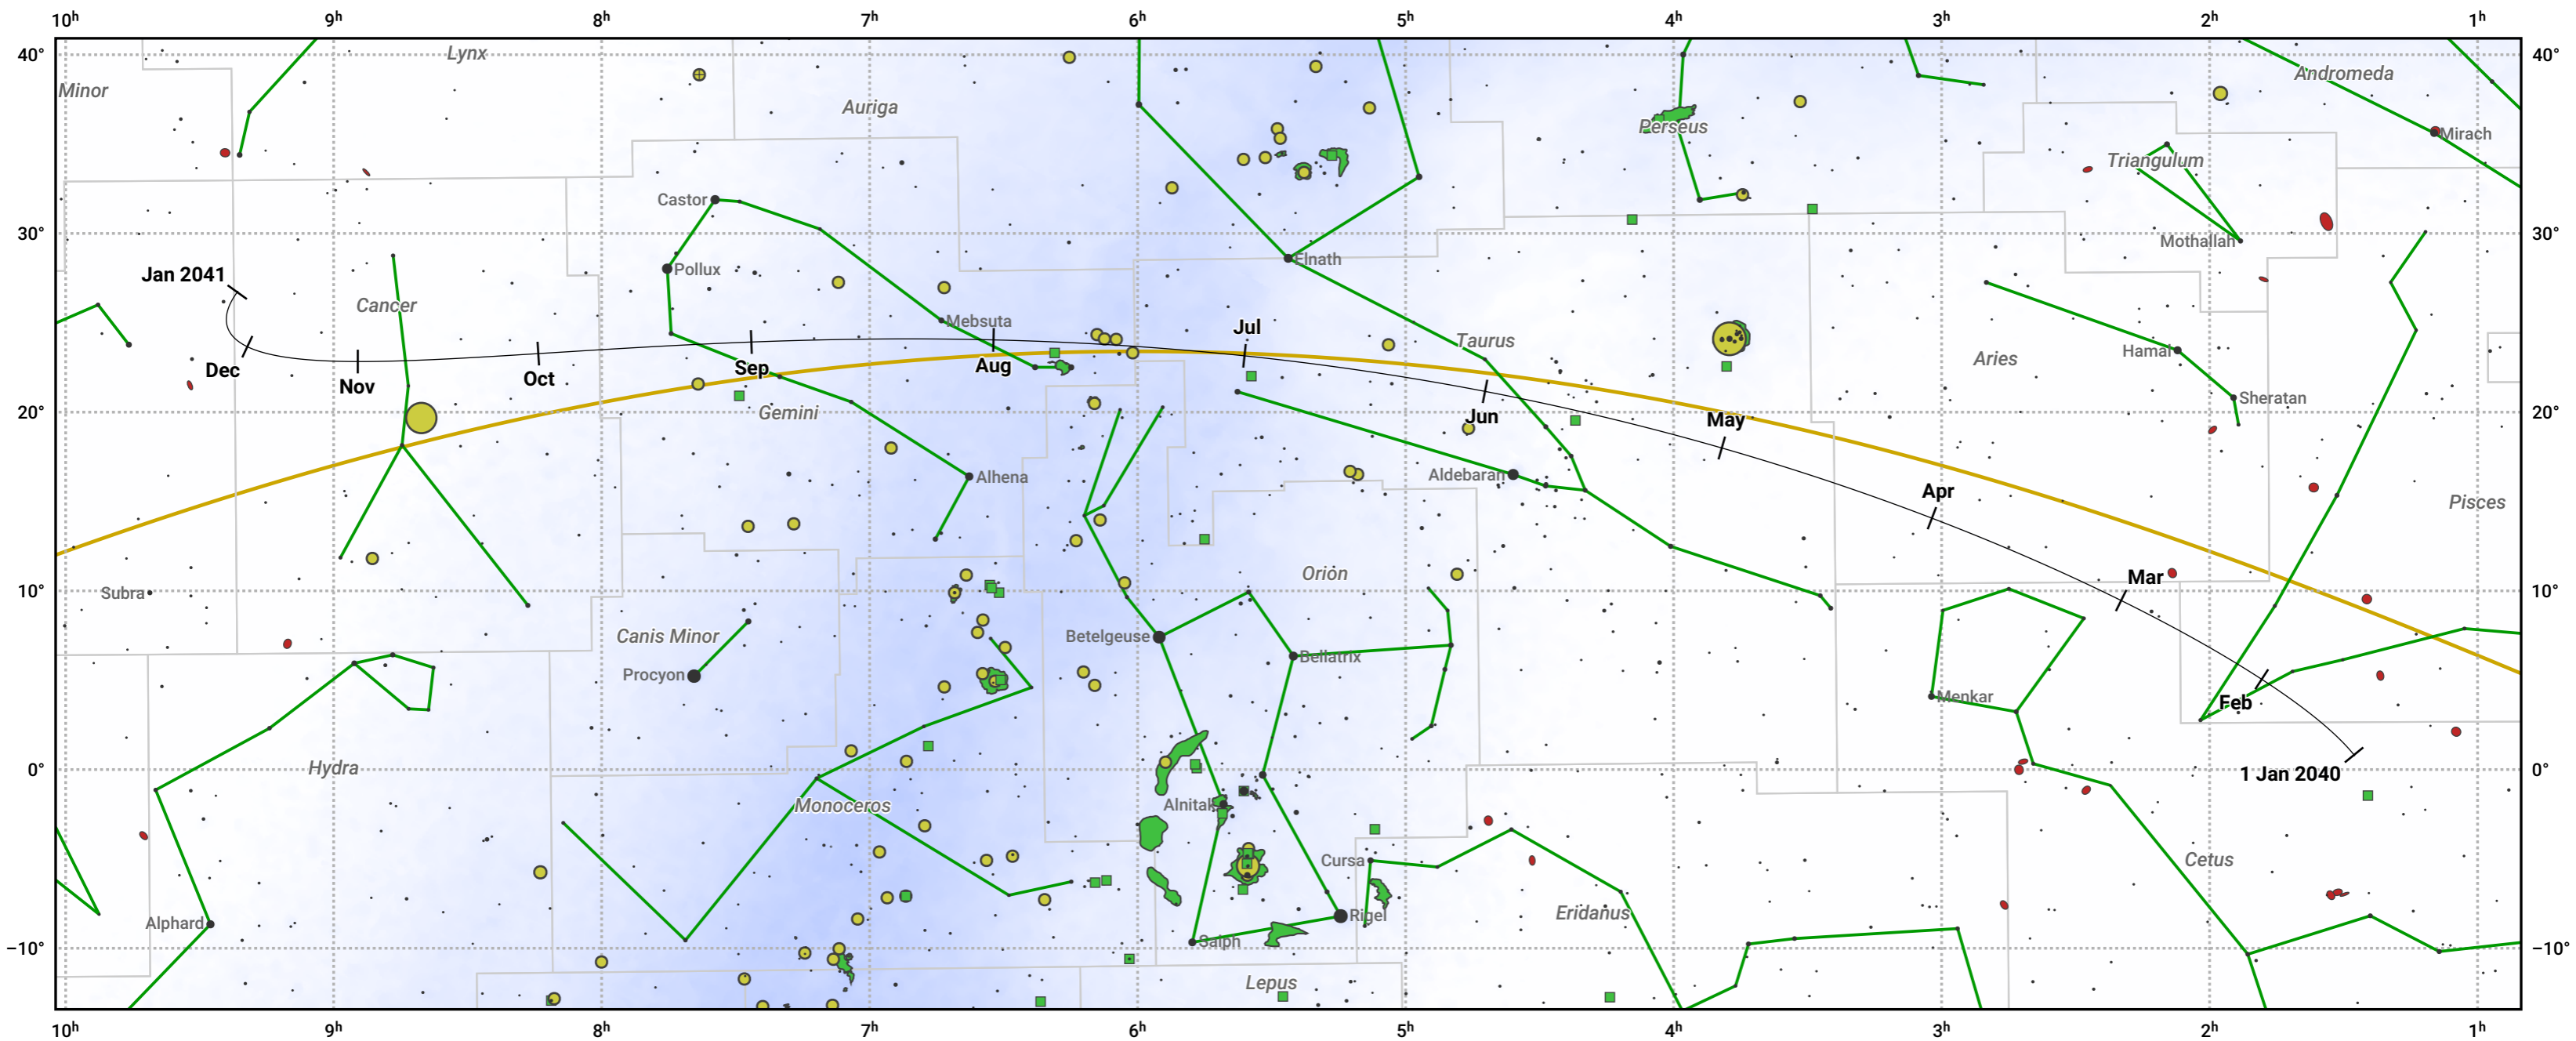

The path of Ceres in 2040

© Dominic Ford 2011–2023. Date markers placed at midnight UTC. Downloaded from <https://in-the-sky.org>

Magnitude scale: 6.0 5.0 4.0 3.0 2.0 1.0 0.0

Ecliptic Plane

Galaxy Bright nebula Open cluster + Globular cluster