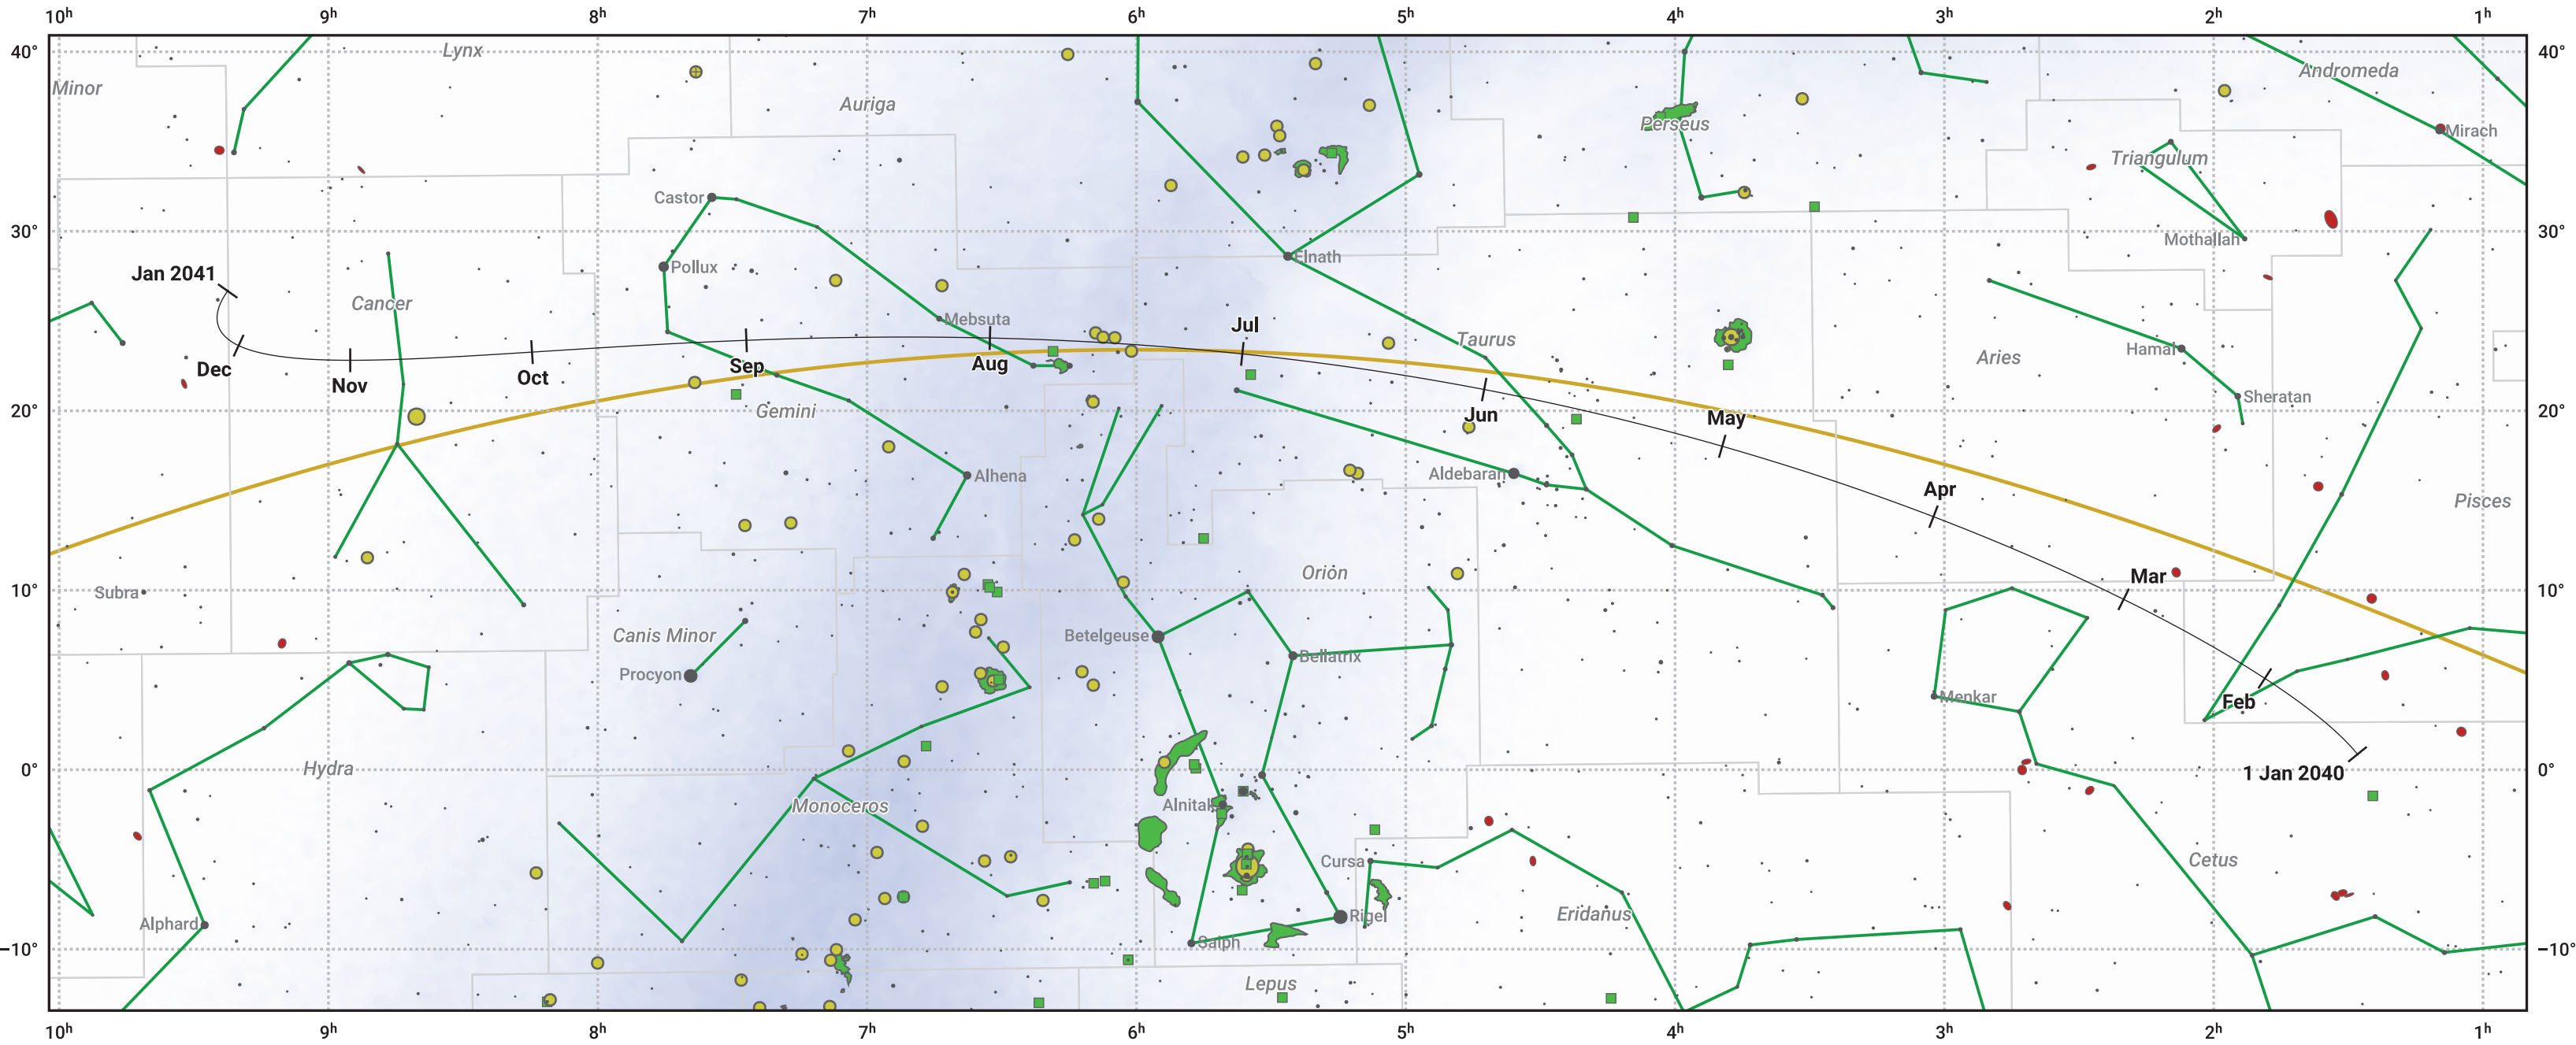

# The path of Ceres in 2040

© Dominic Ford 2011–2024. Date markers placed at midnight UTC. Downloaded from <https://in-the-sky.org>

Magnitude scale: 6.0 5.0 4.0 3.0 2.0 1.0 0.0

— Ecliptic Plane

- Galaxy
- Bright nebula
- Open cluster
- ⊕ Globular cluster

Date	Mag
2040 Jan 1	8.6
2040 Apr 1	9.0
2040 Jul 1	8.8
2040 Oct 1	8.7
2040 Dec 22	7.5
2041 Jan 1	7.3