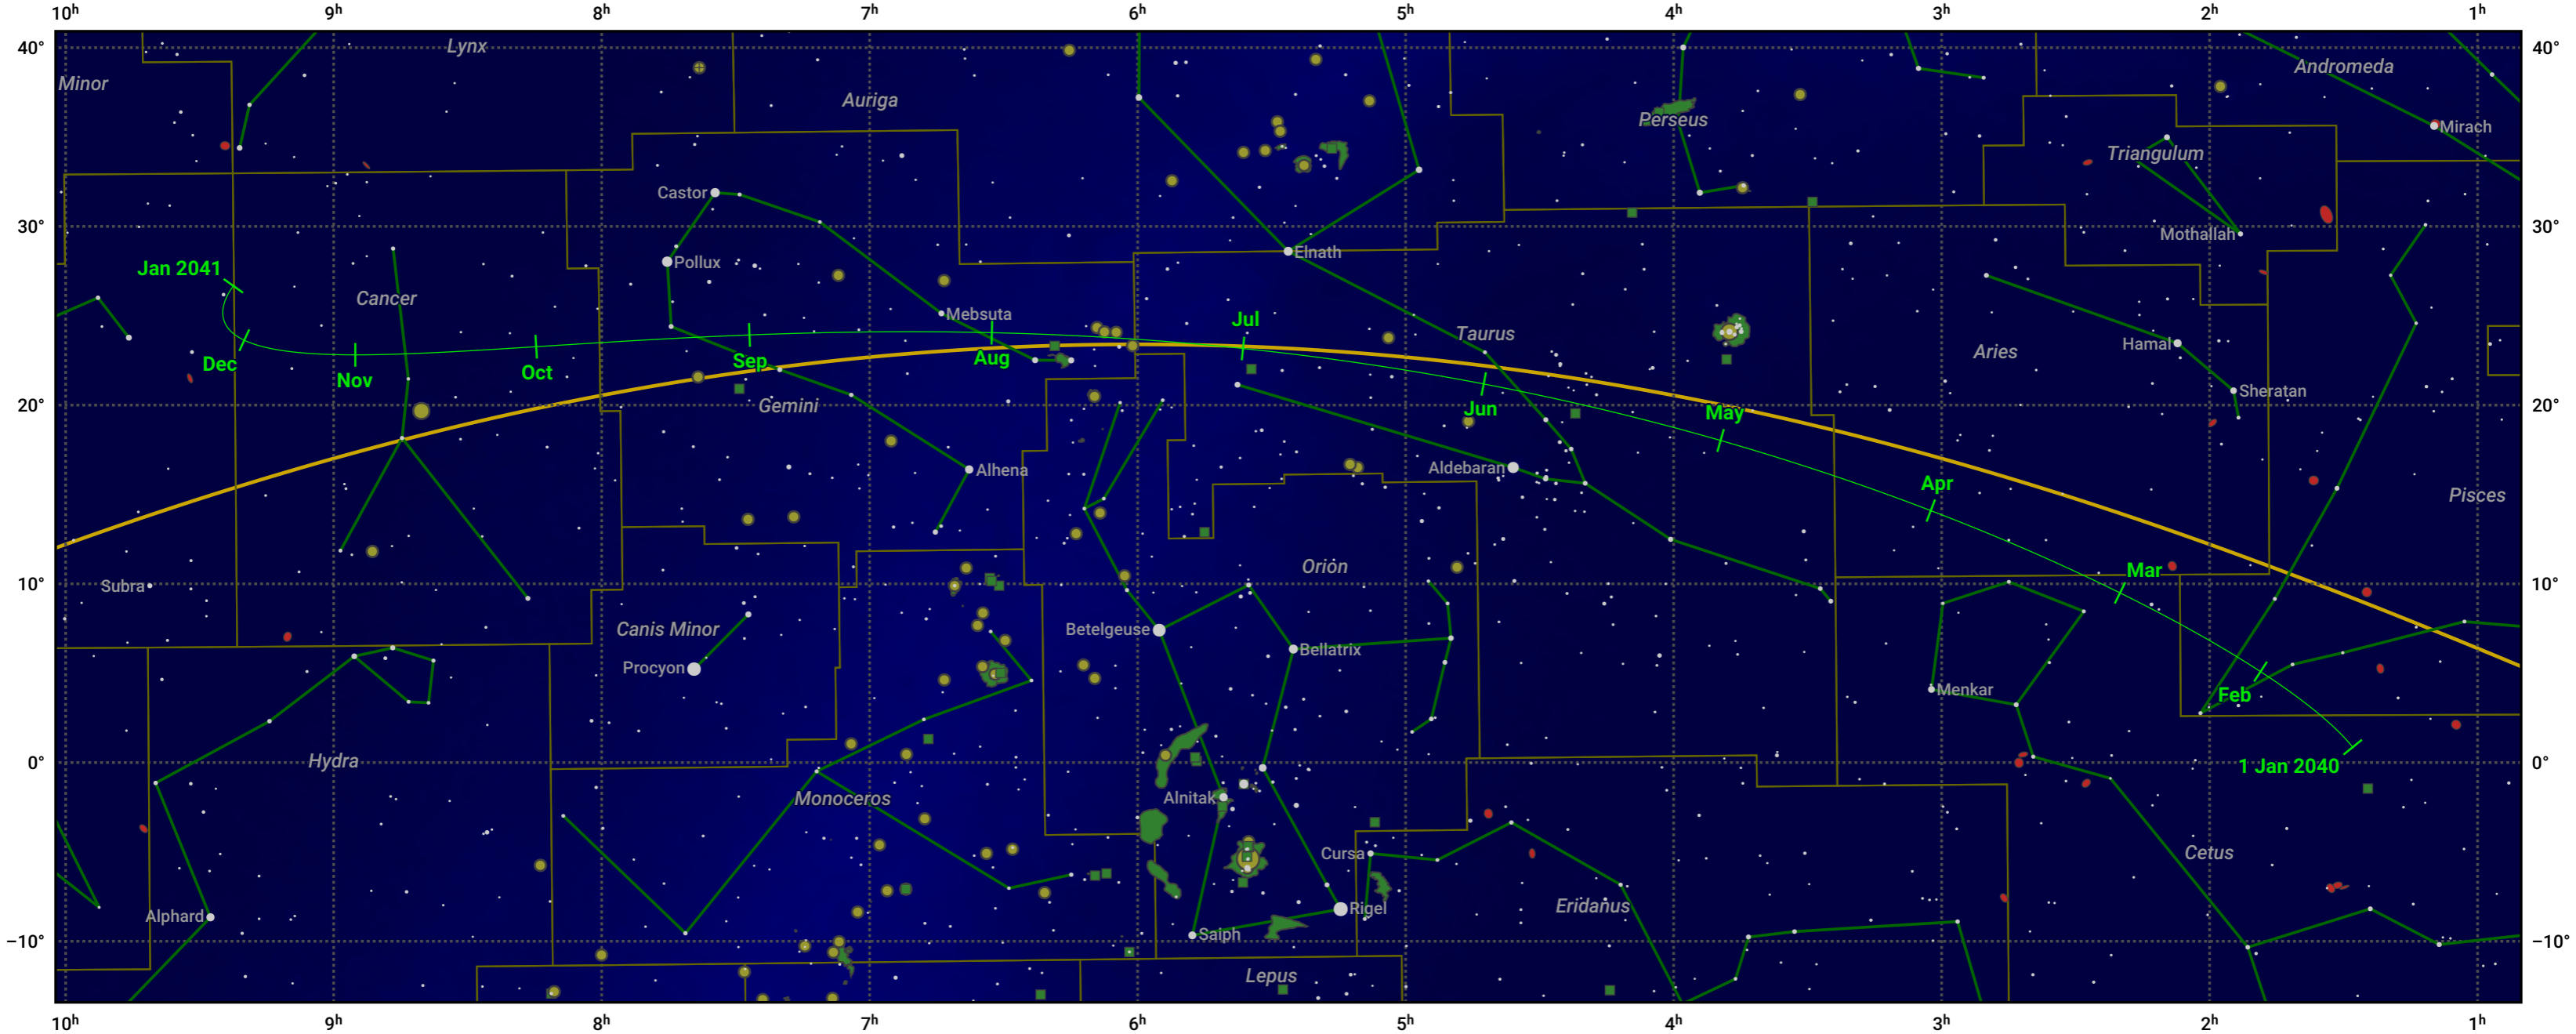

# The path of Ceres in 2040

© Dominic Ford 2011–2024. Date markers placed at midnight UTC. Downloaded from <https://in-the-sky.org>

Magnitude scale:  6.0  5.0  4.0  3.0  2.0  1.0  0.0

Ecliptic Plane

Galaxy  Bright nebula  Open cluster  Globular cluster

Date	Mag
2040 Jan 1	8.6
2040 Apr 1	9.0
2040 Jul 1	8.8
2040 Oct 1	8.7
2040 Dec 22	7.5
2041 Jan 1	7.3