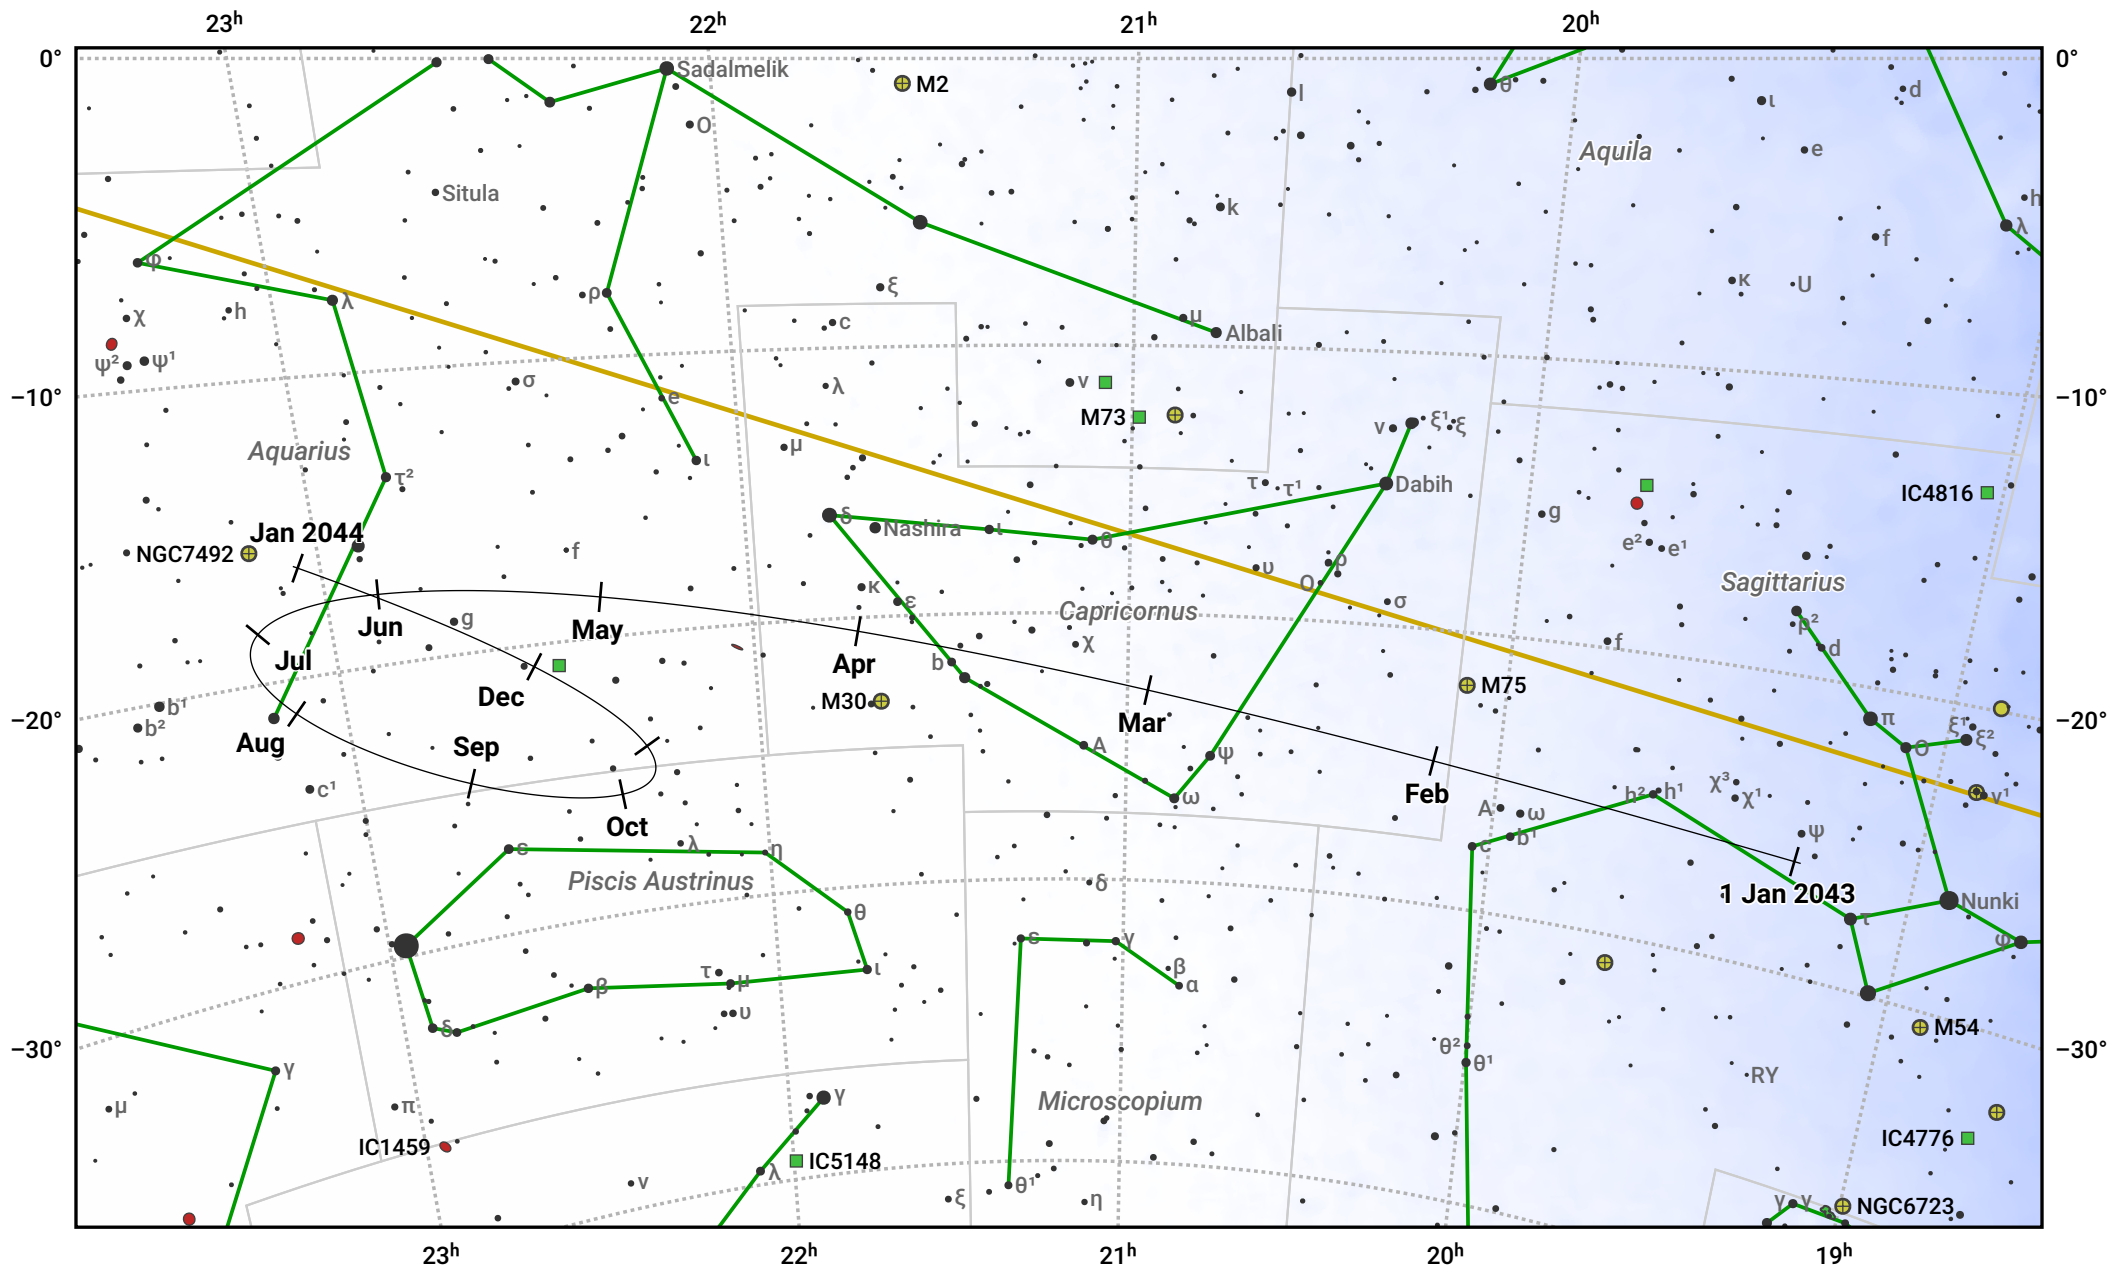

The path of Ceres in 2023

© Dominic Ford 2011–2023. Date markers placed at midnight UTC. Downloaded from <https://in-the-sky.org>

Magnitude scale: ● 7.0 ● 6.0 ● 5.0 ● 4.0 ● 3.0 ● 2.0 ● 1.0

— Ecliptic Plane

● Galaxy ■ Bright nebula ● Open cluster ● Globular cluster

Date	Mag
2023 Jan 1	8.9
2023 Apr 1	9.2
2023 Jul 1	8.5
2023 Aug 7	7.9
2023 Oct 1	8.1
2023 Nov 22	8.9
2024 Jan 1	9.2