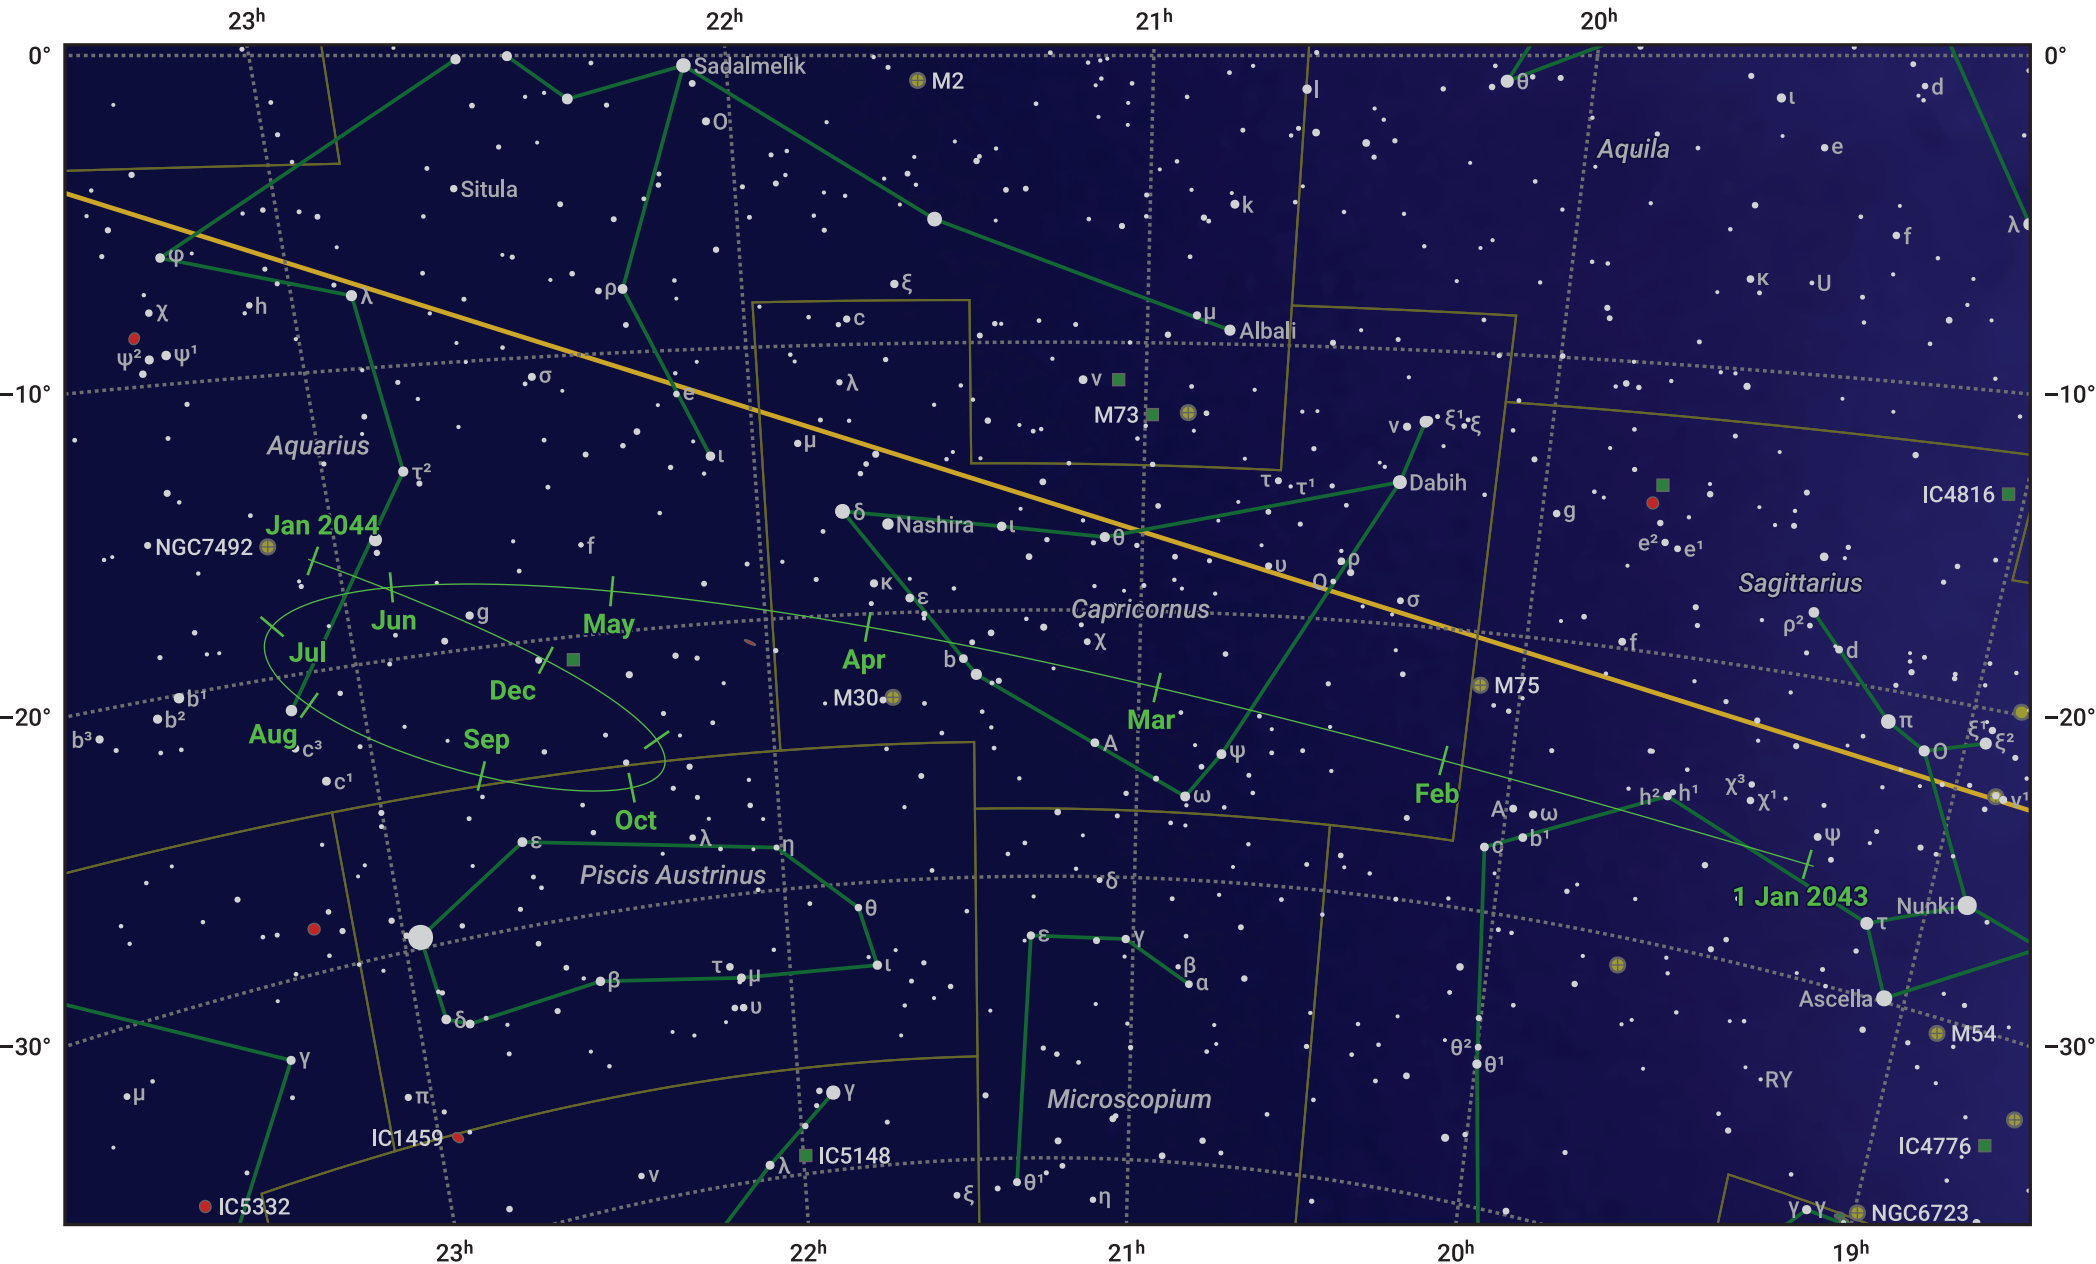

# The path of Ceres in 2043

© Dominic Ford 2011–2024. Date markers placed at midnight UTC. Downloaded from <https://in-the-sky.org>

Magnitude scale: ● 7.0 ● 6.0 ● 5.0 ● 4.0 ● 3.0 ● 2.0 ● 1.0

— Ecliptic Plane

● Galaxy    ■ Bright nebula    ● Open cluster    ● Globular cluster

Date	Mag
2043 Jan 1	8.9
2043 Apr 1	9.2
2043 Jul 1	8.5
2043 Aug 7	7.9
2043 Oct 1	8.1
2043 Nov 22	8.9
2044 Jan 1	9.2