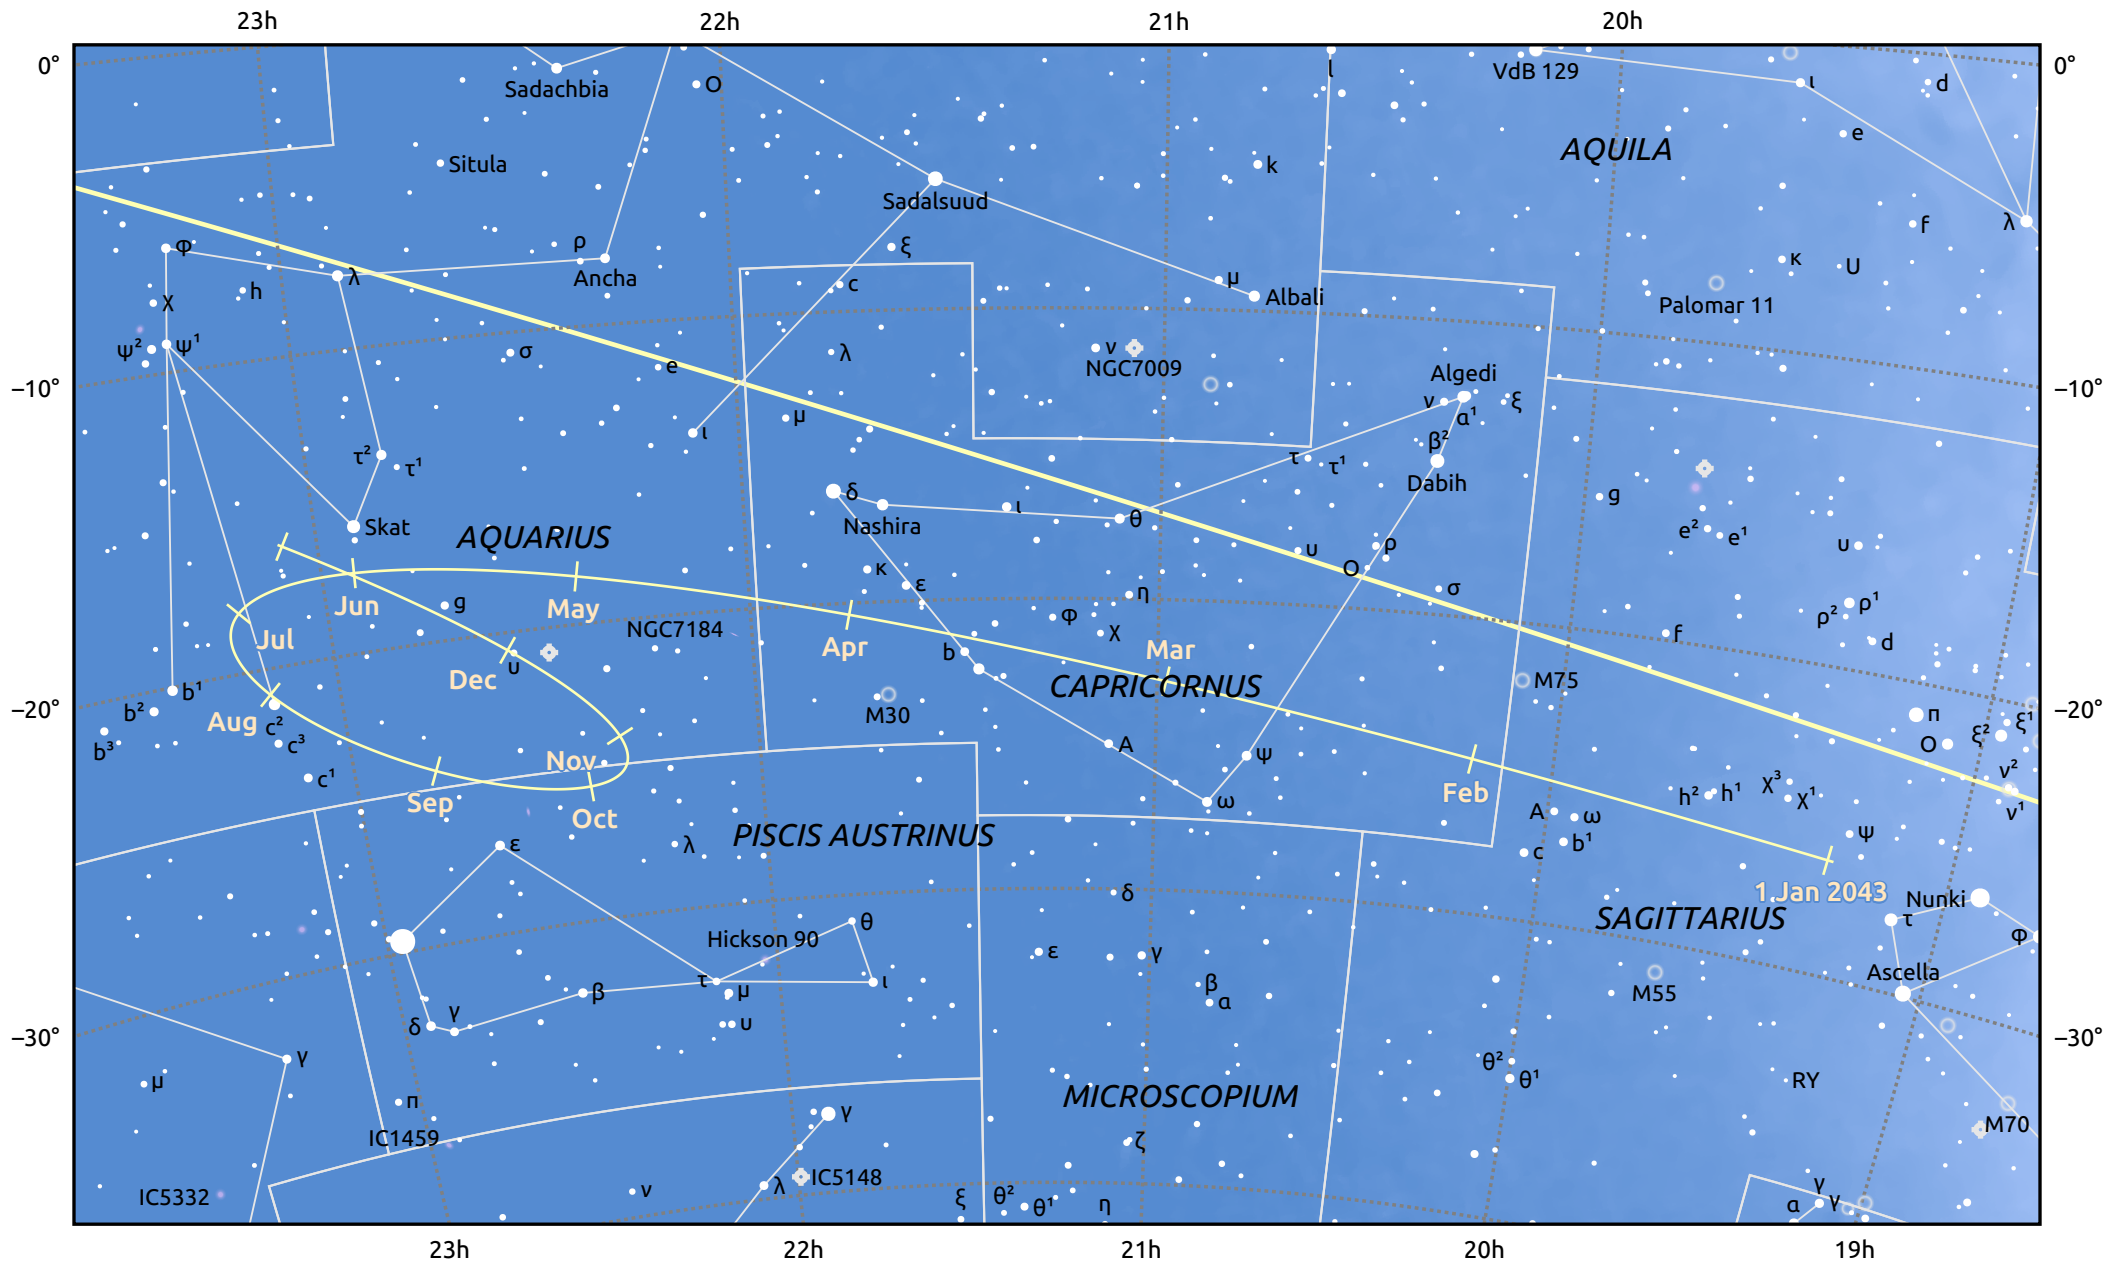

# The path of Ceres in 2023

© Dominic Ford 2011–2025. Date markers placed at midnight UTC. Downloaded from <https://in-the-sky.org>

Magnitude scale: ● 7.0 ● 6.0 ● 5.0 ● 4.0 ● 3.0 ● 2.0 ● 1.0

— Ecliptic Plane

Galaxy    Bright nebula    Open cluster    Globular cluster    Planetary nebula

Date	Mag
2023 Jan 1	8.9
2023 Apr 1	9.3
2023 Jul 1	8.5
2023 Aug 7	7.9
2023 Oct 1	8.1
2023 Nov 23	8.9
2024 Jan 1	9.2