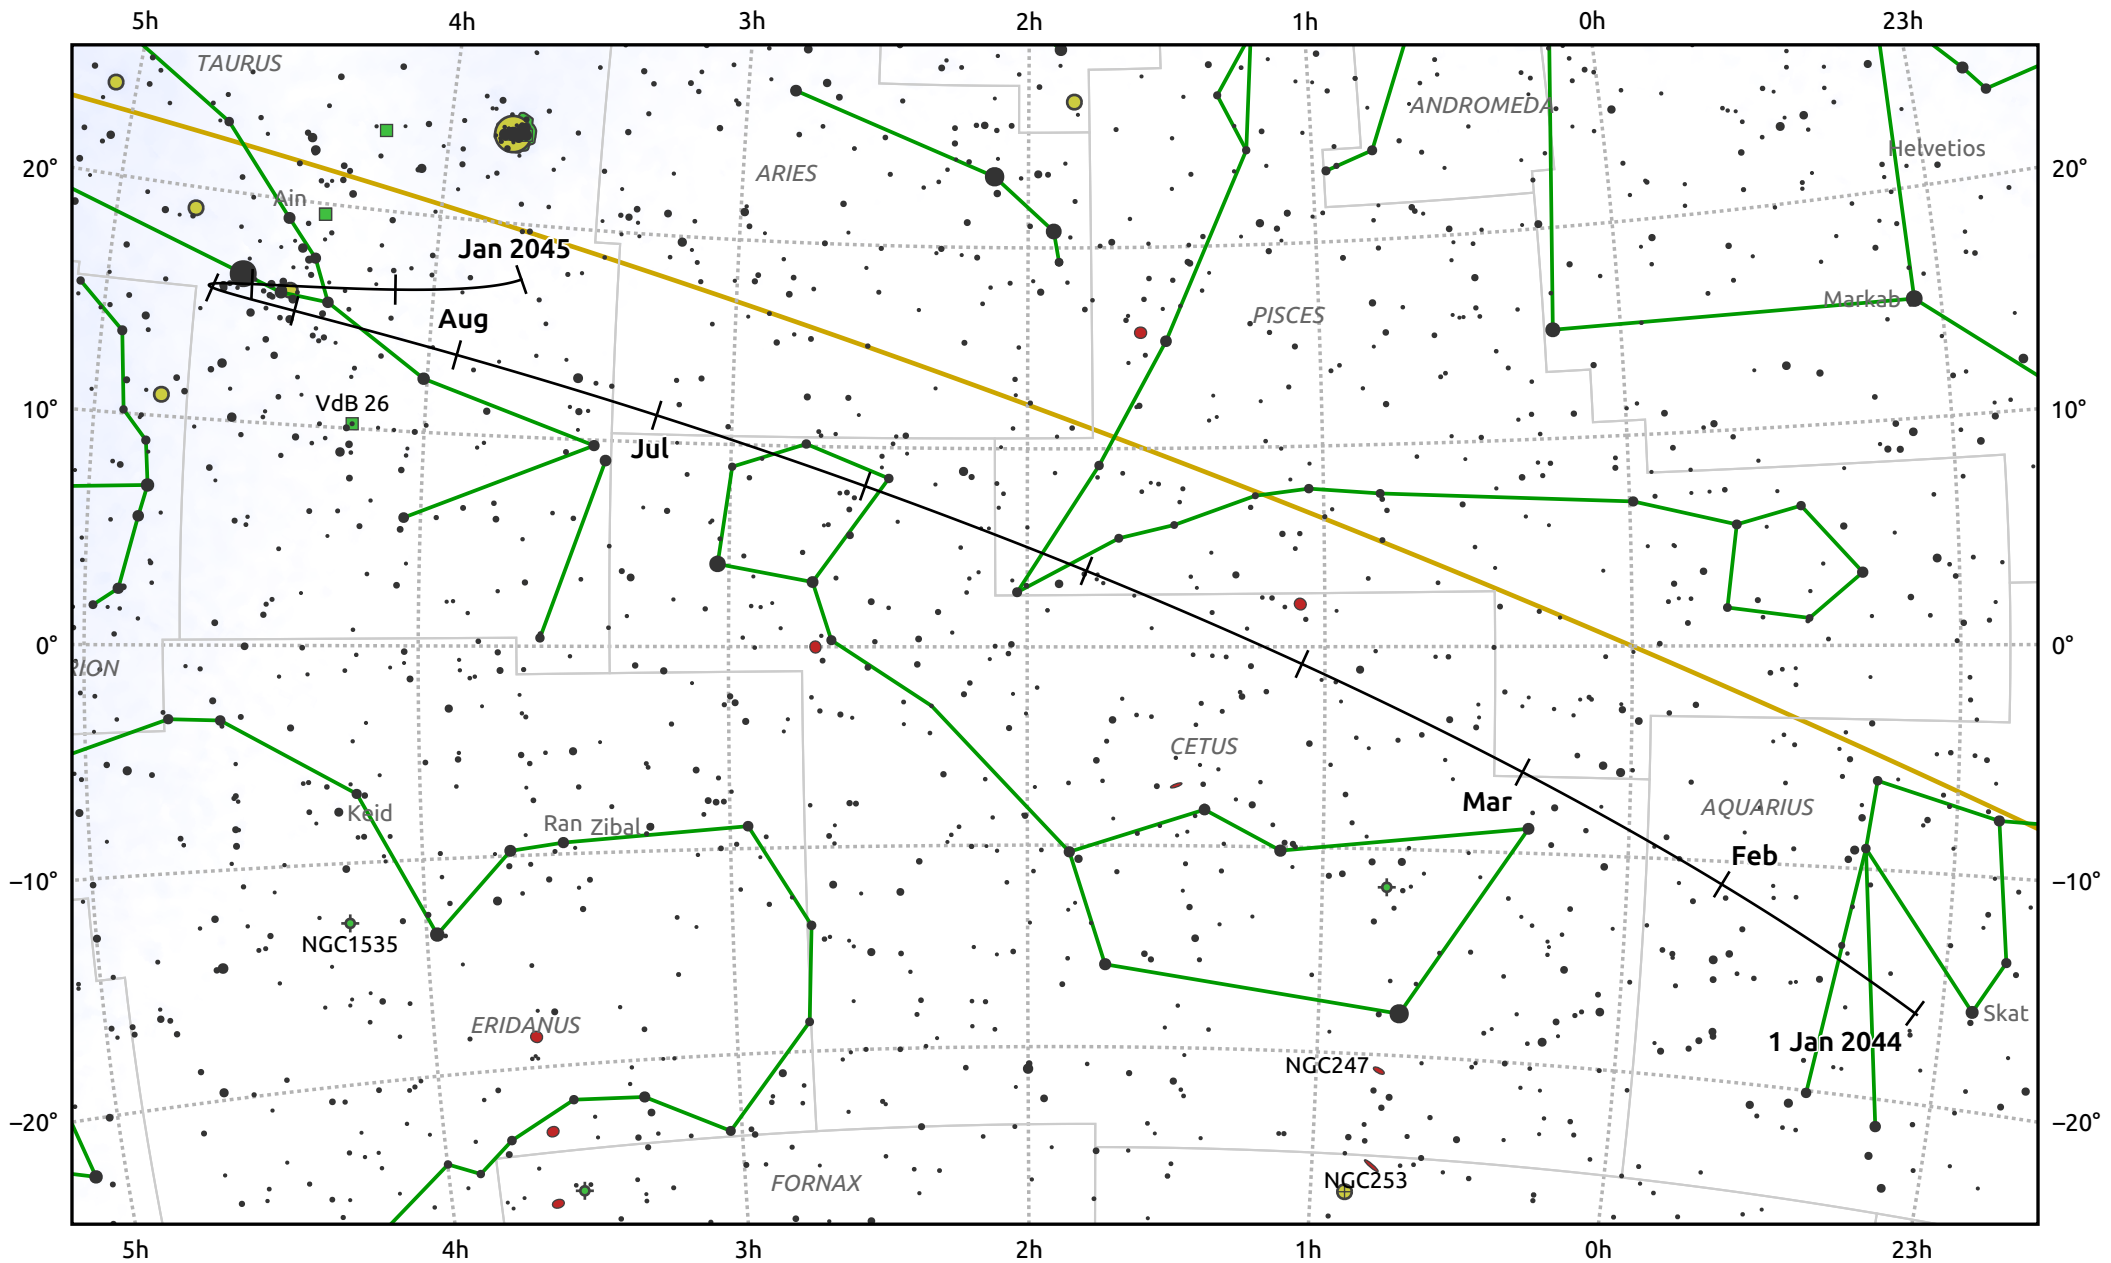

# The path of Ceres in 2024

© Dominic Ford 2011–2025. Date markers placed at midnight UTC. Downloaded from <https://in-the-sky.org>

Magnitude scale: ● 7.0 ● 6.0 ● 5.0 ● 4.0 ● 3.0 ● 2.0 ● 1.0 ● 0.0

— Ecliptic Plane

● Galaxy    ■ Bright nebula    ● Open cluster    ⊕ Globular cluster    ◆ Planetary nebula

Date	Mag
2024 Jan 1	9.2
2024 Apr 1	8.9
2024 Jul 1	9.1
2024 Oct 1	8.2
2024 Oct 4	8.2
2024 Nov 18	7.2
2025 Jan 1	7.7