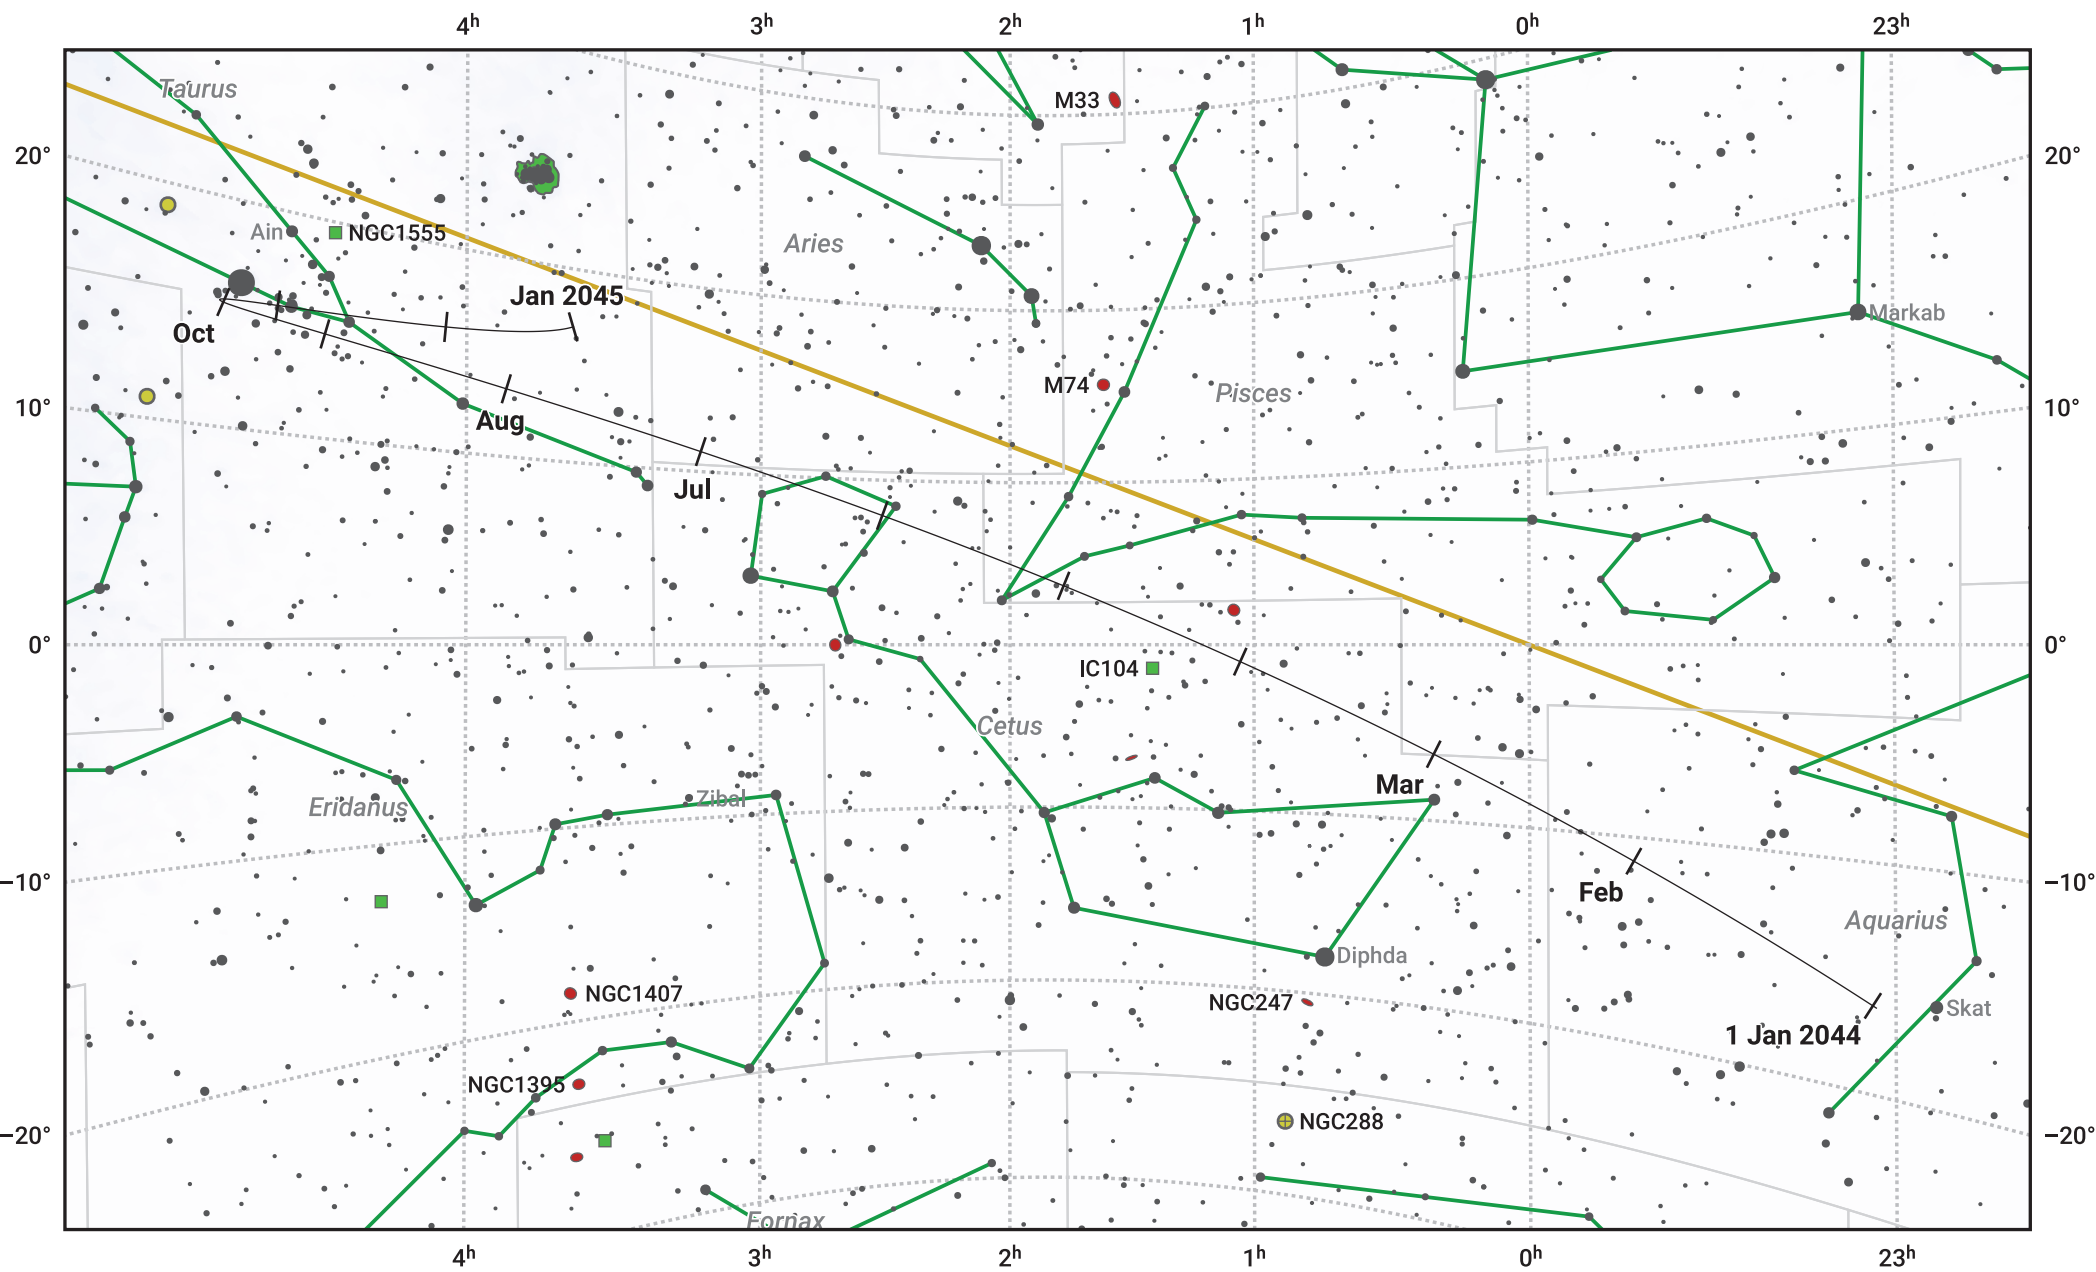

# The path of Ceres in 2044

© Dominic Ford 2011–2024. Date markers placed at midnight UTC. Downloaded from <https://in-the-sky.org>

Magnitude scale: • 7.0 • 6.0 • 5.0 • 4.0 • 3.0 • 2.0 • 1.0 • 0.0

— Ecliptic Plane

- Galaxy
- Bright nebula
- Open cluster
- Globular cluster

Date	Mag
2044 Jan 1	9.2
2044 Apr 1	8.9
2044 Jul 1	9.2
2044 Oct 1	8.2
2044 Oct 3	8.2
2044 Nov 17	7.2
2045 Jan 1	7.8