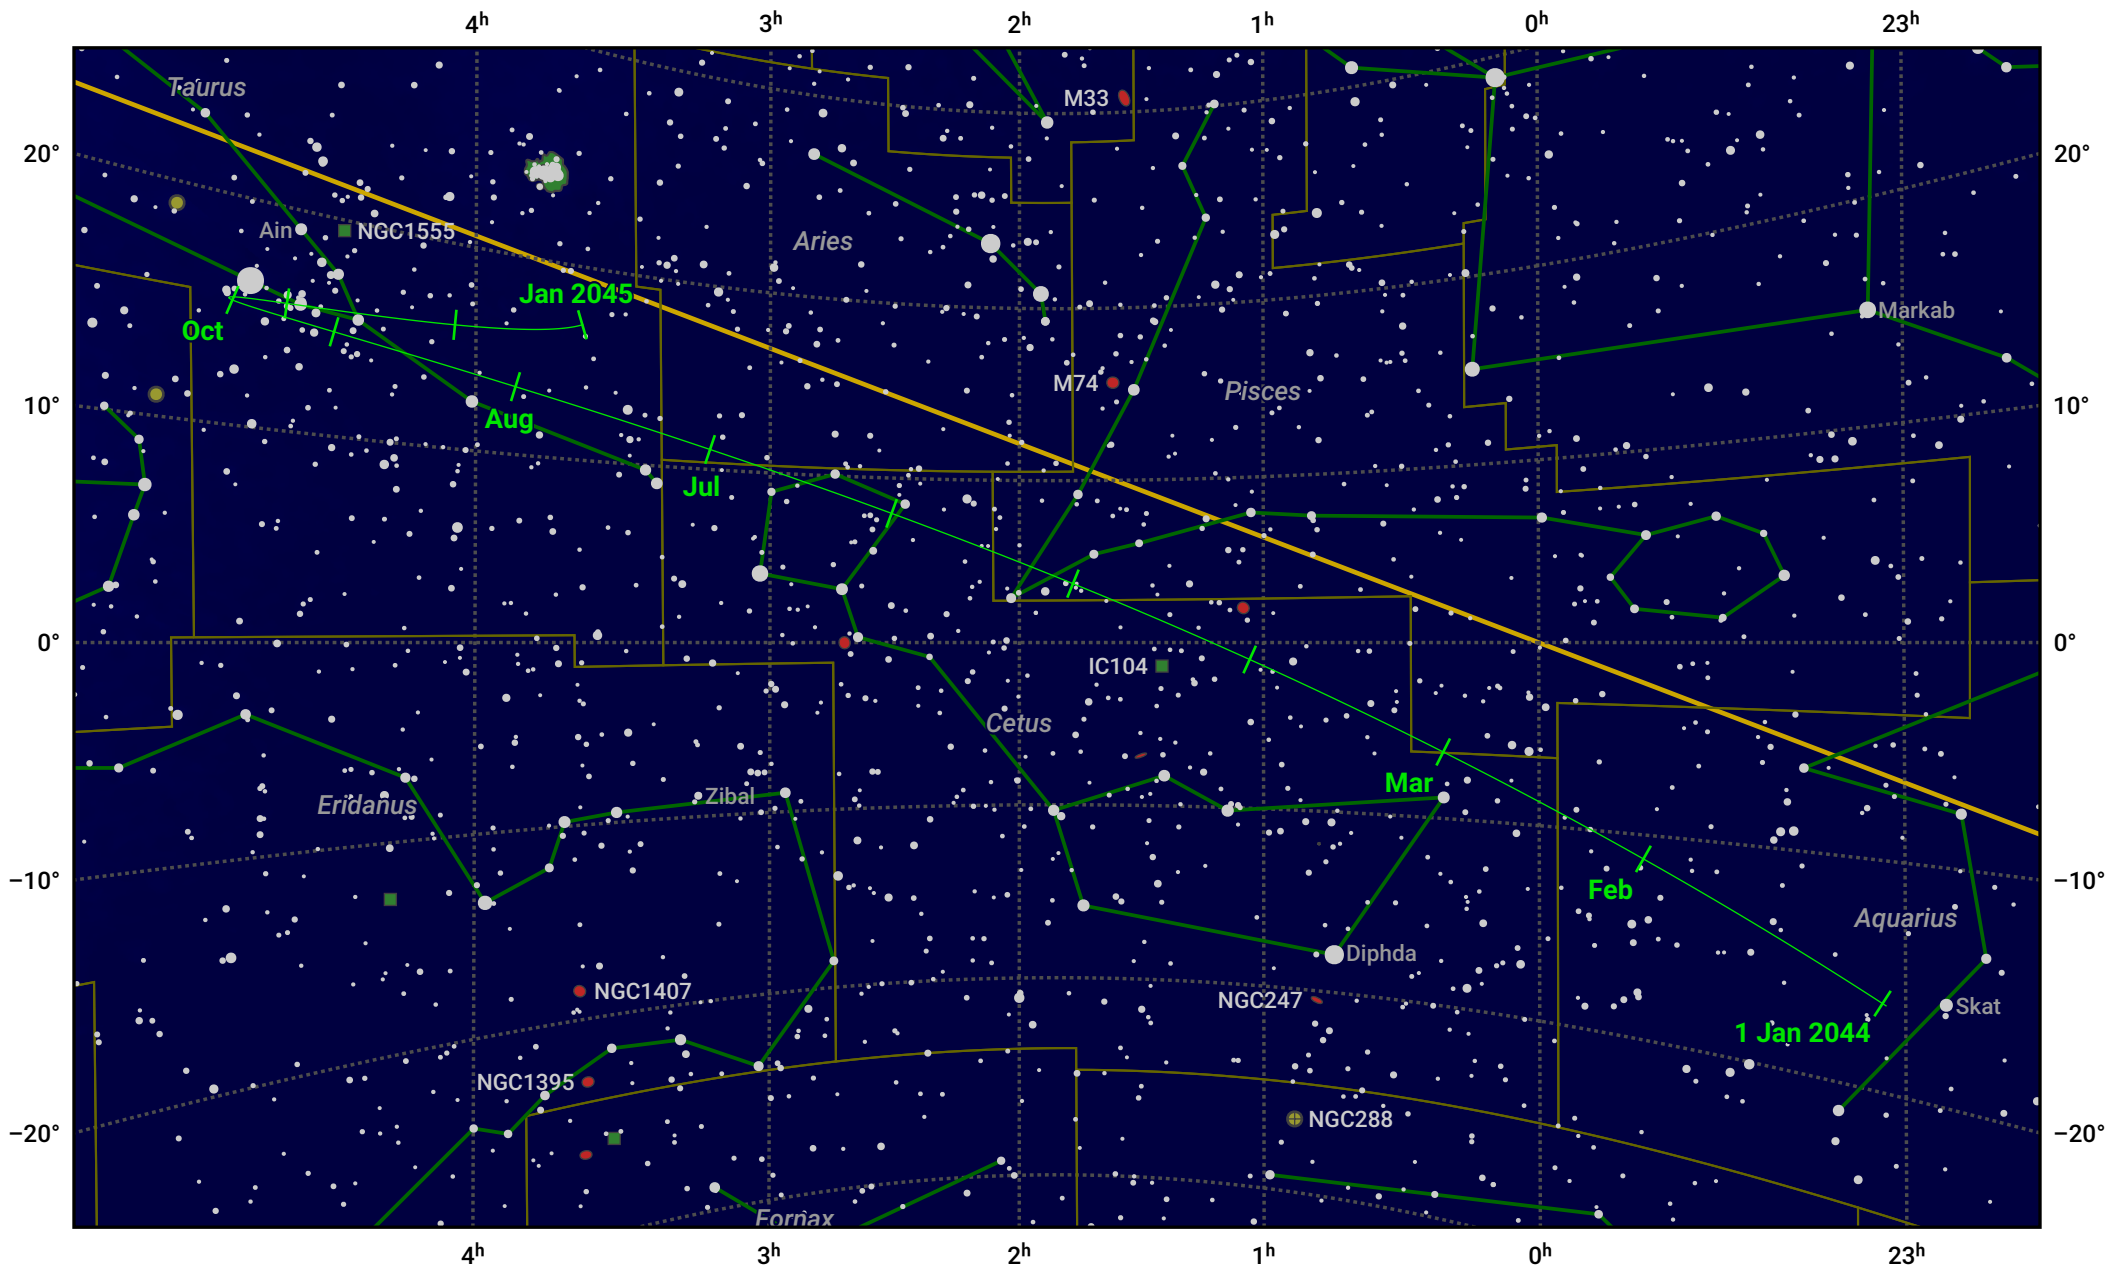

The path of Ceres in 2024

© Dominic Ford 2011–2024. Date markers placed at midnight UTC. Downloaded from <https://in-the-sky.org>

Magnitude scale: ● 7.0 ● 6.0 ● 5.0 ● 4.0 ● 3.0 ● 2.0 ● 1.0 ● 0.0

— Ecliptic Plane

● Galaxy ■ Bright nebula ● Open cluster ⊕ Globular cluster

Date	Mag
2024 Jan 1	9.2
2024 Apr 1	8.9
2024 Jul 1	9.2
2024 Oct 1	8.2
2024 Oct 3	8.2
2024 Nov 17	7.2
2025 Jan 1	7.8