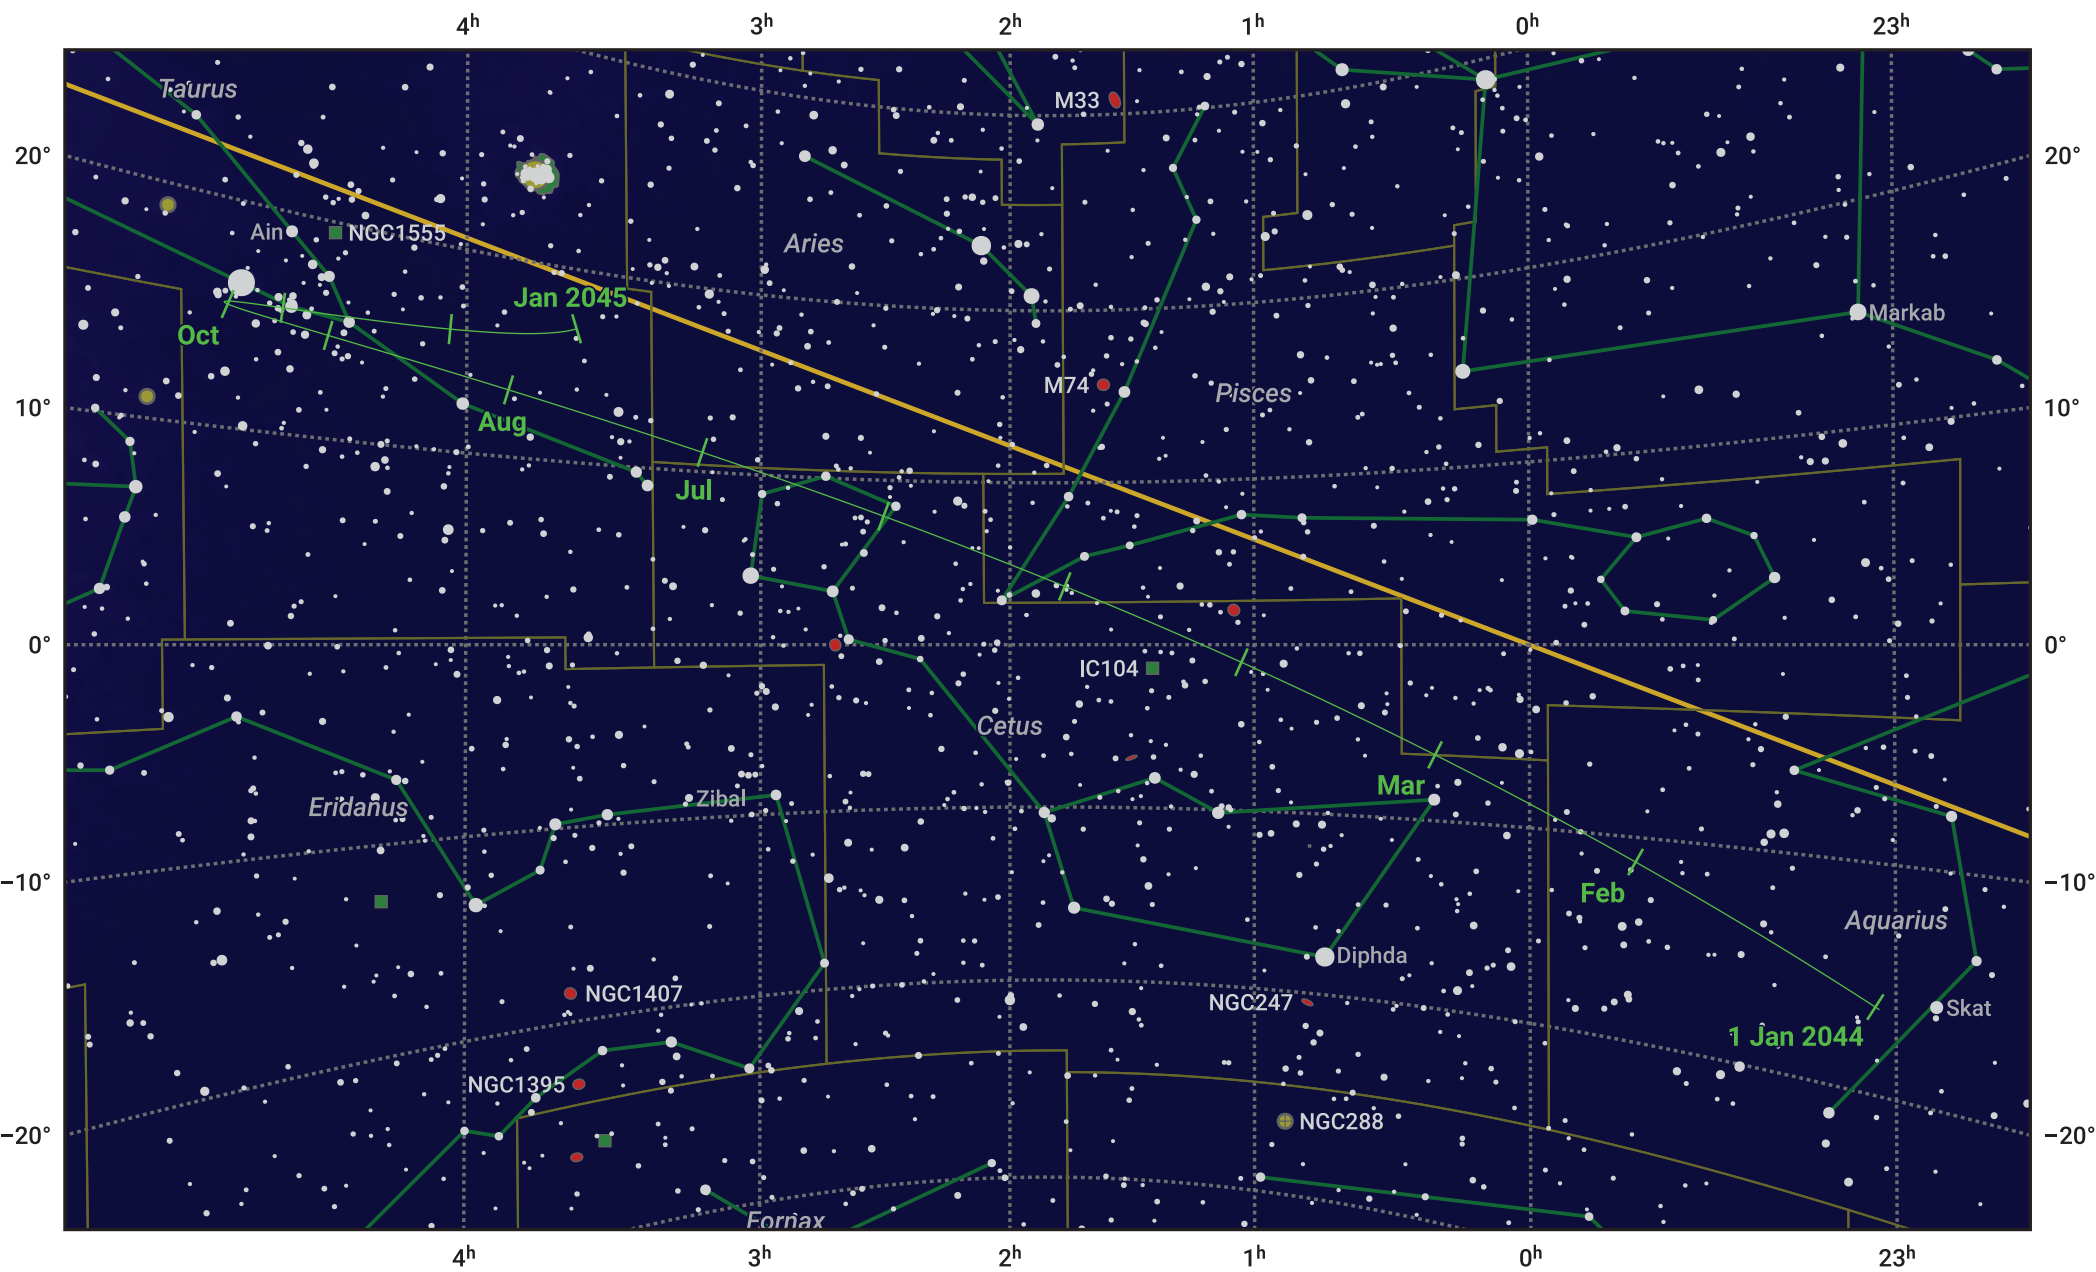

# The path of Ceres in 2044

© Dominic Ford 2011–2023. Date markers placed at midnight UTC. Downloaded from <https://in-the-sky.org>

Magnitude scale:    • 7.0    • 6.0    • 5.0    • 4.0    • 3.0    • 2.0    • 1.0    • 0.0

— Ecliptic Plane

- Galaxy
- Bright nebula
- Open cluster
- ⊕ Globular cluster

Date	Mag
2044 Jan 1	9.2
2044 Apr 1	8.9
2044 Jul 1	9.1
2044 Oct 1	8.2
2044 Oct 3	8.2
2044 Nov 17	7.2
2045 Jan 1	7.7