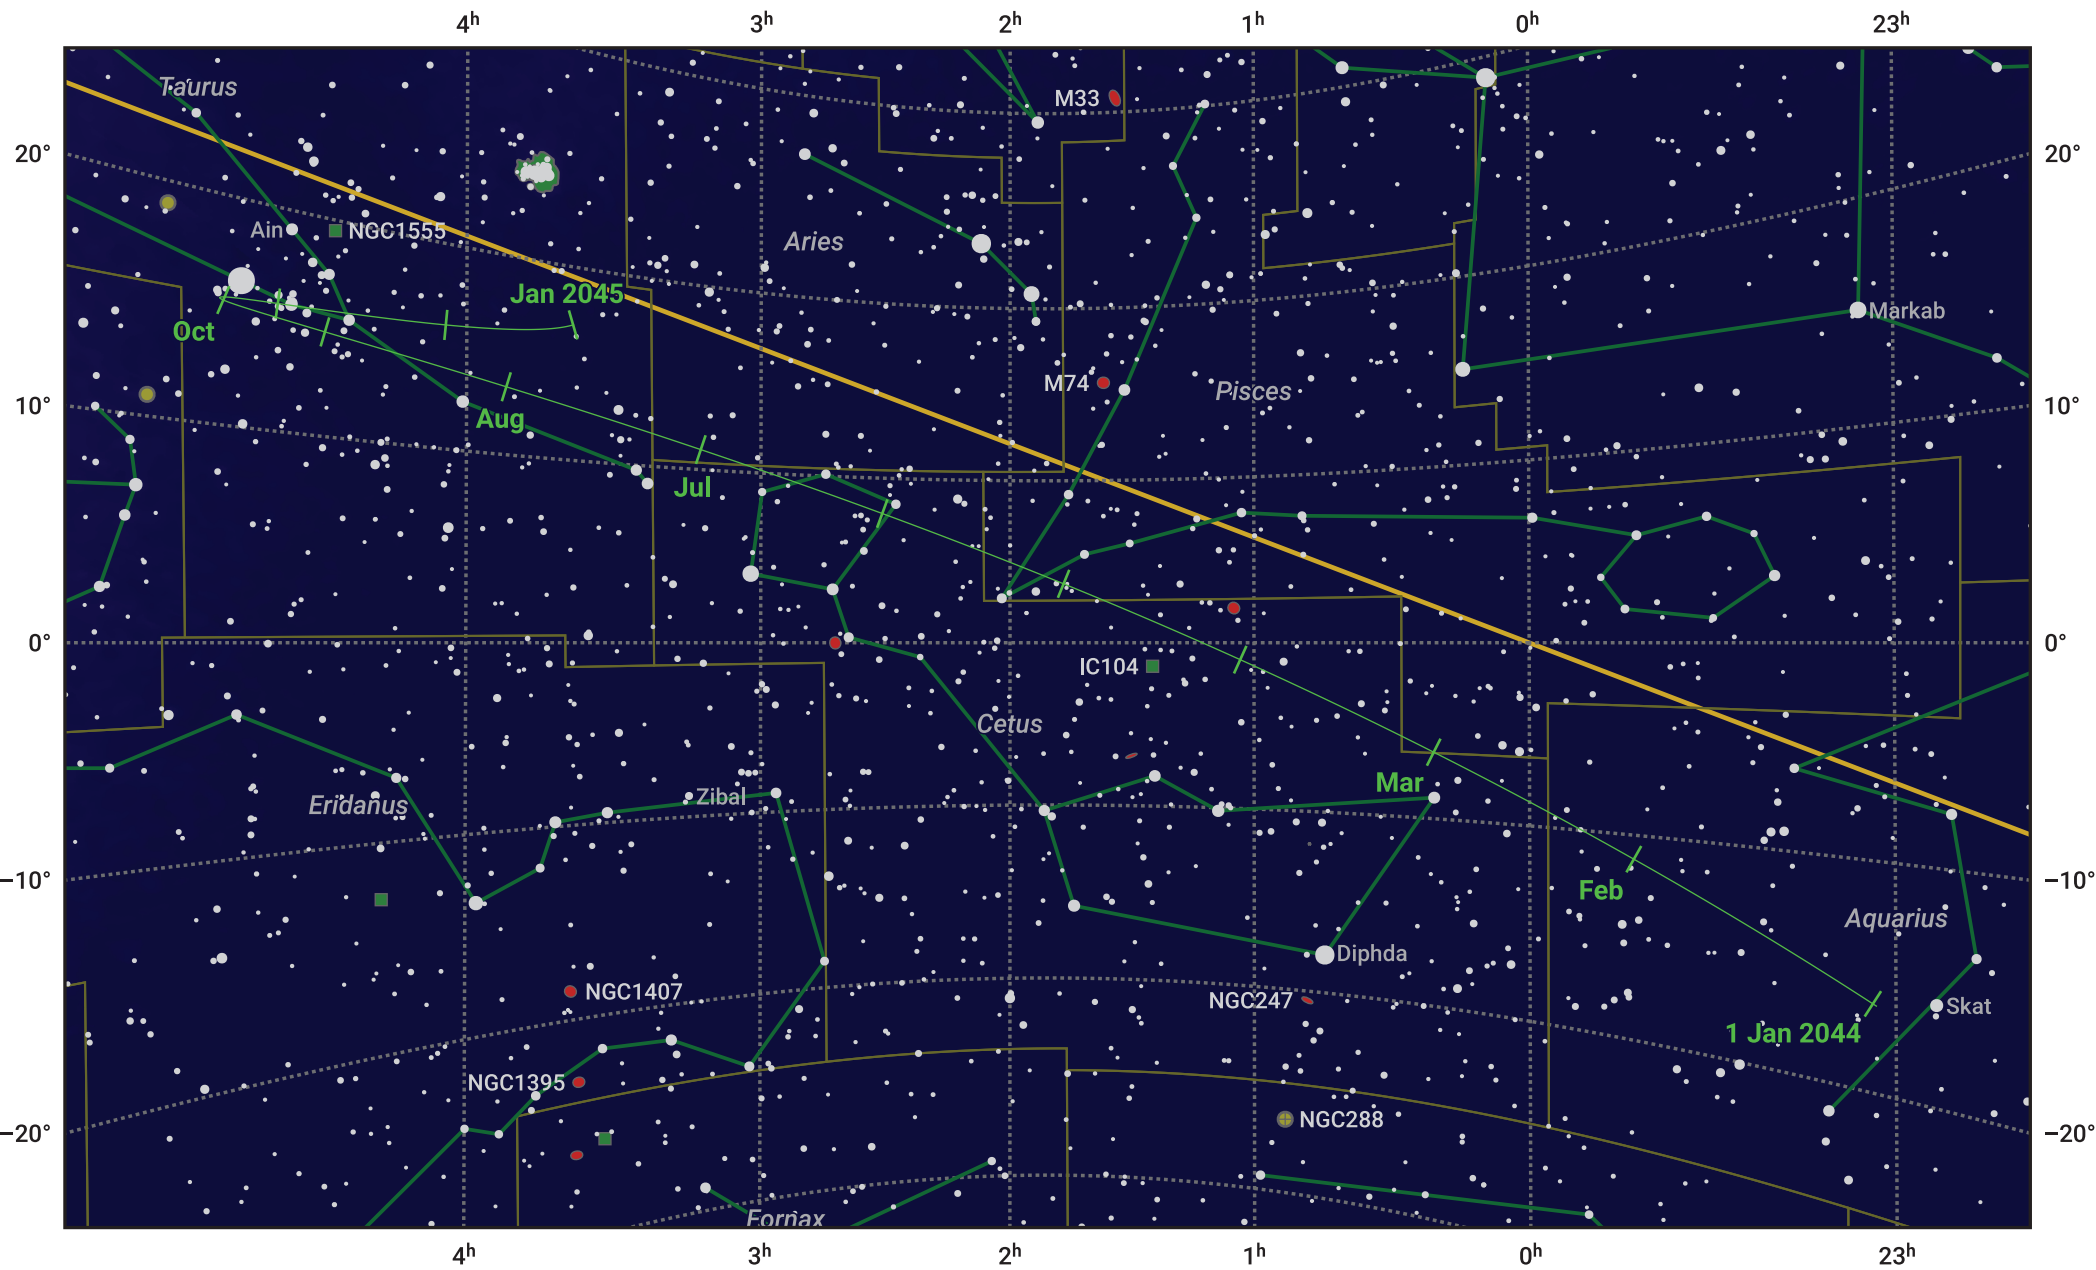

The path of Ceres in 2044

© Dominic Ford 2011–2024. Date markers placed at midnight UTC. Downloaded from <https://in-the-sky.org>

Magnitude scale: -7.0 -6.0 -5.0 -4.0 -3.0 -2.0 -1.0 0.0

— Ecliptic Plane

■ Galaxy
 ■ Bright nebula
 ● Open cluster
 ⊕ Globular cluster

Date	Mag
2044 Jan 1	9.2
2044 Apr 1	8.9
2044 Jul 1	9.2
2044 Oct 1	8.2
2044 Oct 3	8.2
2044 Nov 17	7.2
2045 Jan 1	7.8