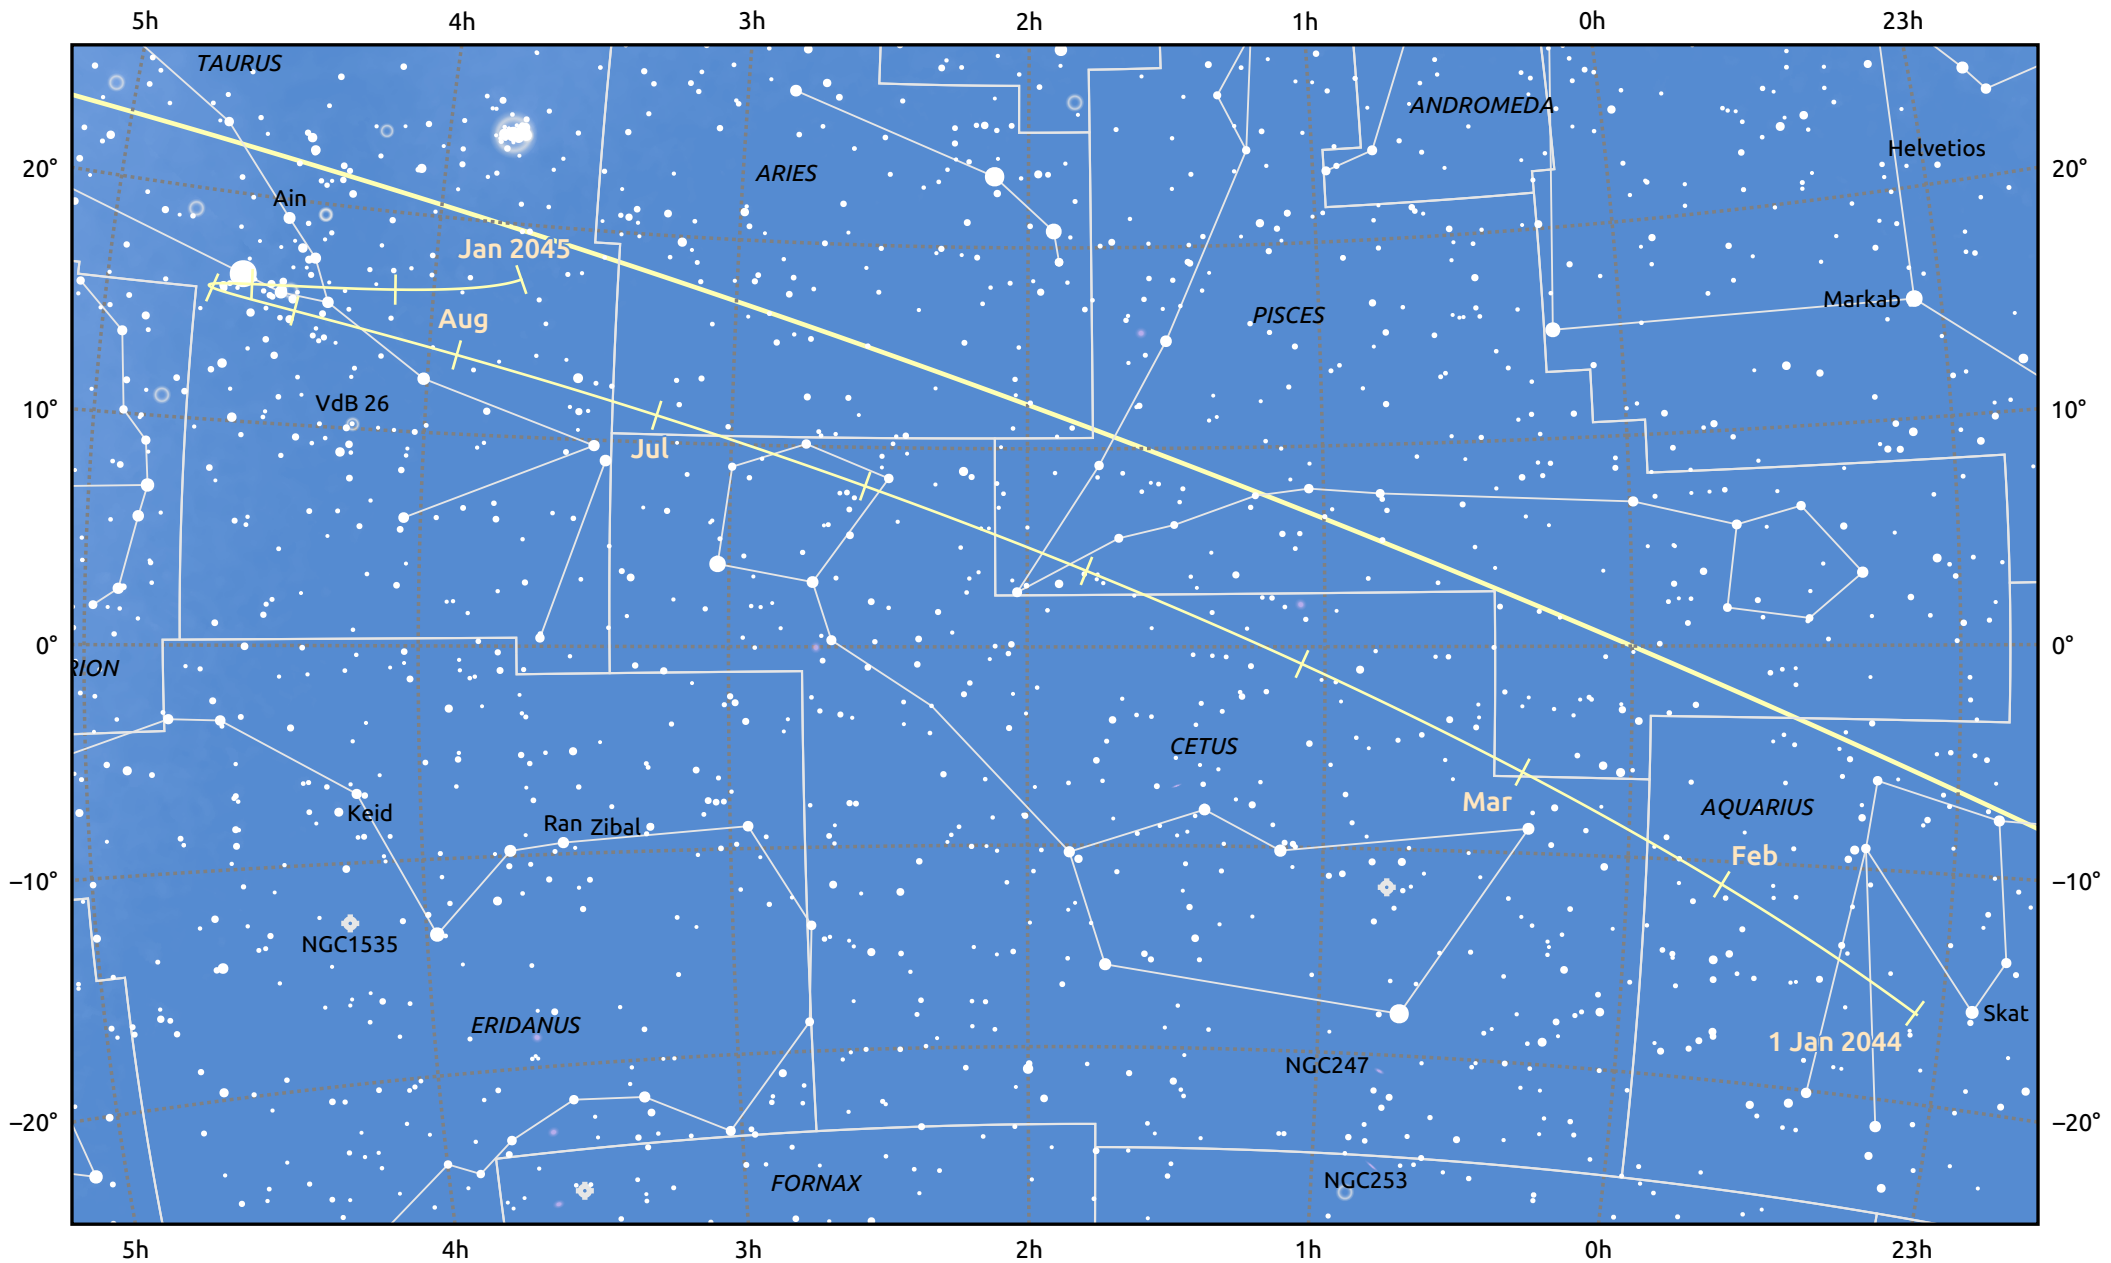

The path of Ceres in 2024

© Dominic Ford 2011–2025. Date markers placed at midnight UTC. Downloaded from <https://in-the-sky.org>

Magnitude scale: ● 7.0 ● 6.0 ● 5.0 ● 4.0 ● 3.0 ● 2.0 ● 1.0 ● 0.0

— Ecliptic Plane

◆ Galaxy ○ Bright nebula ○ Open cluster ○ Globular cluster ◆ Planetary nebula

Date	Mag
2024 Jan 1	9.2
2024 Apr 1	8.9
2024 Jul 1	9.1
2024 Oct 1	8.2
2024 Oct 4	8.2
2024 Nov 18	7.2
2025 Jan 1	7.7