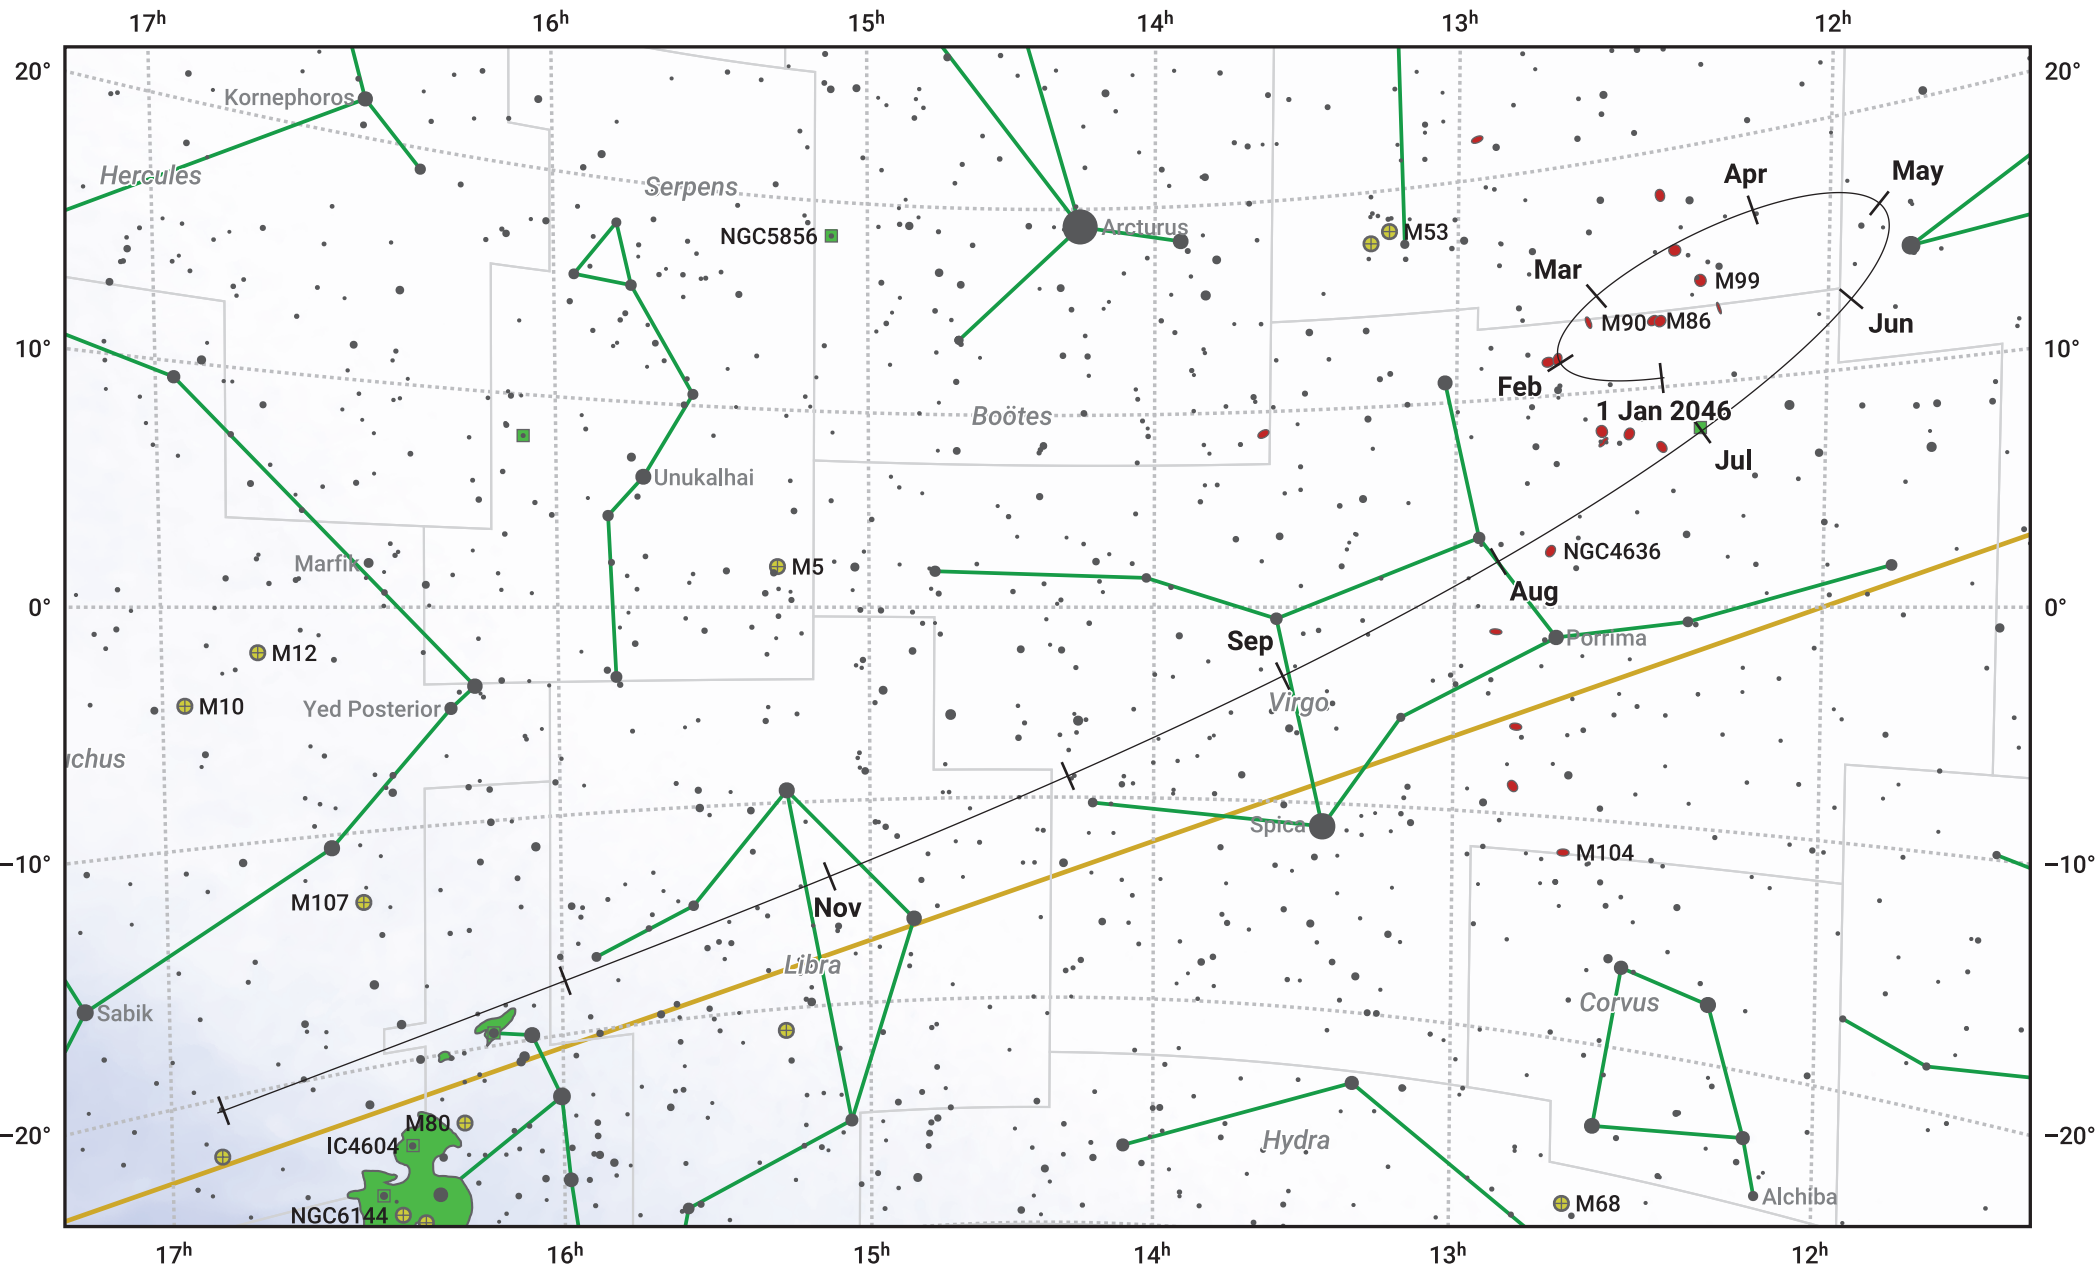

The path of Ceres in 2046

© Dominic Ford 2011–2024. Date markers placed at midnight UTC. Downloaded from <https://in-the-sky.org>

Magnitude scale: · 7.0 · 6.0 · 5.0 · 4.0 · 3.0 · 2.0 ● 1.0 ● 0.0

— Ecliptic Plane

● Galaxy ■ Bright nebula ● Open cluster ⊕ Globular cluster

Date	Mag
2046 Jan 1	8.2
2046 Feb 26	7.2
2046 Apr 1	7.0
2046 Jun 2	8.2
2046 Jul 1	8.5
2046 Oct 1	8.9
2047 Jan 1	8.9