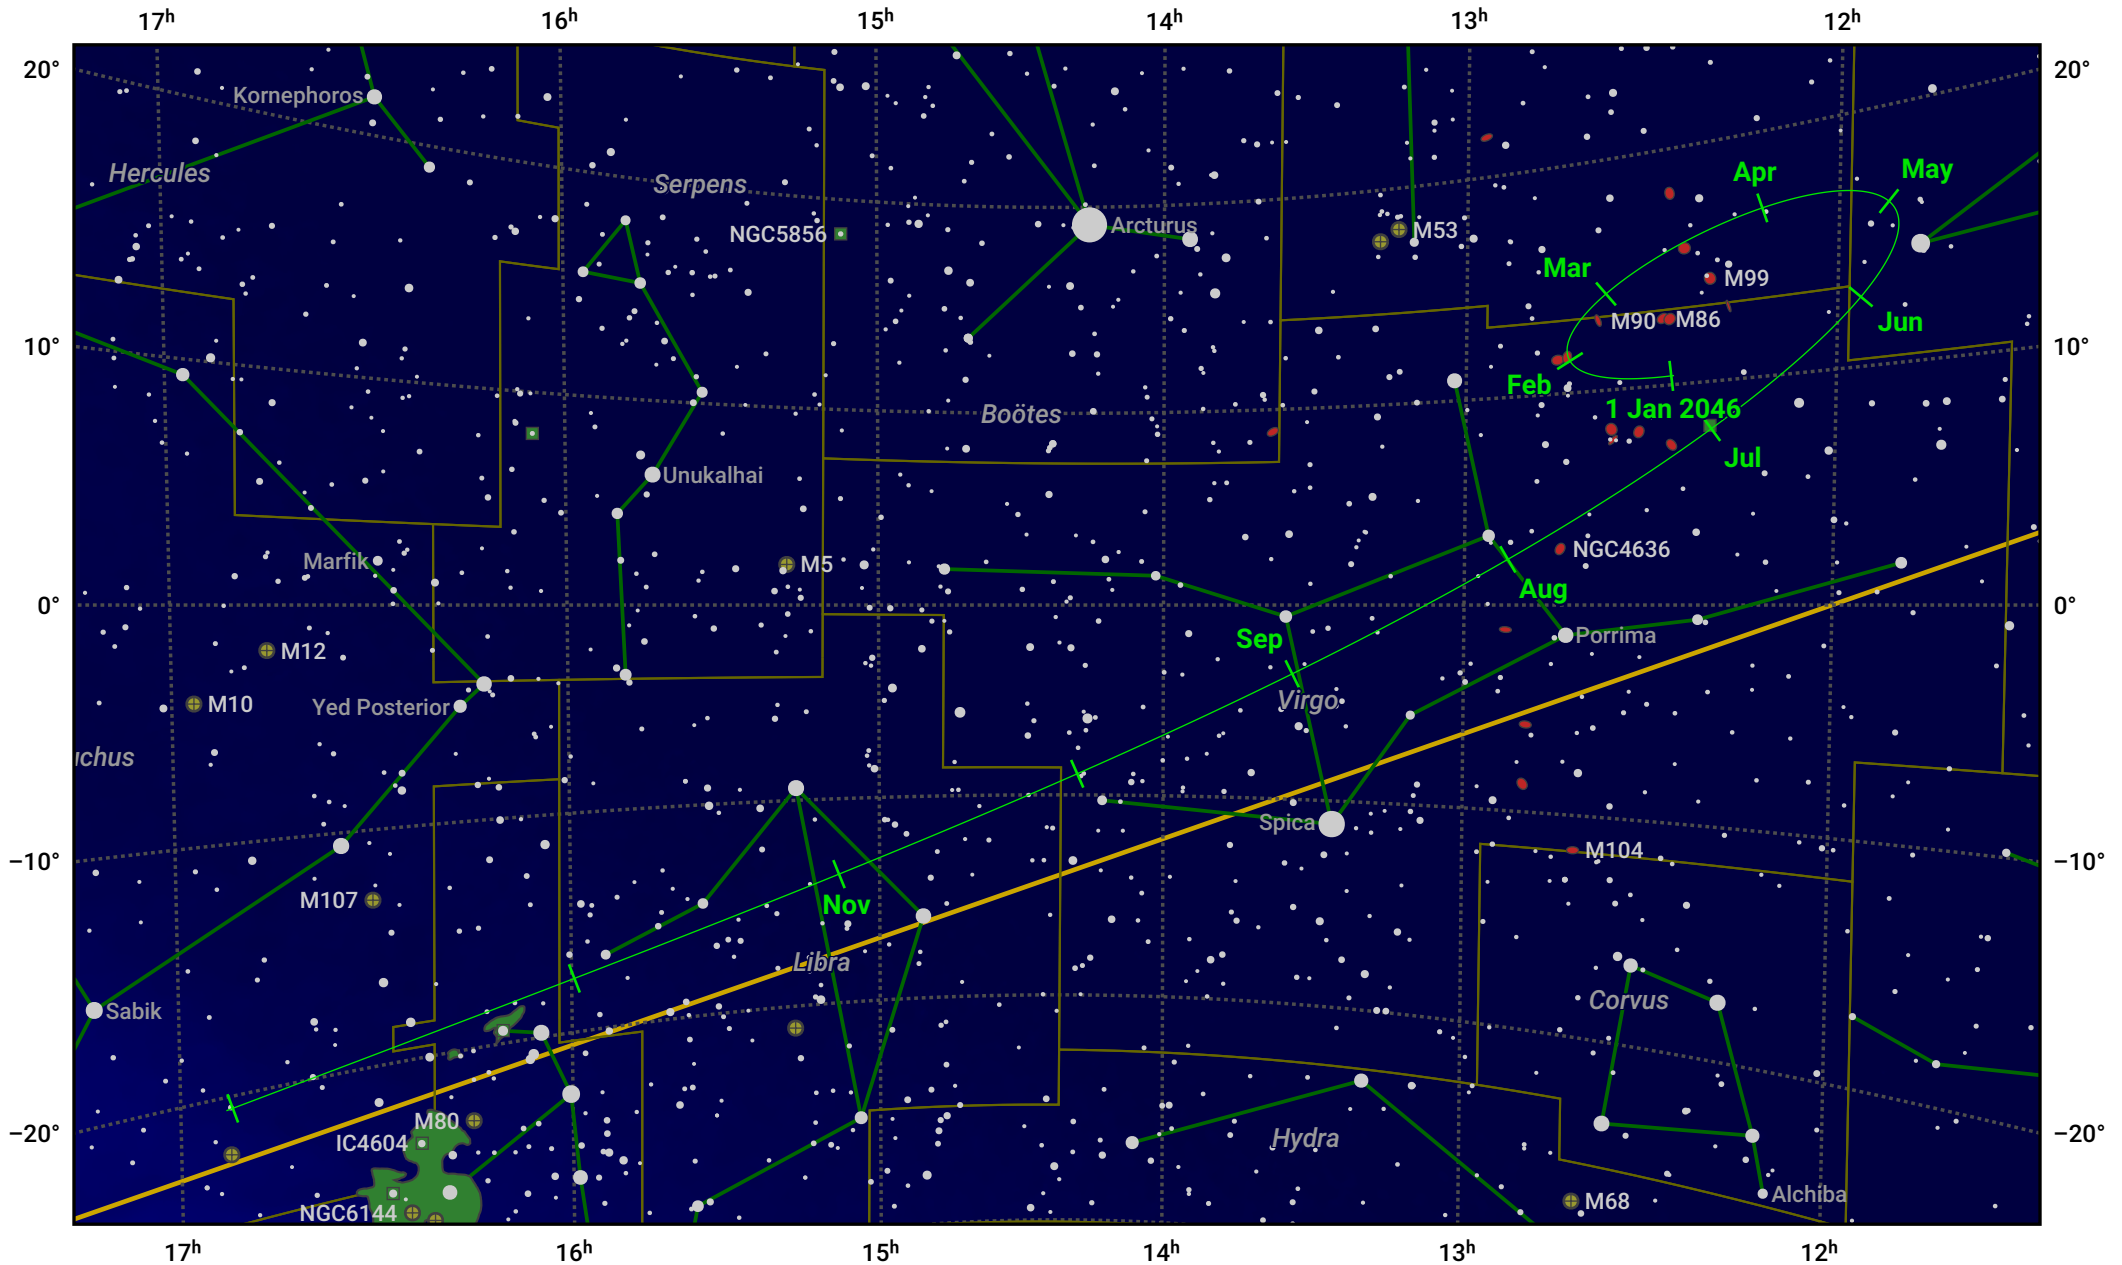

# The path of Ceres in 2046

© Dominic Ford 2011–2024. Date markers placed at midnight UTC. Downloaded from <https://in-the-sky.org>

Magnitude scale: · 7.0 · 6.0 · 5.0 · 4.0 · 3.0 ● 2.0 ● 1.0 ● 0.0

— Ecliptic Plane

● Galaxy ■ Bright nebula ● Open cluster ● Globular cluster

Date	Mag
2046 Jan 1	8.2
2046 Feb 26	7.2
2046 Apr 1	7.0
2046 Jun 2	8.2
2046 Jul 1	8.5
2046 Oct 1	8.9
2047 Jan 1	8.9