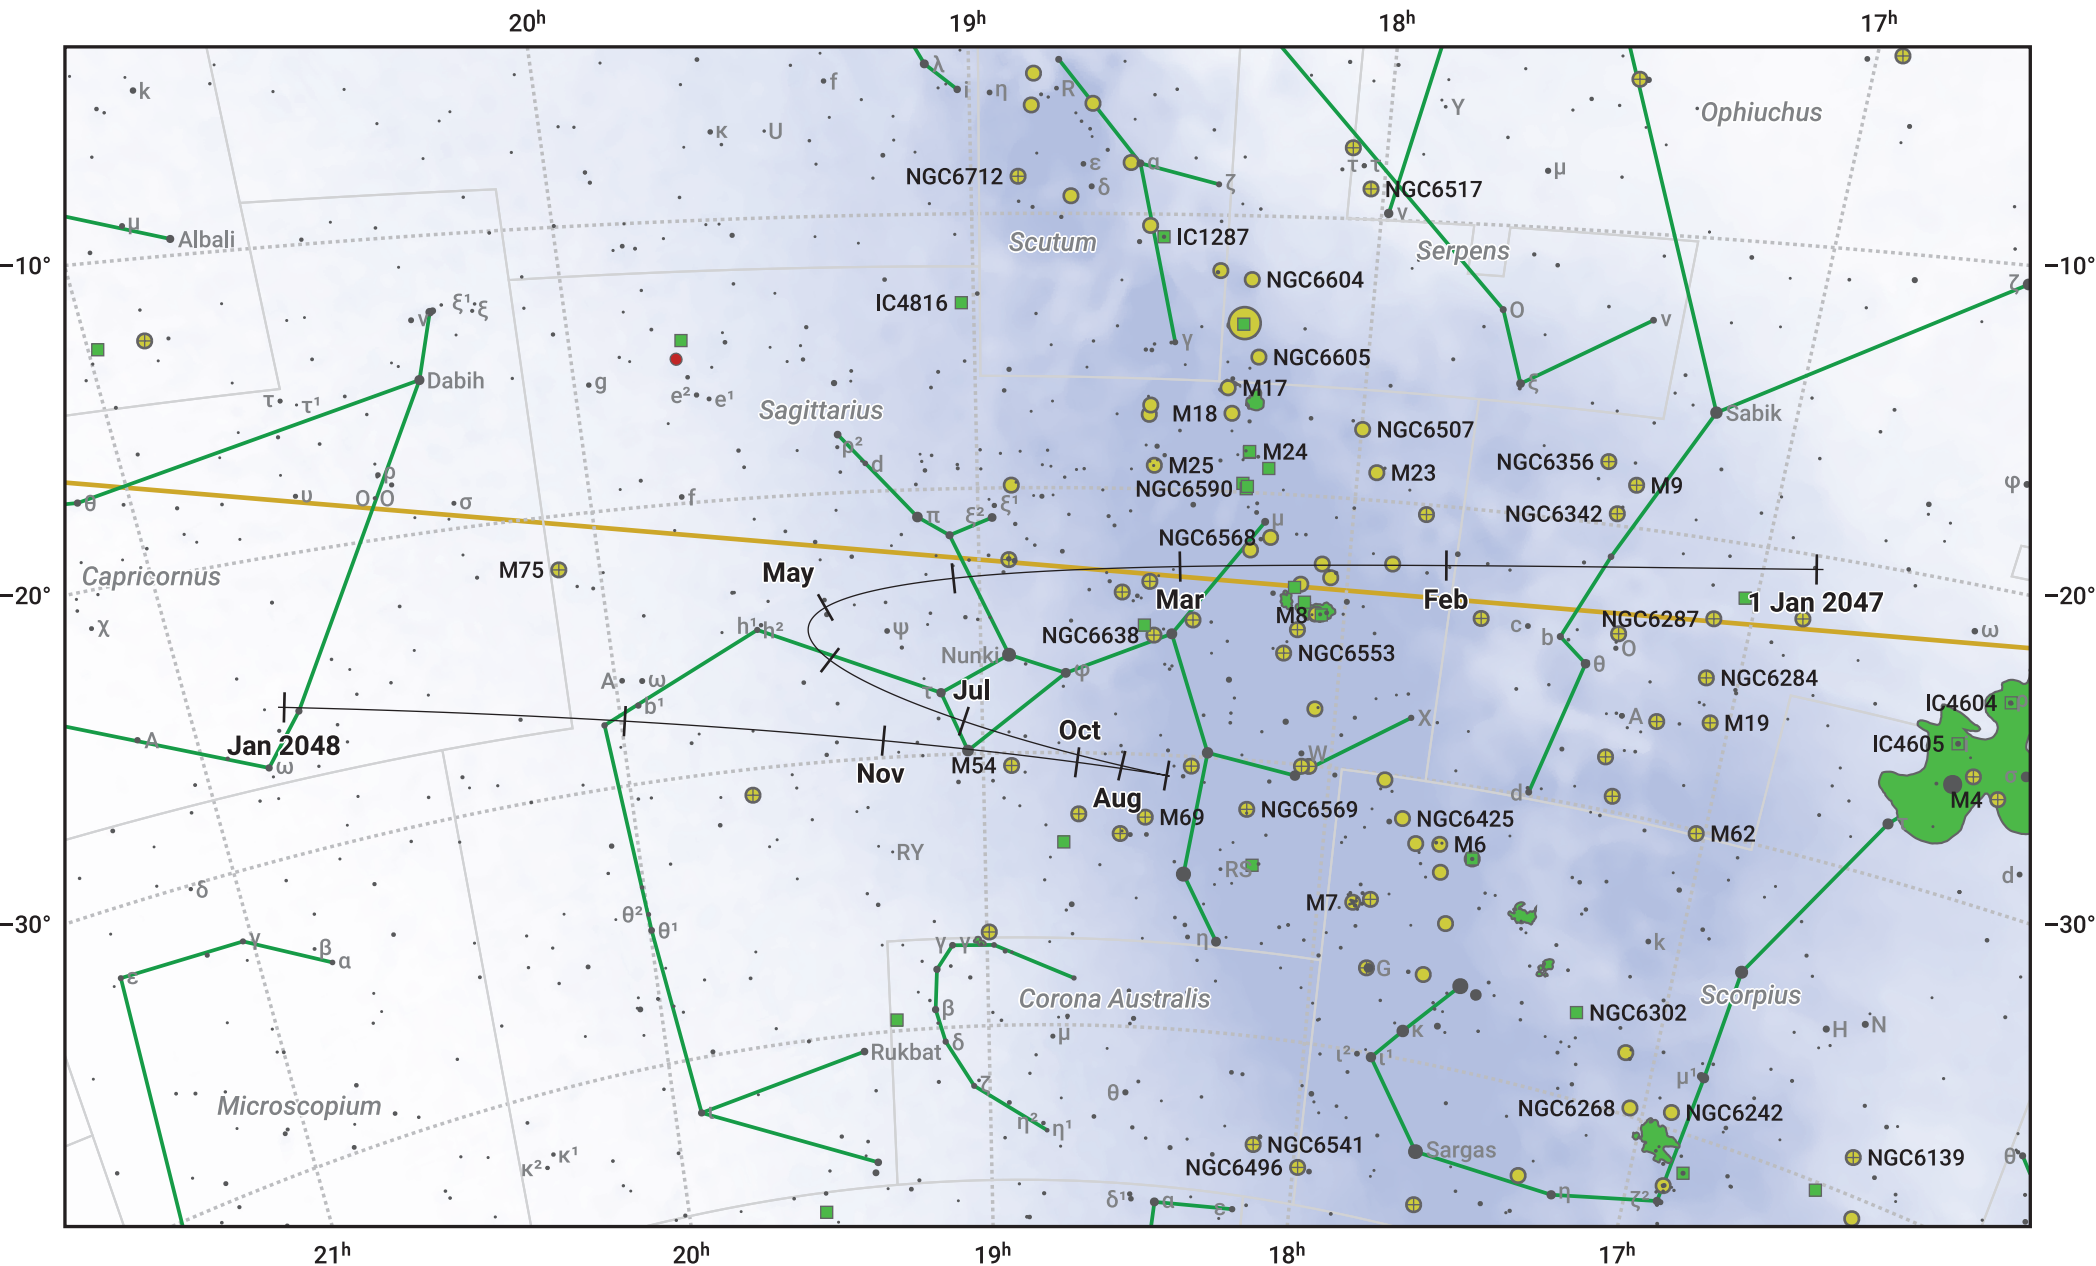

# The path of Ceres in 2047

© Dominic Ford 2011–2024. Date markers placed at midnight UTC. Downloaded from <https://in-the-sky.org>

Magnitude scale: ● 7.0 ● 6.0 ● 5.0 ● 4.0 ● 3.0 ● 2.0 ● 1.0

— Ecliptic Plane

● Galaxy    ■ Bright nebula    ● Open cluster    ⊕ Globular cluster

Date	Mag
2047 Jan 1	8.9
2047 Apr 1	8.8
2047 Jun 1	7.9
2047 Jul 1	7.3
2047 Oct 1	8.9
2047 Oct 7	8.9
2048 Jan 1	9.2