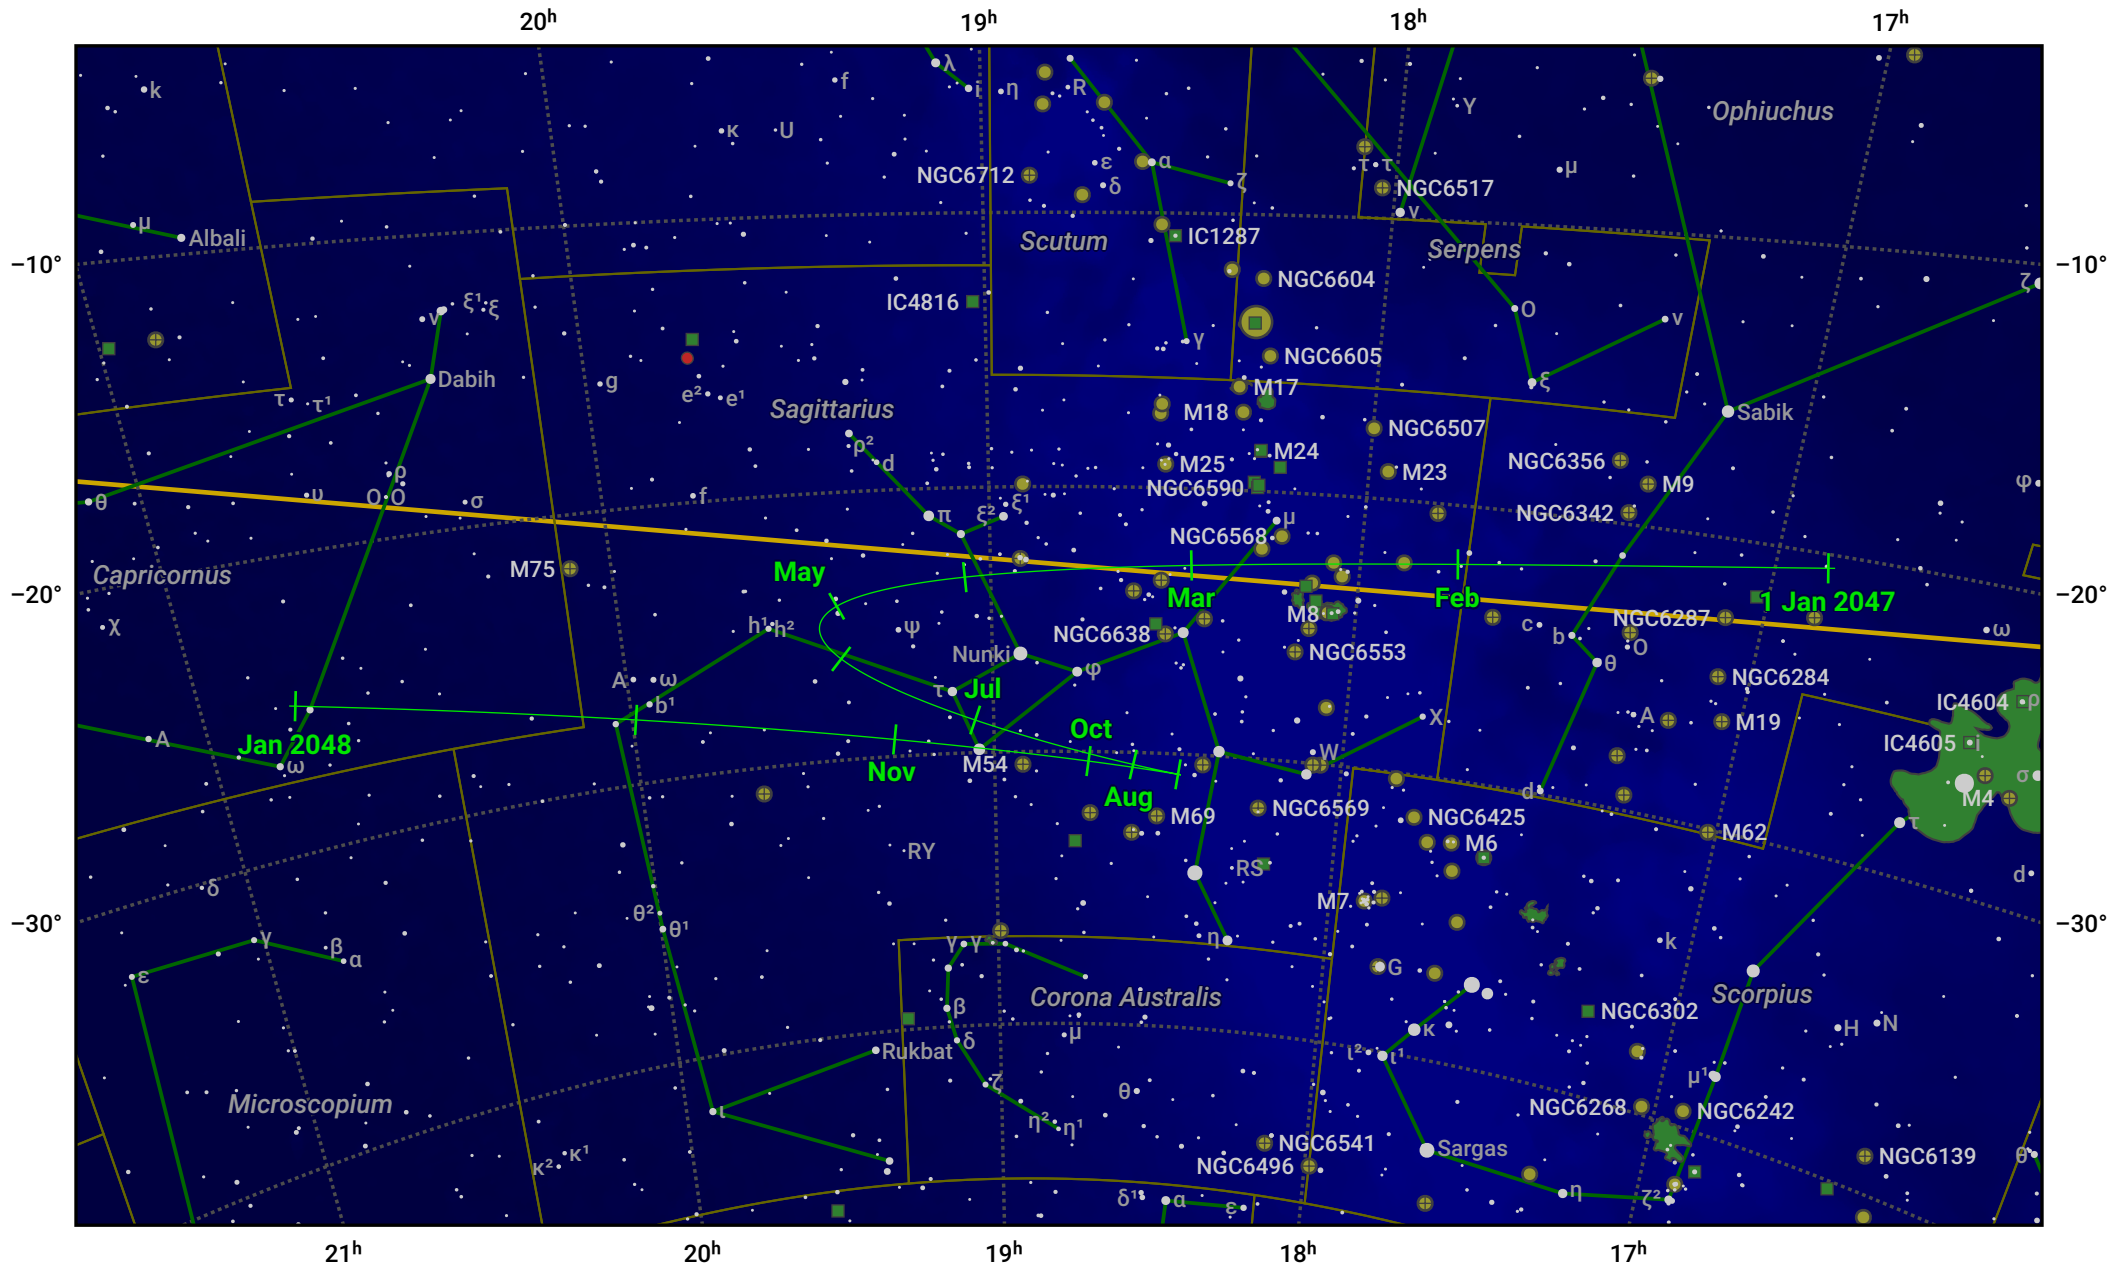

The path of Ceres in 2047

© Dominic Ford 2011–2024. Date markers placed at midnight UTC. Downloaded from <https://in-the-sky.org>

Magnitude scale: ● 7.0 ● 6.0 ● 5.0 ● 4.0 ● 3.0 ● 2.0 ● 1.0

— Ecliptic Plane

● Galaxy ■ Bright nebula ● Open cluster ⊕ Globular cluster

Date	Mag
2047 Jan 1	8.9
2047 Apr 1	8.8
2047 Jun 1	7.9
2047 Jul 1	7.3
2047 Oct 1	8.9
2047 Oct 7	8.9
2048 Jan 1	9.2