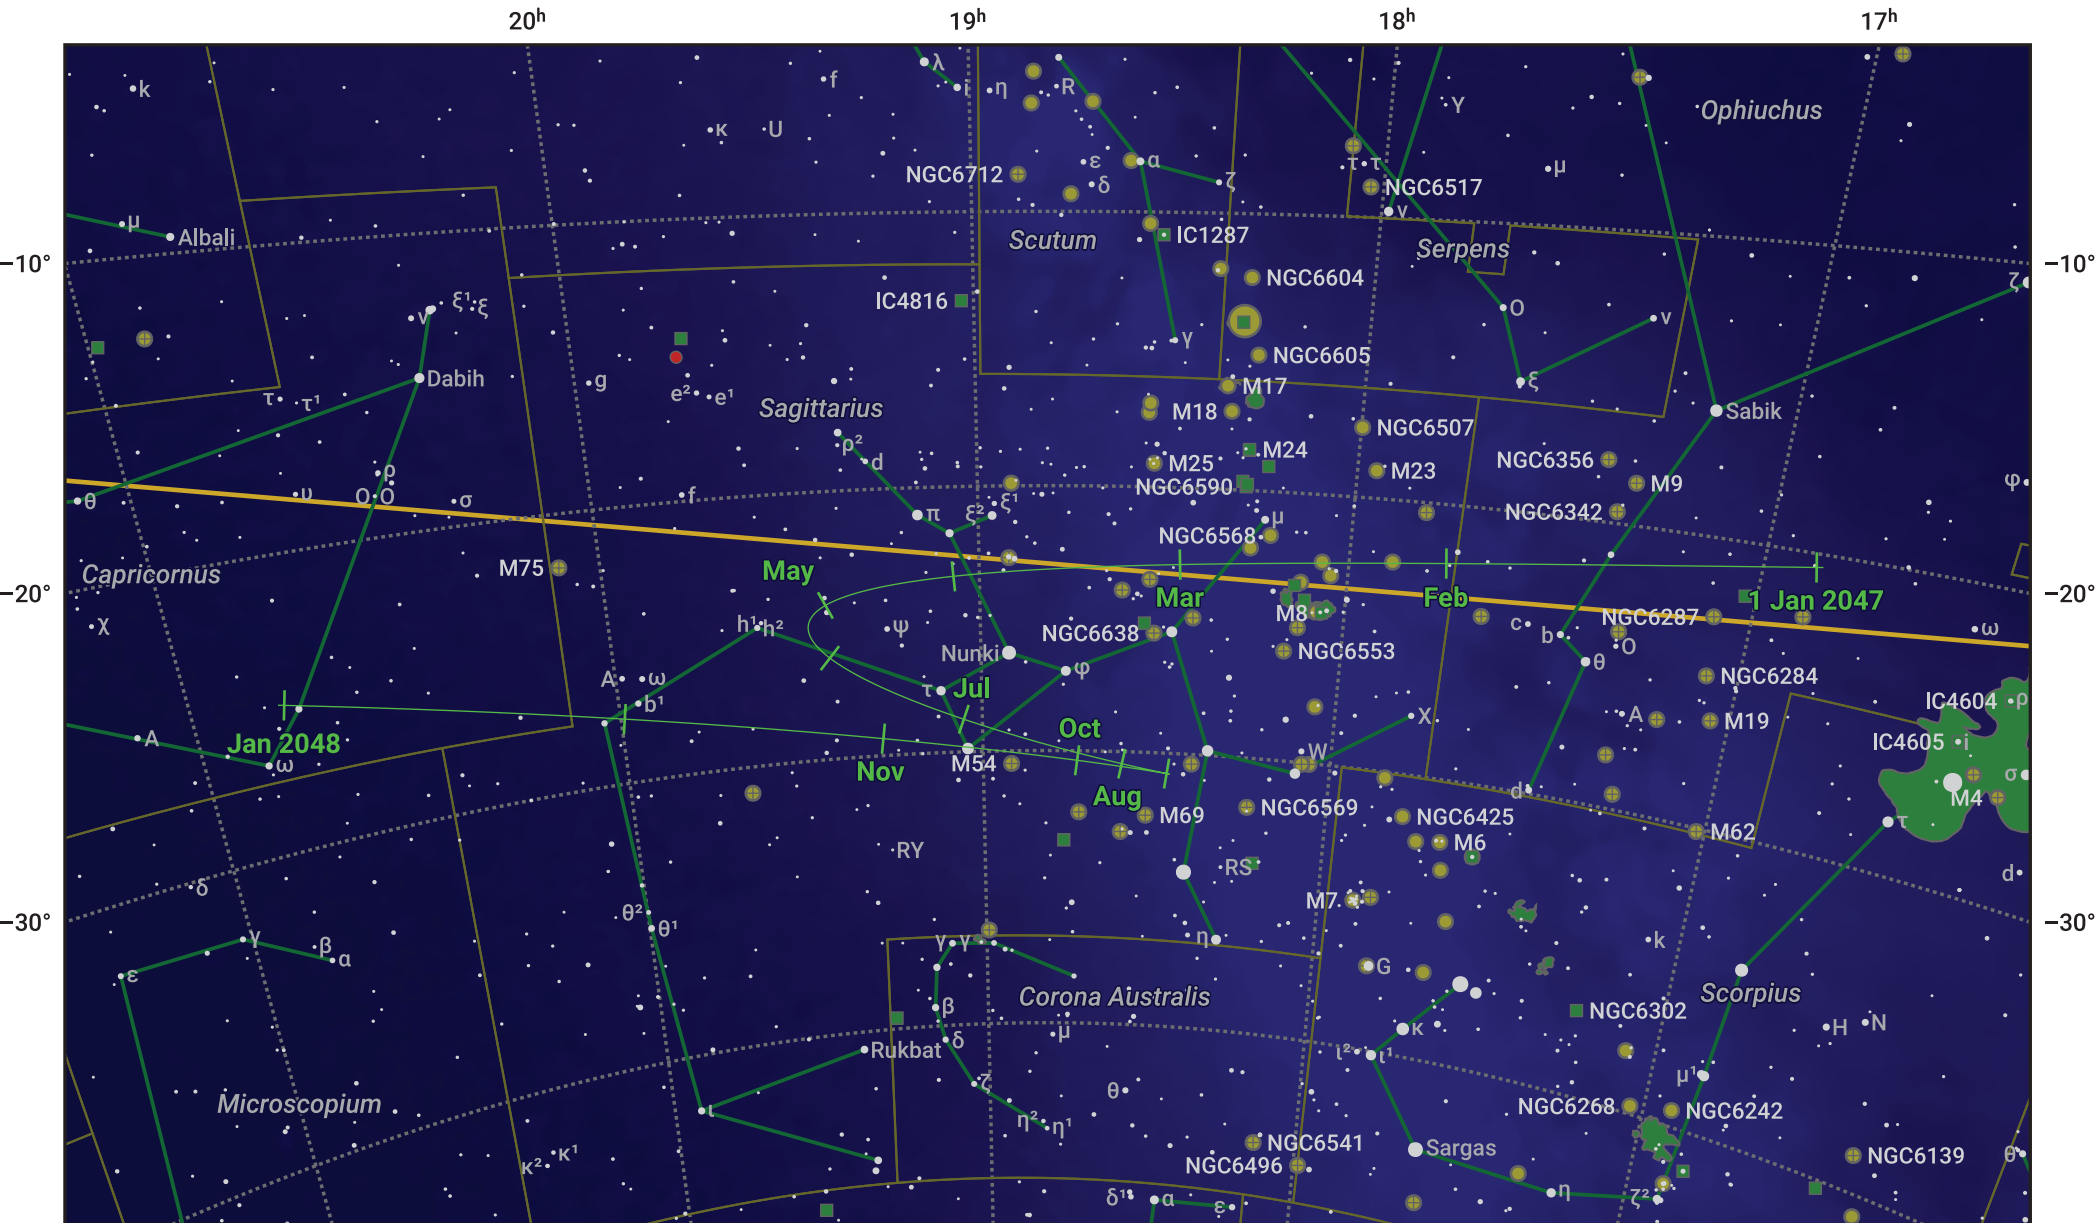

The path of Ceres in 2047

© Dominic Ford 2011–2024. Date markers placed at midnight UTC. Downloaded from <https://in-the-sky.org>

Magnitude scale: ● 7.0 ● 6.0 ● 5.0 ● 4.0 ● 3.0 ● 2.0 ● 1.0

— Ecliptic Plane

● Galaxy ● Bright nebula ● Open cluster ● Globular cluster

Date	Mag
2047 Jan 1	8.9
2047 Apr 1	8.8
2047 Jun 1	7.9
2047 Jul 1	7.3
2047 Oct 1	8.9
2047 Oct 7	8.9
2048 Jan 1	9.2