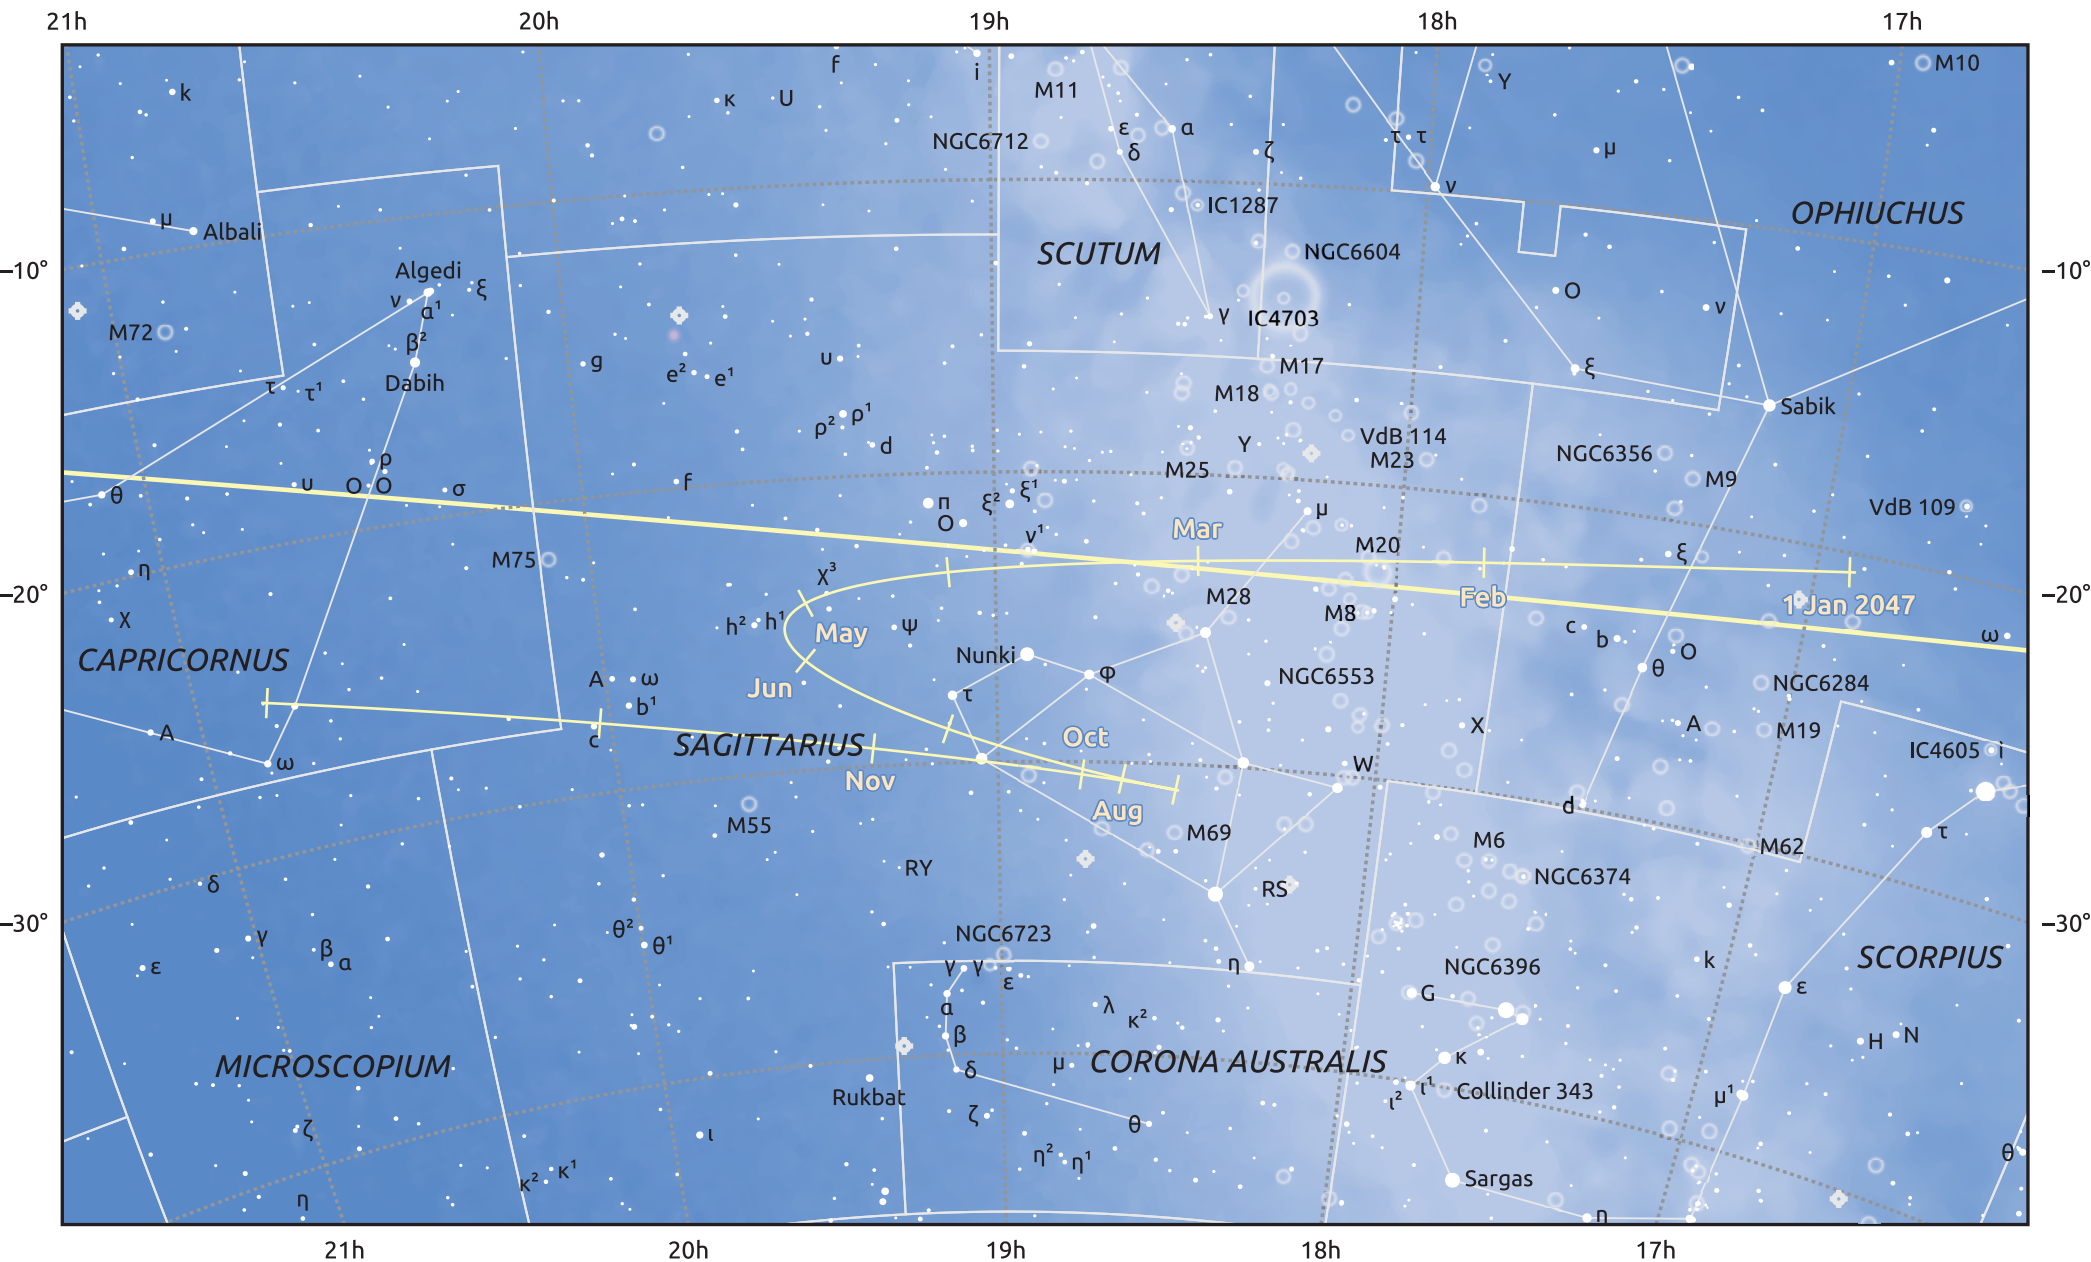

The path of Ceres in 2047

© Dominic Ford 2011–2025. Date markers placed at midnight UTC. Downloaded from <https://in-the-sky.org>

Magnitude scale: • 7.0 • 6.0 • 5.0 • 4.0 • 3.0 • 2.0 • 1.0

— Ecliptic Plane

◆ Galaxy
 ○ Bright nebula
 ○ Open cluster
 ○ Globular cluster
 ◆ Planetary nebula

Date	Mag
2047 Jan 1	8.9
2047 Apr 1	8.8
2047 Jun 2	7.9
2047 Jul 1	7.3
2047 Oct 1	8.9
2047 Oct 7	8.9
2048 Jan 1	9.2