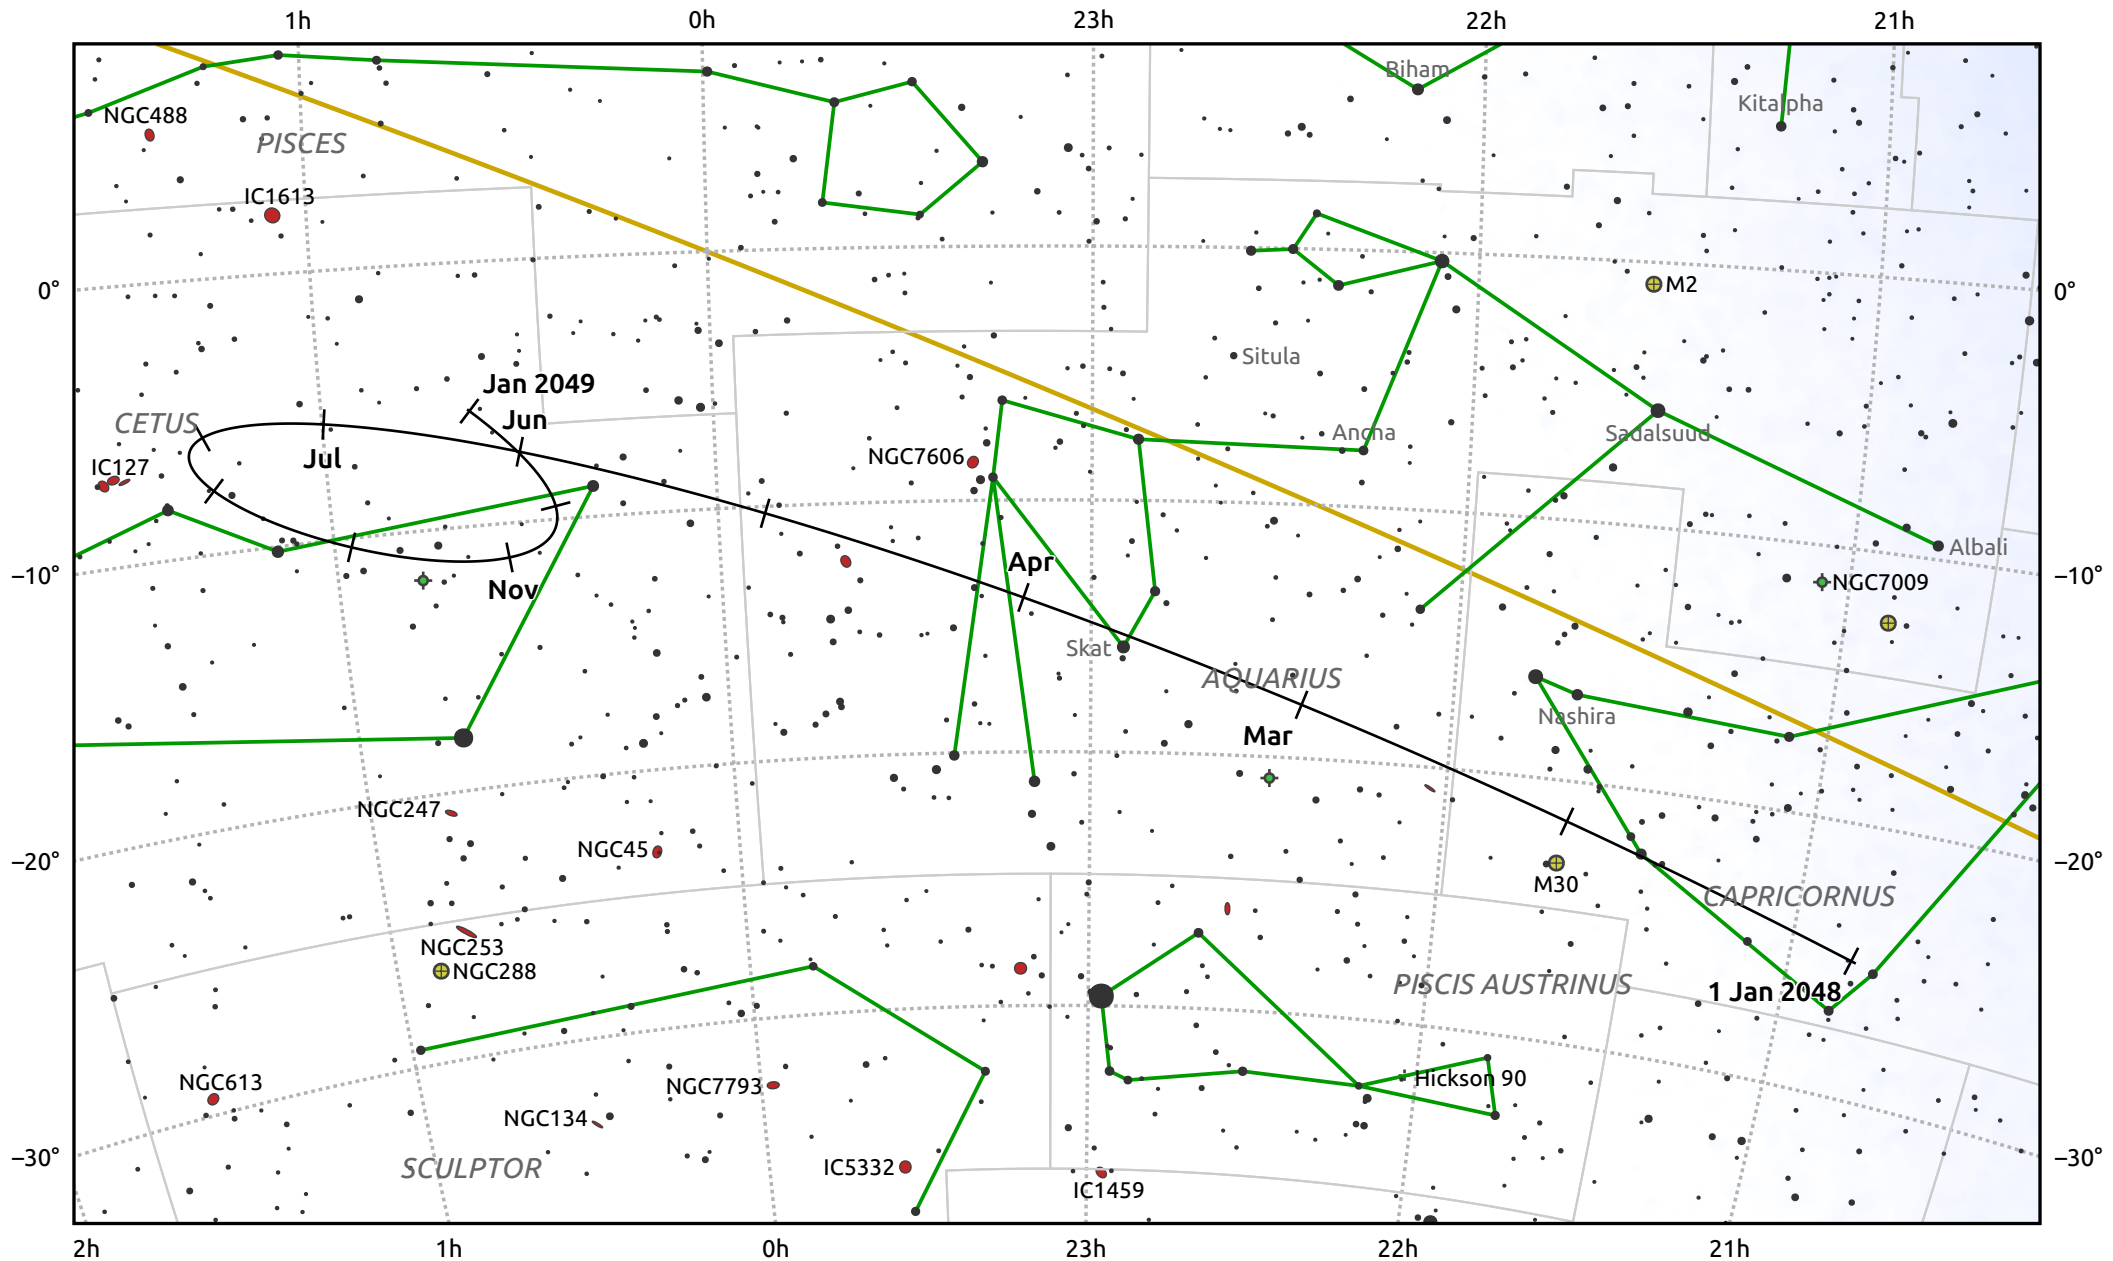

The path of Ceres in 2048

© Dominic Ford 2011–2025. Date markers placed at midnight UTC. Downloaded from <https://in-the-sky.org>

Magnitude scale: ● 7.0 ● 6.0 ● 5.0 ● 4.0 ● 3.0 ● 2.0 ● 1.0

— Ecliptic Plane

● Galaxy ■ Bright nebula ● Open cluster ⊕ Globular cluster ◆ Planetary nebula

Date	Mag
2048 Jan 1	9.2
2048 Apr 1	9.2
2048 Jul 1	9.0
2048 Aug 22	8.2
2048 Oct 1	7.6
2049 Jan 1	8.9