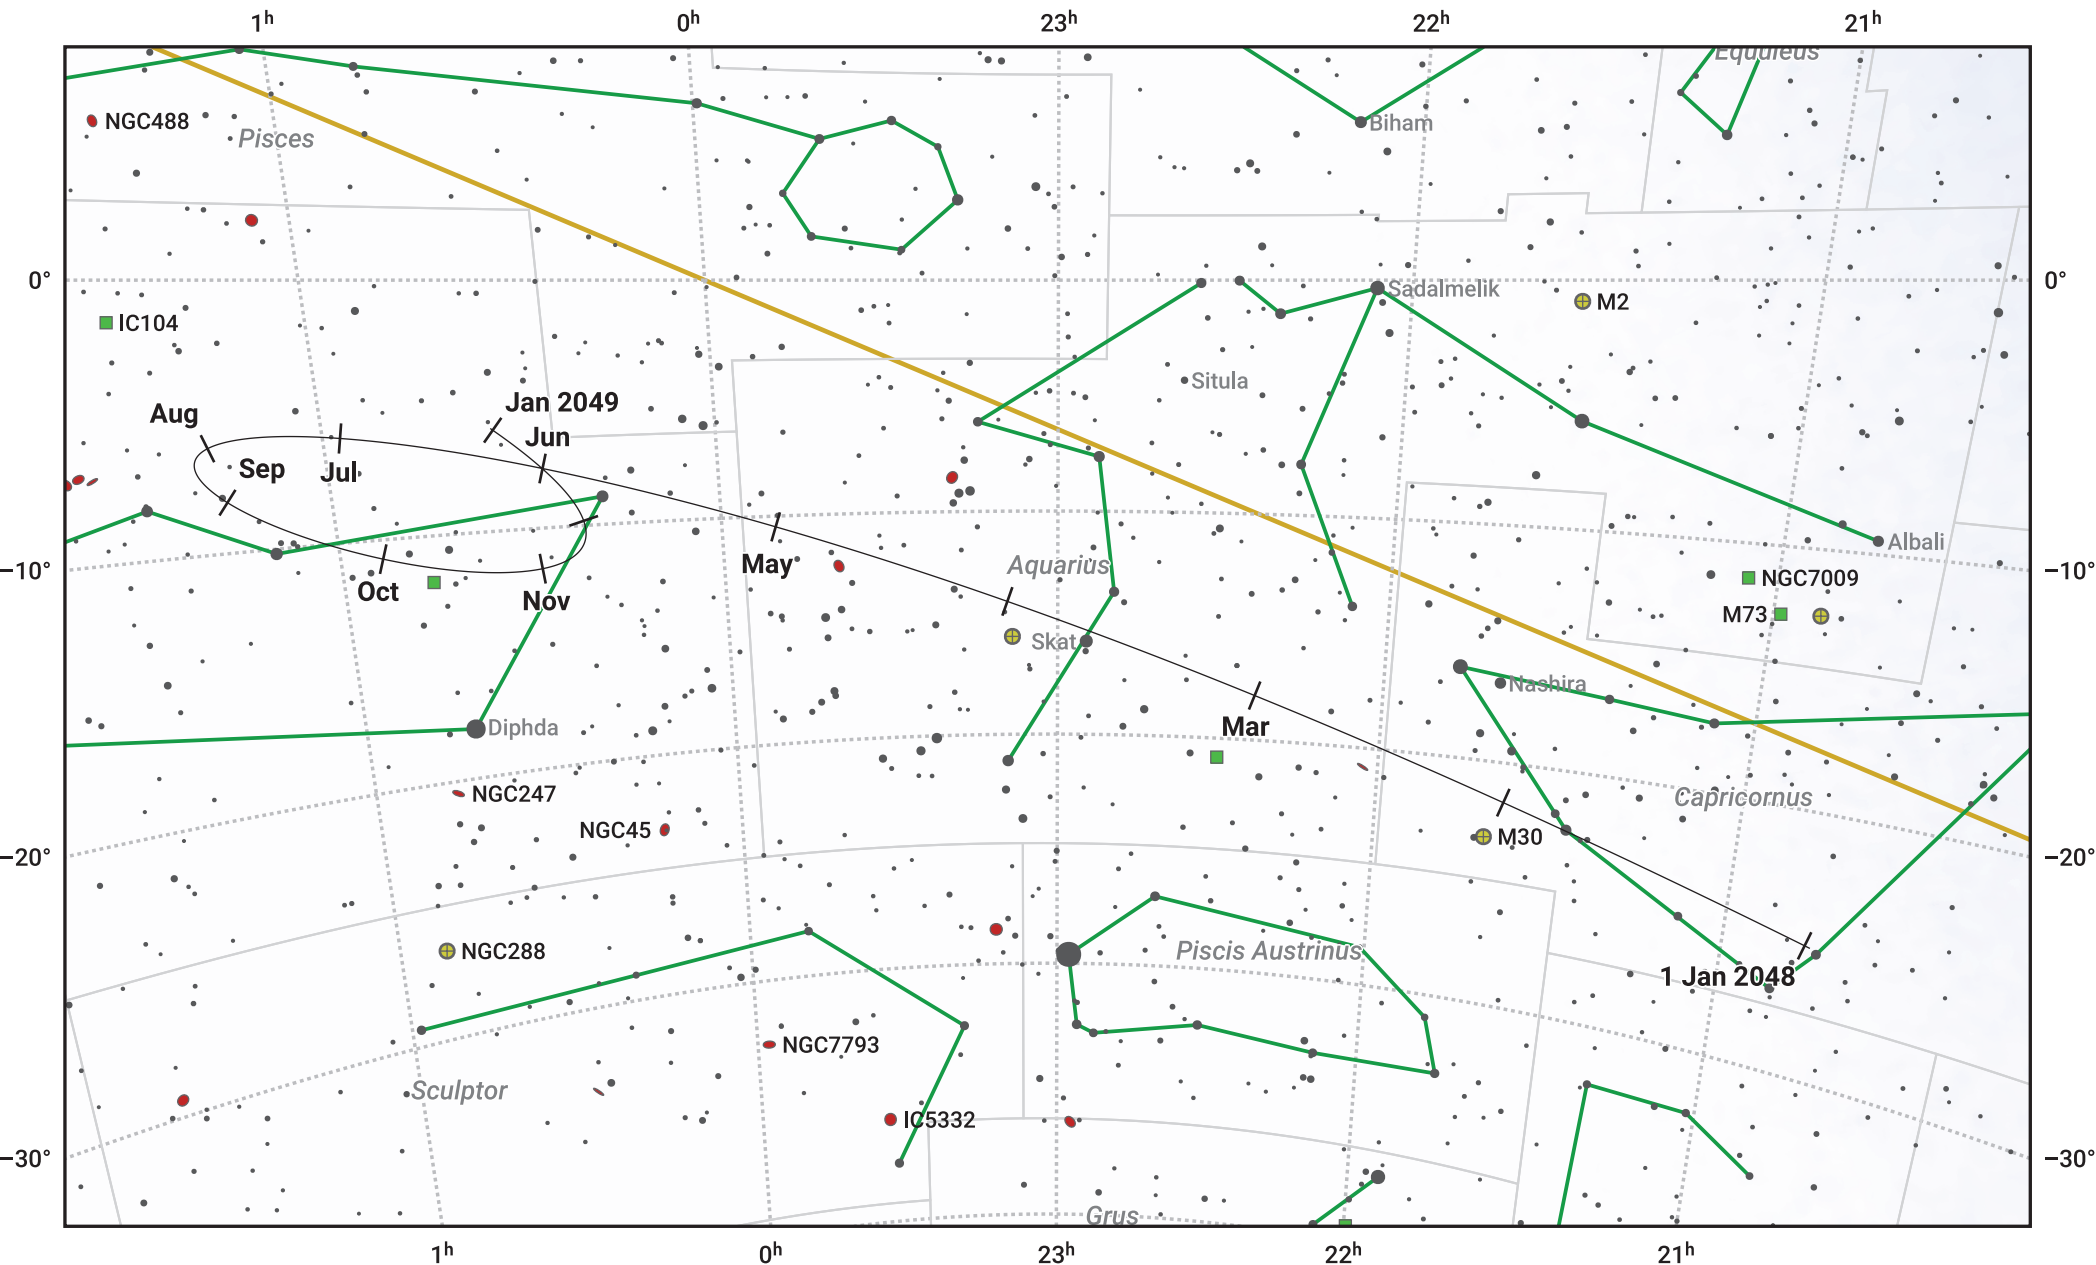

The path of Ceres in 2048

© Dominic Ford 2011–2024. Date markers placed at midnight UTC. Downloaded from <https://in-the-sky.org>

Magnitude scale: ● 7.0 ● 6.0 ● 5.0 ● 4.0 ● 3.0 ● 2.0 ● 1.0

— Ecliptic Plane

● Galaxy ■ Bright nebula ● Open cluster ⊕ Globular cluster

Date	Mag
2048 Jan 1	9.2
2048 Apr 1	9.2
2048 Jul 1	9.0
2048 Aug 22	8.2
2048 Oct 1	7.6
2049 Jan 1	8.9