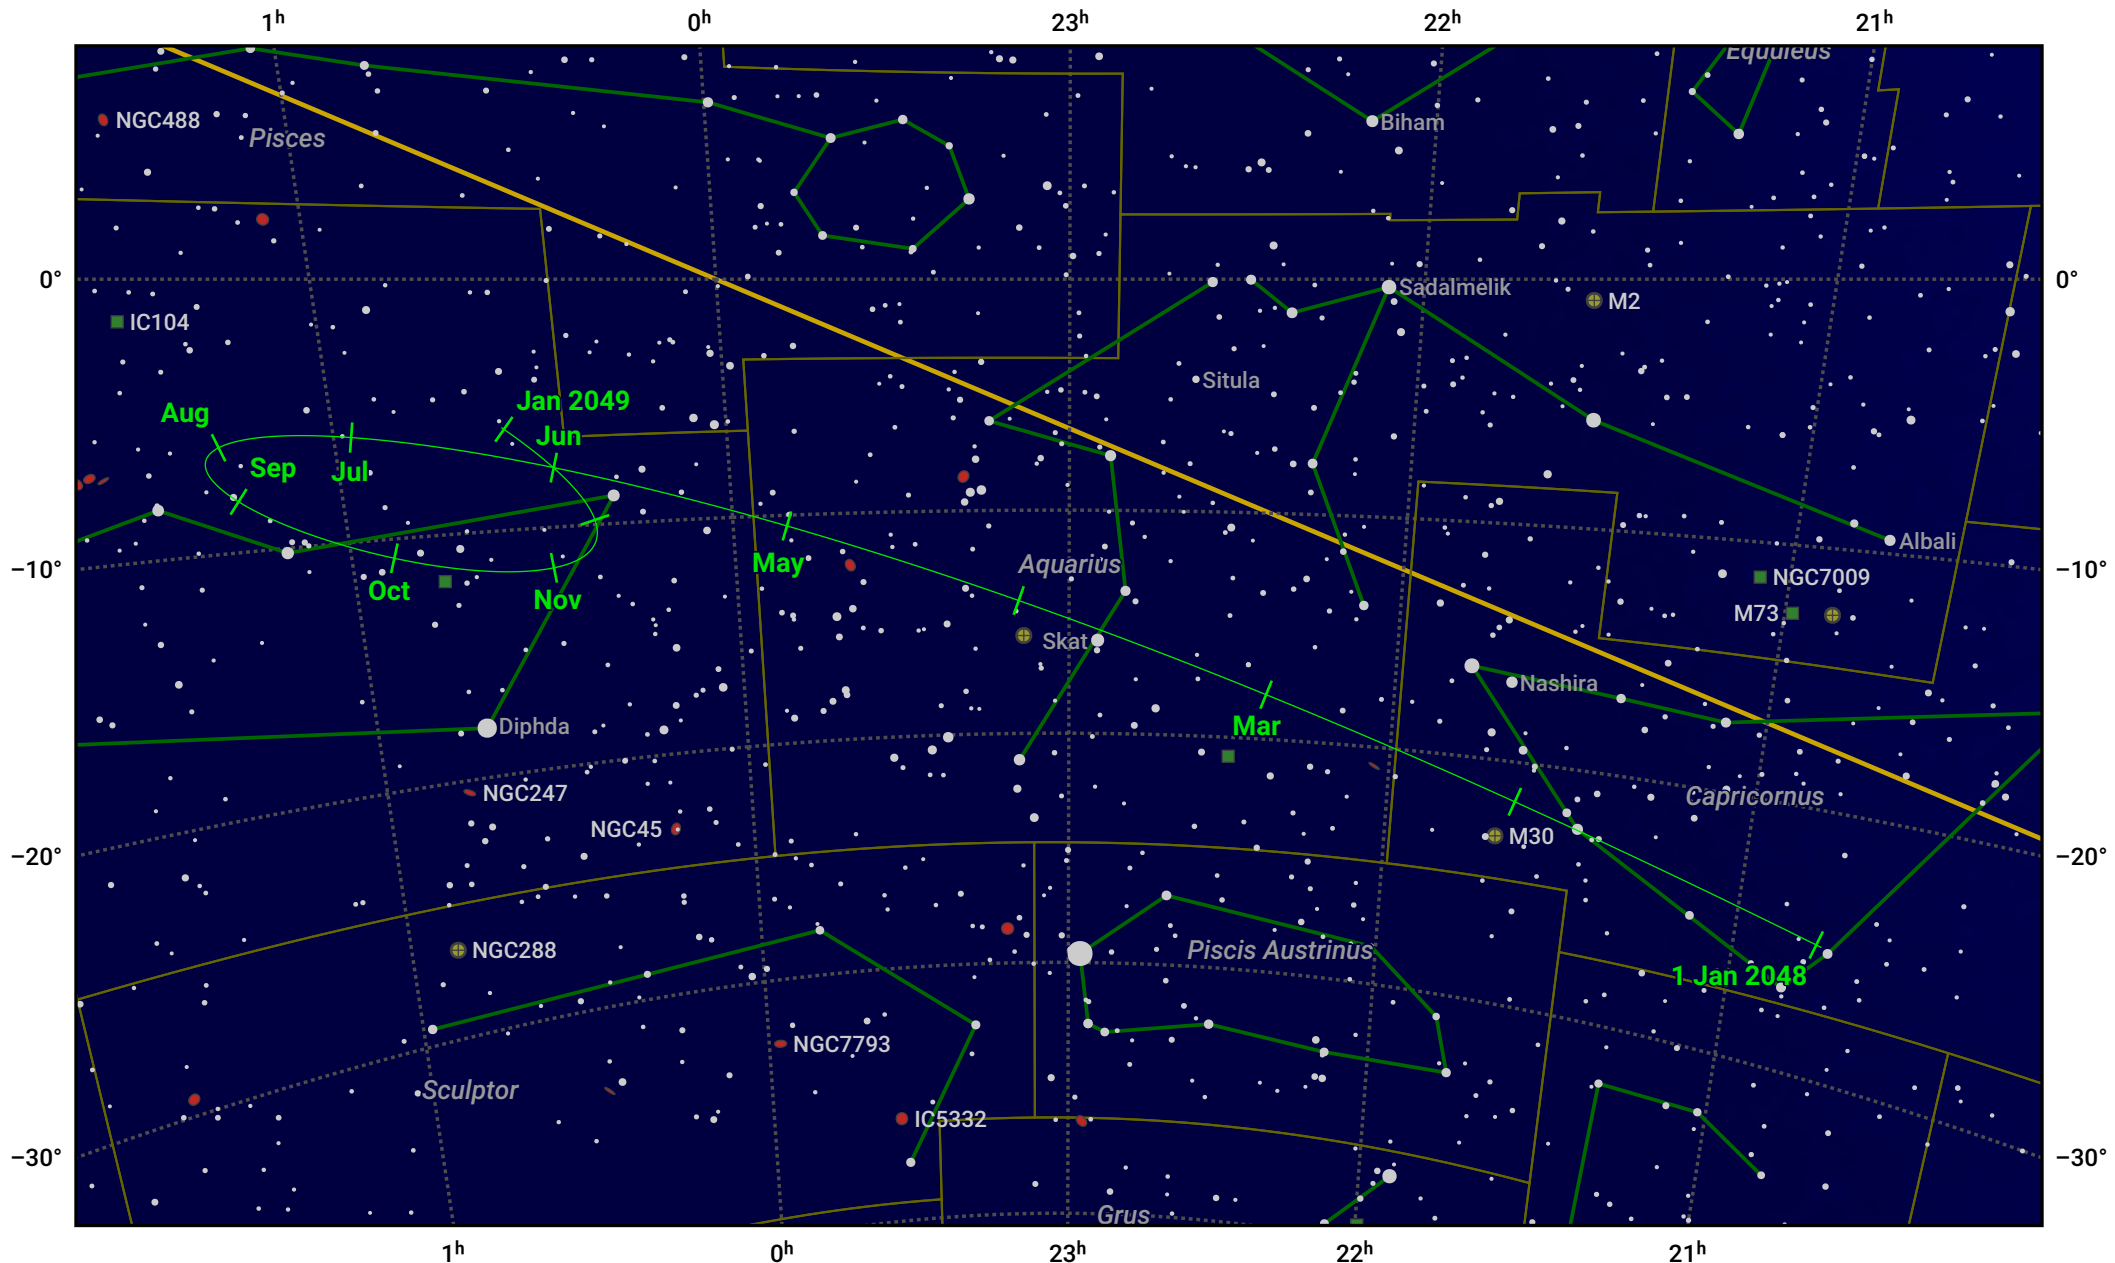

# The path of Ceres in 2048

© Dominic Ford 2011–2024. Date markers placed at midnight UTC. Downloaded from <https://in-the-sky.org>

Magnitude scale: ● 7.0 ● 6.0 ● 5.0 ● 4.0 ● 3.0 ● 2.0 ● 1.0

— Ecliptic Plane

● Galaxy    ■ Bright nebula    ● Open cluster    ● Globular cluster

Date	Mag
2048 Jan 1	9.2
2048 Apr 1	9.2
2048 Jul 1	9.0
2048 Aug 22	8.2
2048 Oct 1	7.6
2049 Jan 1	8.9