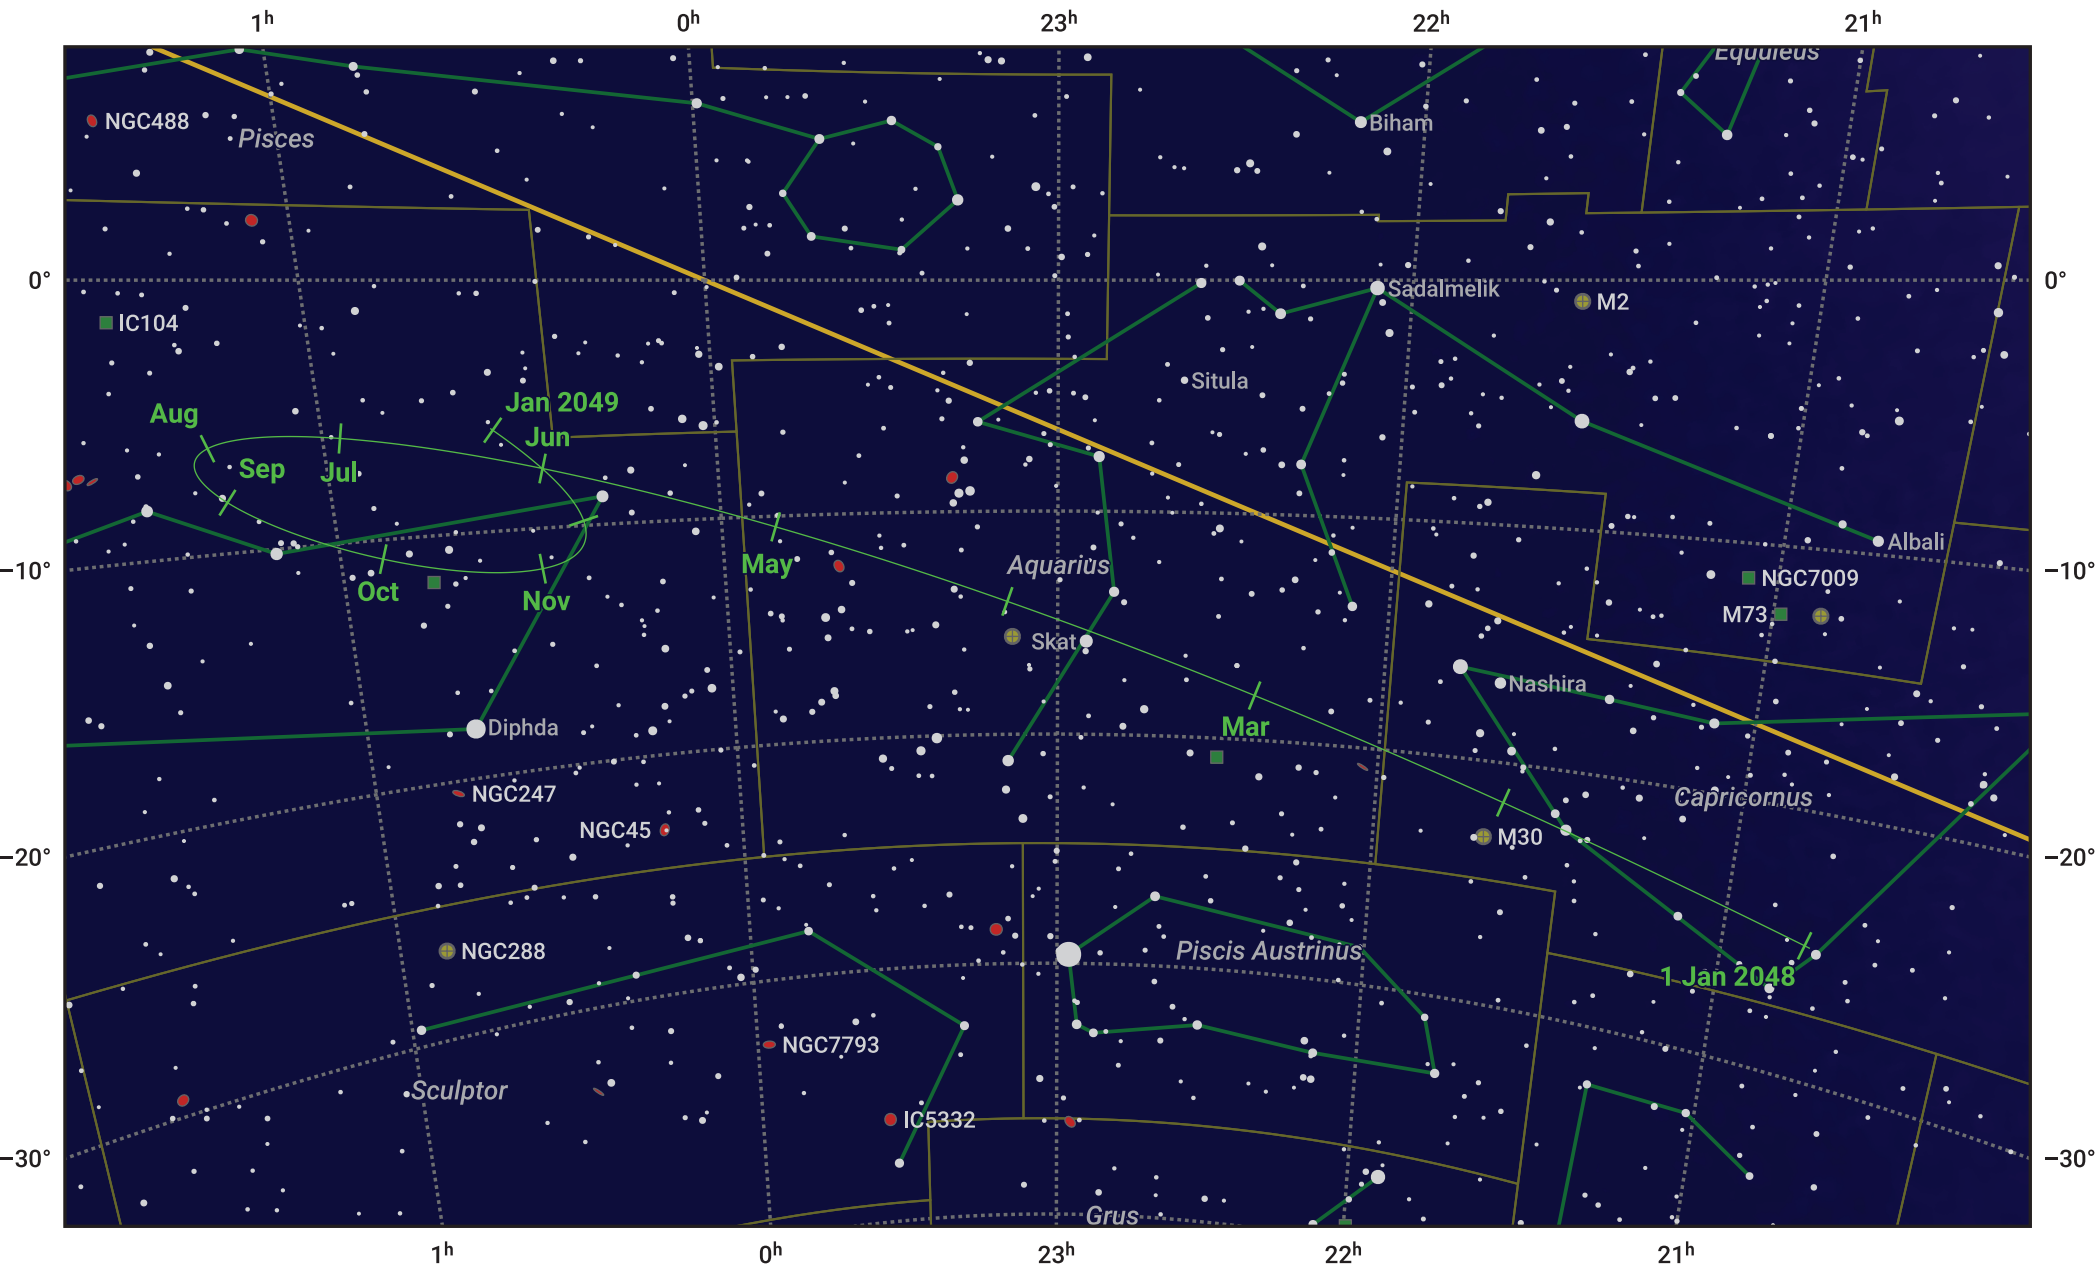

The path of Ceres in 2048

© Dominic Ford 2011–2024. Date markers placed at midnight UTC. Downloaded from <https://in-the-sky.org>

Magnitude scale: ● 7.0 ● 6.0 ● 5.0 ● 4.0 ● 3.0 ● 2.0 ● 1.0

— Ecliptic Plane

● Galaxy ■ Bright nebula ● Open cluster ● Globular cluster

Date	Mag
2048 Jan 1	9.2
2048 Apr 1	9.2
2048 Jul 1	9.0
2048 Aug 22	8.2
2048 Oct 1	7.6
2049 Jan 1	8.9