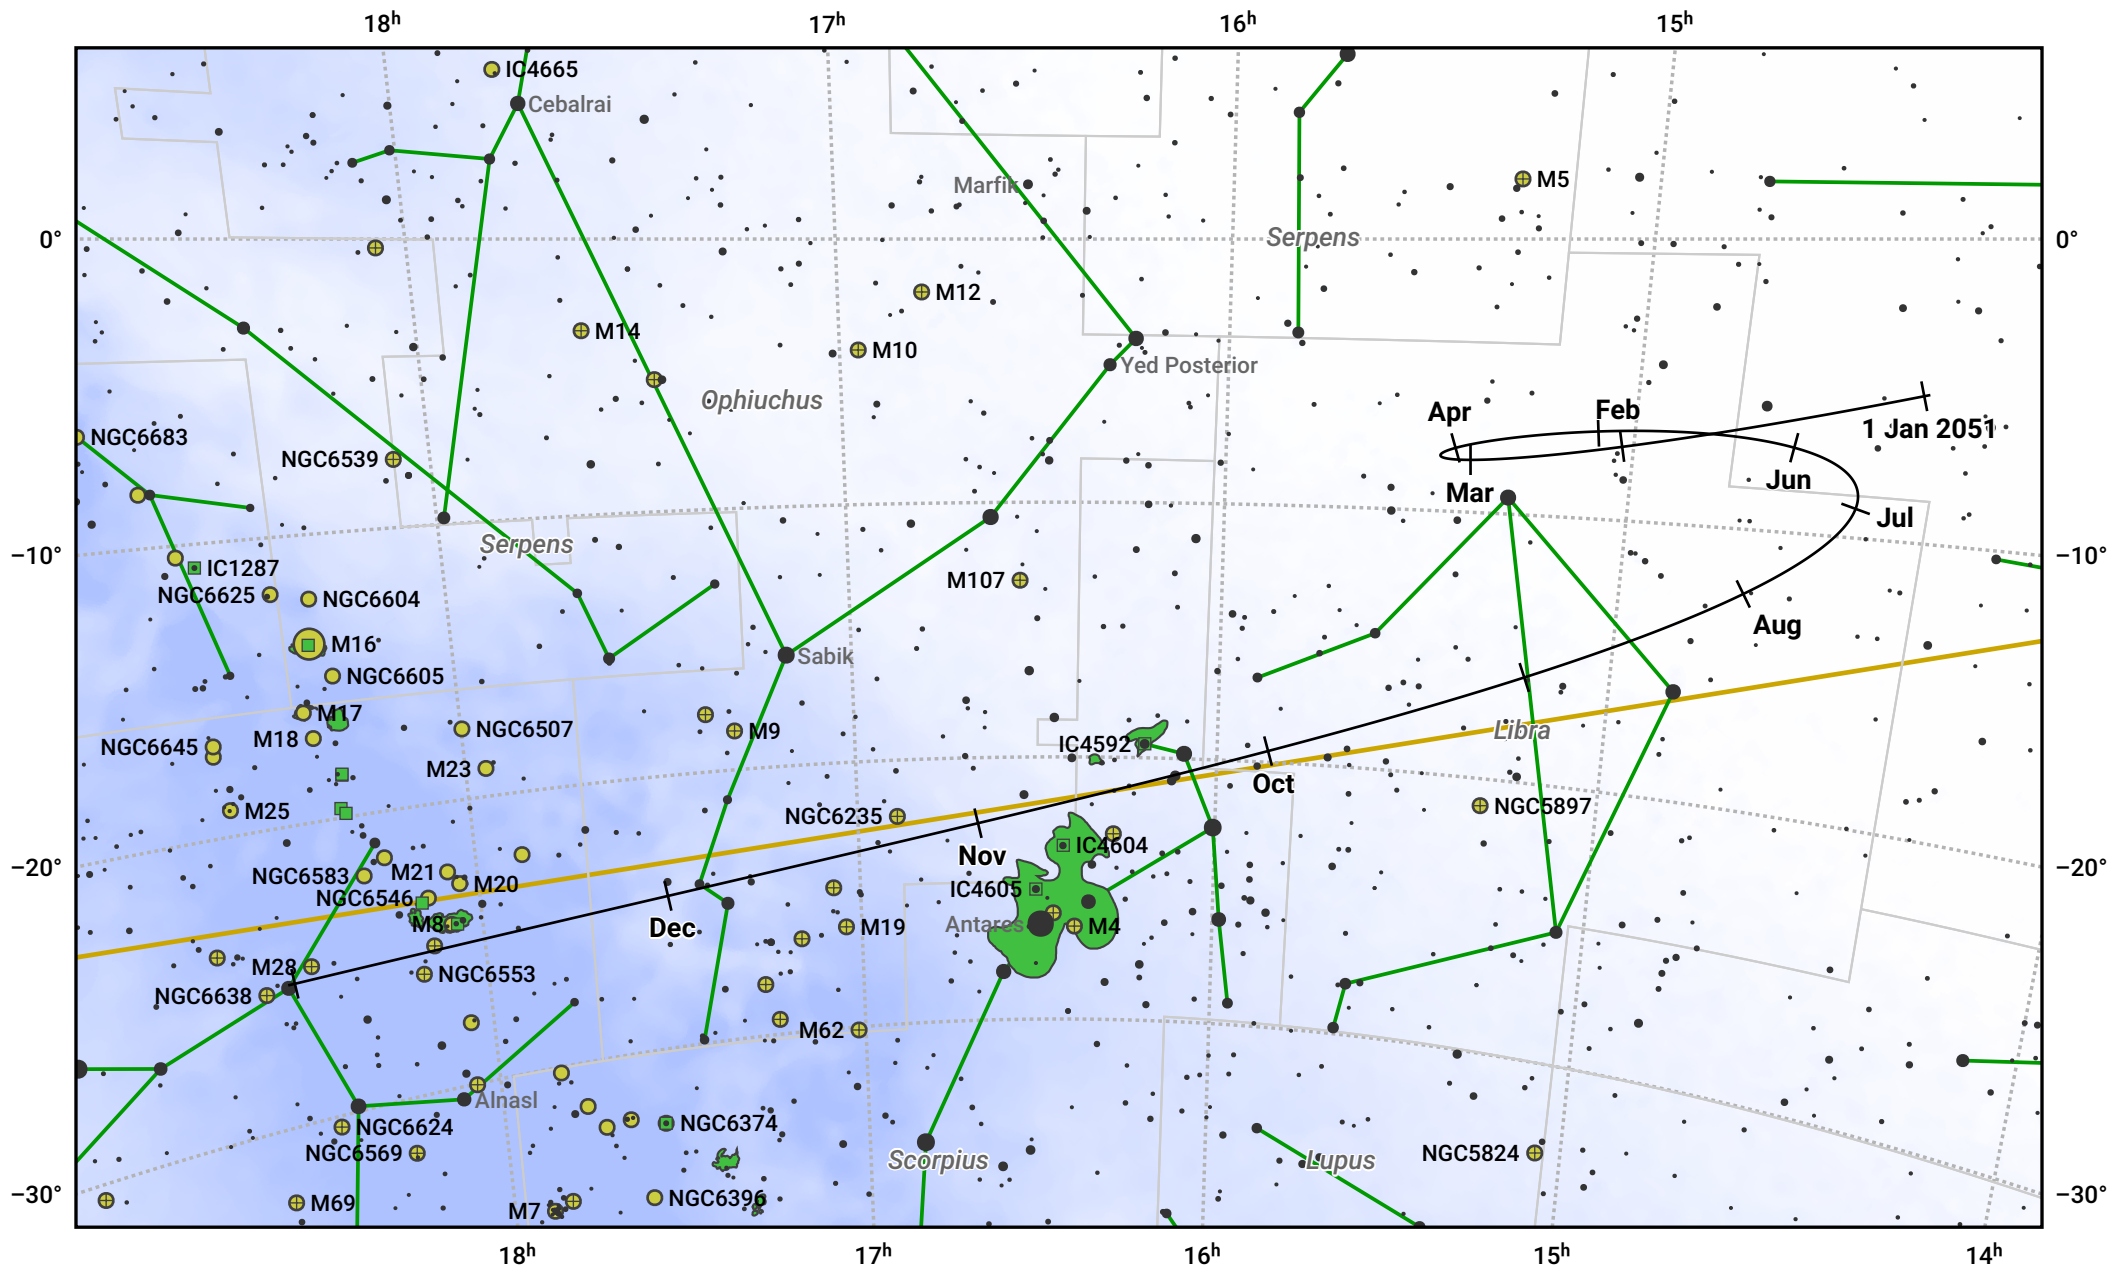

# The path of Ceres in 2051

© Dominic Ford 2011–2024. Date markers placed at midnight UTC. Downloaded from <https://in-the-sky.org>

Magnitude scale: ● 7.0 ● 6.0 ● 5.0 ● 4.0 ● 3.0 ● 2.0 ● 1.0

— Ecliptic Plane

● Galaxy    ■ Bright nebula    ● Open cluster    ⊕ Globular cluster

Date	Mag
2051 Jan 1	8.7
2051 Mar 26	7.7
2051 Apr 1	7.6
2051 Jul 1	8.1
2051 Aug 12	8.7
2051 Oct 1	9.0
2052 Jan 1	8.7