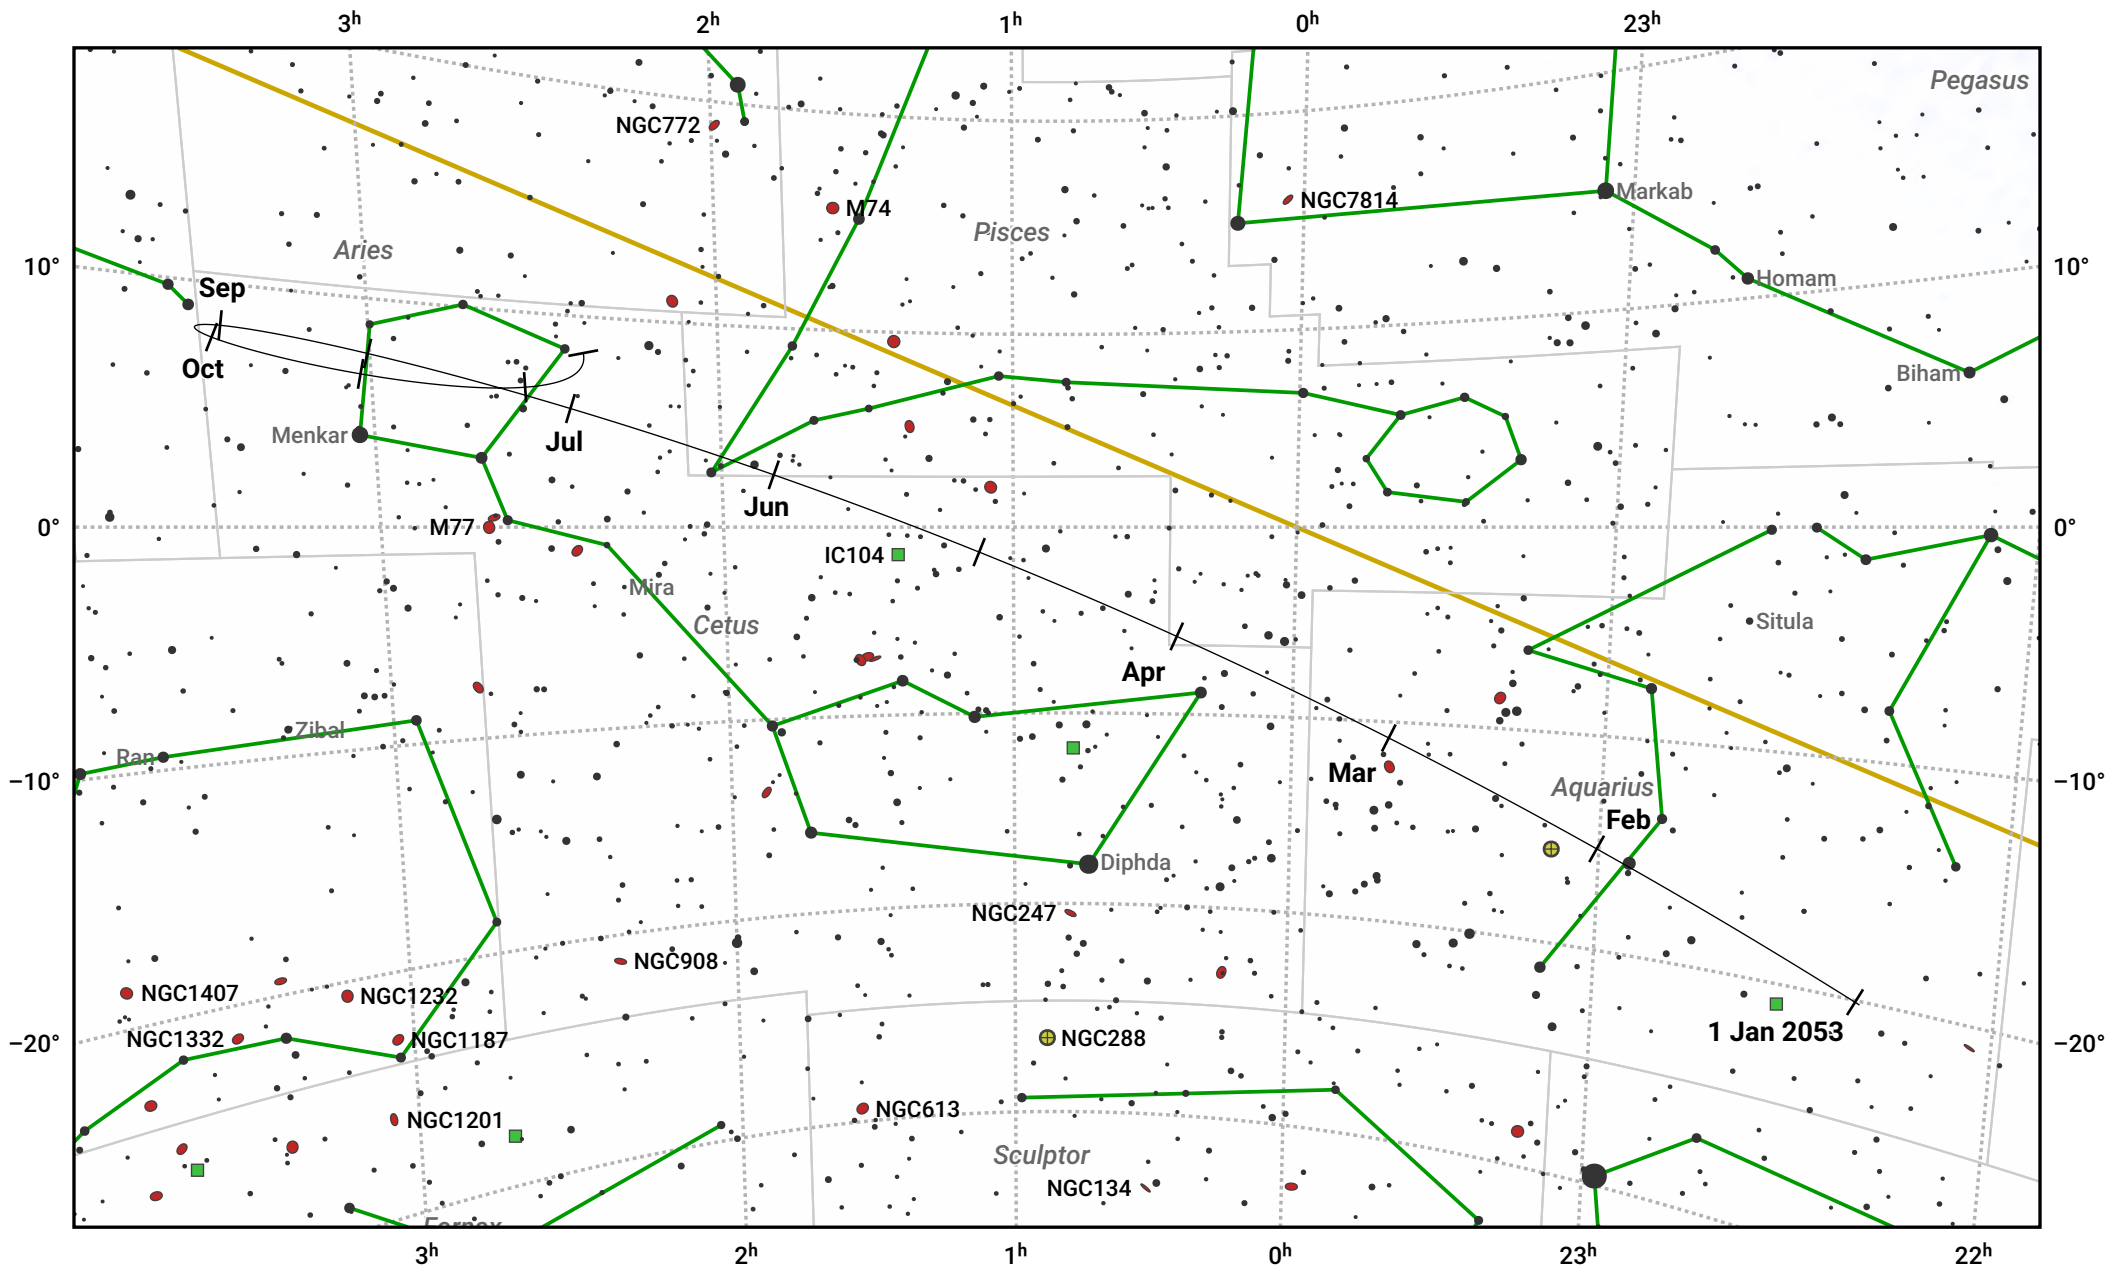

The path of Ceres in 2053

© Dominic Ford 2011–2024. Date markers placed at midnight UTC. Downloaded from <https://in-the-sky.org>

Magnitude scale: · 7.0 · 6.0 · 5.0 · 4.0 · 3.0 ● 2.0 ● 1.0

— Ecliptic Plane

● Galaxy ■ Bright nebula ● Open cluster ● Globular cluster

Date	Mag
2053 Jan 1	9.3
2053 Apr 1	9.0
2053 Jul 1	9.2
2053 Sep 16	8.3
2053 Oct 1	8.0
2053 Nov 6	7.3
2054 Jan 1	8.2