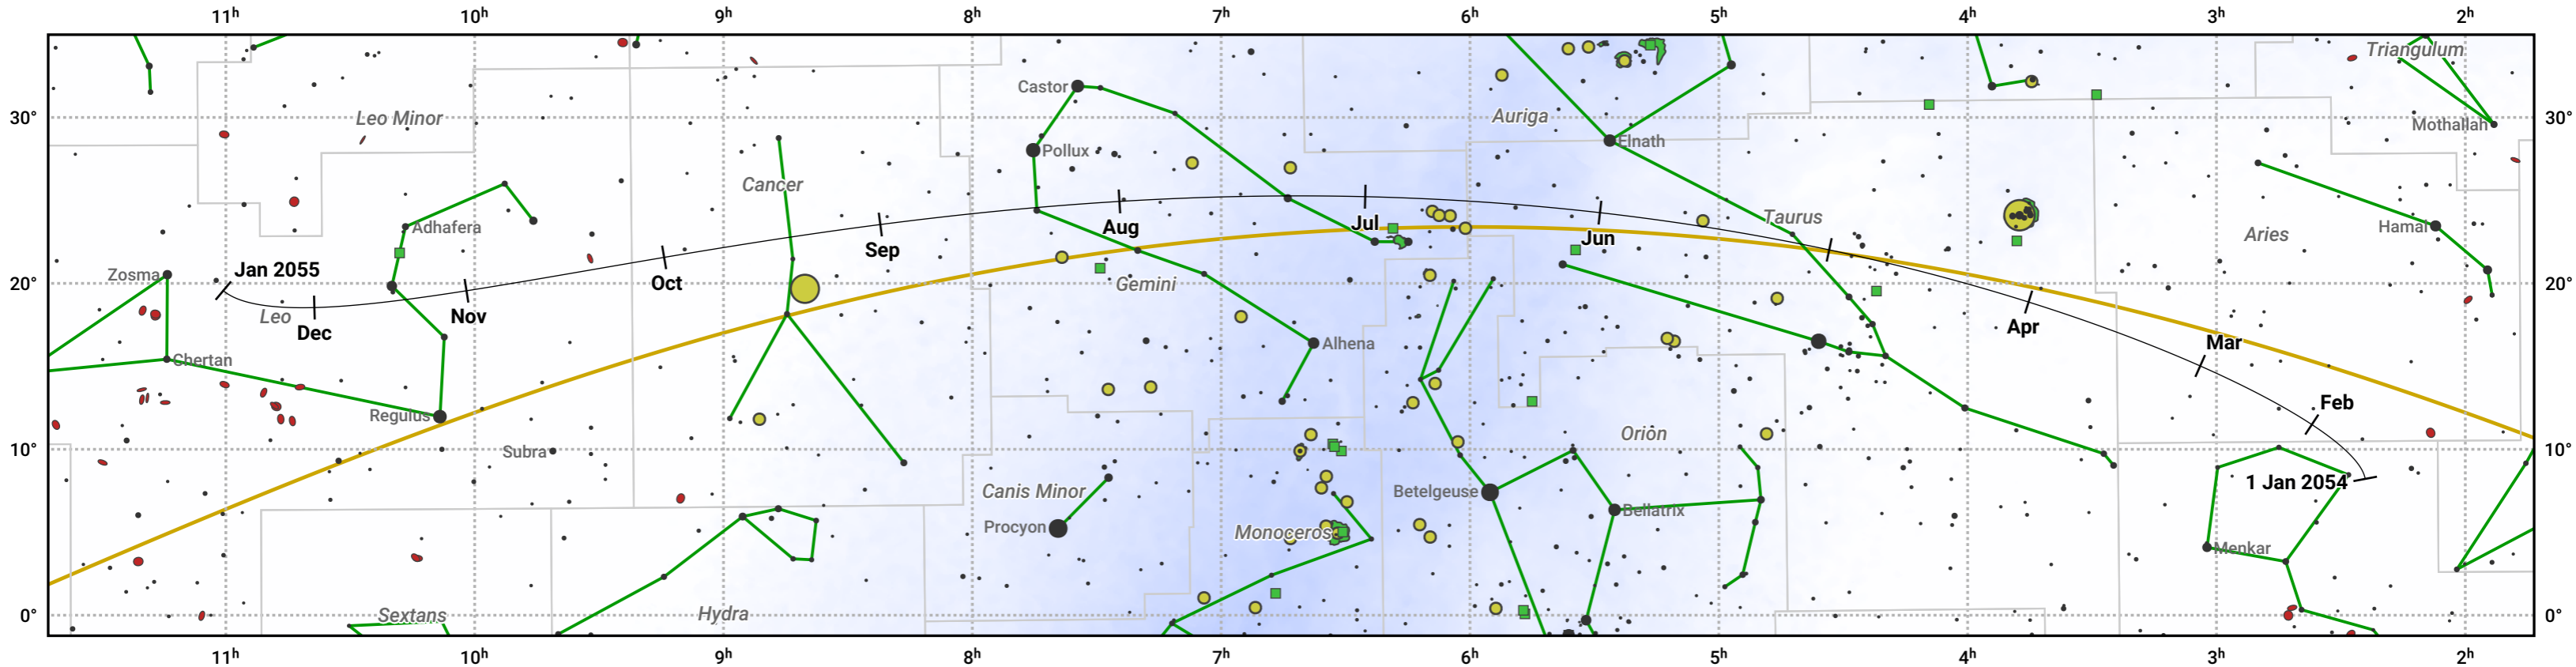

# The path of Ceres in 2054

© Dominic Ford 2011–2023. Date markers placed at midnight UTC. Downloaded from <https://in-the-sky.org>

Magnitude scale: ● 6.0 ● 5.0 ● 4.0 ● 3.0 ● 2.0 ● 1.0 ● 0.0

— Ecliptic Plane

● Galaxy    ■ Bright nebula    ● Open cluster    ⊕ Globular cluster

Date	Mag
2054 Jan 1	8.2
2054 Apr 1	8.9
2054 Jul 1	8.4
2054 Oct 1	8.8
2055 Jan 1	7.8