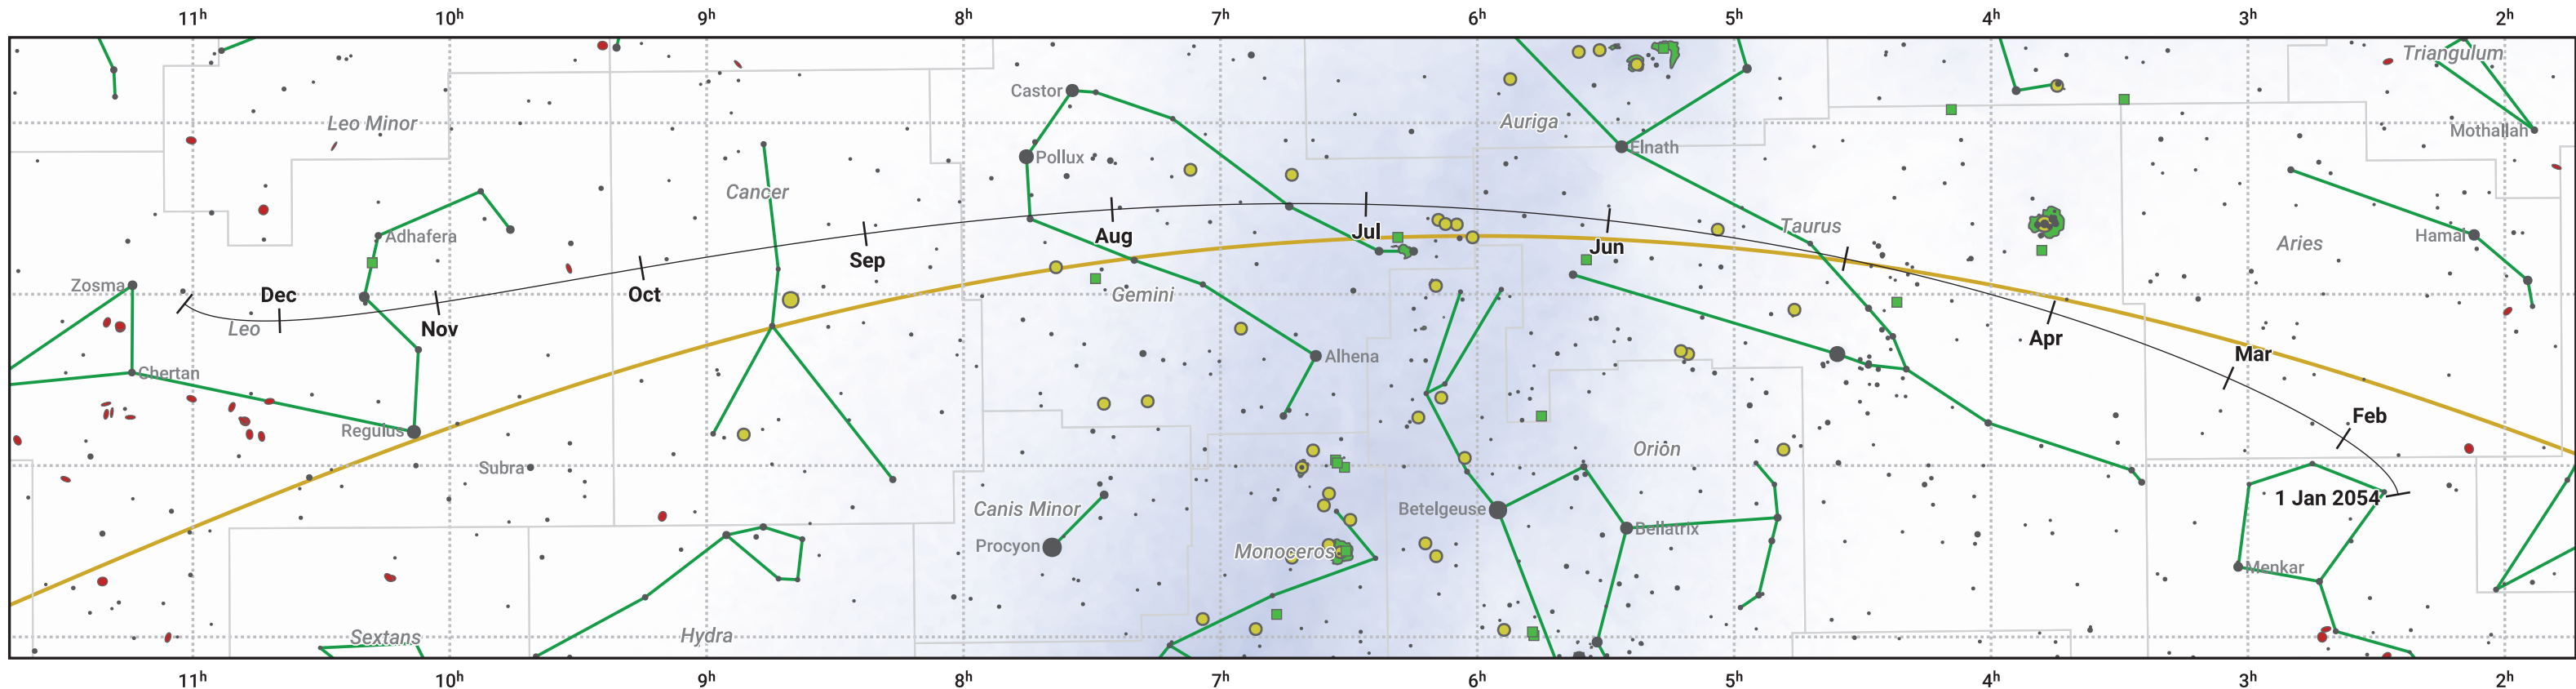

The path of Ceres in 2054

© Dominic Ford 2011–2024. Date markers placed at midnight UTC. Downloaded from <https://in-the-sky.org>

Magnitude scale: ● 6.0 ● 5.0 ● 4.0 ● 3.0 ● 2.0 ● 1.0 ● 0.0

— Ecliptic Plane

● Galaxy ● Bright nebula ● Open cluster ● Globular cluster

Date	Mag
2054 Jan 1	8.2
2054 Apr 1	8.9
2054 Jul 1	8.4
2054 Oct 1	8.8
2055 Jan 1	7.8