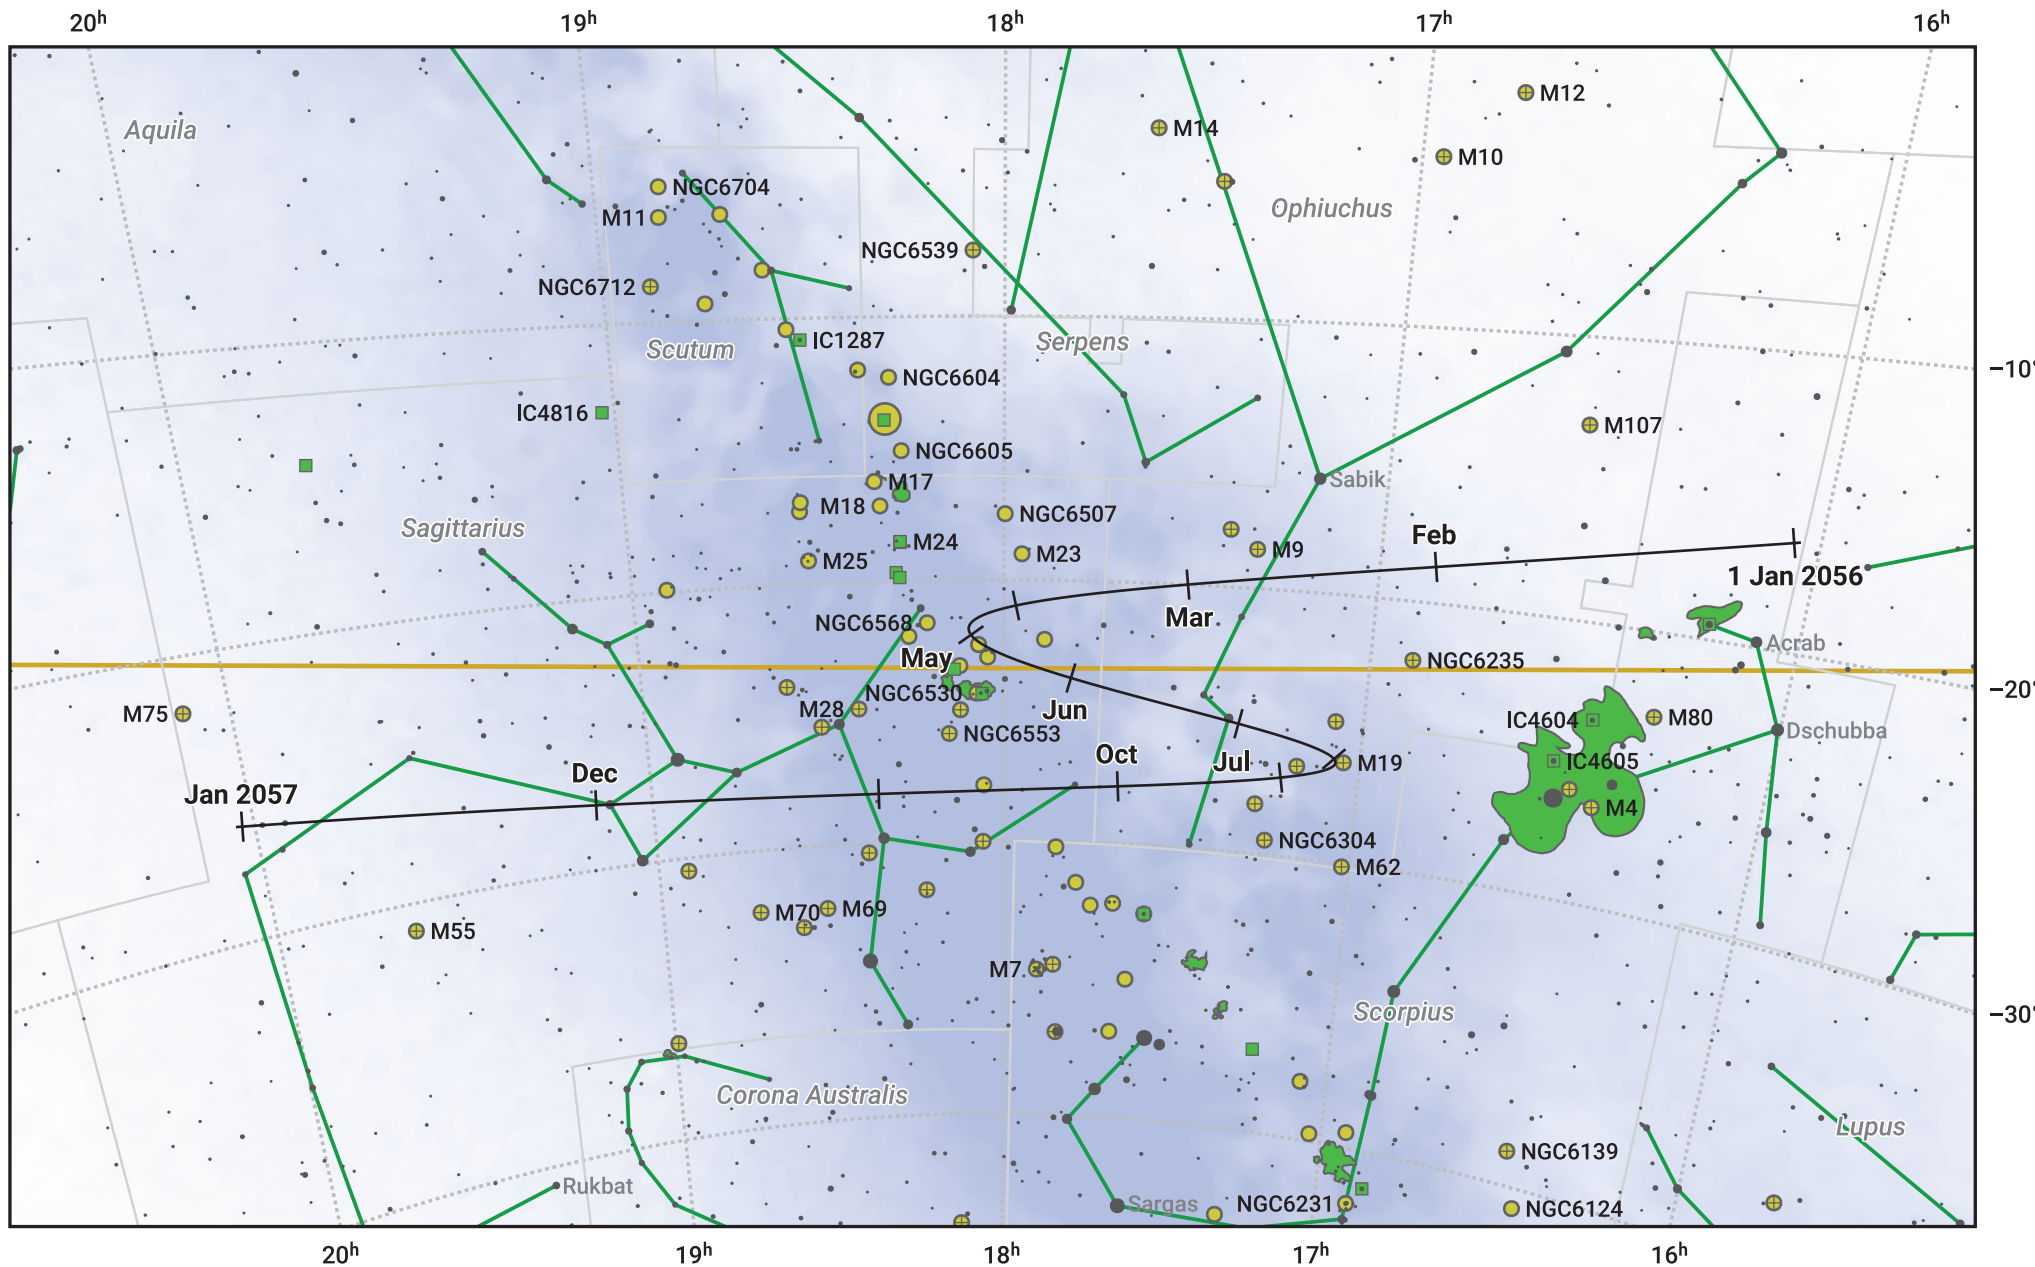

The path of Ceres in 2026

© Dominic Ford 2011–2024. Date markers placed at midnight UTC. Downloaded from <https://in-the-sky.org>

Magnitude scale: ● 7.0 ● 6.0 ● 5.0 ● 4.0 ● 3.0 ● 2.0 ● 1.0

— Ecliptic Plane

● Galaxy ● Bright nebula ● Open cluster ● Globular cluster

Date	Mag
2026 Jan 1	8.9
2026 Apr 1	8.5
2026 May 6	7.9
2026 Jul 1	7.4
2026 Sep 23	8.9
2026 Oct 1	9.0
2027 Jan 1	9.1