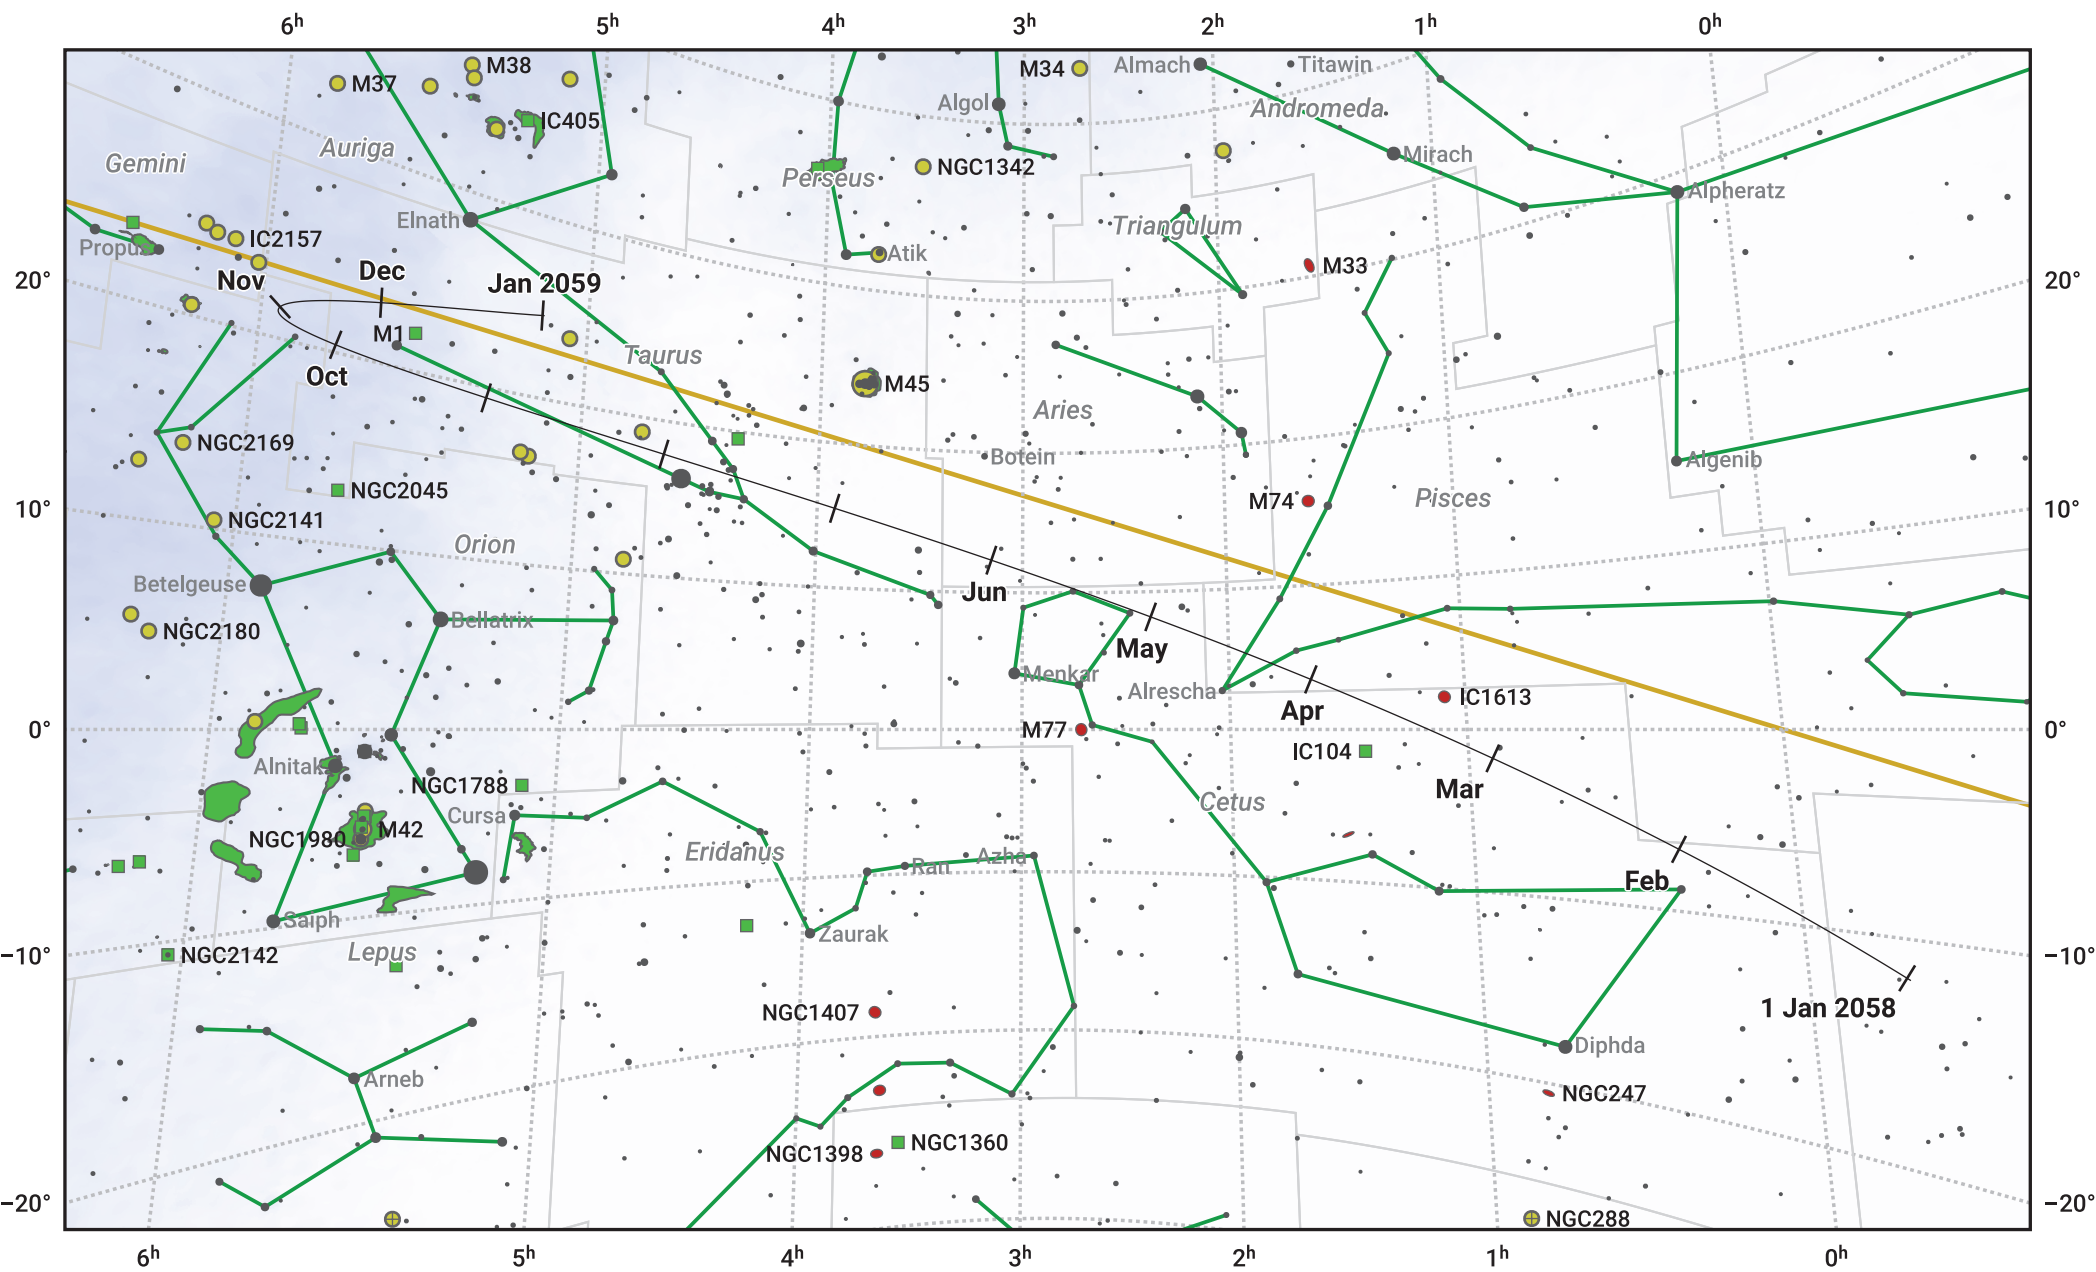

# The path of Ceres in 2058

© Dominic Ford 2011–2023. Date markers placed at midnight UTC. Downloaded from <https://in-the-sky.org>

Magnitude scale: · 6.0 · 5.0 · 4.0 · 3.0 · 2.0 · 1.0 ● 0.0

— Ecliptic Plane

● Galaxy    ■ Bright nebula    ● Open cluster    ⊕ Globular cluster

Date	Mag
2058 Jan 1	9.1
2058 Apr 1	9.0
2058 Jul 1	9.1
2058 Oct 1	8.4
2058 Oct 23	8.1
2058 Dec 5	7.1
2059 Jan 1	7.2