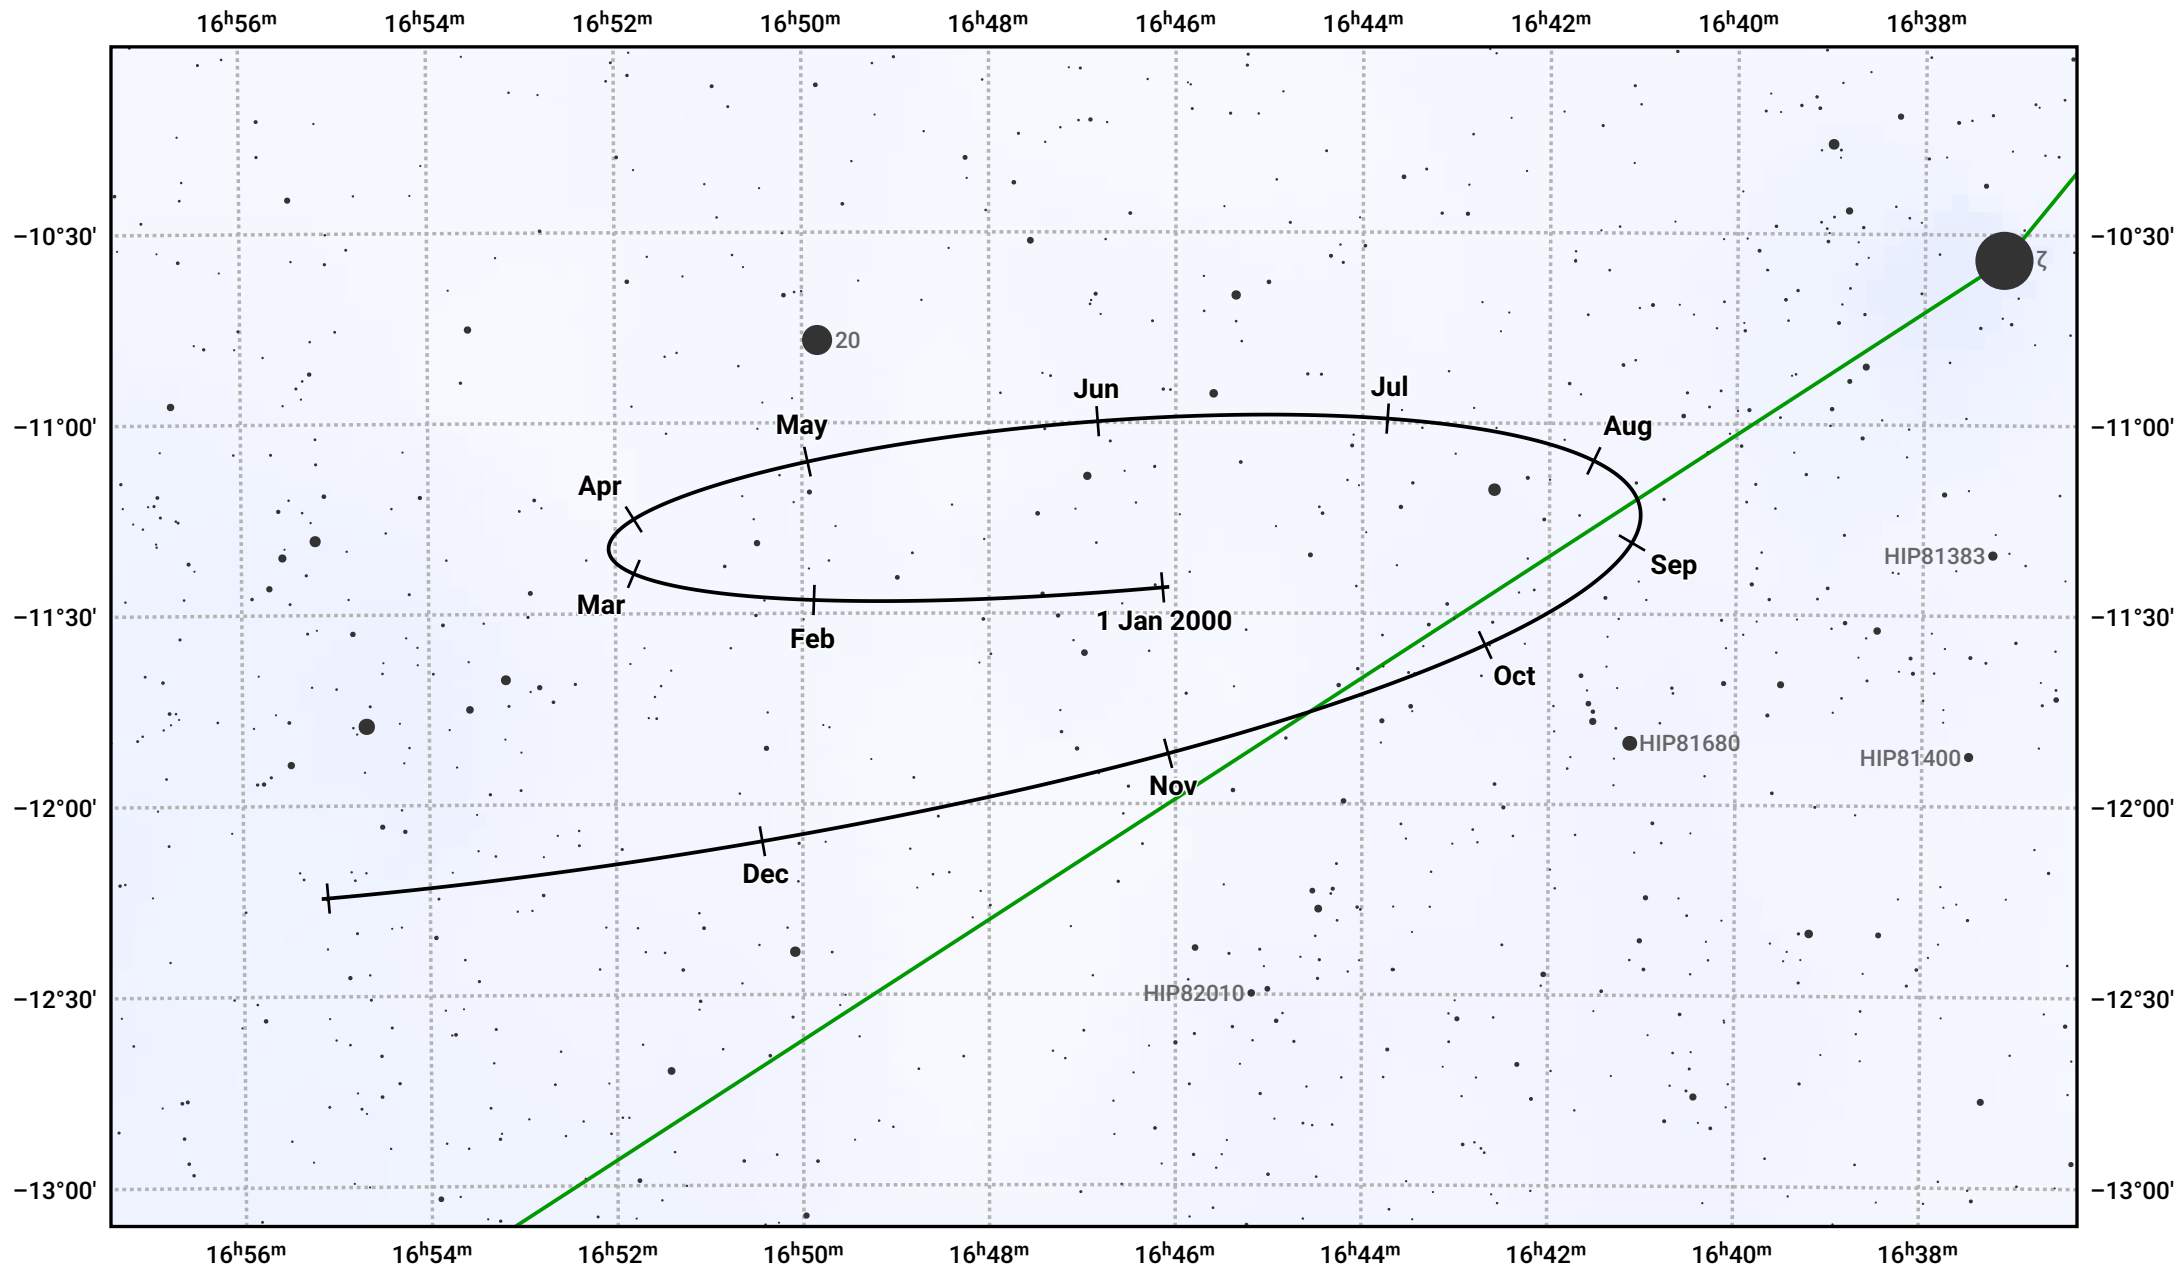

# The path of Pluto in 2000

© Dominic Ford 2011–2024. Date markers placed at midnight UTC. Downloaded from <https://in-the-sky.org>

Magnitude scale:

— Ecliptic Plane

Date	Mag
2000 Jan 1	14.6
2000 Apr 1	14.5
2000 Jul 1	14.5
2000 Oct 1	14.6
2001 Jan 1	14.6