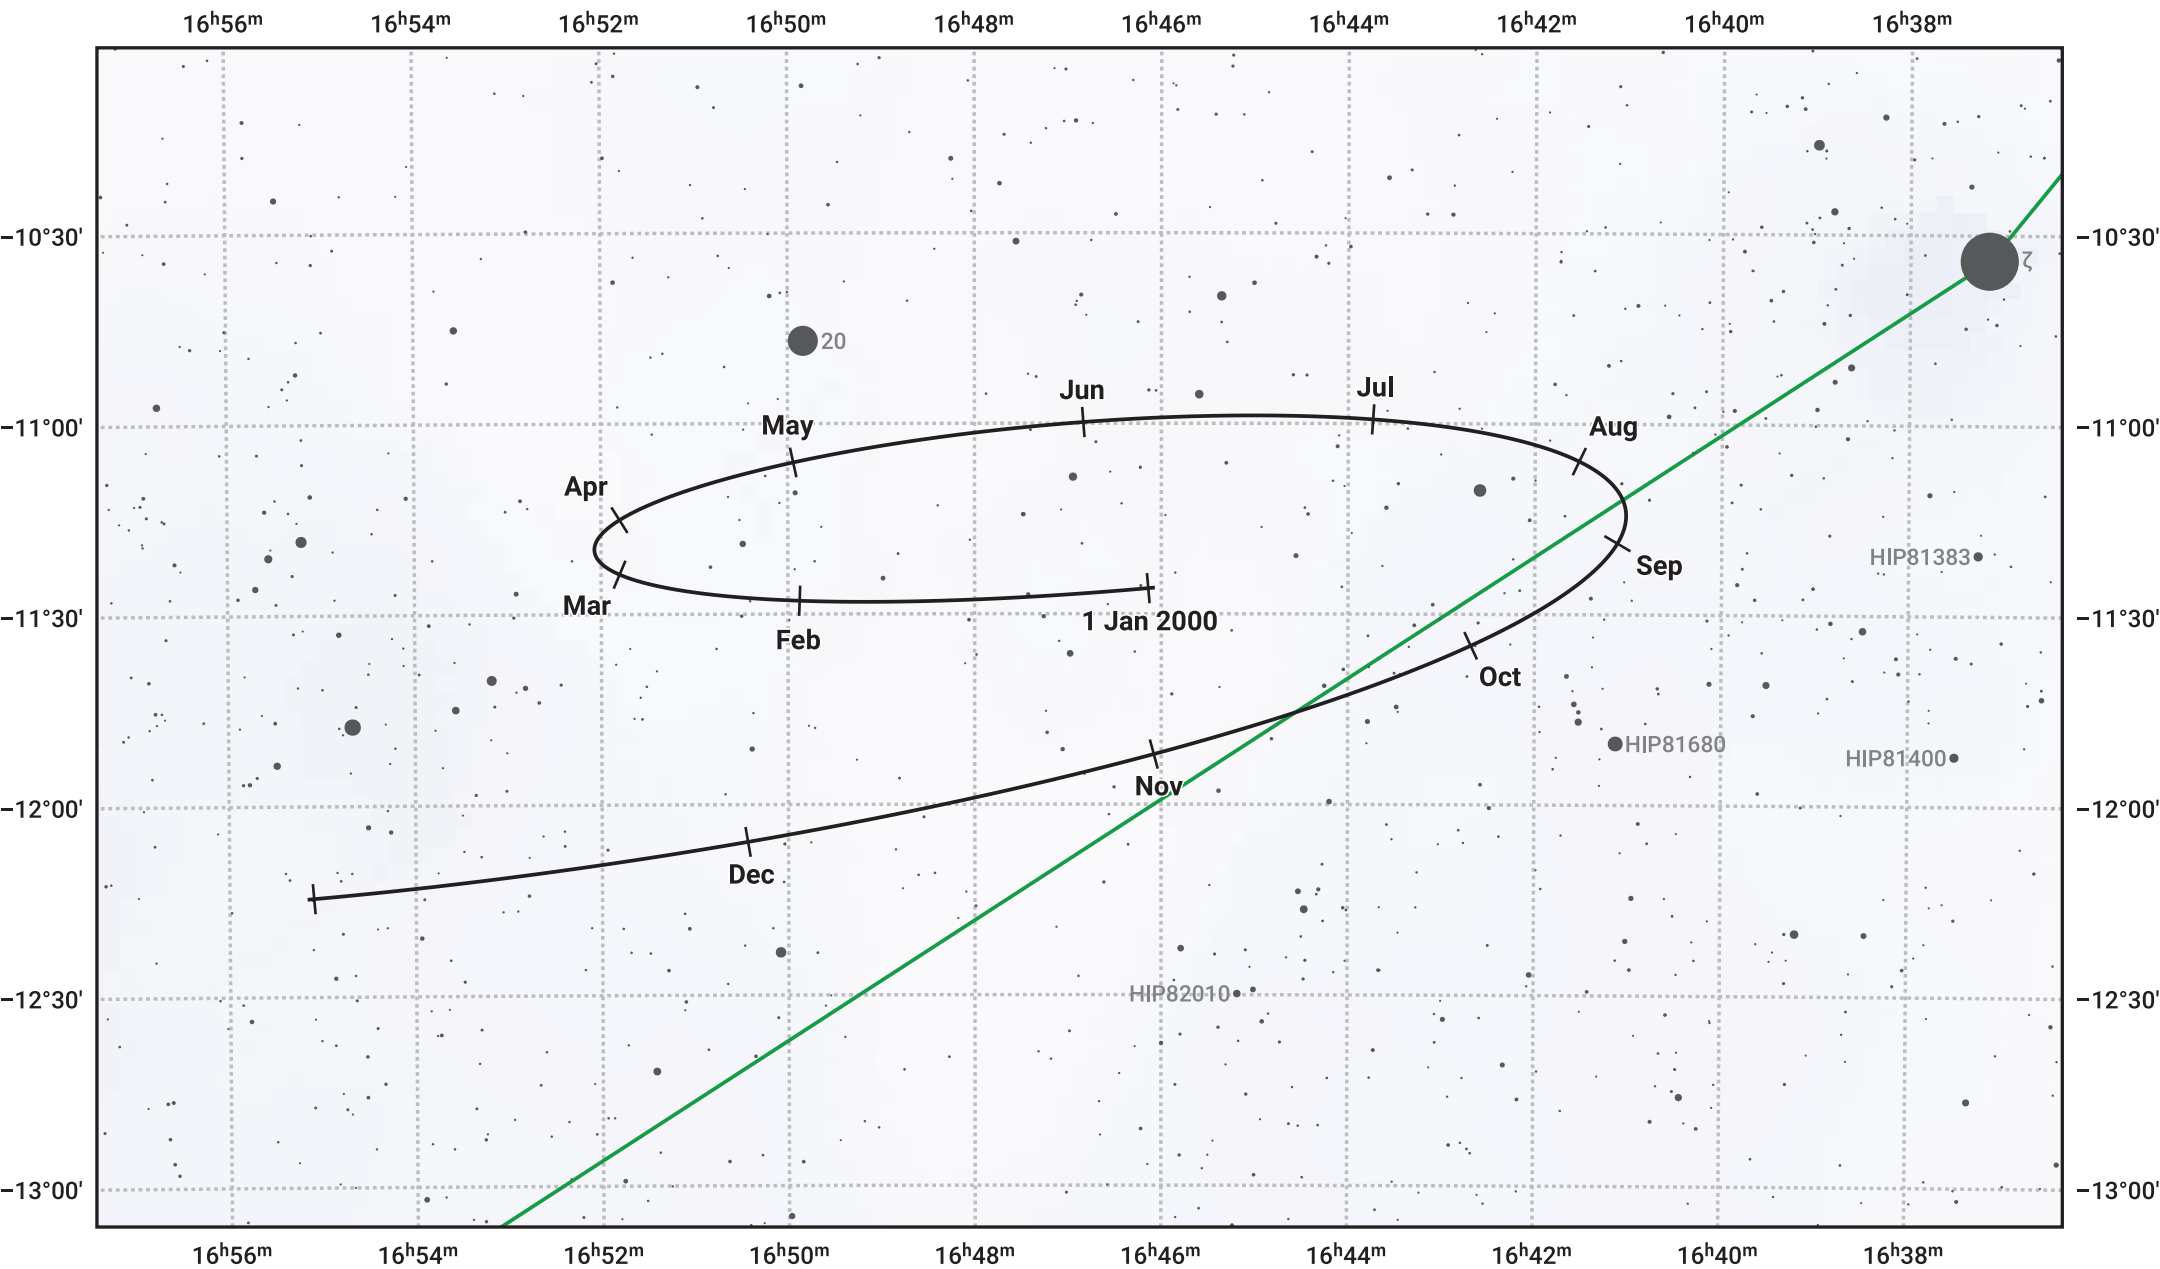

The path of Pluto in 2000

© Dominic Ford 2011–2024. Date markers placed at midnight UTC. Downloaded from <https://in-the-sky.org>

Magnitude scale:

— Ecliptic Plane

Date	Mag
2000 Jan 1	14.6
2000 Apr 1	14.5
2000 Jul 1	14.5
2000 Oct 1	14.6
2001 Jan 1	14.6