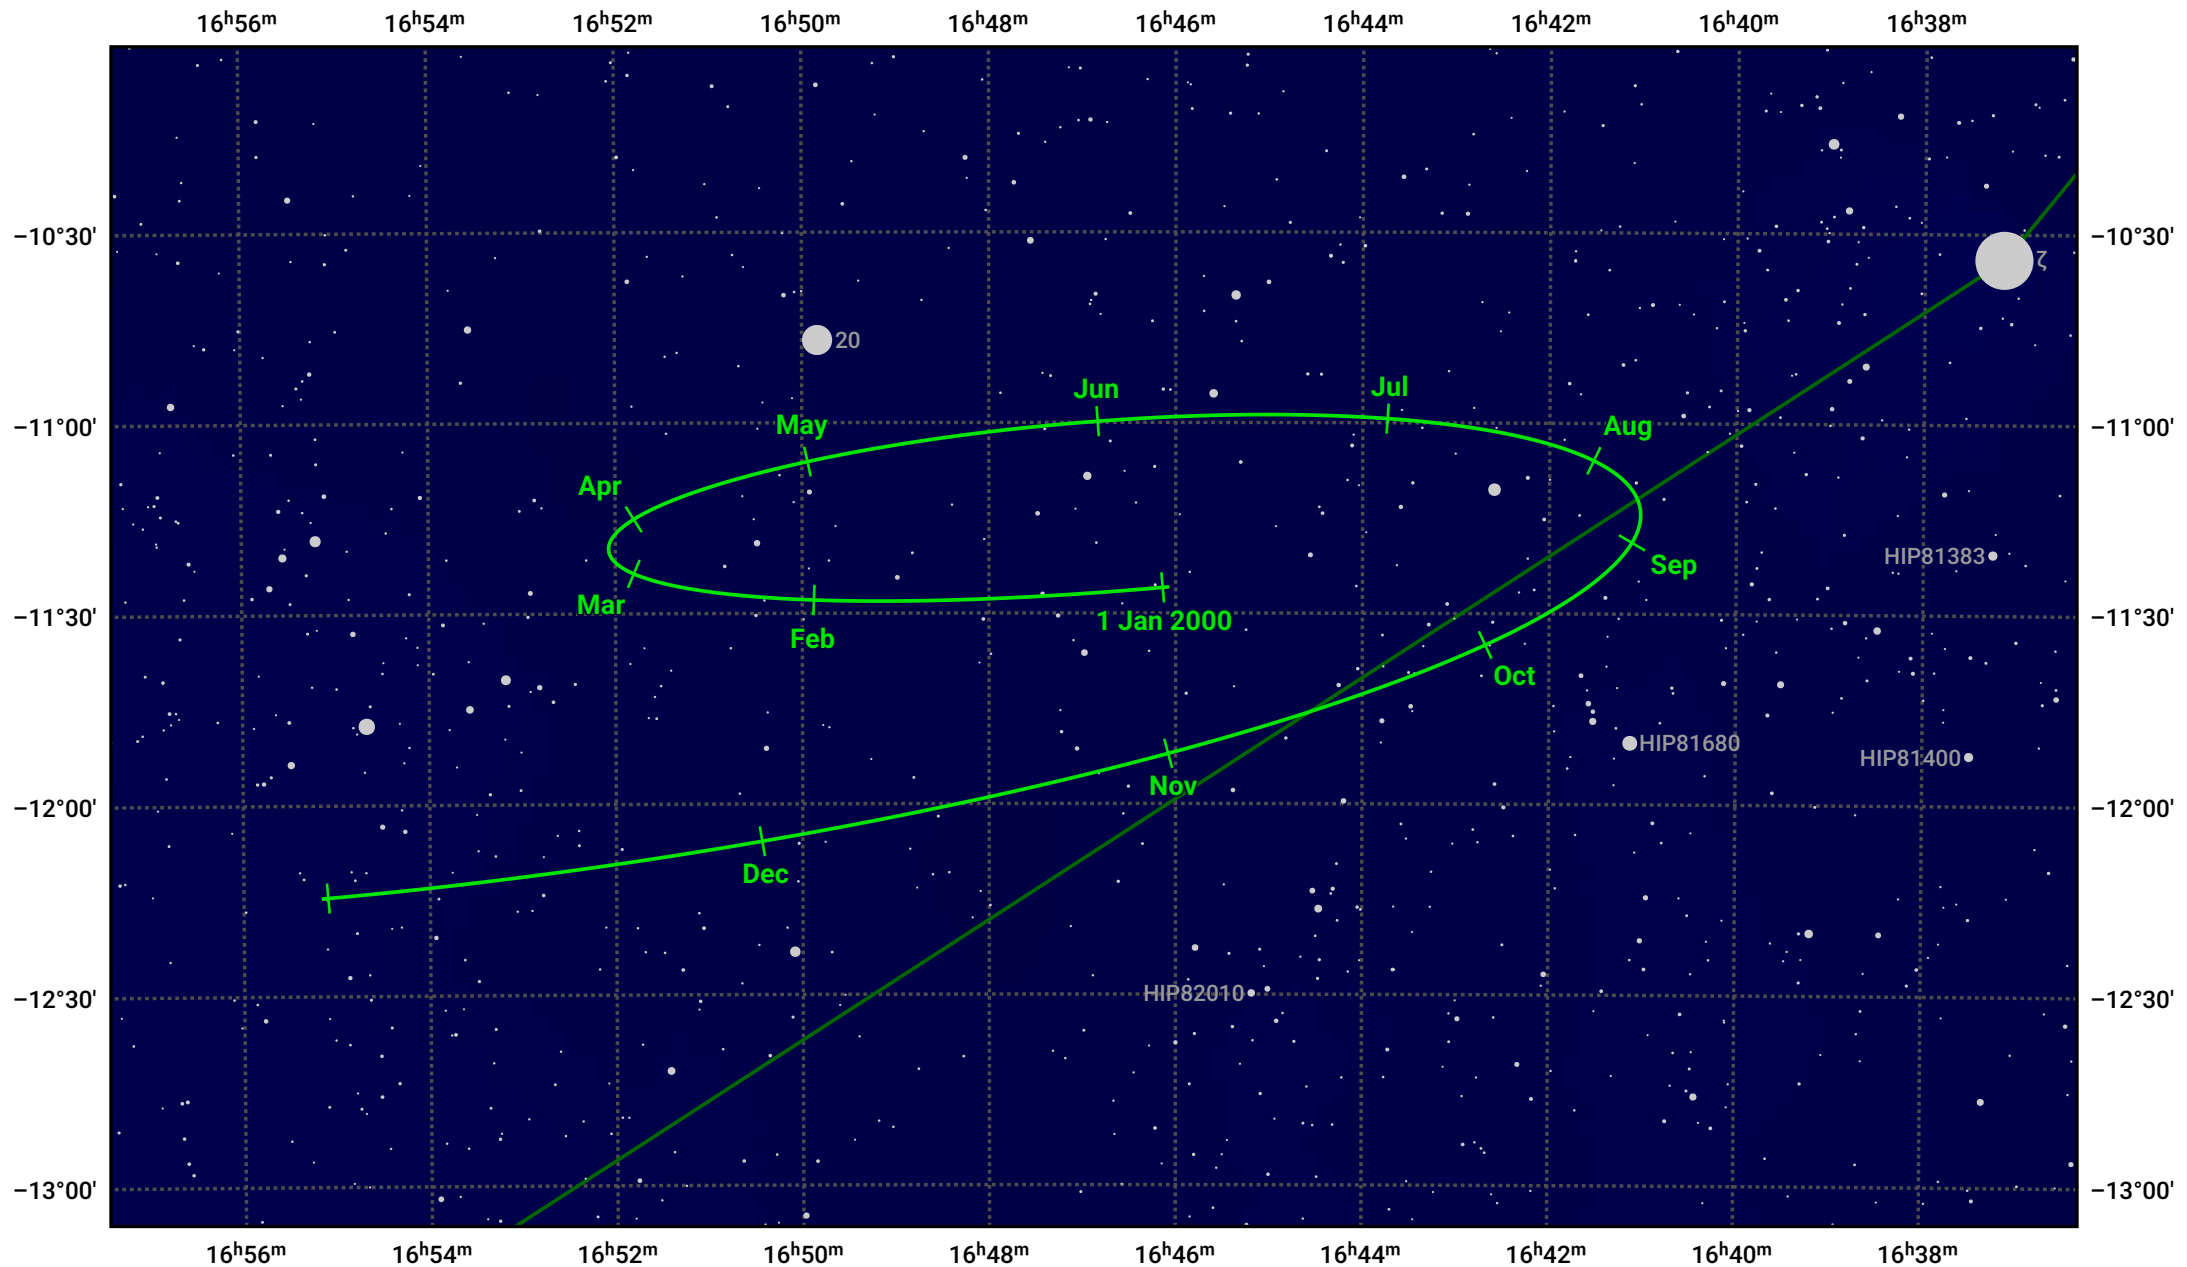

The path of Pluto in 2000

© Dominic Ford 2011–2024. Date markers placed at midnight UTC. Downloaded from <https://in-the-sky.org>

Magnitude scale:

— Ecliptic Plane

Date	Mag
2000 Jan 1	14.6
2000 Apr 1	14.5
2000 Jul 1	14.5
2000 Oct 1	14.6
2001 Jan 1	14.6