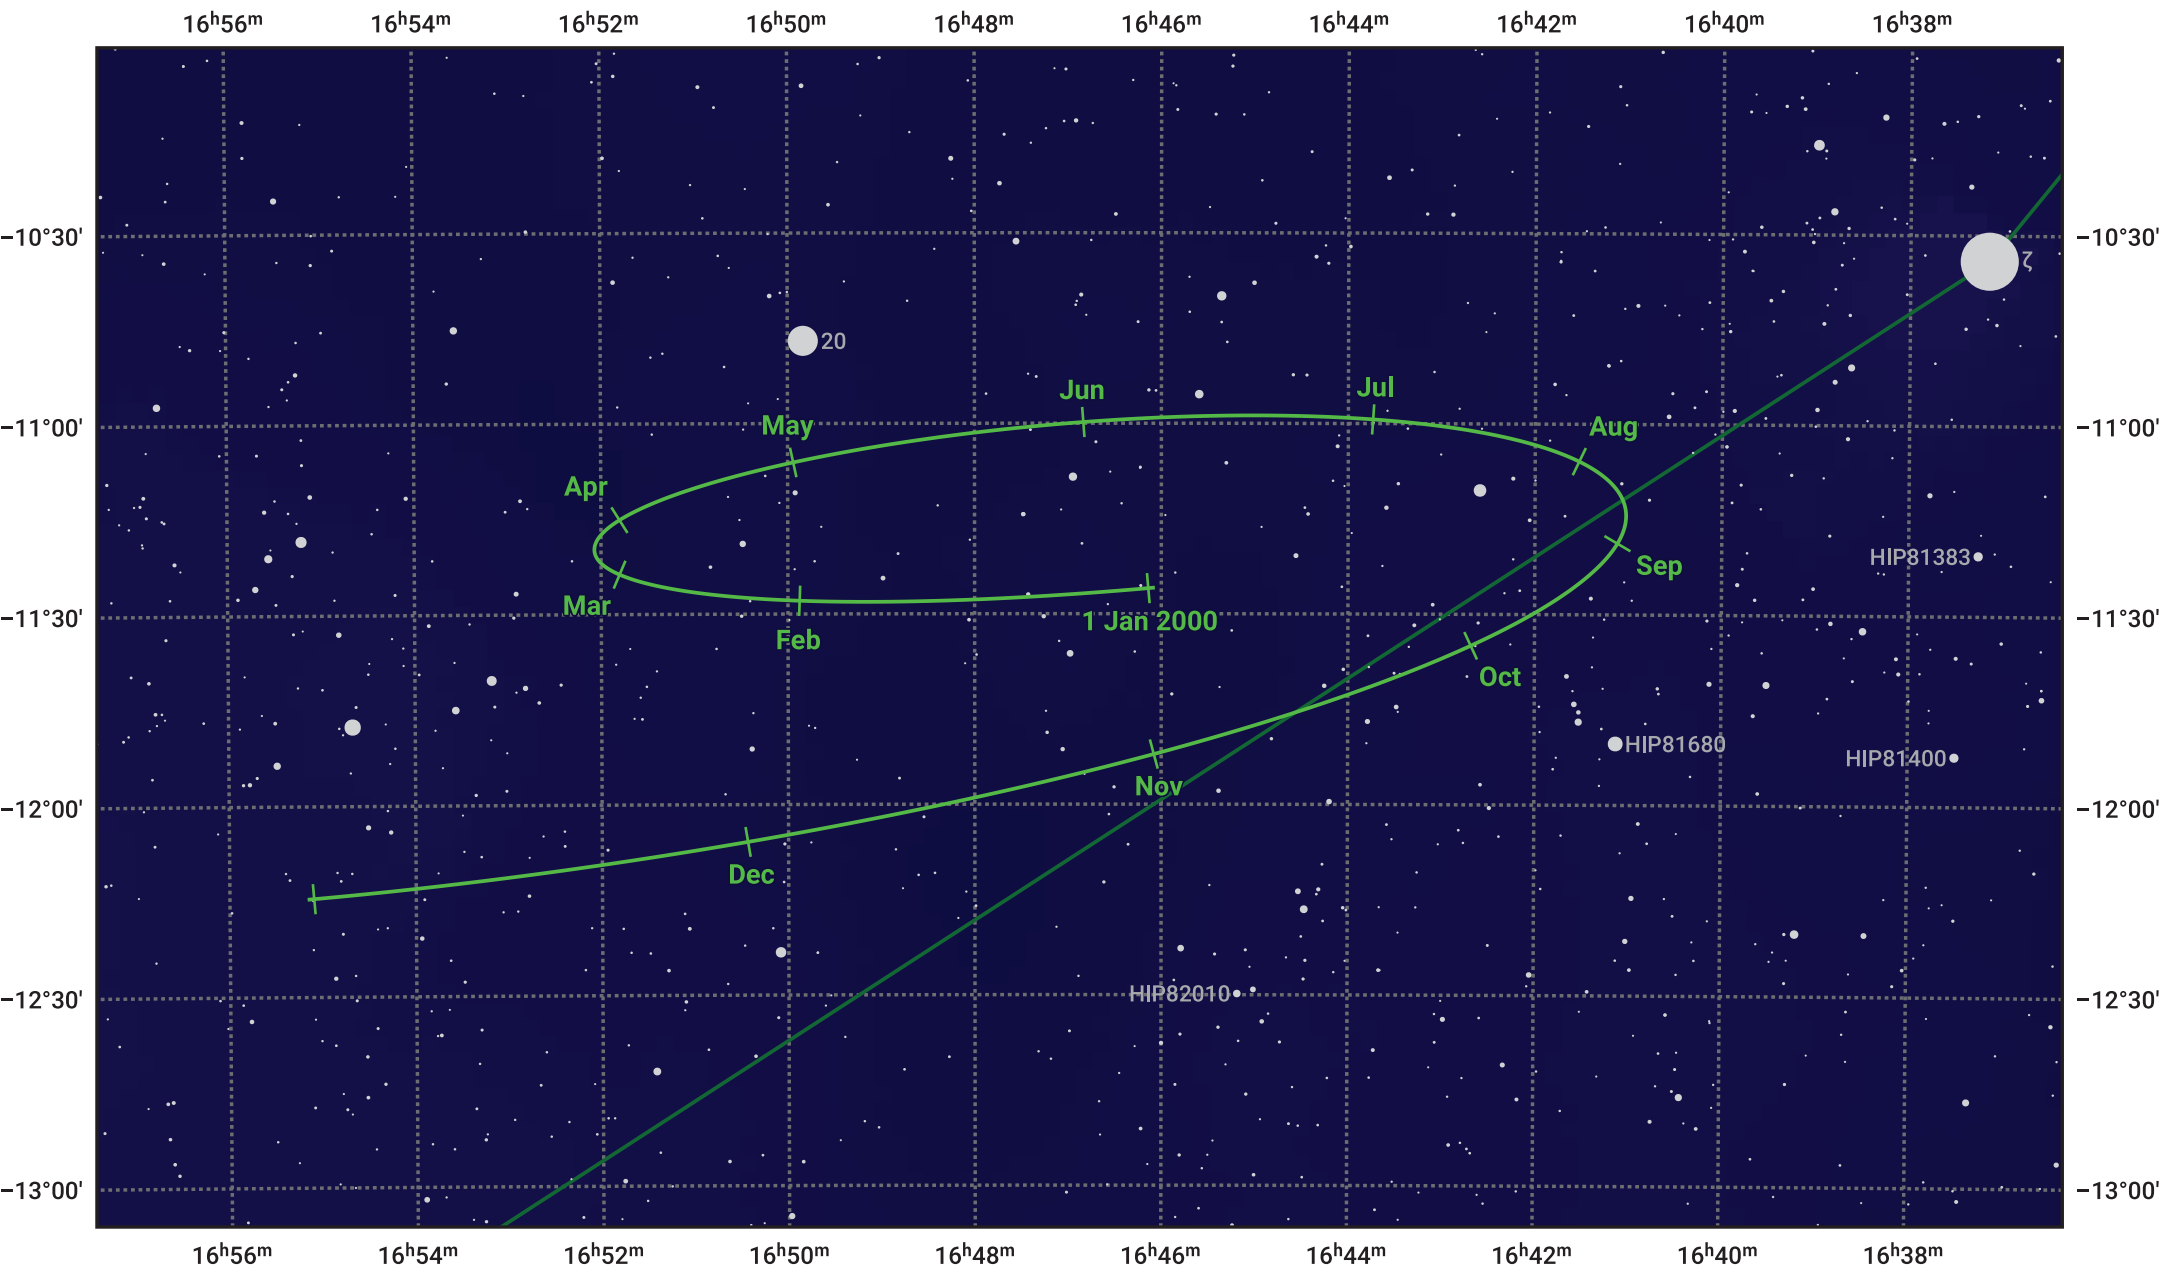

The path of Pluto in 2000

© Dominic Ford 2011–2024. Date markers placed at midnight UTC. Downloaded from <https://in-the-sky.org>

Magnitude scale:

— Ecliptic Plane

Date	Mag
2000 Jan 1	14.6
2000 Apr 1	14.5
2000 Jul 1	14.5
2000 Oct 1	14.6
2001 Jan 1	14.6