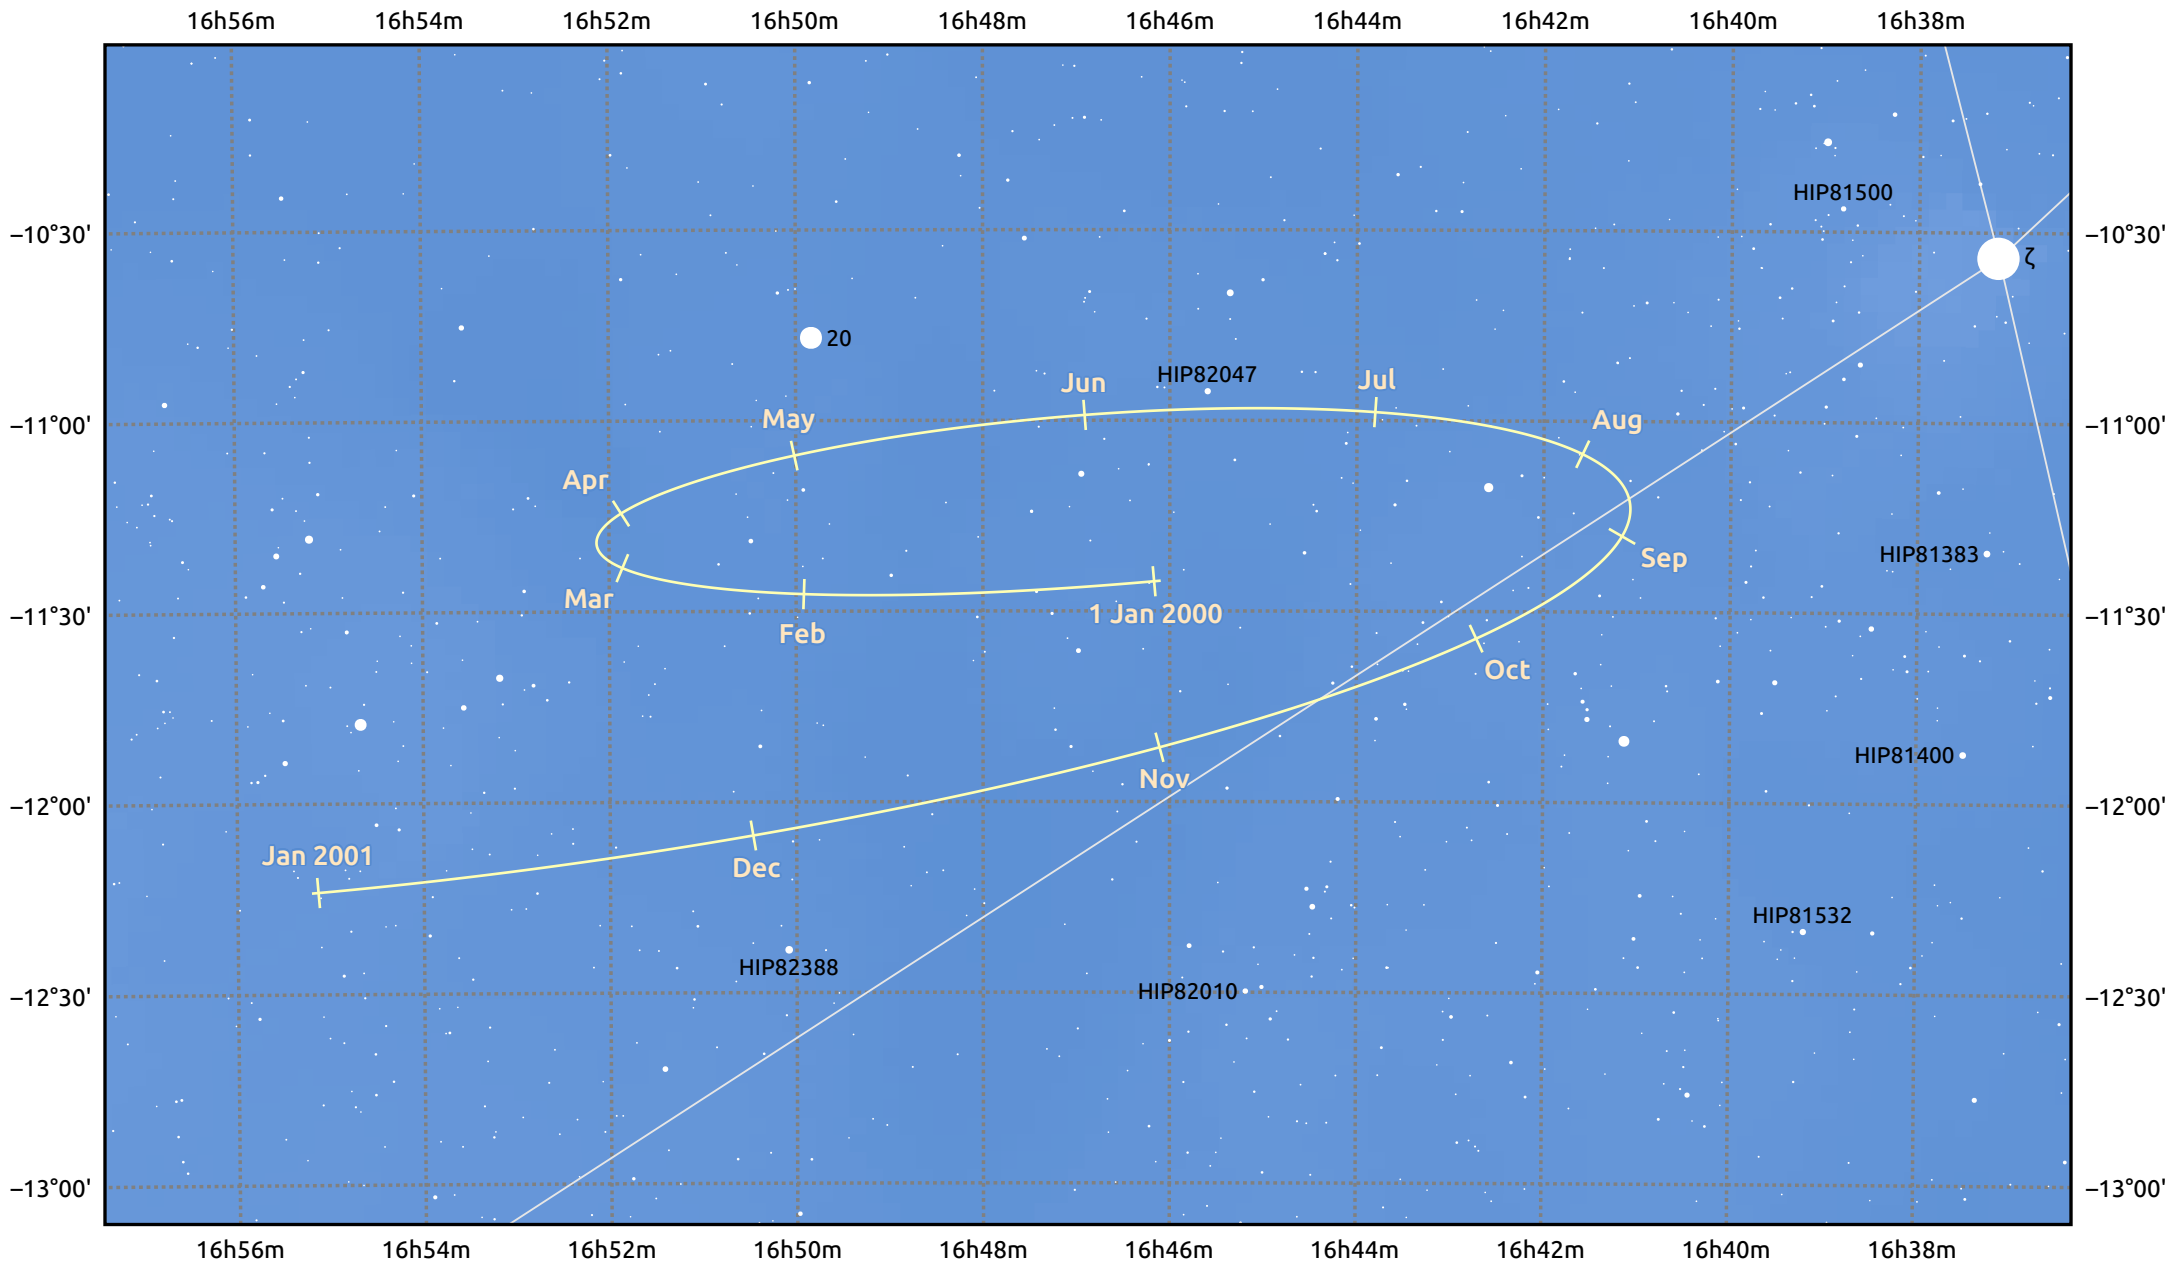

The path of Pluto in 2000

© Dominic Ford 2011–2025. Date markers placed at midnight UTC. Downloaded from <https://in-the-sky.org>

— Ecliptic Plane

Date	Mag
2000 Jan 1	14.5
2000 Apr 1	14.5
2000 Jul 1	14.4
2000 Oct 1	14.6
2001 Jan 1	14.5