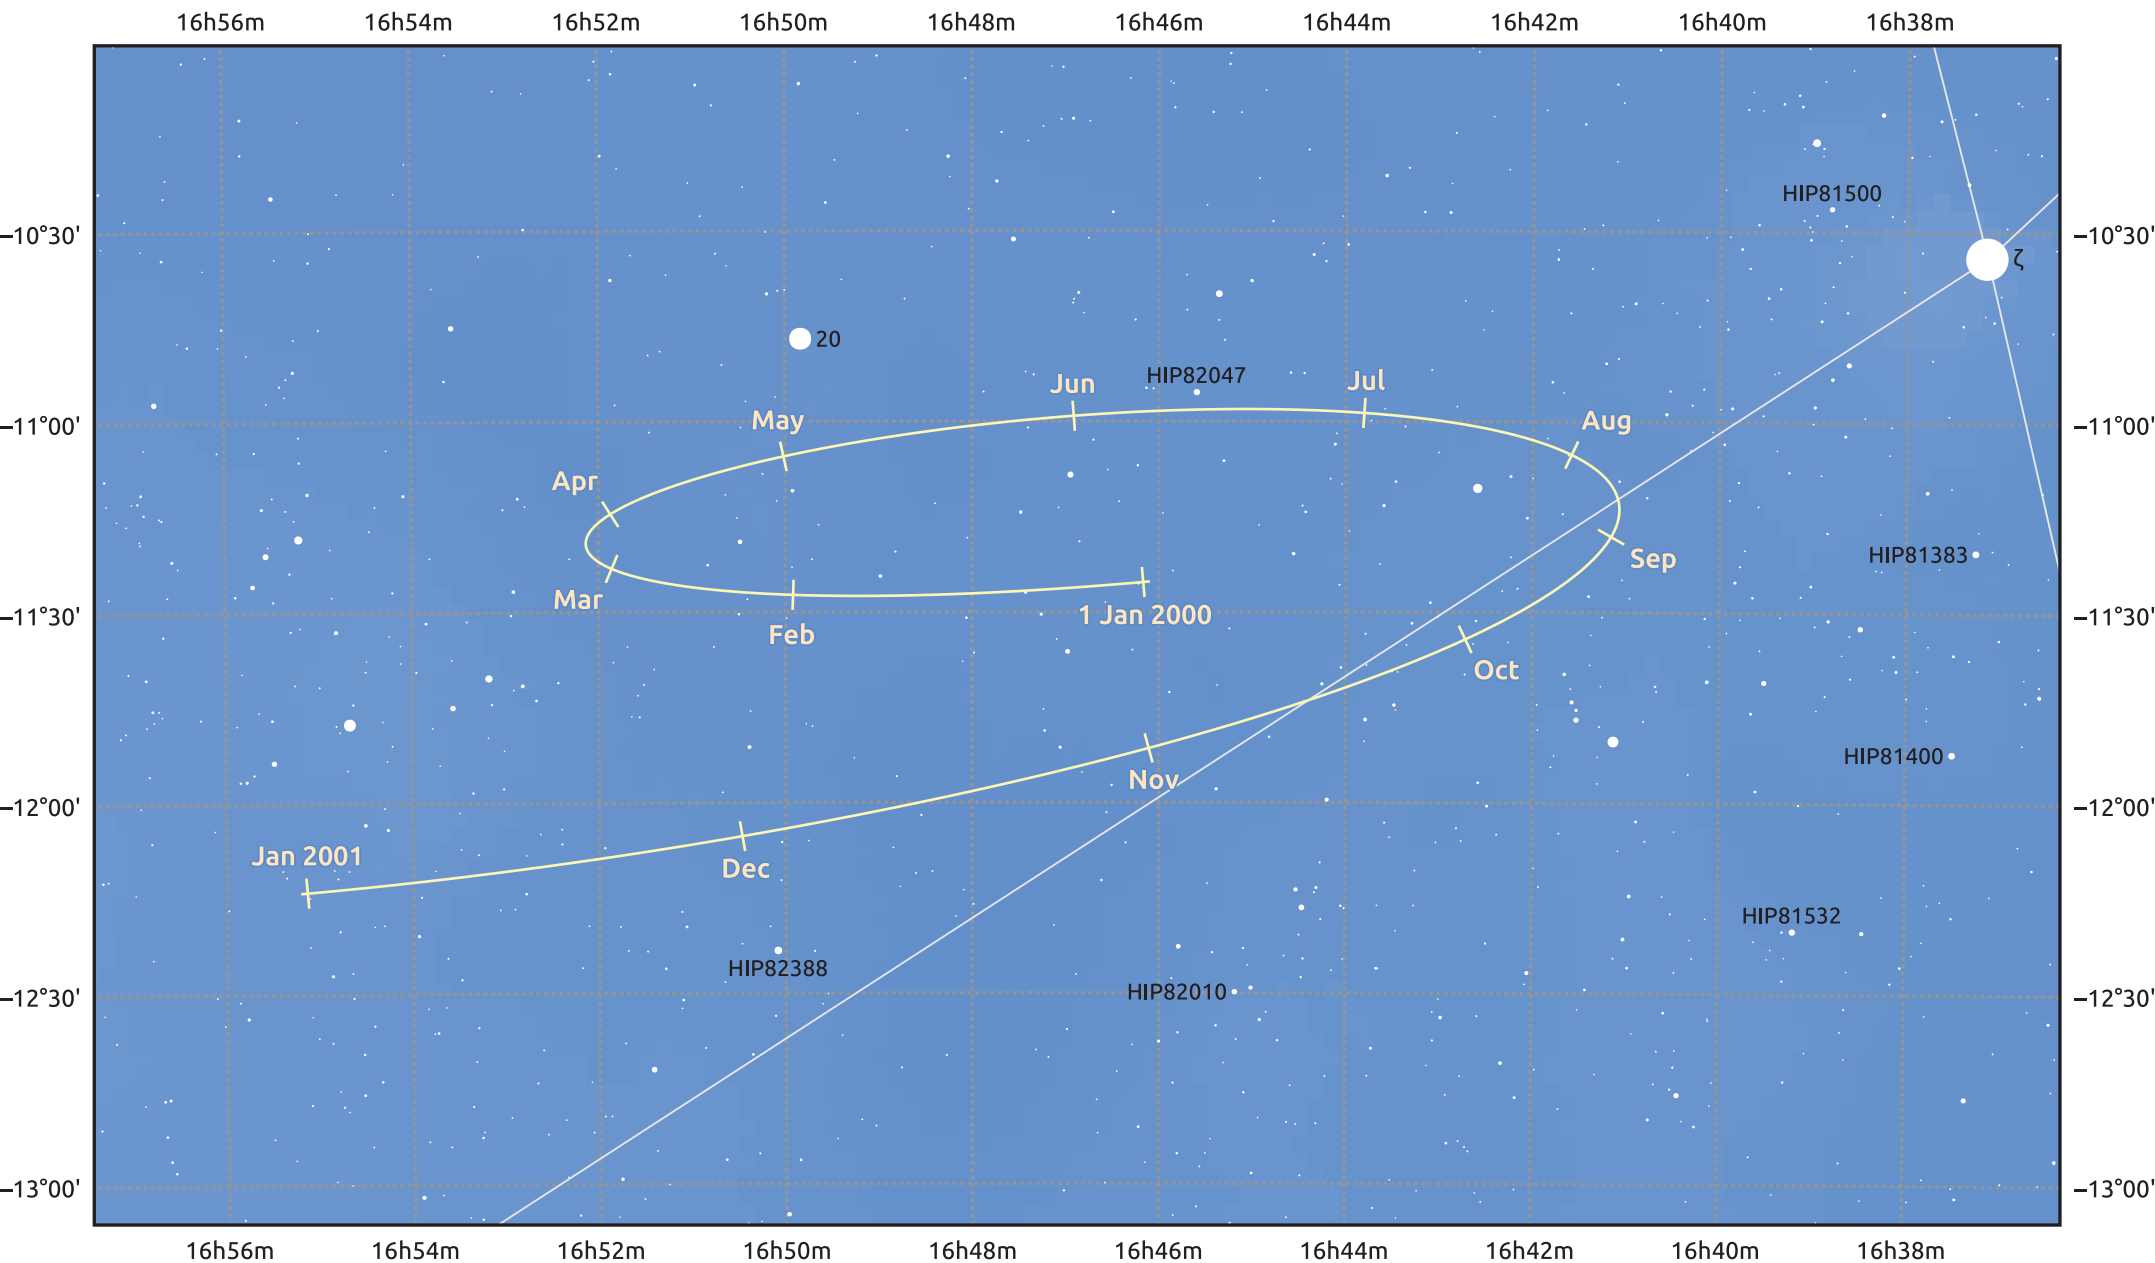

The path of Pluto in 2000

© Dominic Ford 2011–2025. Date markers placed at midnight UTC. Downloaded from <https://in-the-sky.org>

— Ecliptic Plane

Date	Mag
2000 Jan 1	14.5
2000 Apr 1	14.5
2000 Jul 1	14.4
2000 Oct 1	14.6
2001 Jan 1	14.5