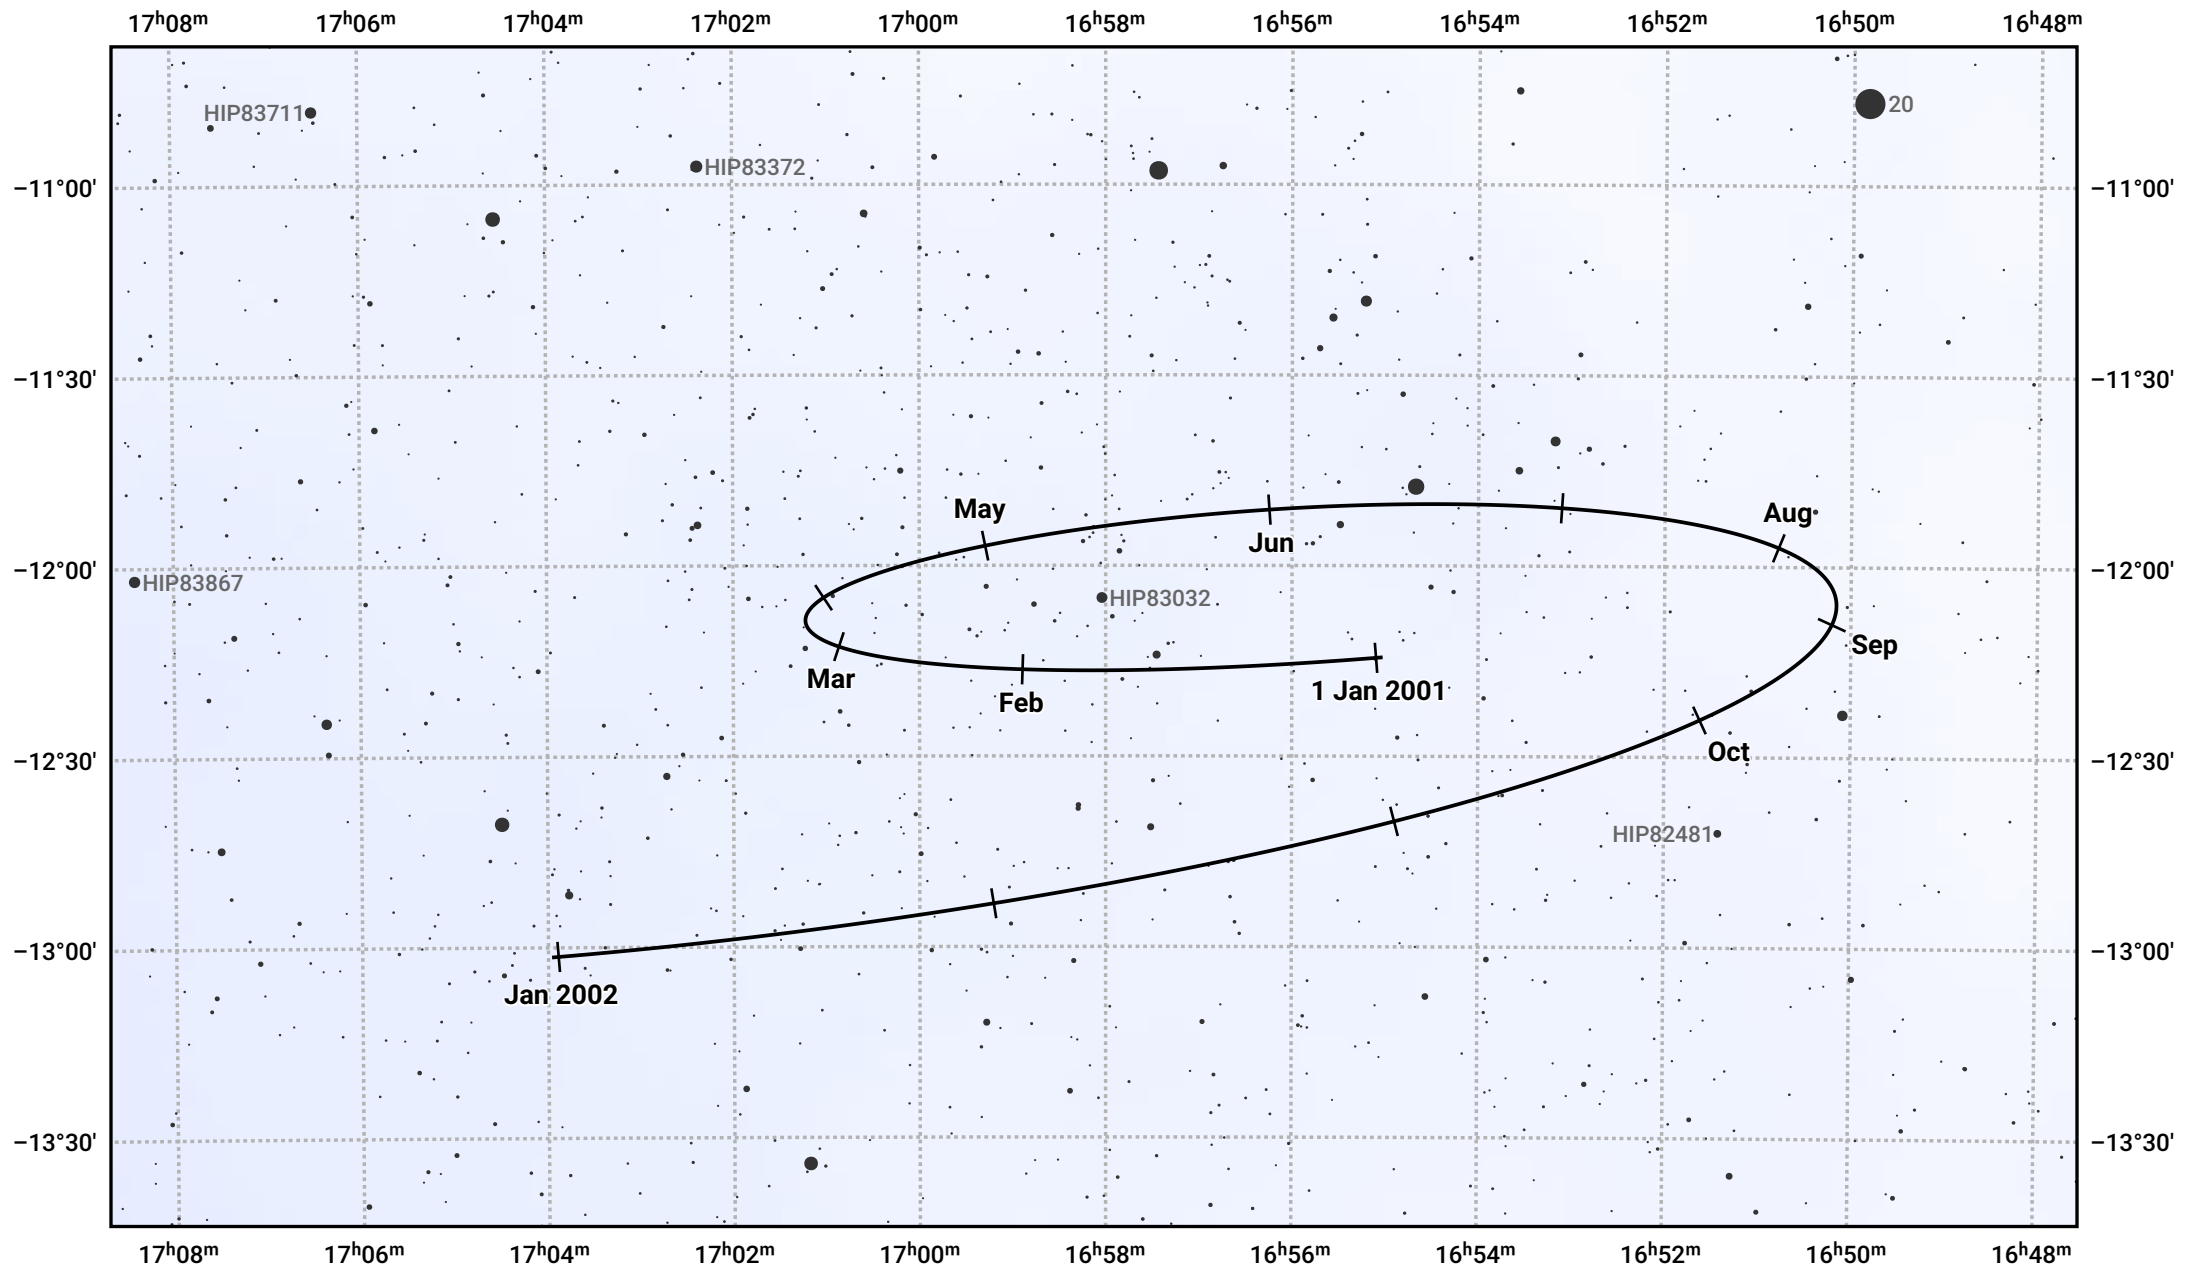

The path of Pluto in 2001

© Dominic Ford 2011–2024. Date markers placed at midnight UTC. Downloaded from <https://in-the-sky.org>

Magnitude scale: 13.0 12.0 11.0 10.0 9.0 8.0 7.0 6.0 5.0 4.0

— Ecliptic Plane

- Galaxy
- Bright nebula
- Open cluster
- ⊕ Globular cluster

Date	Mag
2001 Jan 1	14.6
2001 Apr 1	14.6
2001 Jul 1	14.5
2001 Oct 1	14.6
2002 Jan 1	14.6