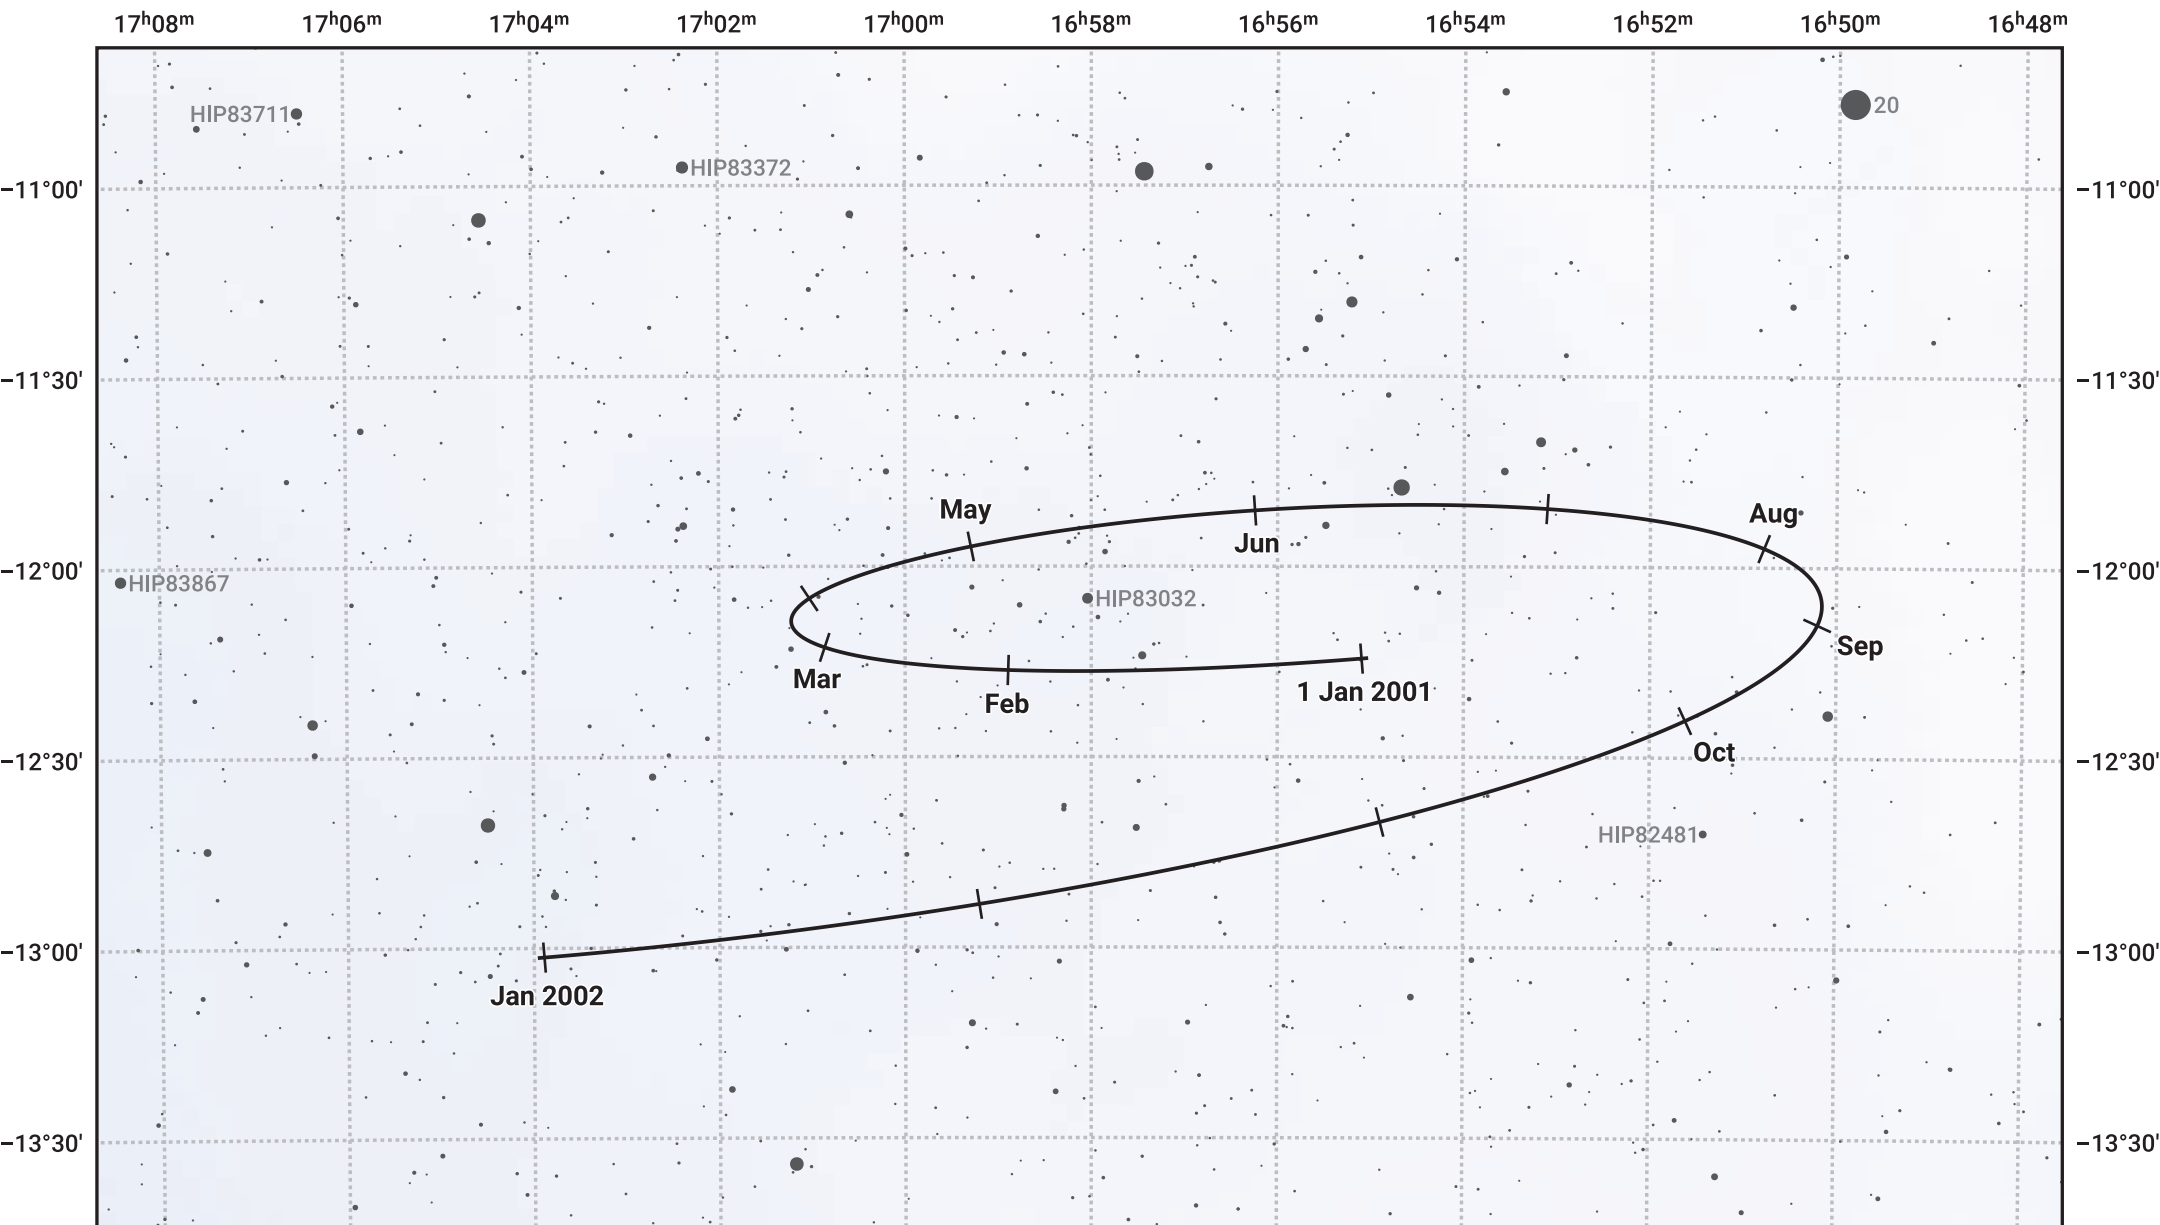

The path of Pluto in 2001

© Dominic Ford 2011–2024. Date markers placed at midnight UTC. Downloaded from <https://in-the-sky.org>

Magnitude scale: 13.0 12.0 11.0 10.0 9.0 8.0 7.0 6.0 5.0 4.0

— Ecliptic Plane

-  Galaxy
-  Bright nebula
-  Open cluster
-  Globular cluster

Date	Mag
2001 Jan 1	14.6
2001 Apr 1	14.6
2001 Jul 1	14.5
2001 Oct 1	14.6
2002 Jan 1	14.6