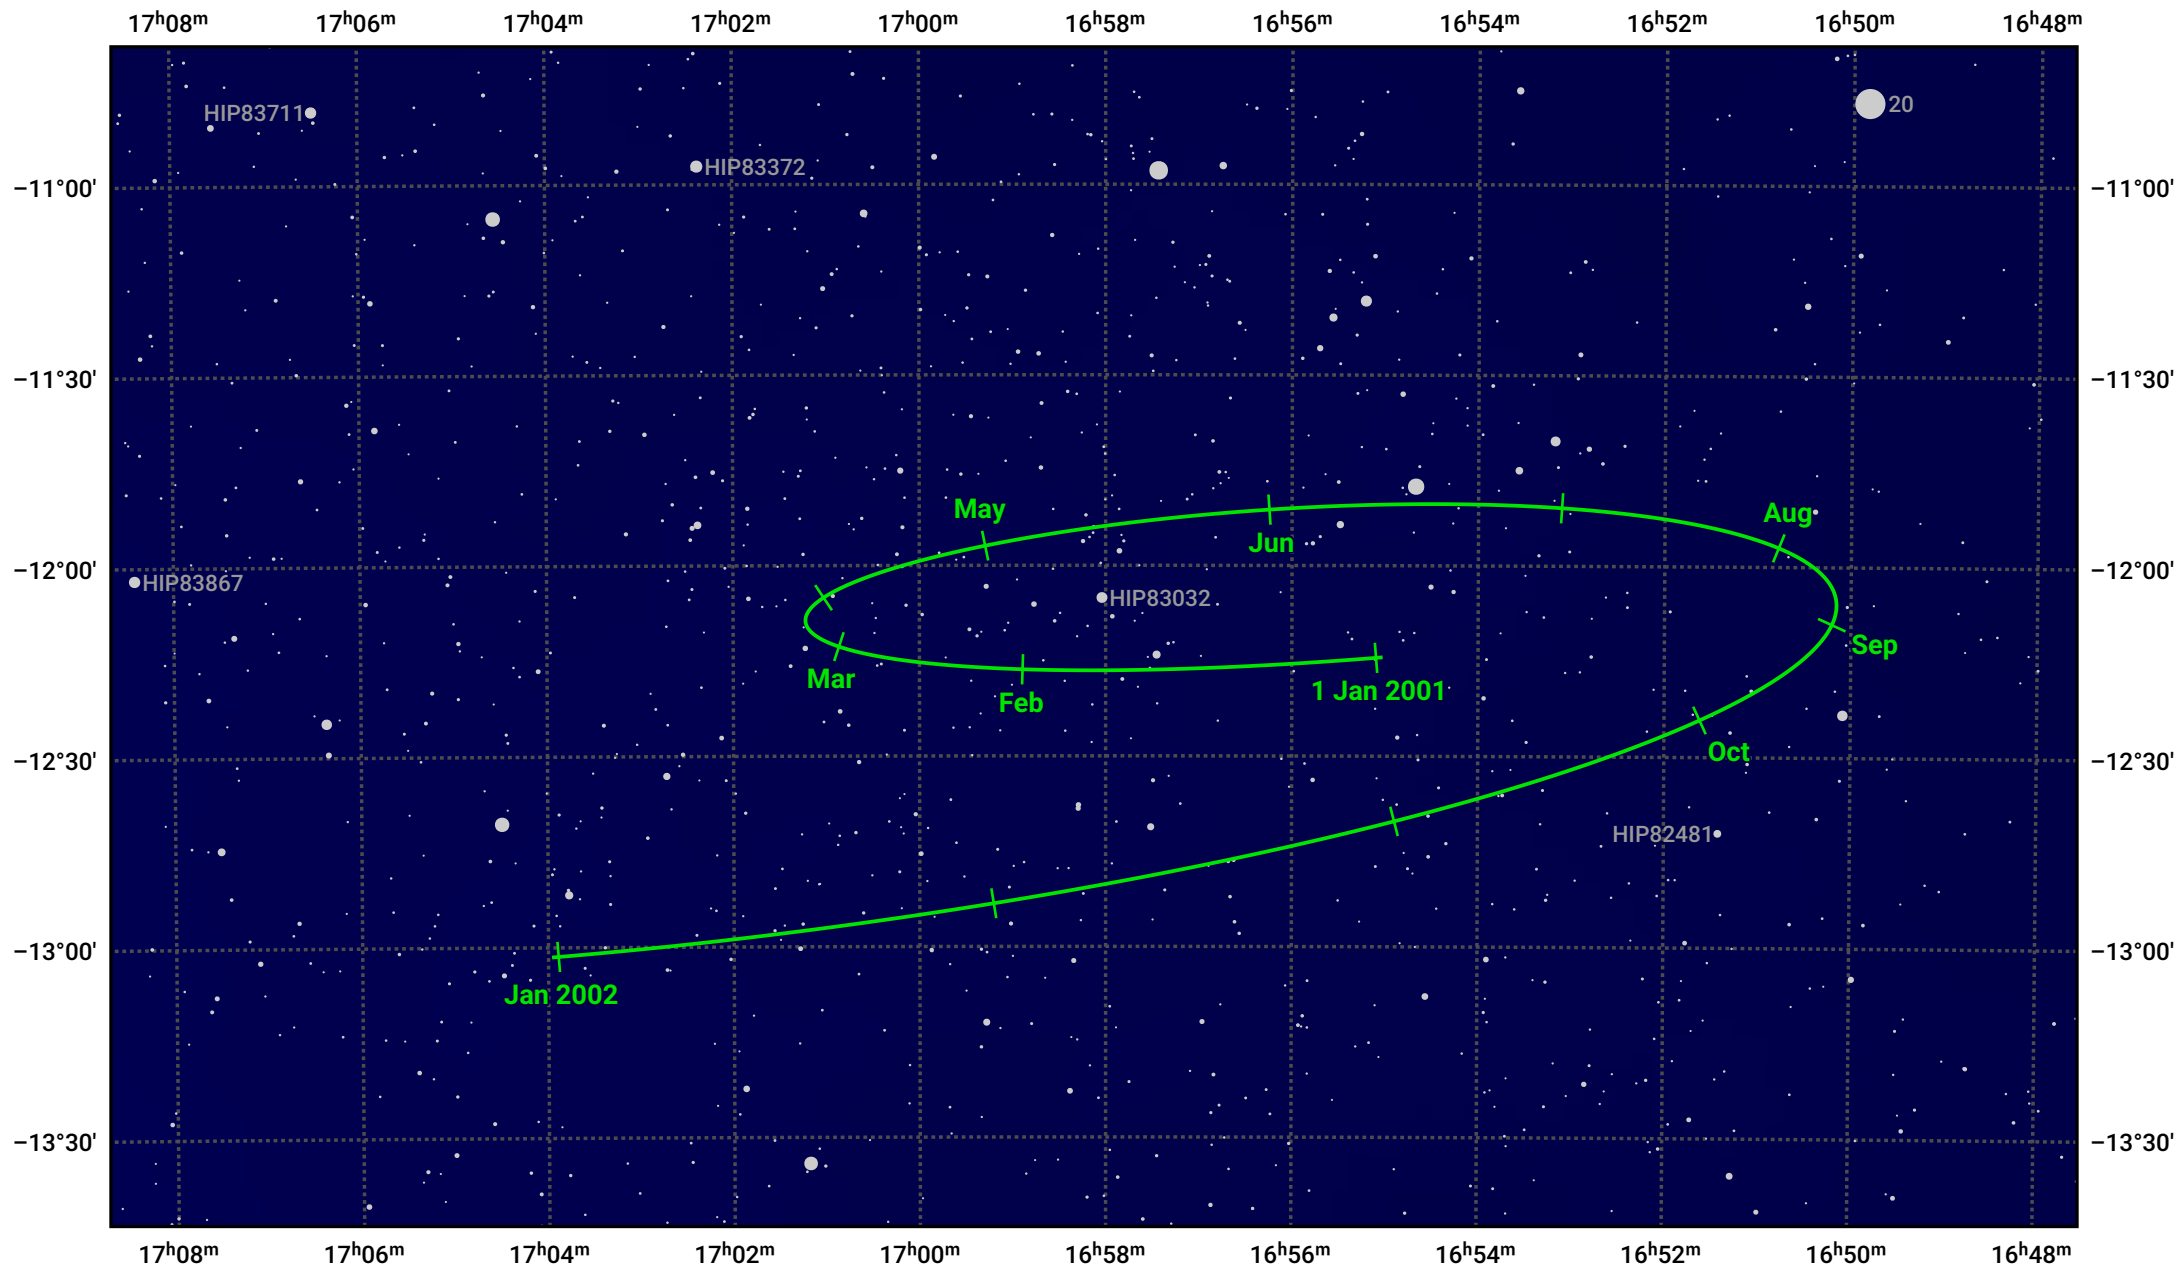

The path of Pluto in 2001

© Dominic Ford 2011–2024. Date markers placed at midnight UTC. Downloaded from <https://in-the-sky.org>

Magnitude scale: 13.0 12.0 11.0 10.0 9.0 8.0 7.0 6.0 5.0 4.0

— Ecliptic Plane

-  Galaxy
-  Bright nebula
-  Open cluster
-  Globular cluster

Date	Mag
2001 Jan 1	14.6
2001 Apr 1	14.6
2001 Jul 1	14.5
2001 Oct 1	14.6
2002 Jan 1	14.6