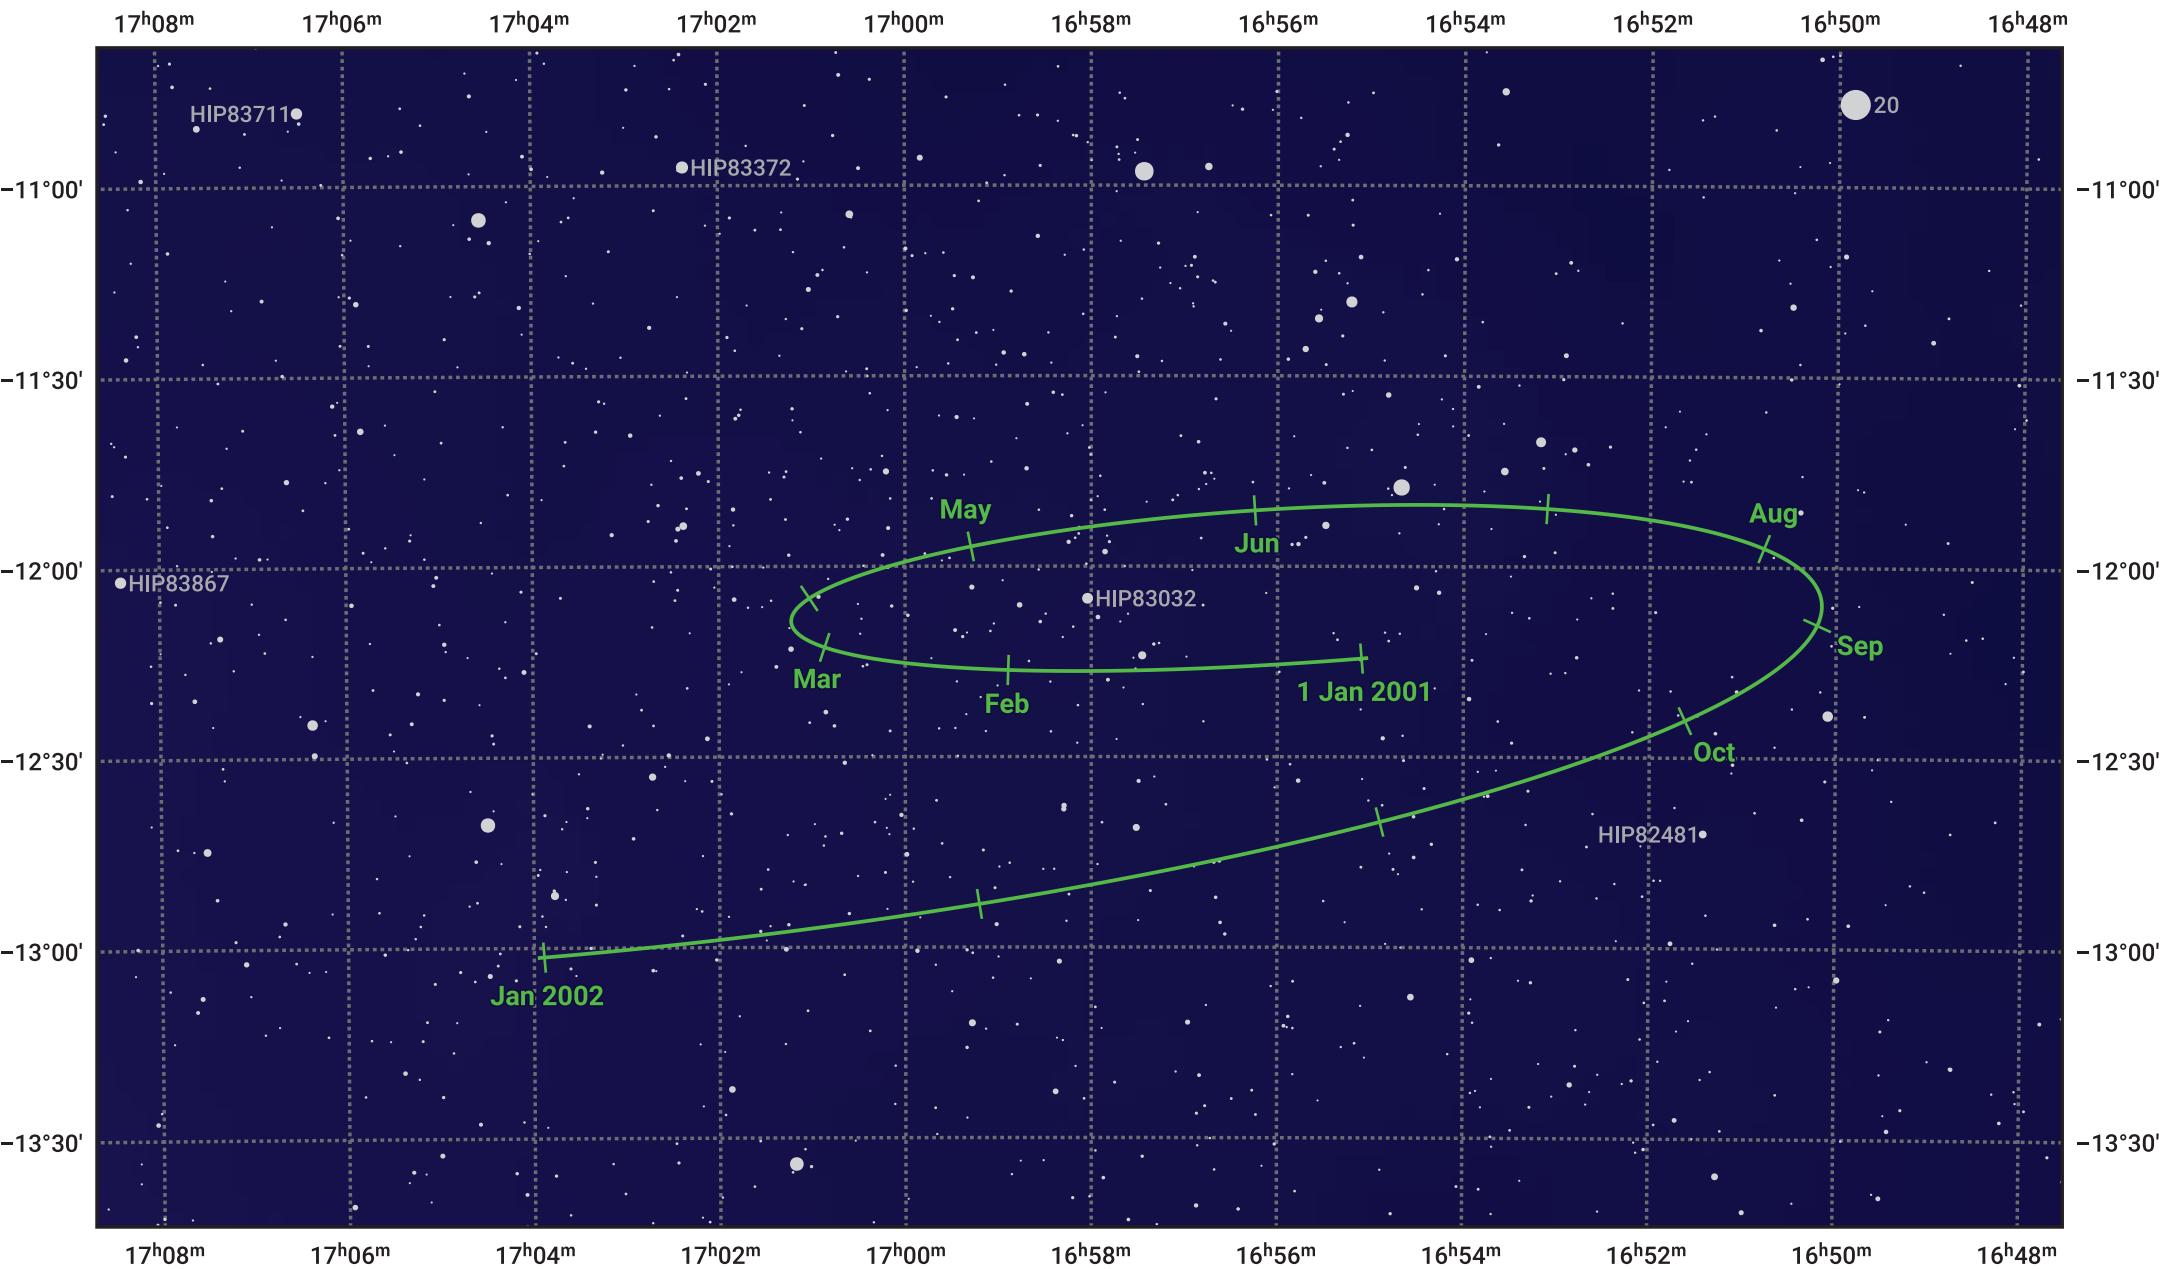

The path of Pluto in 2001

© Dominic Ford 2011–2024. Date markers placed at midnight UTC. Downloaded from <https://in-the-sky.org>

Magnitude scale: 13.0 12.0 11.0 10.0 9.0 8.0 7.0 6.0 5.0 4.0

— Ecliptic Plane

- Galaxy
- Bright nebula
- Open cluster
- ⊕ Globular cluster

Date	Mag
2001 Jan 1	14.6
2001 Apr 1	14.6
2001 Jul 1	14.5
2001 Oct 1	14.6
2002 Jan 1	14.6