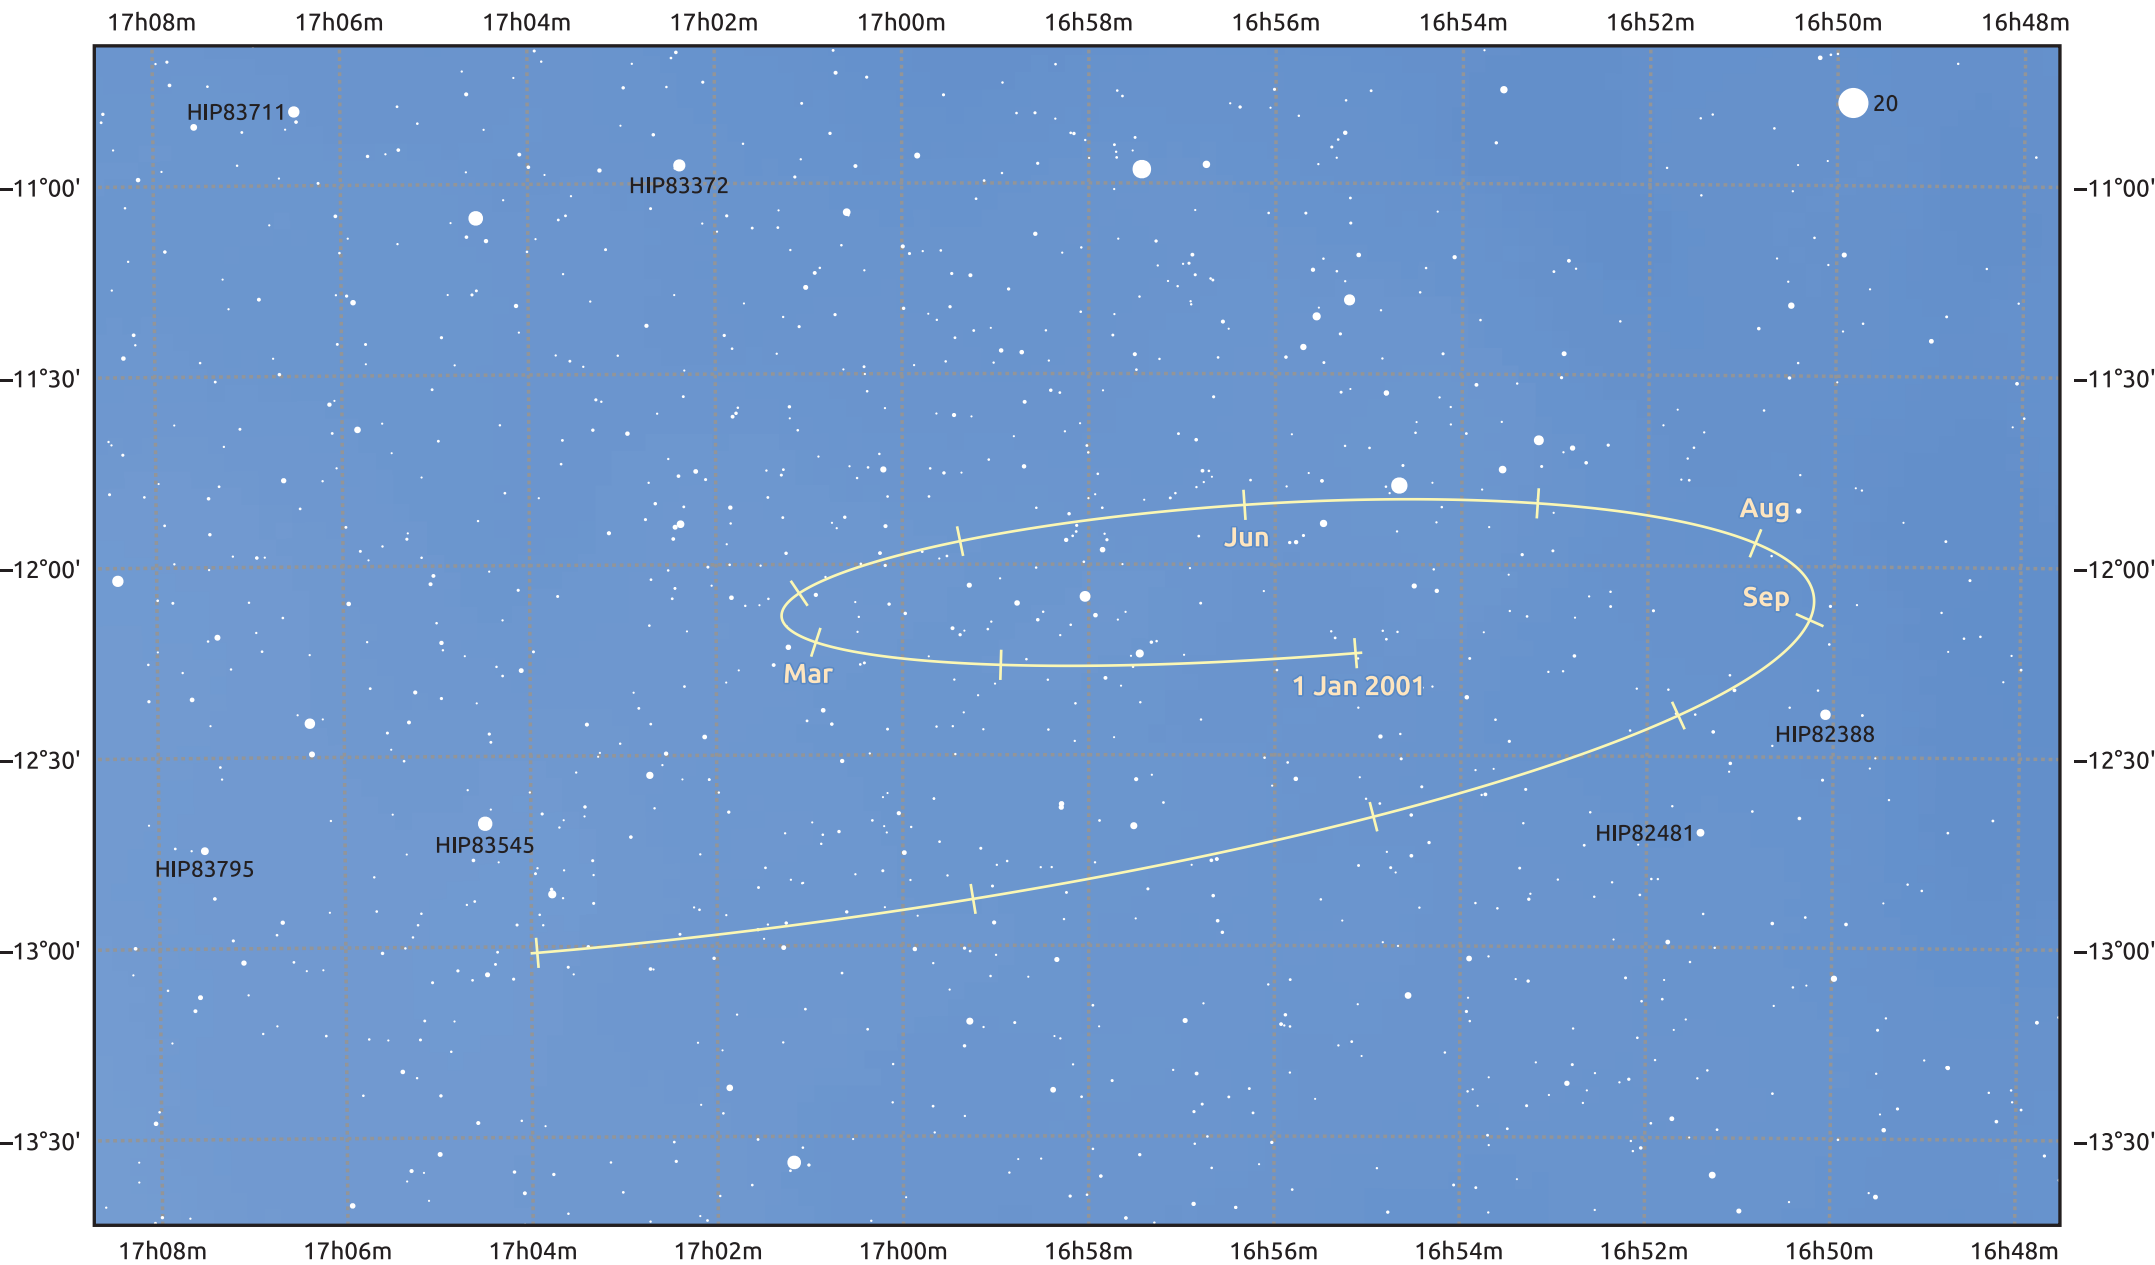

The path of Pluto in 2001

© Dominic Ford 2011–2025. Date markers placed at midnight UTC. Downloaded from <https://in-the-sky.org>

Magnitude scale: 13.0 12.0 11.0 10.0 9.0 8.0 7.0 6.0 5.0 4.0

— Ecliptic Plane

Galaxy Bright nebula Open cluster Globular cluster Planetary nebula

Date	Mag
2001 Jan 1	14.5
2001 Apr 1	14.5
2001 Jul 1	14.4
2001 Oct 1	14.6
2002 Jan 1	14.5