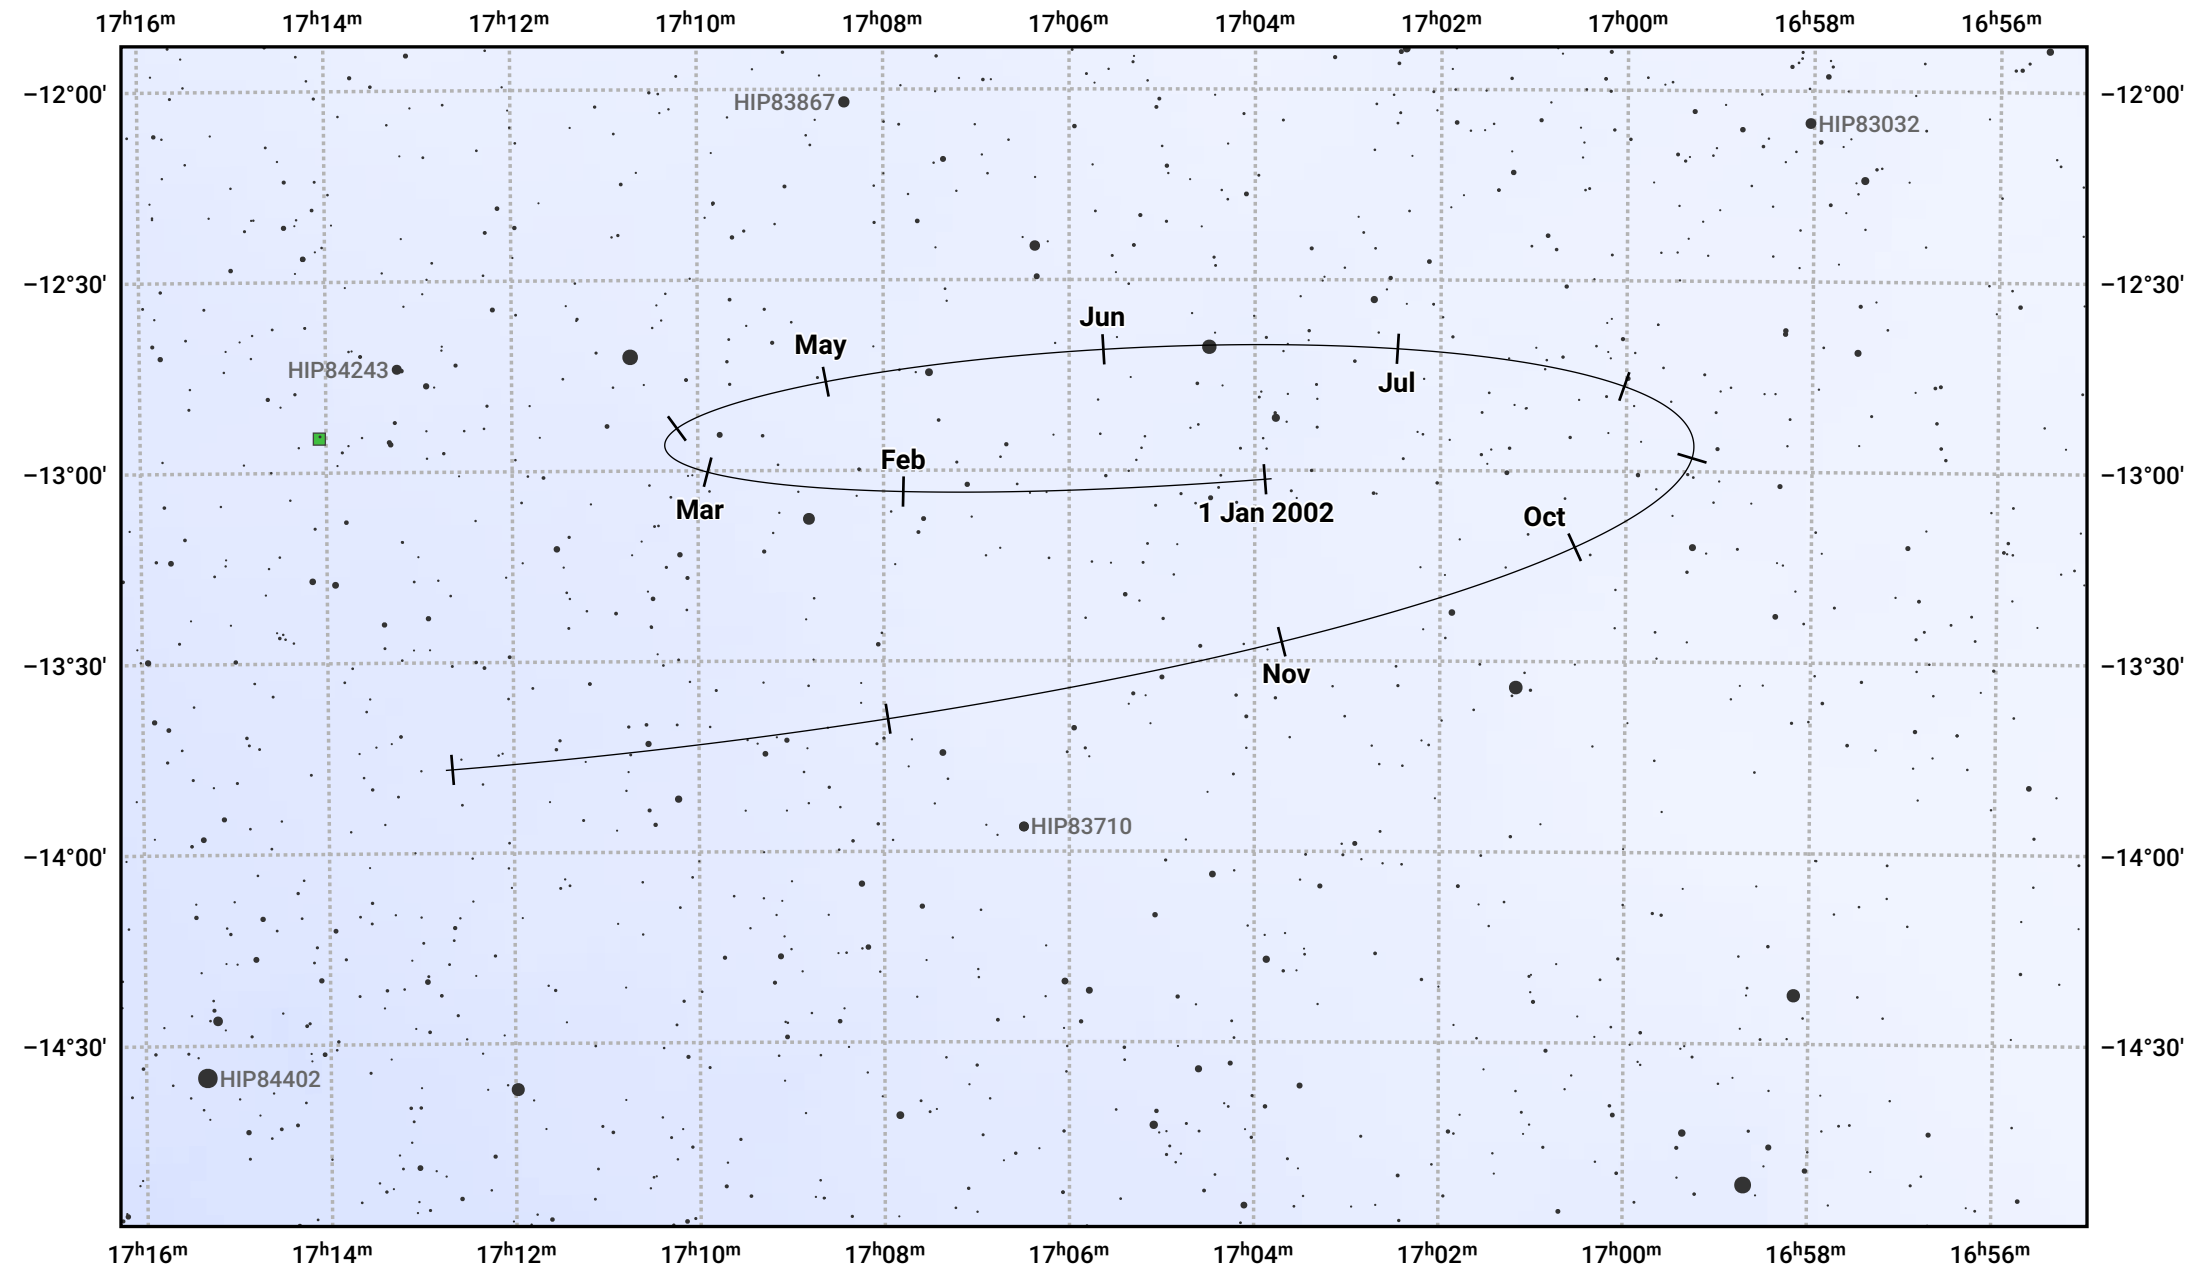

# The path of Pluto in 2002

© Dominic Ford 2011–2024. Date markers placed at midnight UTC. Downloaded from <https://in-the-sky.org>

Magnitude scale: 13.0 12.0 11.0 10.0 9.0 8.0 7.0 6.0

— Ecliptic Plane

- Galaxy
- Bright nebula
- Open cluster
- ⊕ Globular cluster