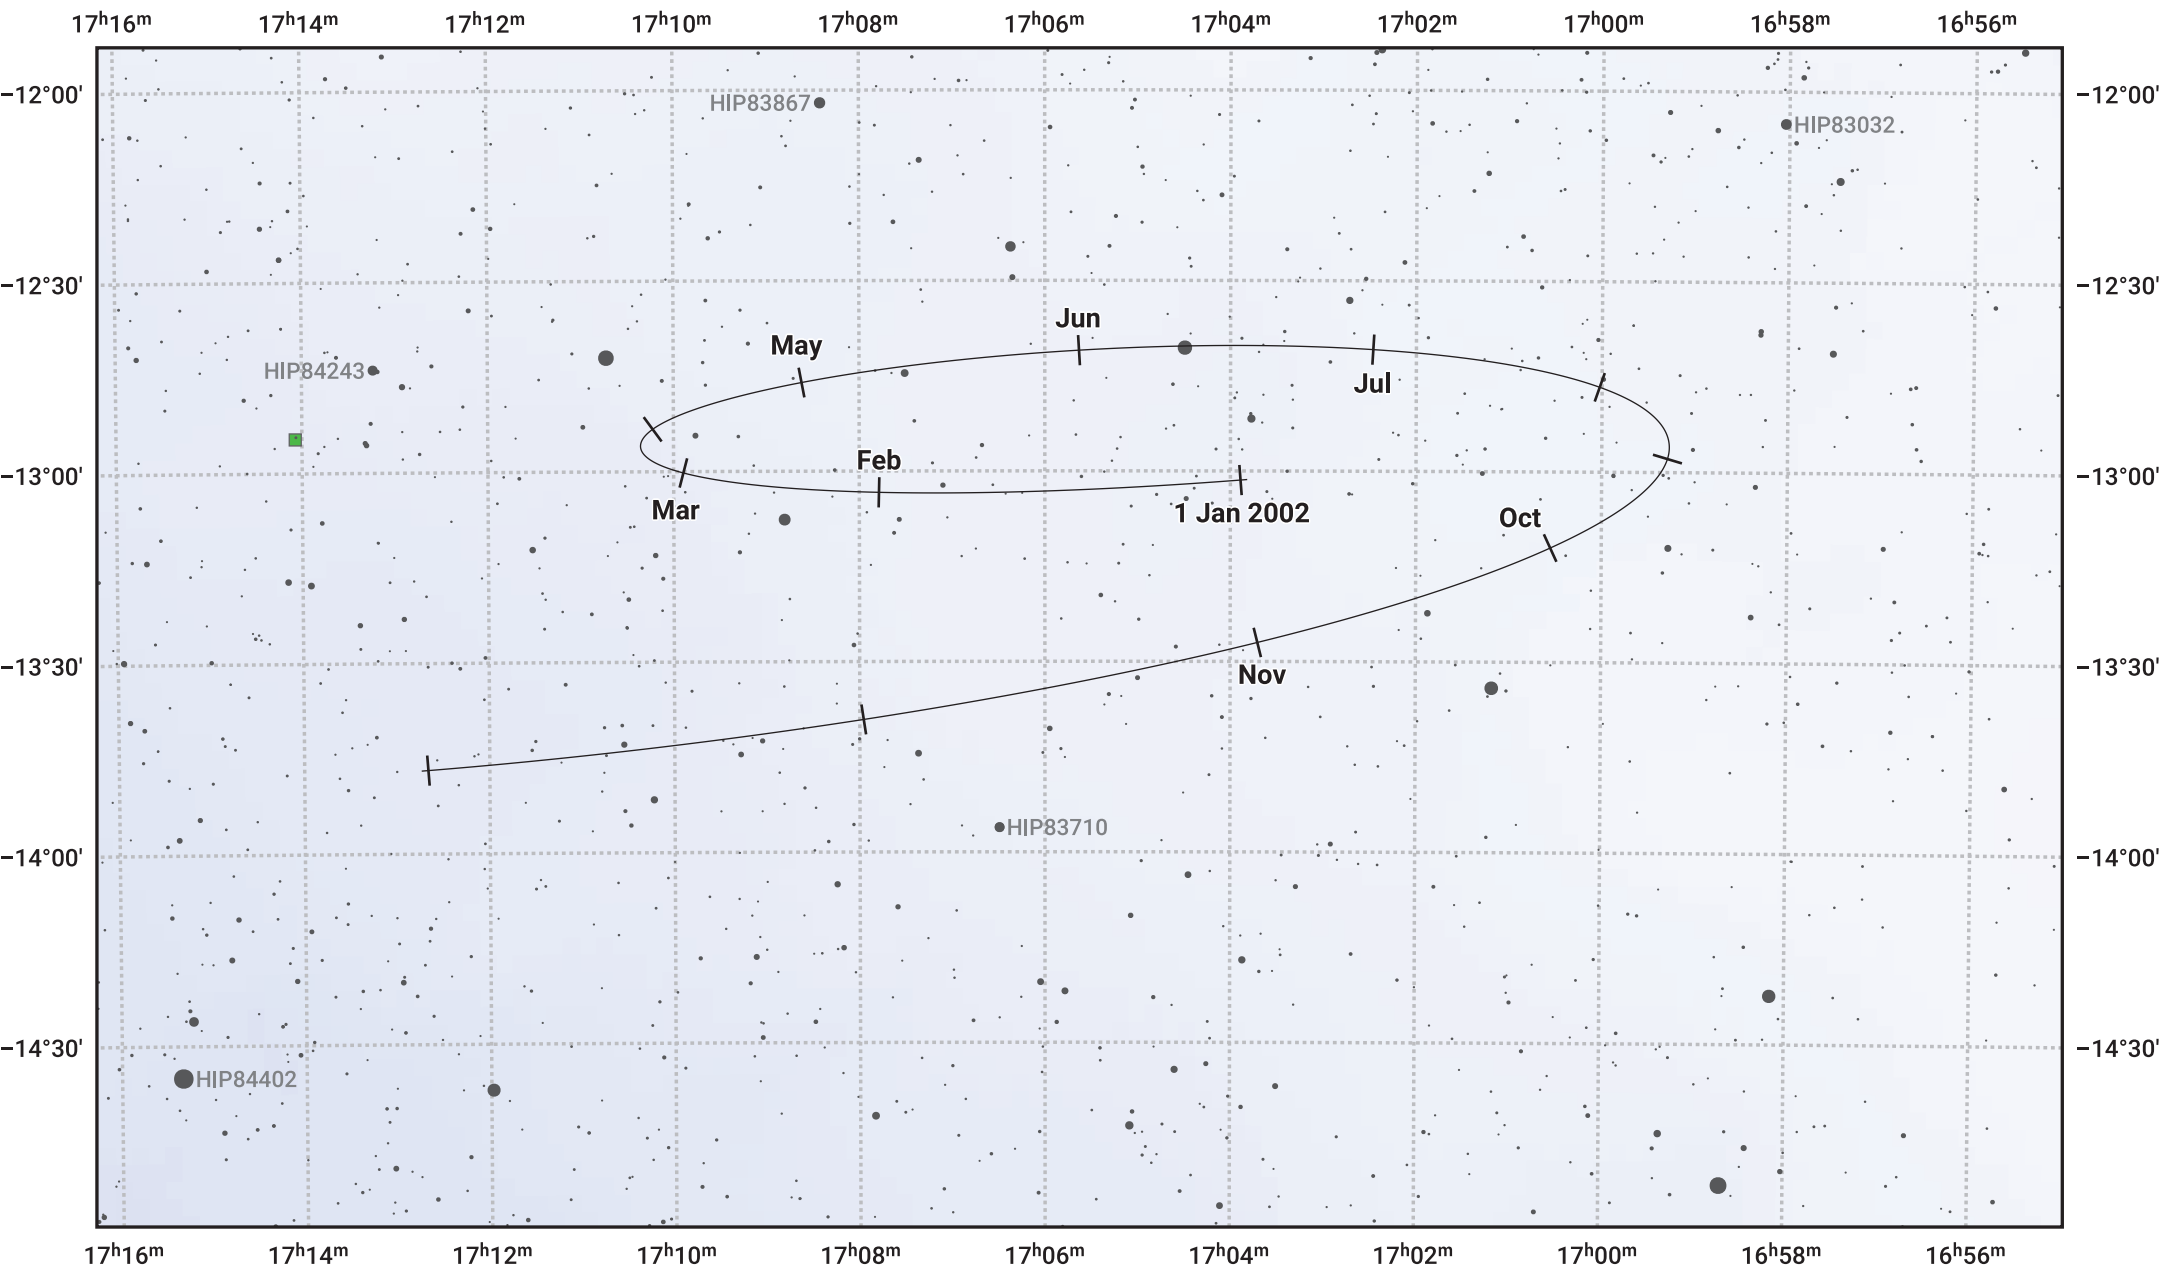

The path of Pluto in 2002

© Dominic Ford 2011–2024. Date markers placed at midnight UTC. Downloaded from <https://in-the-sky.org>

Magnitude scale: 13.0 12.0 11.0 10.0 9.0 8.0 7.0 6.0

— Ecliptic Plane

- Galaxy
- Bright nebula
- Open cluster
- ⊕ Globular cluster