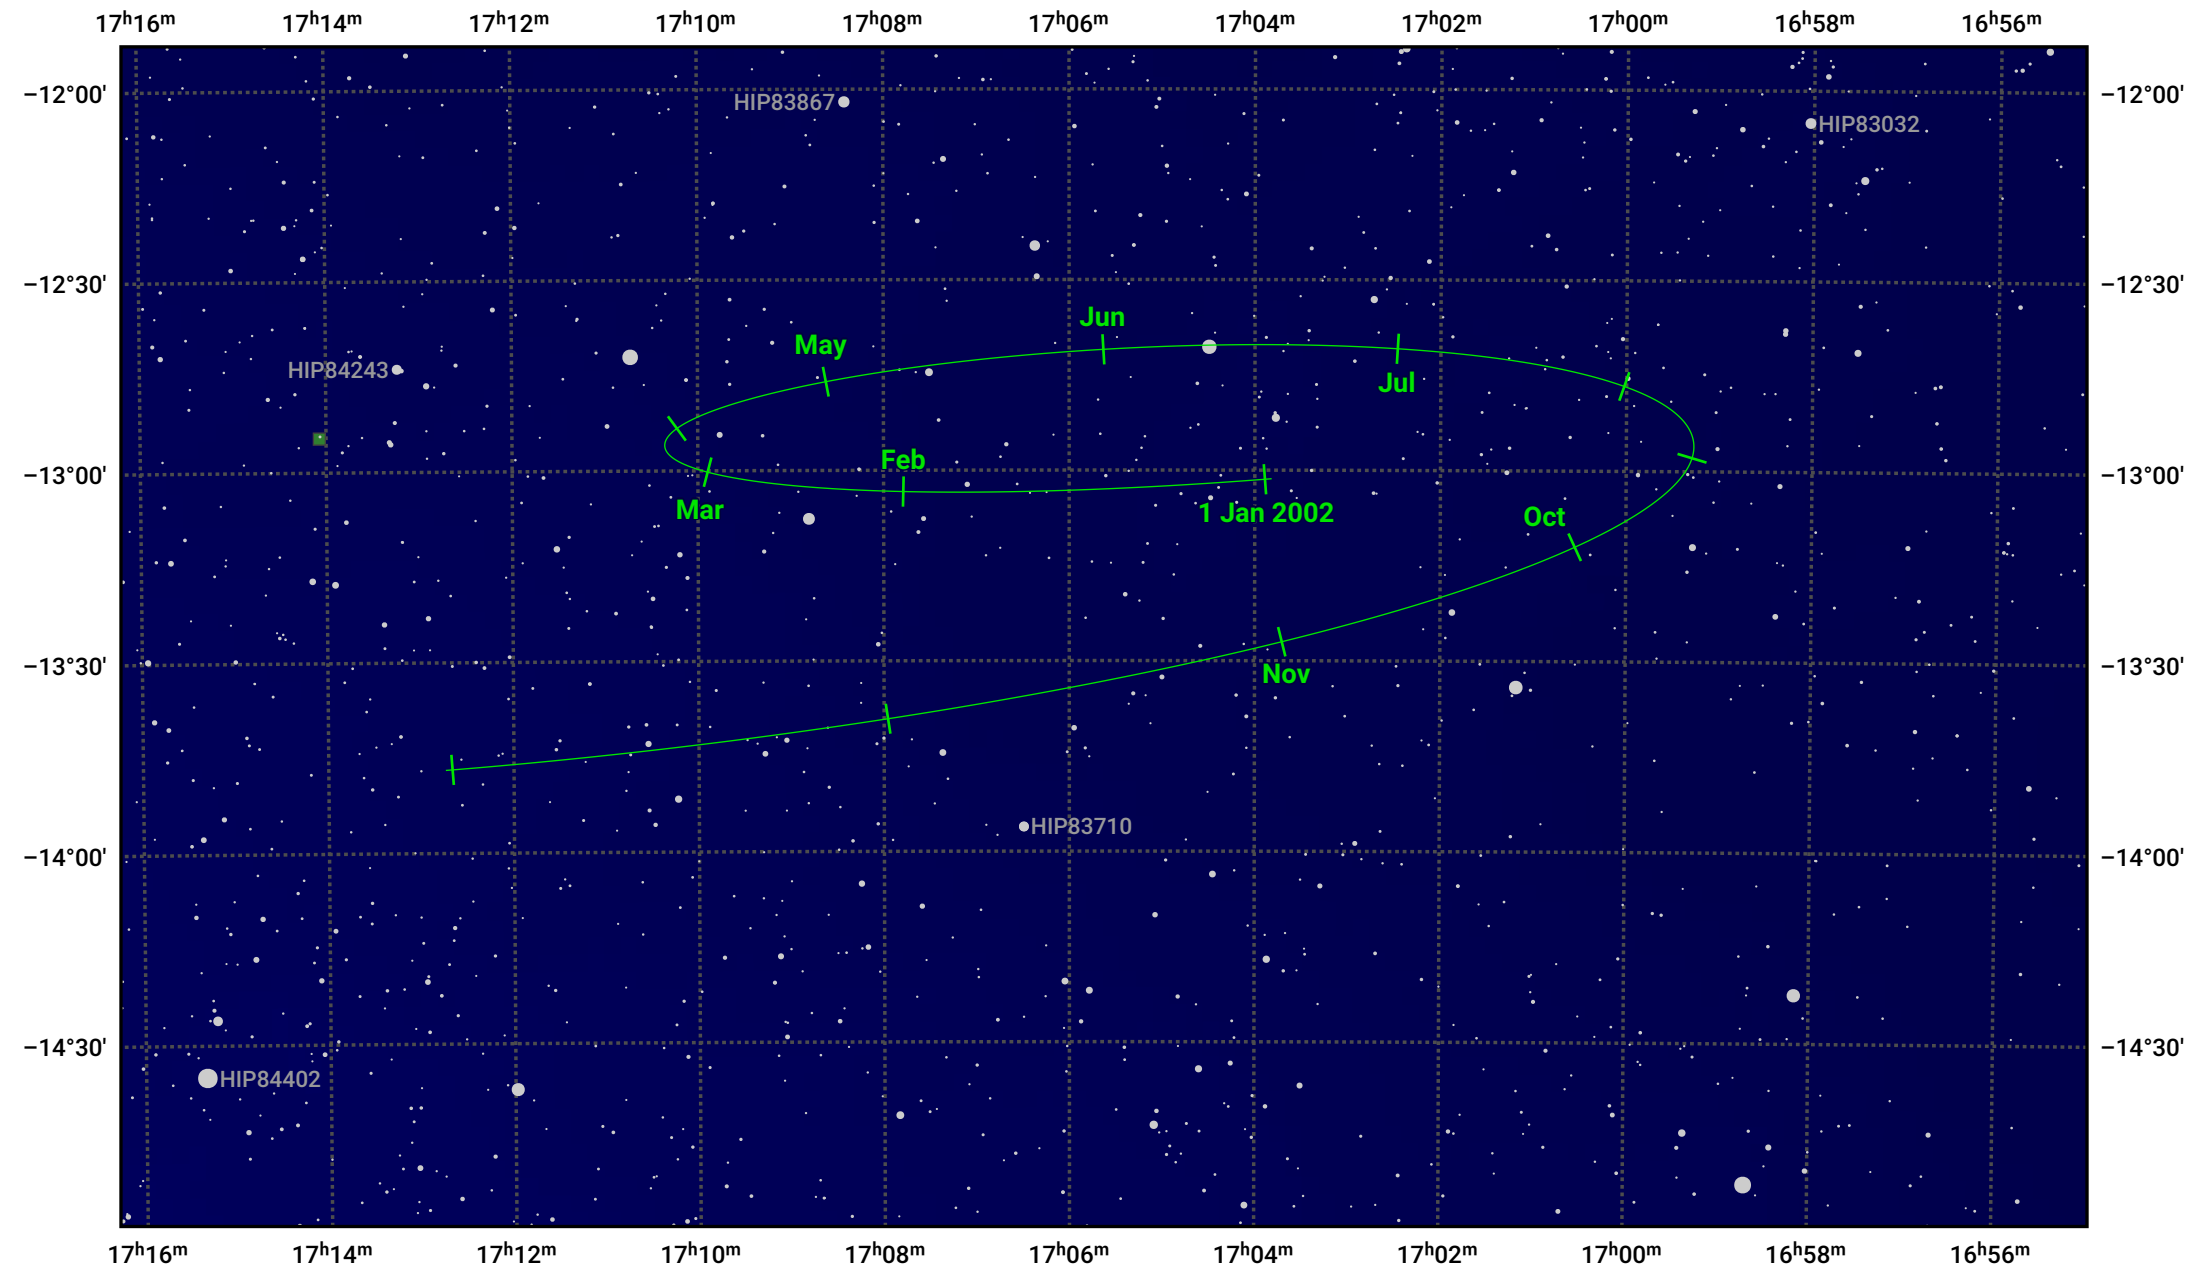

The path of Pluto in 2002

© Dominic Ford 2011–2024. Date markers placed at midnight UTC. Downloaded from <https://in-the-sky.org>

Magnitude scale: 13.0 12.0 11.0 10.0 9.0 8.0 7.0 6.0

— Ecliptic Plane

- Galaxy
- Bright nebula
- Open cluster
- Globular cluster