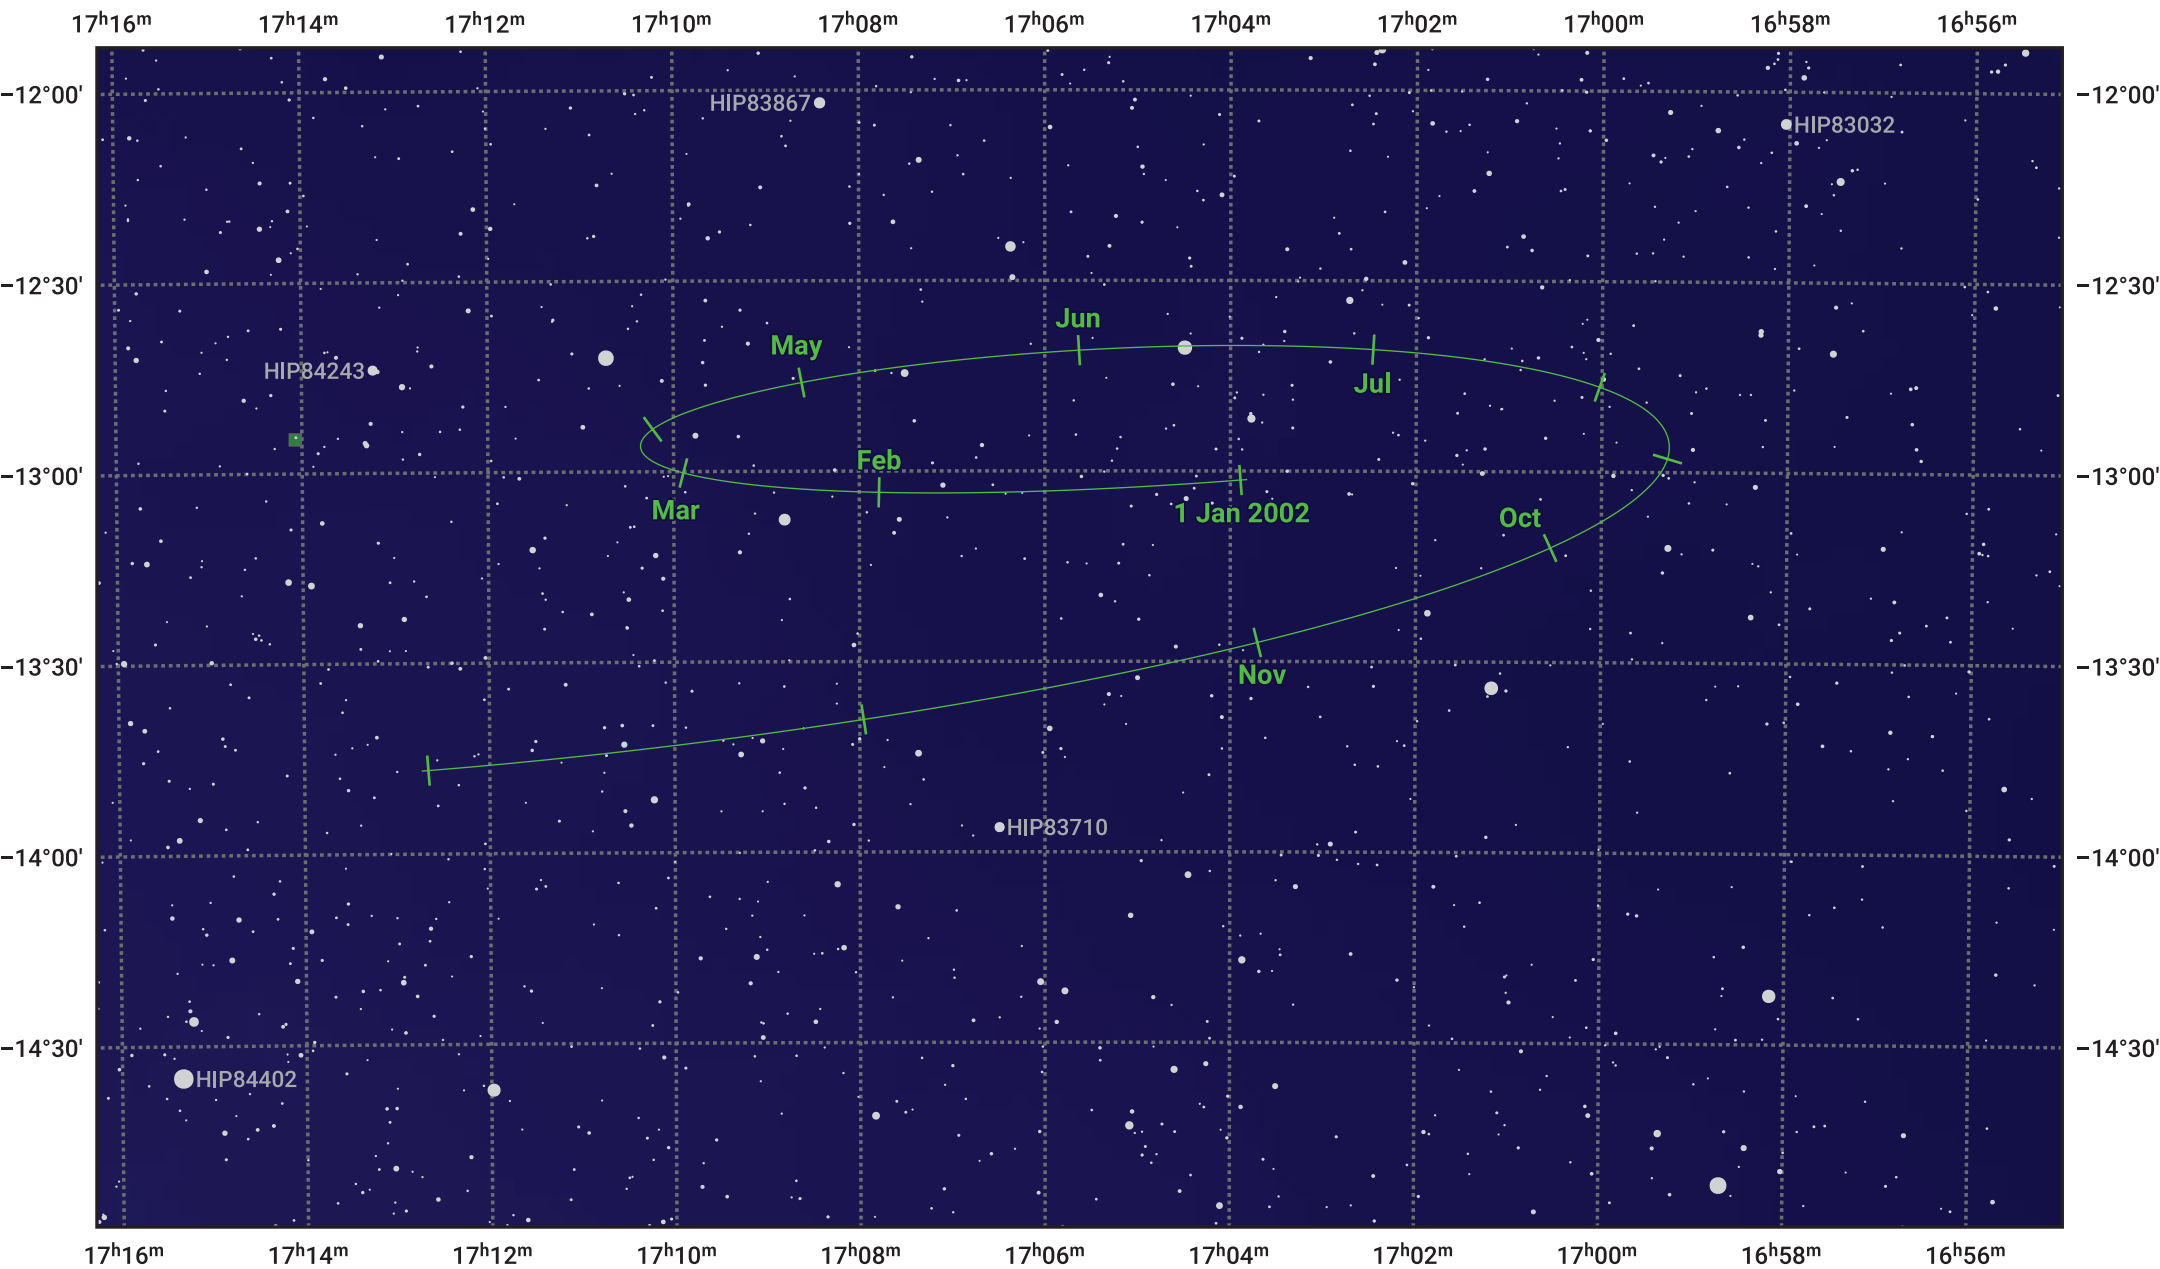

# The path of Pluto in 2002

© Dominic Ford 2011–2024. Date markers placed at midnight UTC. Downloaded from <https://in-the-sky.org>

Magnitude scale: 13.0 12.0 11.0 10.0 9.0 8.0 7.0 6.0

— Ecliptic Plane

- Galaxy
- Bright nebula
- Open cluster
- Globular cluster